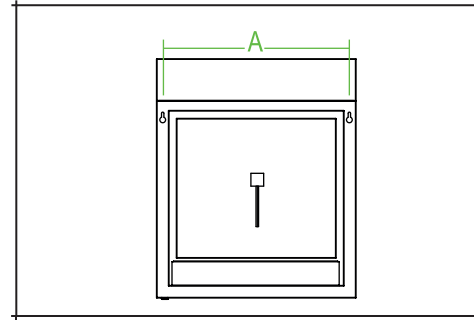

-  x5 Ø4 x 40mm Screw
-  x5 Ø7.5 x 35mm Wall plug

WIRING DIAGRAM

- The Neutral supply can be Blue or Black.
- The Earth supply is Green and Yellow.
- The Live supply cable can be Red or Brown.

All electrical bathroom products should be fitted by a qualified electrician.

This product is suitable for 'Zone 2 & Outside zone' indicated in the image above.

Measure distance A. Mark the 4 points on the wall, ensuring that the holes are level.

NOTE: Check there are no hidden pipes or cables behind the wall before drilling.