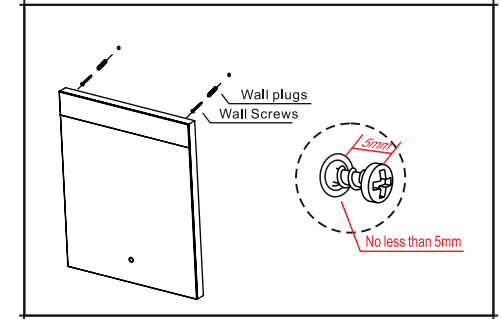

INSTALLATION INSTRUCTIONS

MA050M, MA060M, MA075M, MA120M

saneux

Before drilling, ensure there are no hidden cables or pipes in the wall.

Throughout the entirety of the installation process, make sure that the domestic electrical mains supply to which the product is being connected is turned off.

-  x5 Ø4 x 40mm Screw
-  x5 Ø7.5 x 35mm Wall plug

WIRING DIAGRAM

- The Neutral supply can be Blue or Black.
- The Earth supply is Green and Yellow.
- The Live supply cable can be Red or Brown.

All electrical bathroom products should be fitted by a qualified electrician.

This product is suitable for 'Zone 2 & Outside zone' indicated in the image above.

Measure distance A. Mark the 4 points on the wall, ensuring that the holes are level.

NOTE: Check there are no hidden pipes or cables behind the wall before drilling.

Drill holes and fix the wall plugs and screws in place, leaving 5mm of the screw head protruding from the wall.

Before hanging the mirror make the electrical connection at the rear of the mirror.

Carefully hang the mirror in place, locating the holes onto the screws. Ensure the mirror is fully secured onto the mounting holes before letting go.