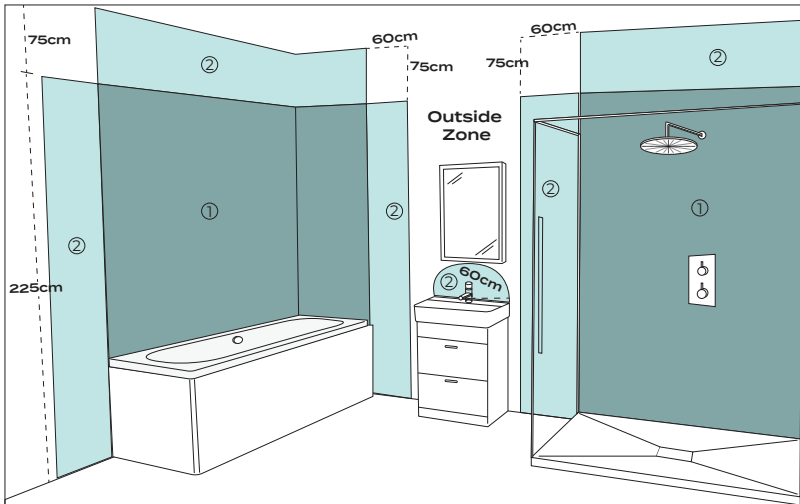

-  x5 Ø4 x 40mm Screw
-  x5 Ø7.5 x 35mm Wall plug

WIRING DIAGRAM

- The Neutral supply can be Blue or Black.
- The Earth supply is Green and Yellow.
- The Live supply cable can be Red or Brown.

All electrical bathroom products should be fitted by a qualified electrician.

This product is suitable for 'Zone 2 & Outside zone' indicated in the image above.

Measure distance A. Mark the 4 points on the wall, ensuring that the holes are level.

NOTE: Check there are no hidden pipes or cables behind the wall before drilling.