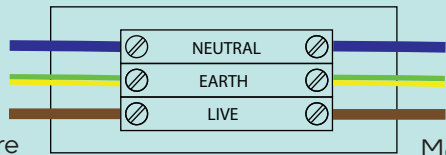

INSTALLATION INSTRUCTIONS

MA050M, MA060M, MA075M, MA120M

saneux

Before drilling, ensure there are no hidden cables or pipes in the wall.

Throughout the entirety of the installation process, make sure that the domestic electrical mains supply to which the product is being connected is turned off.

-  x5 Ø4 x 40mm Screw
-  x5 Ø7.5 x 35mm Wall plug

WIRING DIAGRAM

- The Neutral supply can be Blue or Black.
- The Earth supply is Green and Yellow.
- The Live supply cable can be Red or Brown.

All electrical bathroom products should be fitted by a qualified electrician.

This product is suitable for 'Zone 2 & Outside zone' indicated in the image above.

Measure distance A. Mark the 4 points on the wall, ensuring that the holes are level.

NOTE: Check there are no hidden pipes or cables behind the wall before drilling.