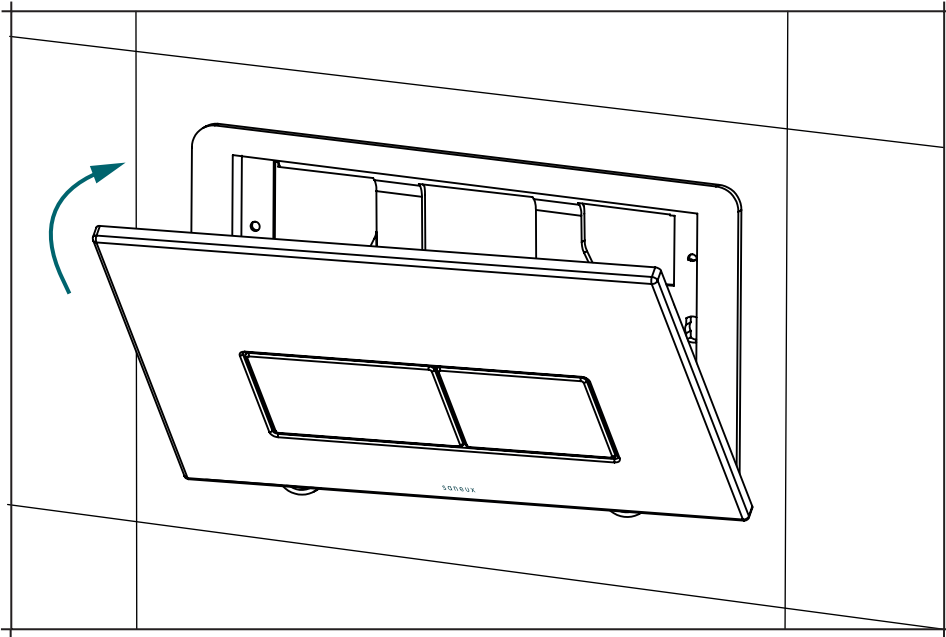

## INSTALLATION INSTRUCTIONS

FPO01

saneux

1. Install the plate, by locating the bottom of the flush plate onto the bottom of the frame. Applying some pressure along the bottom edge, bring the top of the plate flush with the wall.