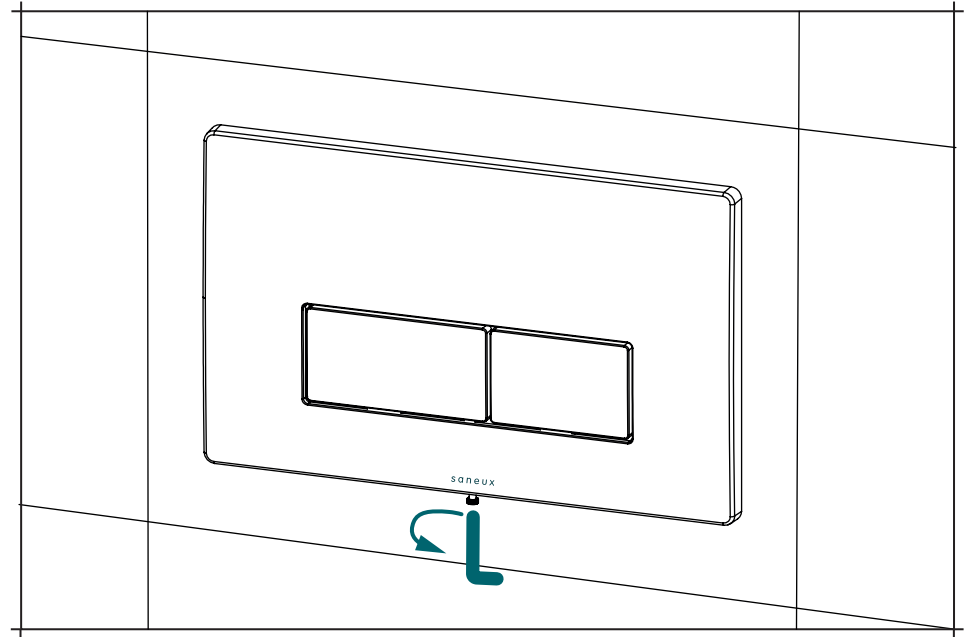

## INSTALLATION INSTRUCTIONS

FPO01

saneux

1. Install the plate, by locating the bottom of the flush plate onto the bottom of the frame. Applying some pressure along the bottom edge, bring the top of the plate flush with the wall.

2. Using the grub screw & allen key provided, tighten the grub screw until it is flush with the bottom of the plate.