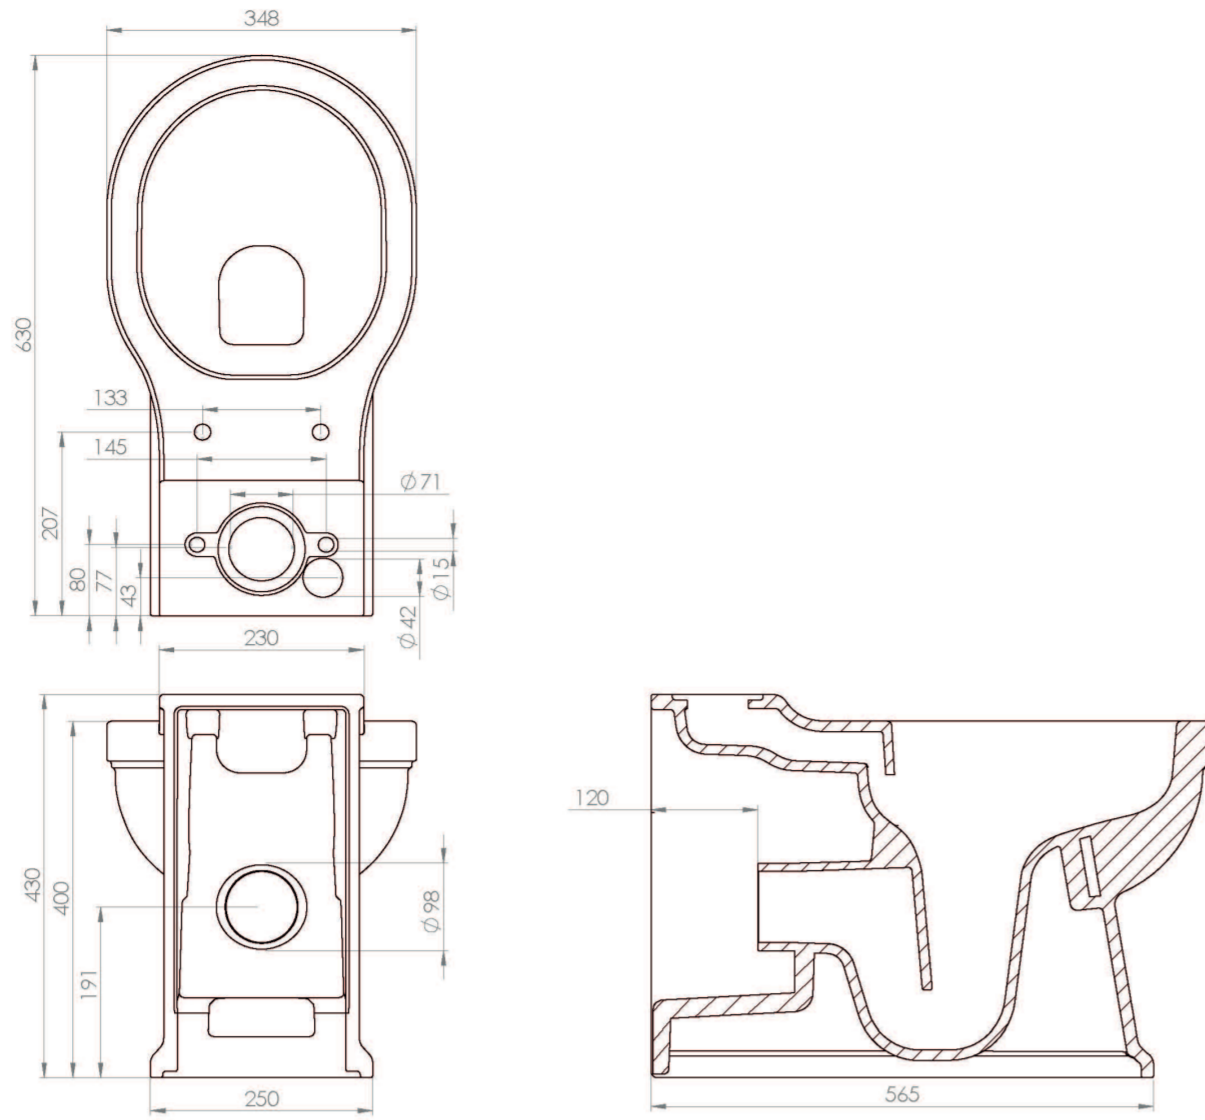

TECHNICAL DRAWING

Saneux reserves the right to alter the specifications and product range without prior notice. Dimensions are given as a guide only. Dimensions should not be used for surrounding furniture, fixtures and fittings until the product is on site.

<https://saneux.com/products/sofia-close-coupled-pan-wels-approved-rimless>