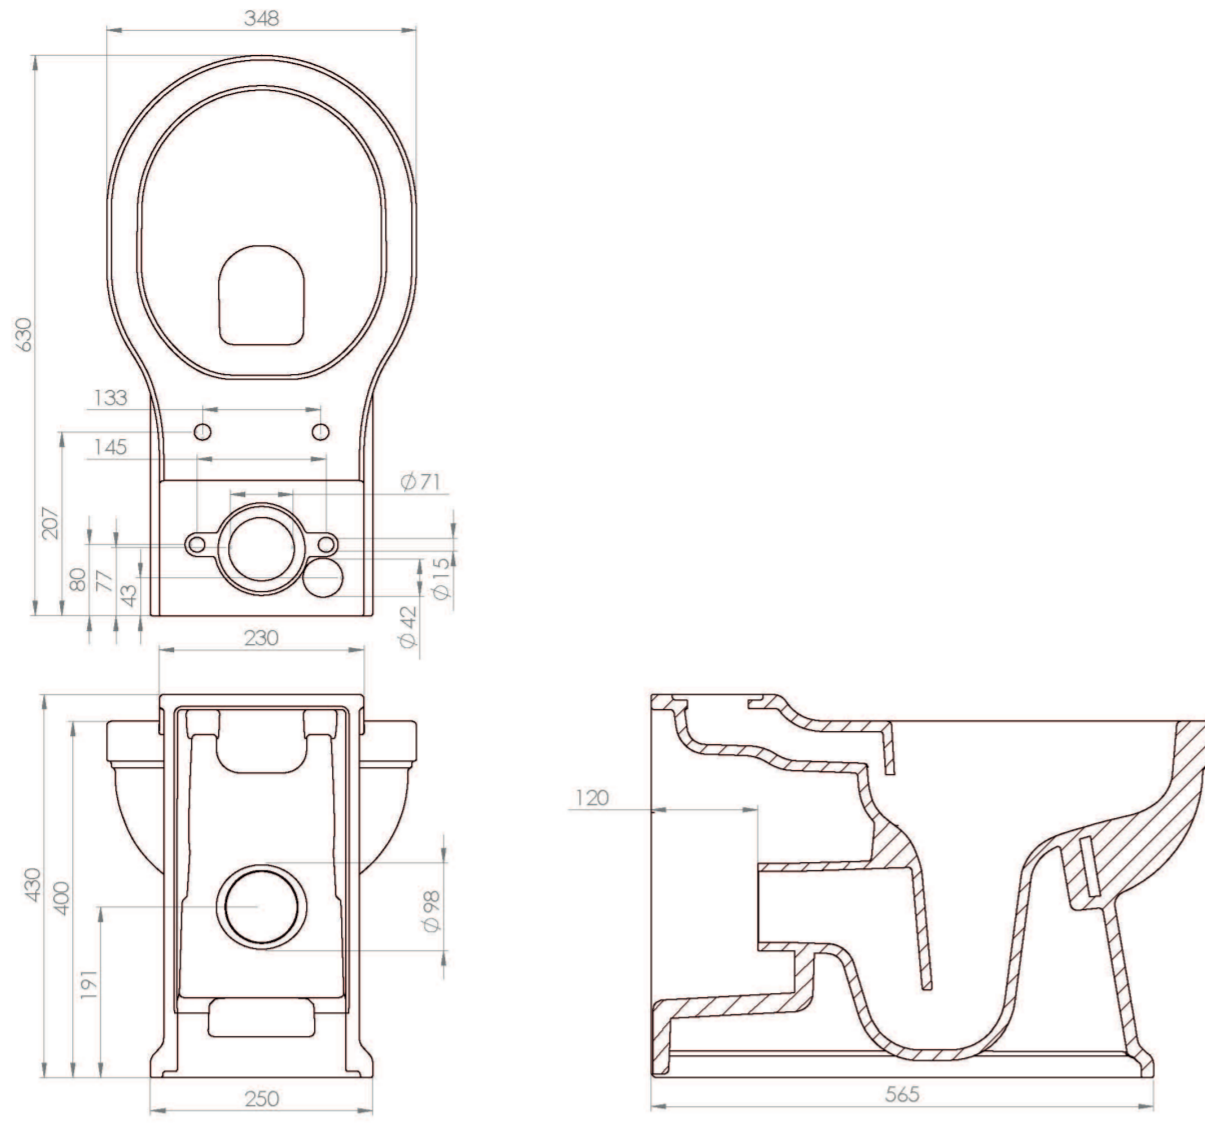

TECHNICAL DRAWING

Saneux reserves the right to alter the specifications and product range without prior notice. Dimensions are given as a guide only. Dimensions should not be used for surrounding furniture, fixtures and fittings until the product is on site.

<https://saneux.com/products/sofia-close-coupled-pan-wels-approved-rimless>