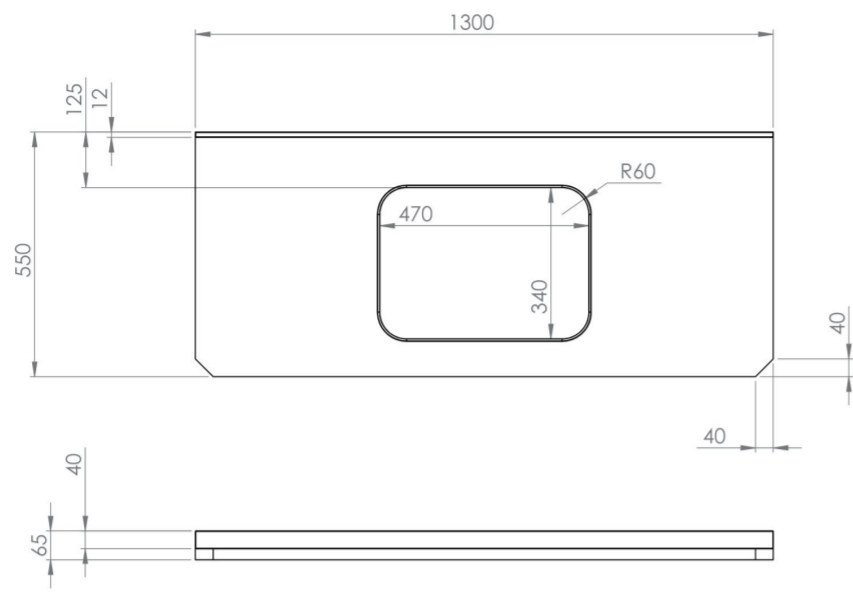

# REGENCY 130CM COUNTERTOP - SATIN BLACK GRANITE - OTH - 25MM THICK / 12MM UPSTAND

**Product Code:** RE130T.0TH.BG

## PRODUCT INFORMATION

<b>Finish:</b>	Black Granite
<b>Height:</b>	25mm
<b>Width:</b>	1300mm
<b>Depth:</b>	550mm
<b>Material</b>	Solid Surface
<b>Weight</b>	28.1kg
<b>Guarantee</b>	5 years
<b>Compatible Basin(s)</b>	RE055UB.MW, RE055UB.MB, RE055UB.GW, RE055UB.GB
<b>Compatible Unit(s)</b>	RE130F.MW

The black granite design with a satin finish mimics the popular terrazzo patterns often seen in bathrooms, plus it brings a subtle modern element to the collection.

This REGENCY 130cm no tap hole countertop features a 12mm upstand and it is 25mm thick. Pair it with our REGENCY 130cm floor standing unit.

<https://saneux.com/products/regency-130cm-countertop-satin-black-granite-0th-25mm-thick-12mm-upstand>