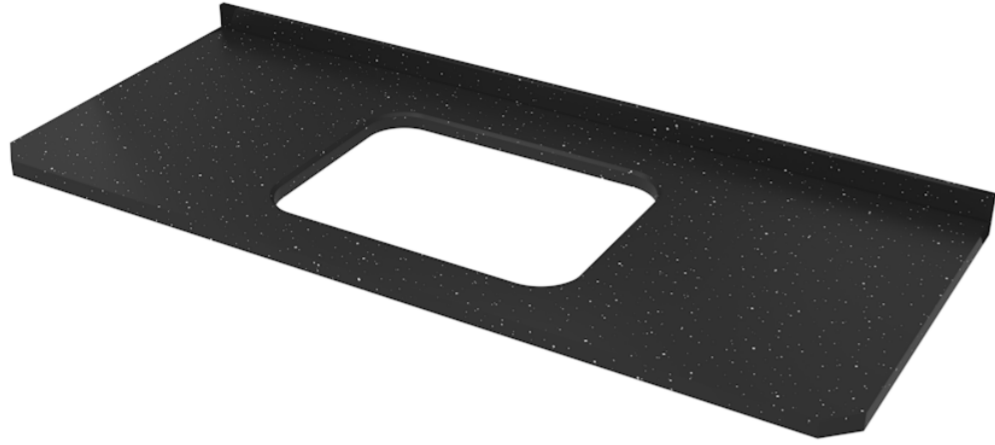

# REGENCY 130CM COUNTERTOP - SATIN BLACK GRANITE - OTH - 25MM THICK / 12MM UPSTAND

**Product Code:** RE130T.0TH.BG

## PRODUCT INFORMATION

<b>Finish:</b>	Black Granite
<b>Height:</b>	25mm
<b>Width:</b>	1300mm
<b>Depth:</b>	550mm
<b>Material</b>	Solid Surface
<b>Weight</b>	28.1kg
<b>Guarantee</b>	5 years
<b>Compatible Basin(s)</b>	RE055UB.MW, RE055UB.MB, RE055UB.GW, RE055UB.GB
<b>Compatible Unit(s)</b>	RE130F.MW

The black granite design with a satin finish mimics the popular terrazzo patterns often seen in bathrooms, plus it brings a subtle modern element to the collection.

This REGENCY 130cm no tap hole countertop features a 12mm upstand and it is 25mm thick. Pair it with our REGENCY 130cm floor standing unit.

<https://saneux.com/products/regency-130cm-countertop-satin-black-granite-0th-25mm-thick-12mm-upstand>