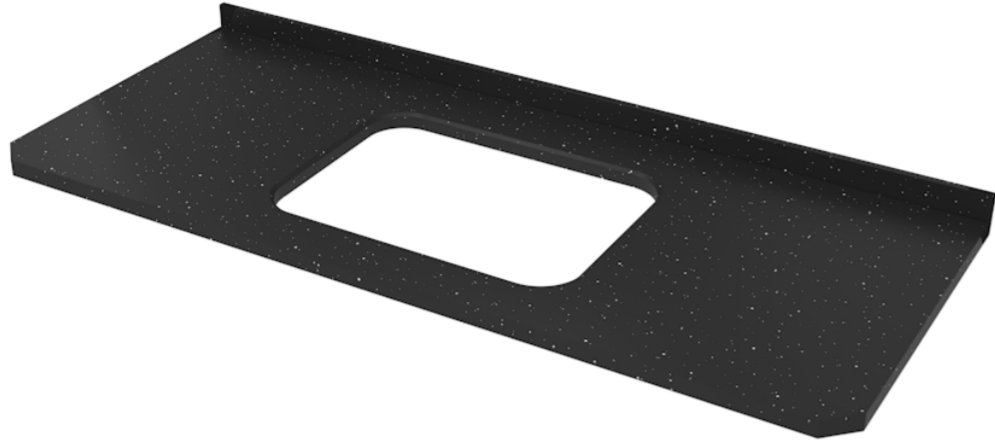

REGENCY 130CM COUNTERTOP - SATIN BLACK GRANITE - OTH - 25MM THICK / 12MM UPSTAND

Product Code: RE130T.0TH.BG

PRODUCT INFORMATION

Finish:	Black Granite
Height:	25mm
Width:	1300mm
Depth:	550mm
Material	Solid Surface
Weight	28.1kg
Guarantee	5 years
Compatible Basin(s)	RE055UB.MW, RE055UB.MB, RE055UB.GW, RE055UB.GB
Compatible Unit(s)	RE130F.MW

The black granite design with a satin finish mimics the popular terrazzo patterns often seen in bathrooms, plus it brings a subtle modern element to the collection.

This REGENCY 130cm no tap hole countertop features a 12mm upstand and it is 25mm thick. Pair it with our REGENCY 130cm floor standing unit.

<https://saneux.com/products/regency-130cm-countertop-satin-black-granite-0th-25mm-thick-12mm-upstand>