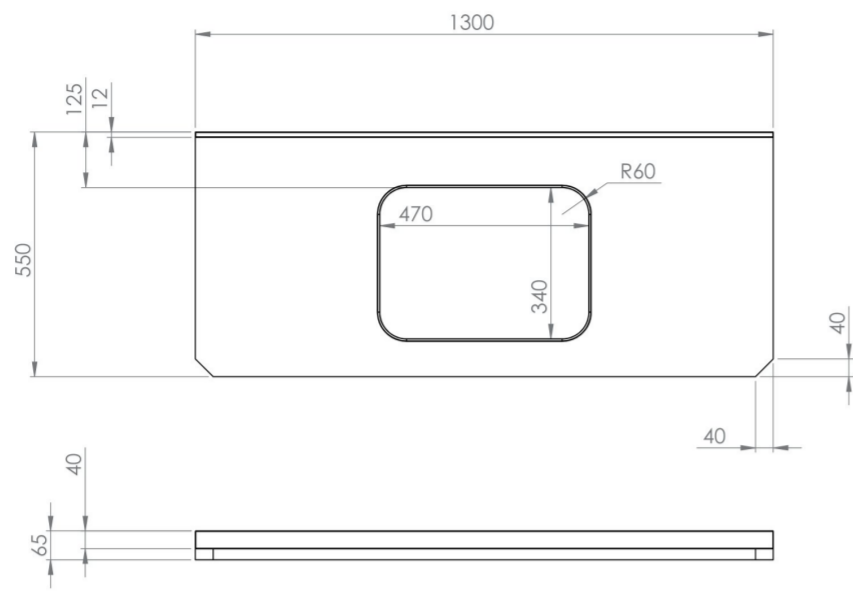

TECHNICAL DRAWING

Saneux reserves the right to alter the specifications and product range without prior notice. Dimensions are given as a guide only. Dimensions should not be used for surrounding furniture, fixtures and fittings until the product is on site.

<https://saneux.com/products/regency-130cm-countertop-satin-black-granite-0th-25mm-thick-12mm-upstand>