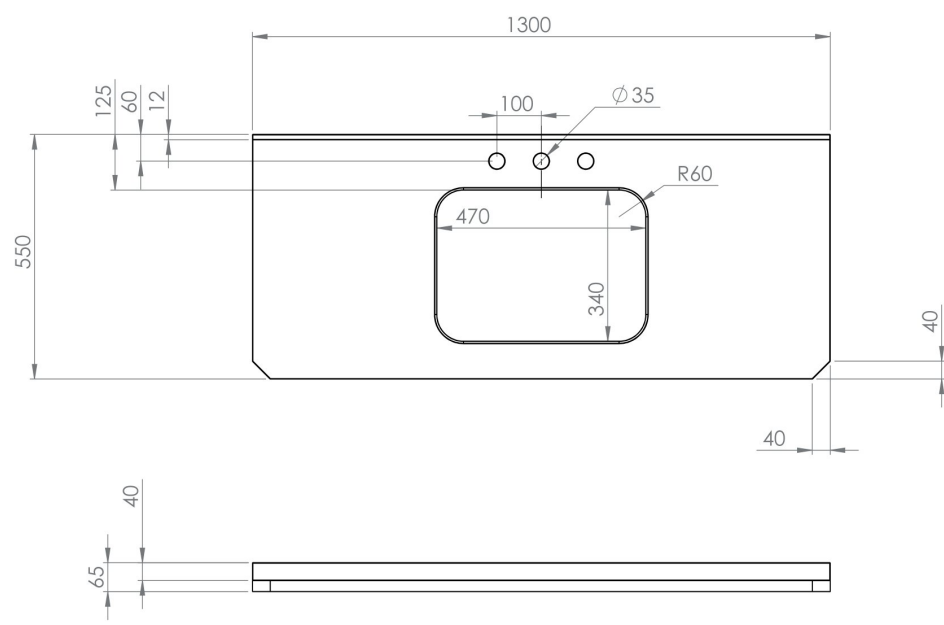

TECHNICAL DRAWING

Saneux reserves the right to alter the specifications and product range without prior notice. Dimensions are given as a guide only. Dimensions should not be used for surrounding furniture, fixtures and fittings until the product is on site.

<https://saneux.com/products/regency-130cm-countertop-satin-black-granite-3th-25mm-thick-12mm-upstand>