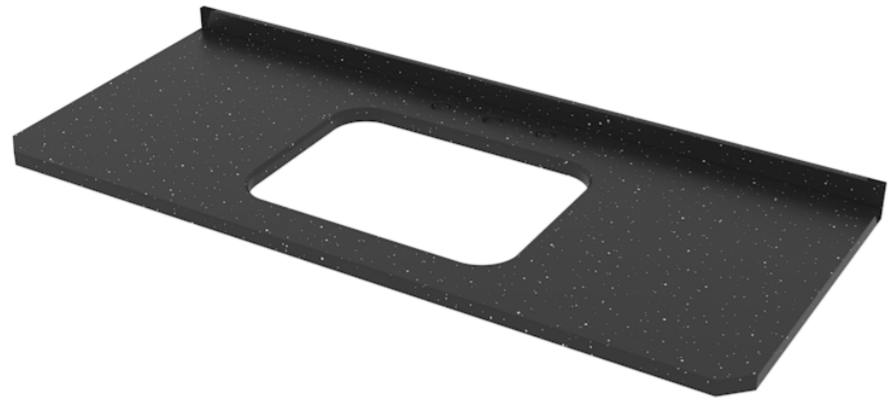

REGENCY 130CM COUNTERTOP - SATIN BLACK GRANITE - 3TH - 25MM THICK / 12MM UPSTAND

Product Code: RE130T.BG

PRODUCT INFORMATION

| | |
|----------------------------|---|
| Finish: | Black Granite |
| Height: | 25mm |
| Width: | 1300mm |
| Depth: | 550mm |
| Material | Solid Surface |
| Weight | 28.1kg |
| Guarantee | 5 years |
| Compatible Basin(s) | RE055UB.MW, RE055UB.MB, RE055UB.GW, RE055UB.GB |
| Compatible Unit(s) | RE130F.MW |

The black granite design with a satin finish mimics the popular terrazzo patterns often seen in bathrooms, plus it brings a subtle modern element to the collection.

This REGENCY 130cm 3 tap hole countertop features a 12mm upstand and it is 25mm thick. Pair it with our REGENCY 130cm floor standing unit.

<https://saneux.com/products/regency-130cm-countertop-satin-black-granite-3th-25mm-thick-12mm-upstand>