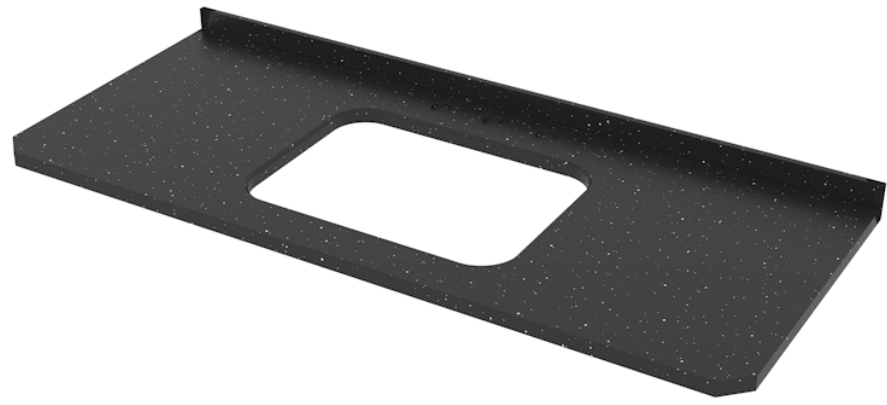

REGENCY 130CM COUNTERTOP - SATIN BLACK GRANITE - 3TH - 25MM THICK / 12MM UPSTAND

Product Code: RE130T.BG

PRODUCT INFORMATION

Finish:	Black Granite
Height:	25mm
Width:	1300mm
Depth:	550mm
Material	Solid Surface
Weight	28.1kg
Guarantee	5 years
Compatible Basin(s)	RE055UB.MW, RE055UB.MB, RE055UB.GW, RE055UB.GB
Compatible Unit(s)	RE130F.MW

The black granite design with a satin finish mimics the popular terrazzo patterns often seen in bathrooms, plus it brings a subtle modern element to the collection.

This REGENCY 130cm 3 tap hole countertop features a 12mm upstand and it is 25mm thick. Pair it with our REGENCY 130cm floor standing unit.

<https://saneux.com/products/regency-130cm-countertop-satin-black-granite-3th-25mm-thick-12mm-upstand>