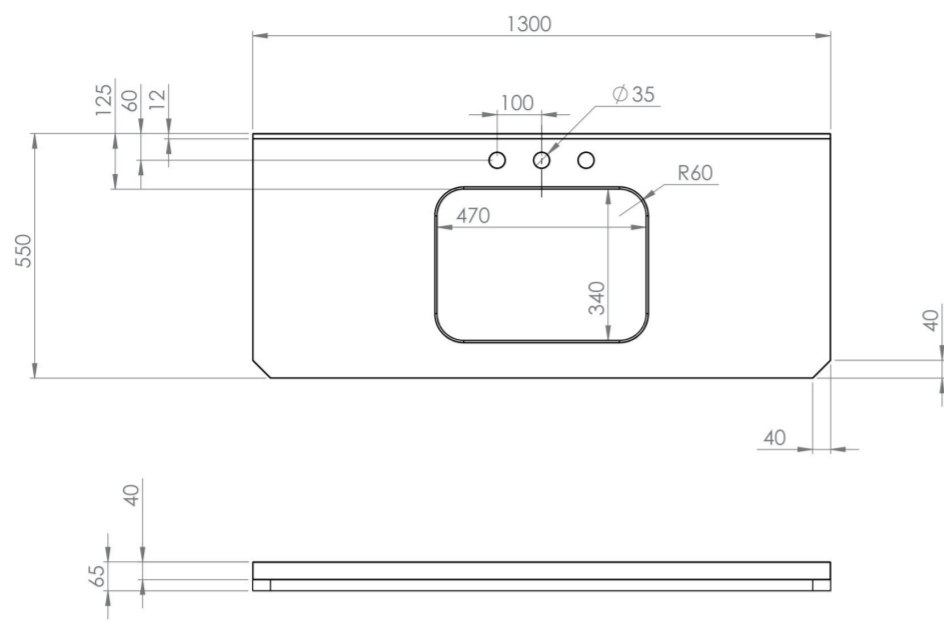

TECHNICAL DRAWING

Saneux reserves the right to alter the specifications and product range without prior notice. Dimensions are given as a guide only. Dimensions should not be used for surrounding furniture, fixtures and fittings until the product is on site.

<https://saneux.com/products/regency-130cm-countertop-satin-black-granite-3th-25mm-thick-12mm-upstand>