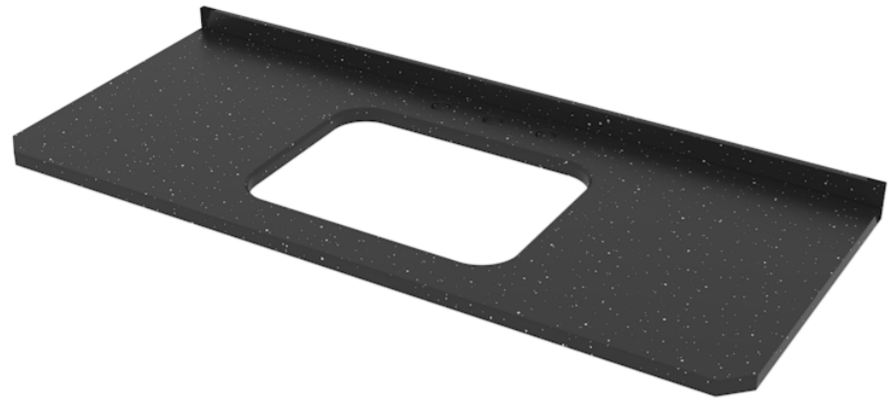

REGENCY 130CM COUNTERTOP - SATIN BLACK GRANITE - 3TH - 25MM THICK / 12MM UPSTAND

Product Code: RE130T.BG

PRODUCT INFORMATION

Finish:	Black Granite
Height:	25mm
Width:	1300mm
Depth:	550mm
Material	Solid Surface
Weight	28.1kg
Guarantee	5 years
Compatible Basin(s)	RE055UB.MW, RE055UB.MB, RE055UB.GW, RE055UB.GB
Compatible Unit(s)	RE130F.MW

The black granite design with a satin finish mimics the popular terrazzo patterns often seen in bathrooms, plus it brings a subtle modern element to the collection.

This REGENCY 130cm 3 tap hole countertop features a 12mm upstand and it is 25mm thick. Pair it with our REGENCY 130cm floor standing unit.

<https://saneux.com/products/regency-130cm-countertop-satin-black-granite-3th-25mm-thick-12mm-upstand>