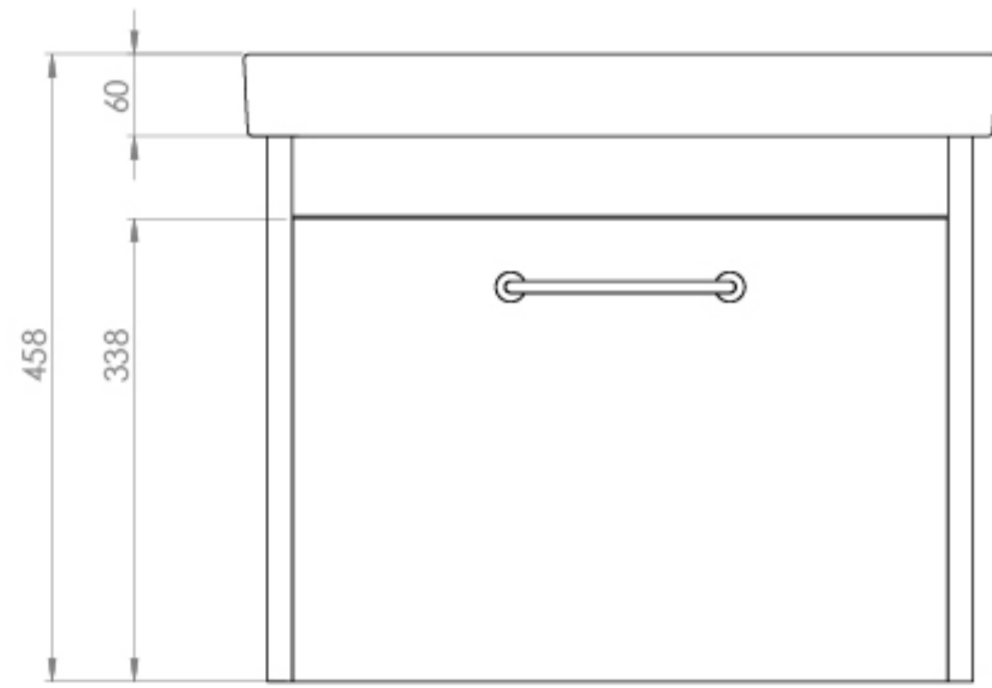

TECHNICAL DRAWING

Saneux reserves the right to alter the specifications and product range without prior notice. Dimensions are given as a guide only. Dimensions should not be used for surrounding furniture, fixtures and fittings until the product is on site.

<https://saneux.com/products/hyde-lite-55cm-washbasin-1-drawer-wall-mounted-unit-gloss-white>