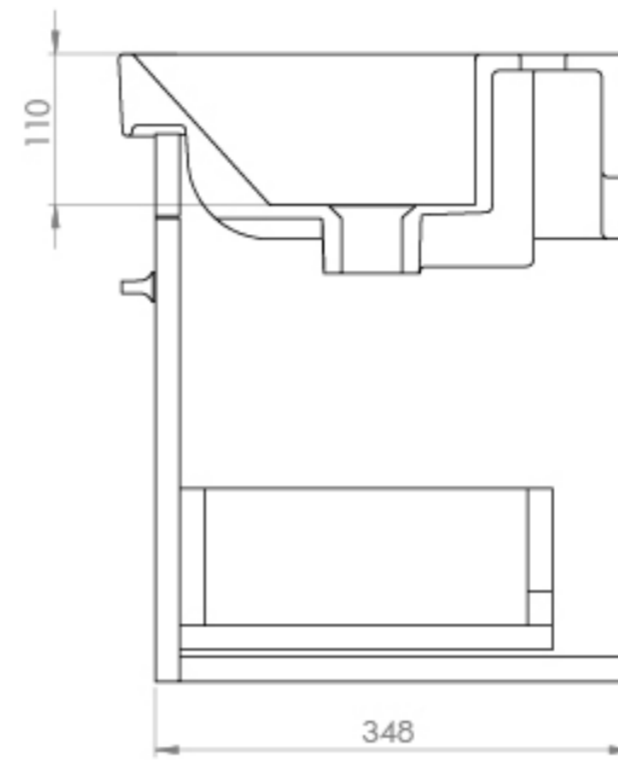

TECHNICAL DRAWING

Saneux reserves the right to alter the specifications and product range without prior notice. Dimensions are given as a guide only. Dimensions should not be used for surrounding furniture, fixtures and fittings until the product is on site.

<https://saneux.com/products/hyde-lite-55cm-washbasin-1-drawer-wall-mounted-unit-gloss-white>