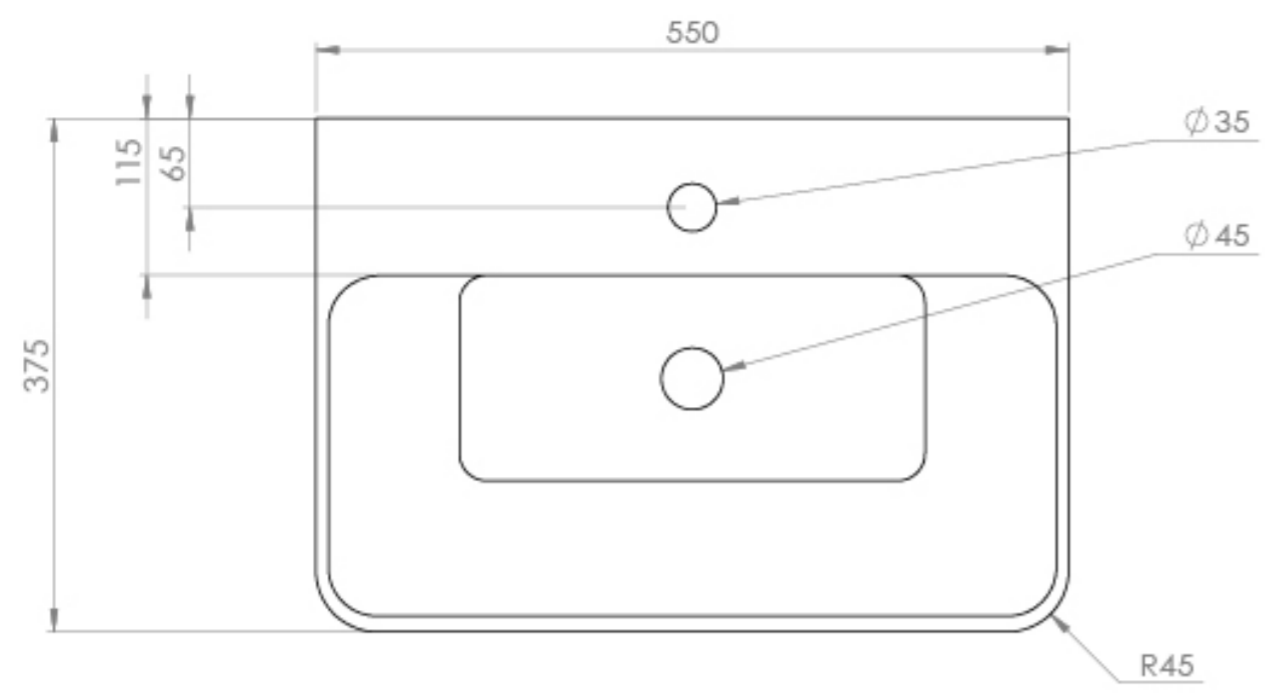

TECHNICAL DRAWING

Saneux reserves the right to alter the specifications and product range without prior notice. Dimensions are given as a guide only. Dimensions should not be used for surrounding furniture, fixtures and fittings until the product is on site.

<https://saneux.com/products/hyde-lite-55cm-washbasin-1-drawer-wall-mounted-unit-gloss-white>