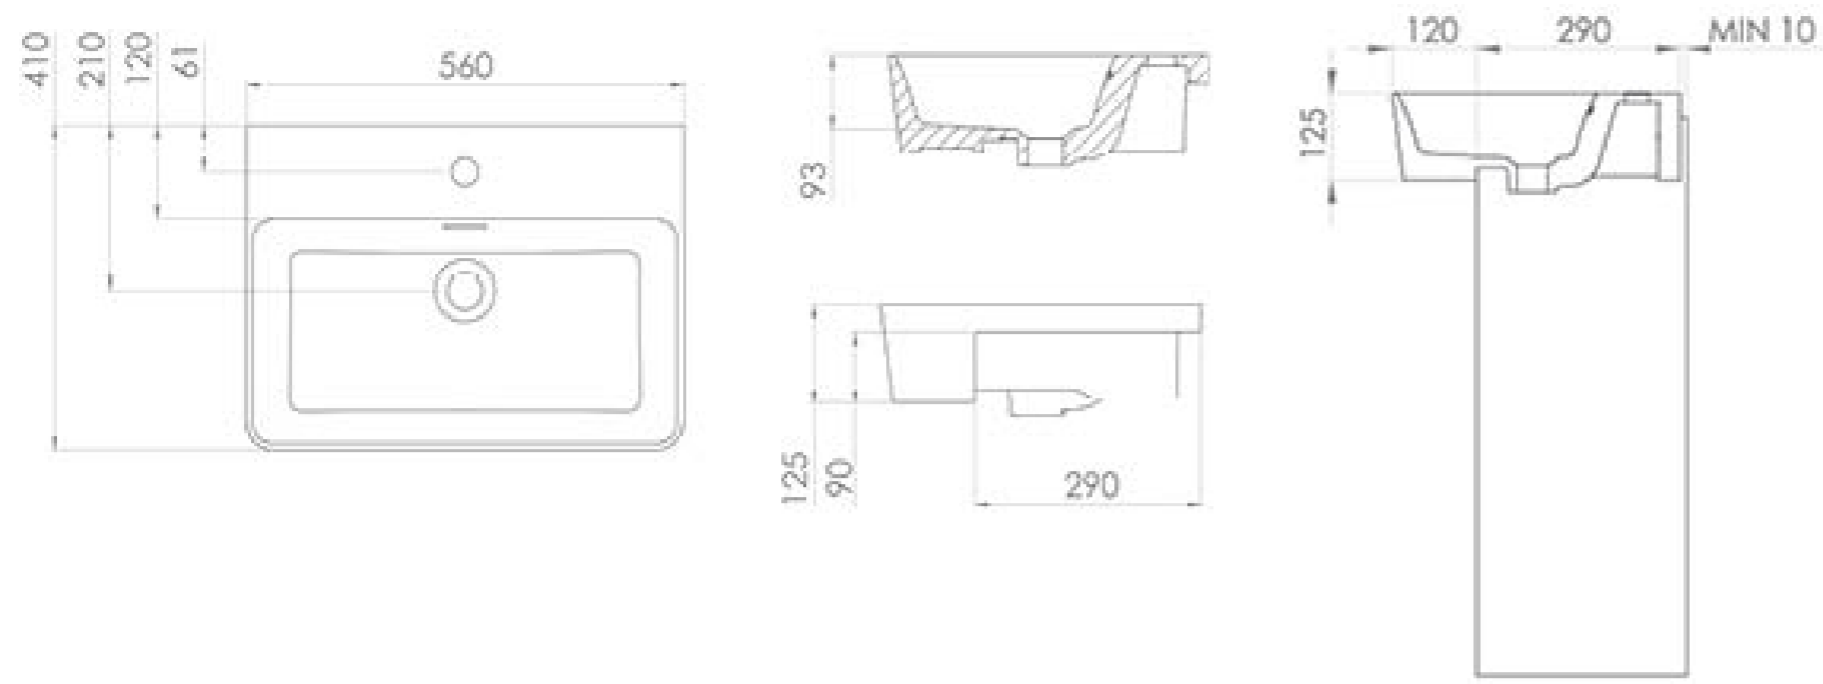

TECHNICAL DRAWING

Saneux reserves the right to alter the specifications and product range without prior notice. Dimensions are given as a guide only. Dimensions should not be used for surrounding furniture, fixtures and fittings until the product is on site.

<https://saneux.com/products/sienna-56x41cm-square-semi-recessed-washbasin-1th>