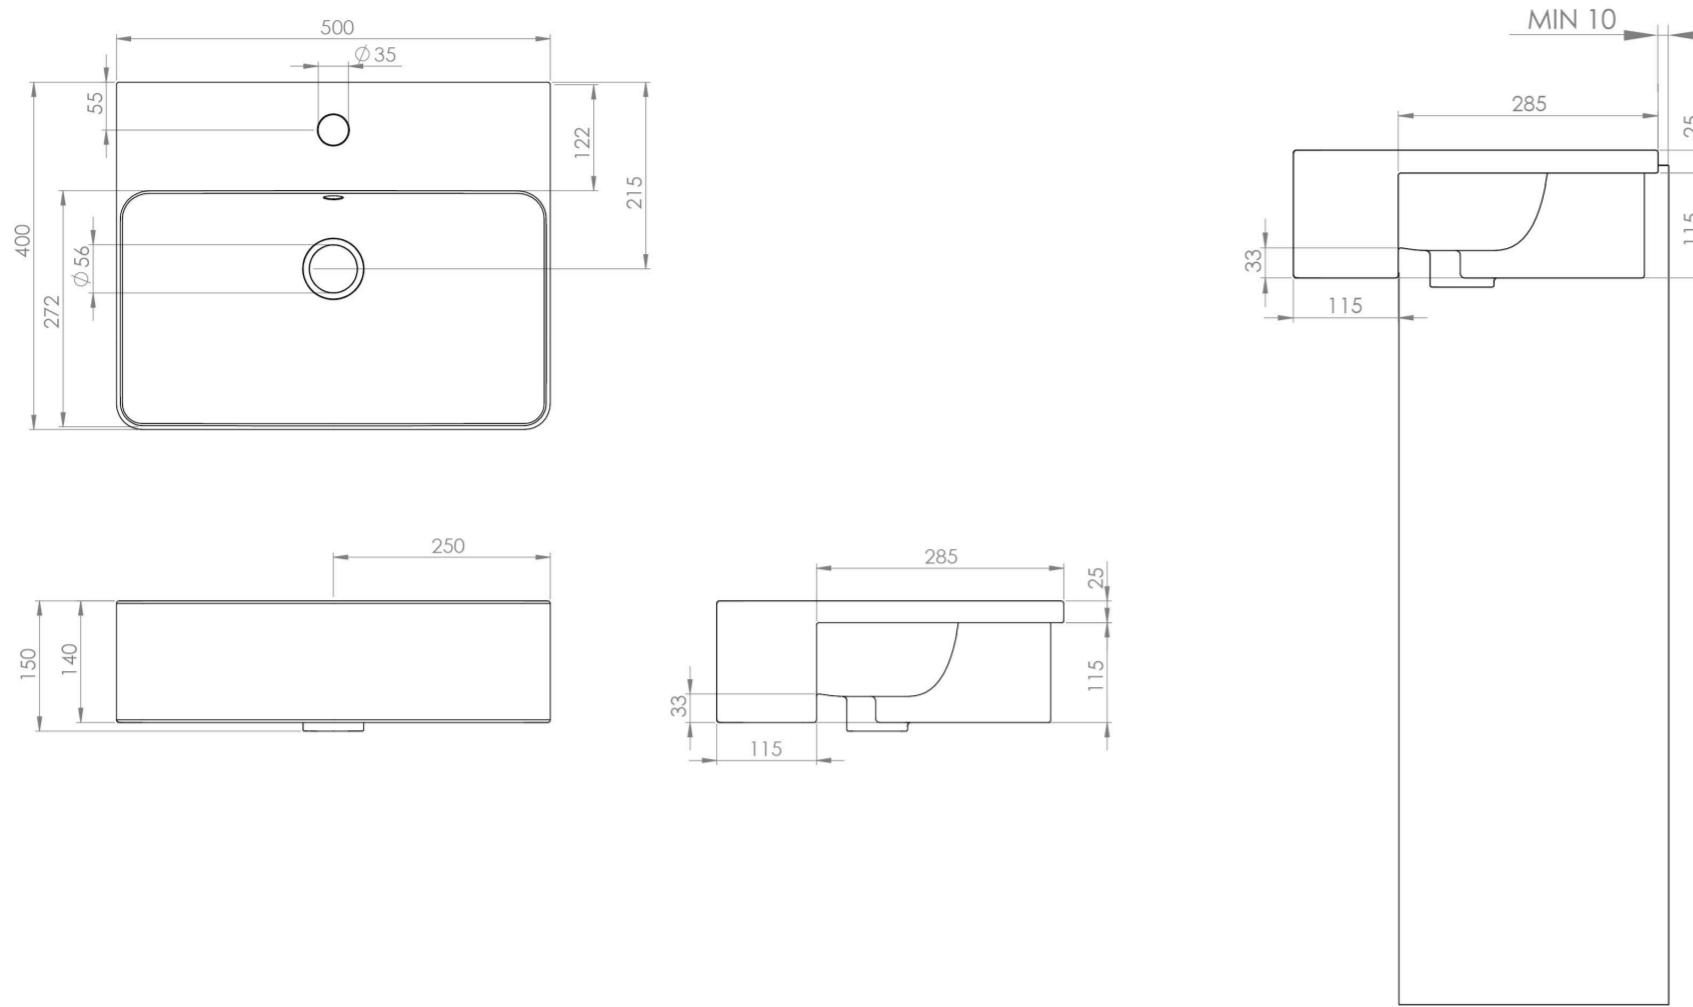

TECHNICAL DRAWING

Saneux reserves the right to alter the specifications and product range without prior notice. Dimensions are given as a guide only. Dimensions should not be used for surrounding furniture, fixtures and fittings until the product is on site.

<https://saneux.com/products/sienna-50x40cm-square-semi-recessed-washbasin-1th>