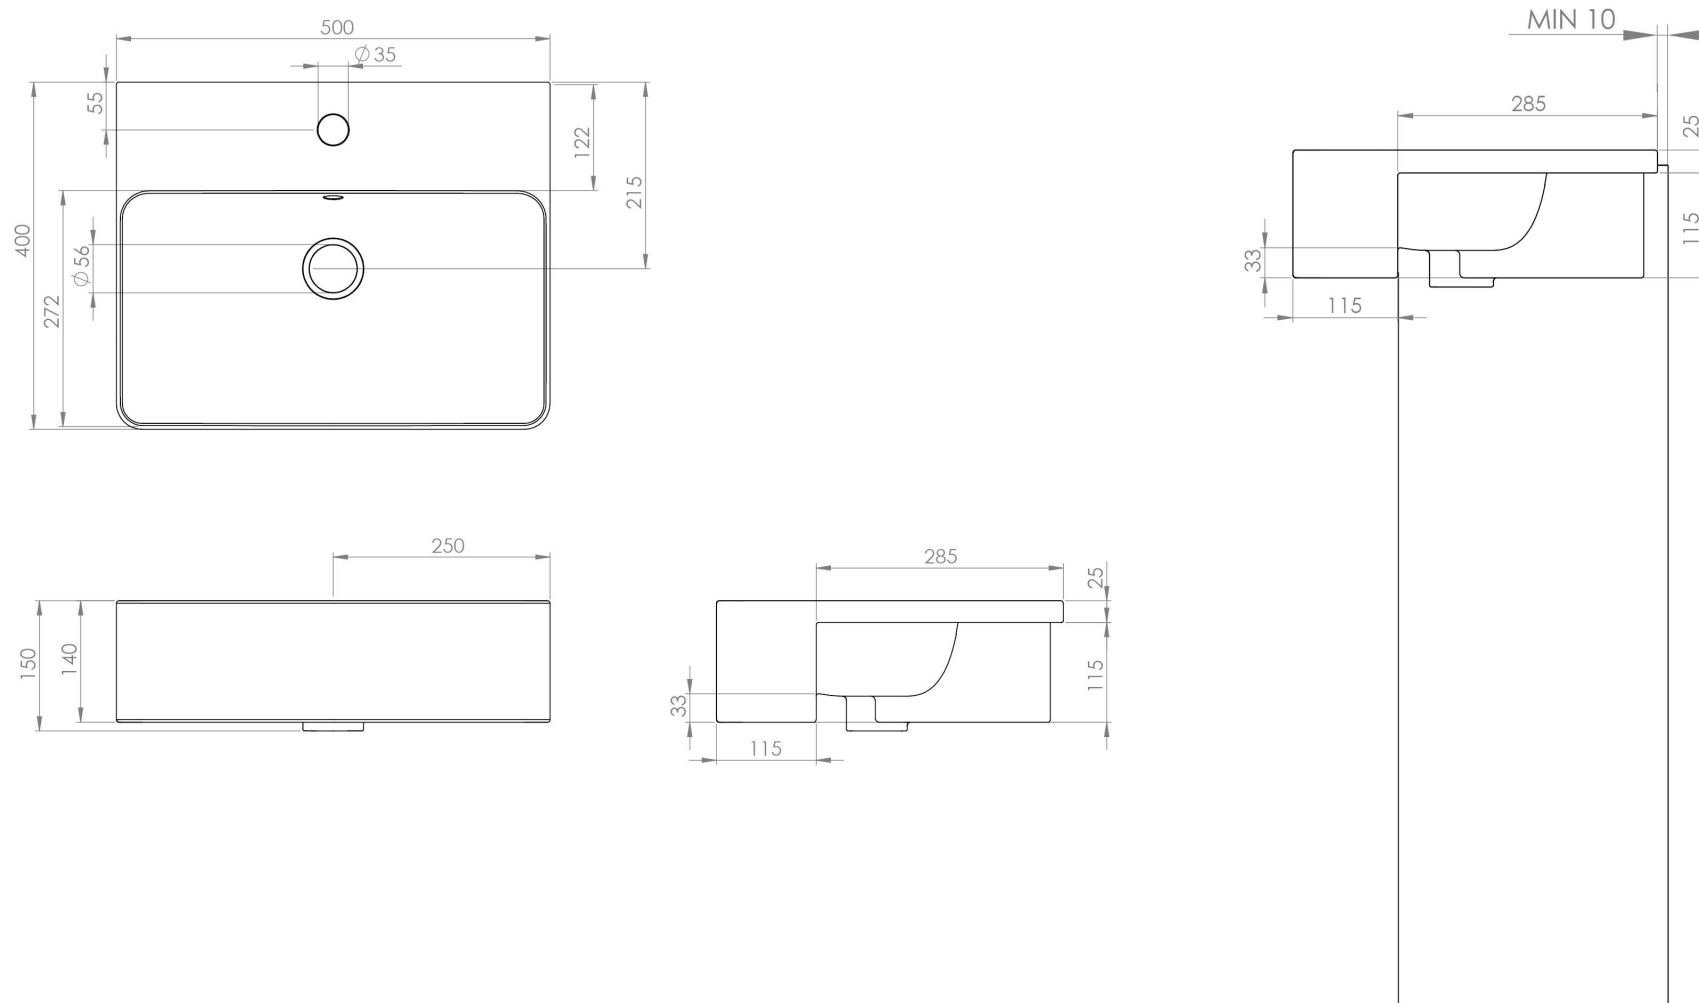

TECHNICAL DRAWING

Saneux reserves the right to alter the specifications and product range without prior notice. Dimensions are given as a guide only. Dimensions should not be used for surrounding furniture, fixtures and fittings until the product is on site.

<https://saneux.com/products/sienna-50x40cm-square-semi-recessed-washbasin-1th>