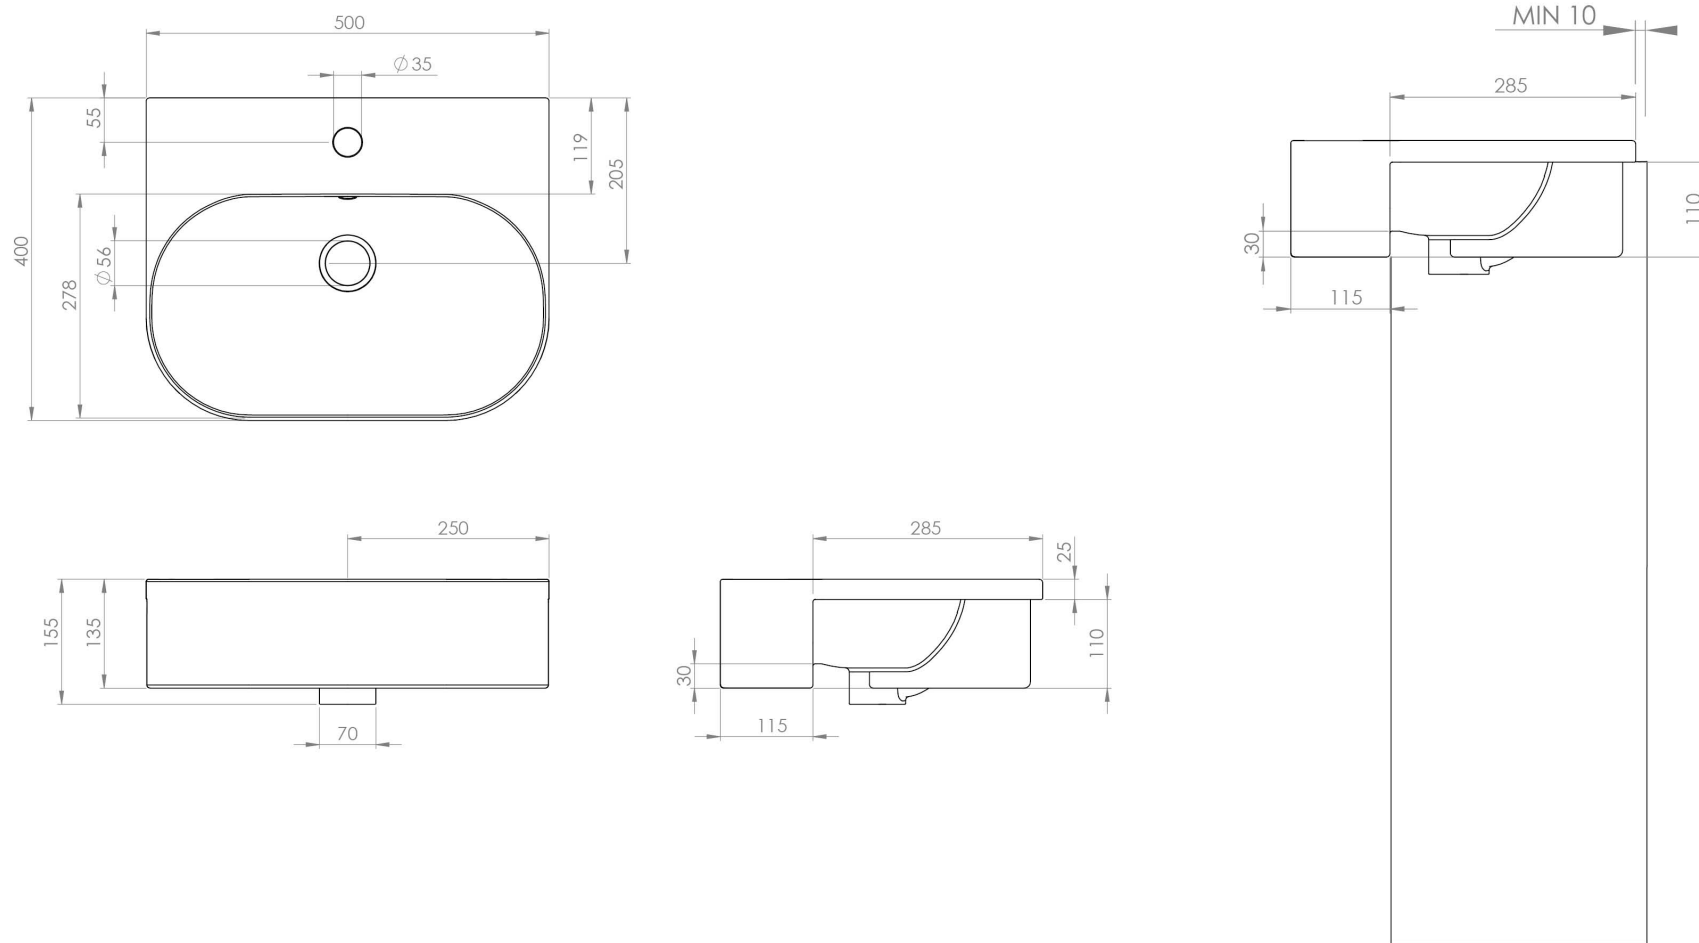

TECHNICAL DRAWING

Saneux reserves the right to alter the specifications and product range without prior notice. Dimensions are given as a guide only. Dimensions should not be used for surrounding furniture, fixtures and fittings until the product is on site.

<https://saneux.com/products/sienna-50x40cm-round-semi-recessed-washbasin-1th>