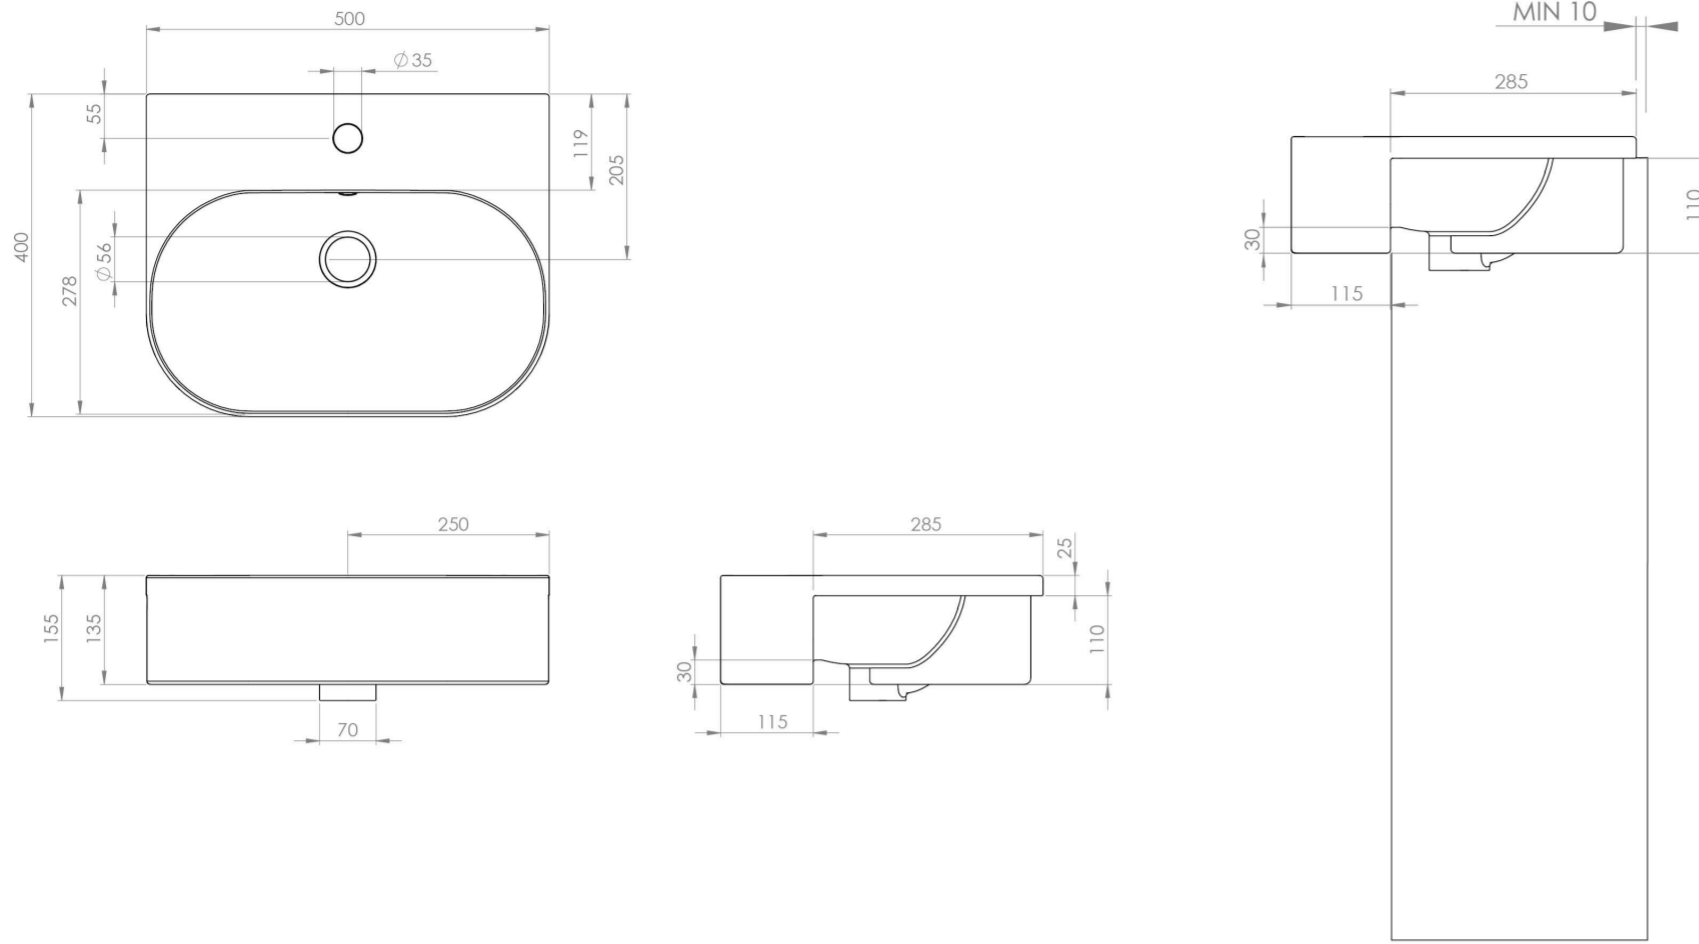

TECHNICAL DRAWING

Saneux reserves the right to alter the specifications and product range without prior notice. Dimensions are given as a guide only. Dimensions should not be used for surrounding furniture, fixtures and fittings until the product is on site.

<https://saneux.com/products/sienna-50x40cm-round-semi-recessed-washbasin-1th>