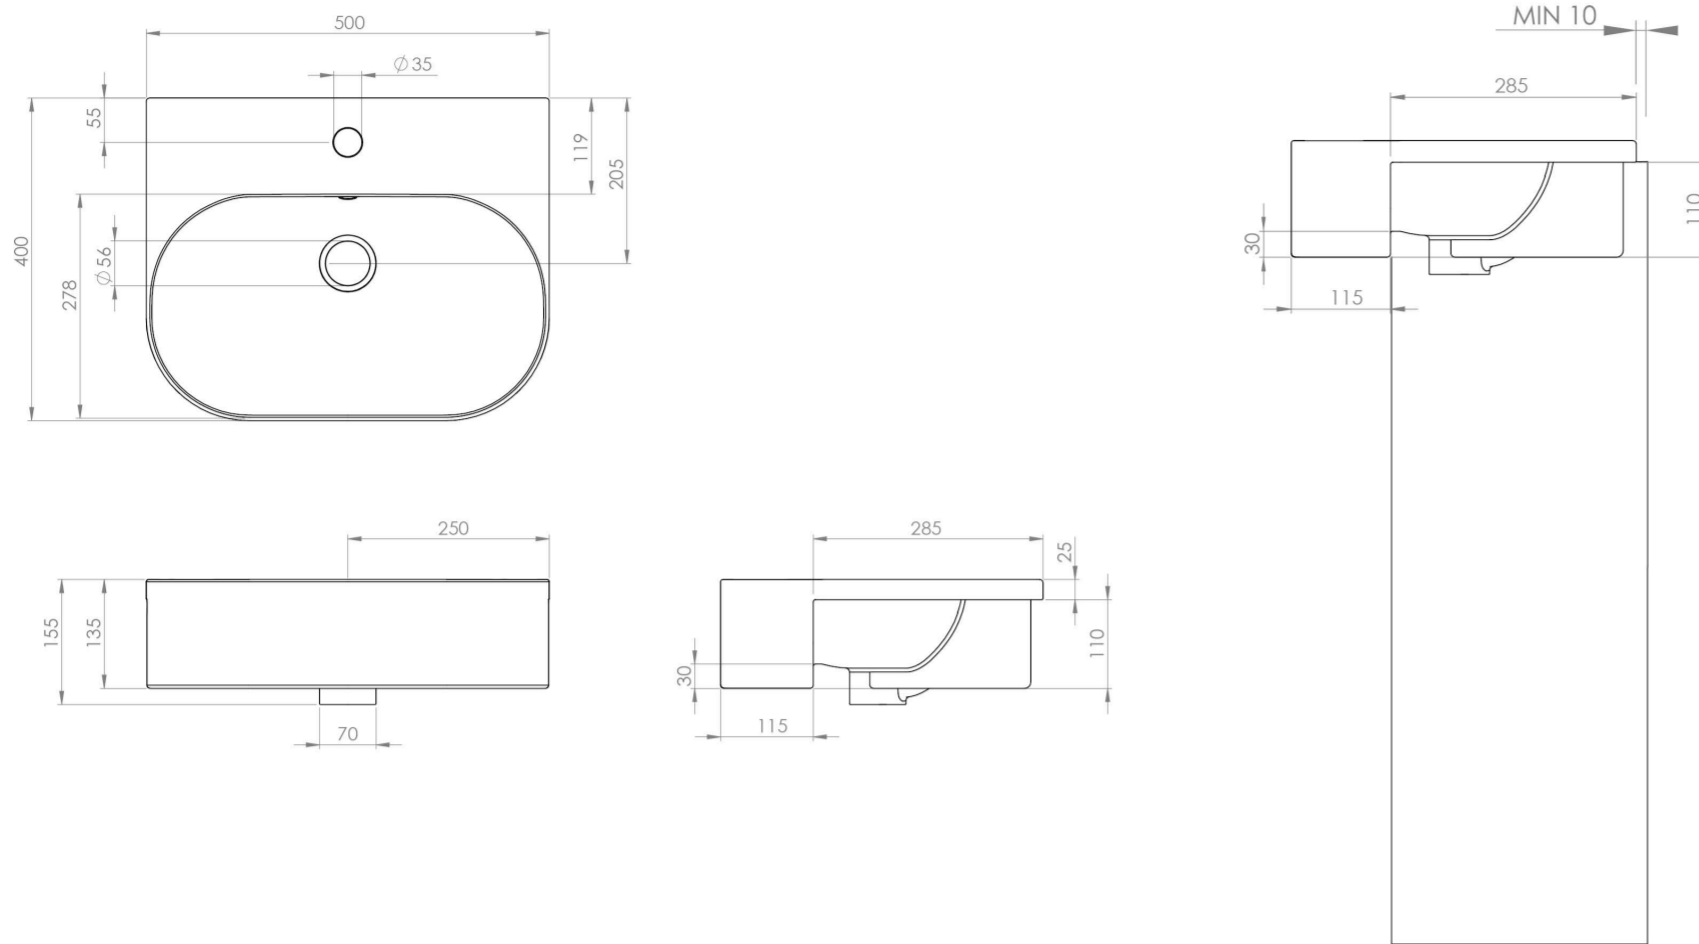

TECHNICAL DRAWING

Saneux reserves the right to alter the specifications and product range without prior notice. Dimensions are given as a guide only. Dimensions should not be used for surrounding furniture, fixtures and fittings until the product is on site.

<https://saneux.com/products/sienna-50x40cm-round-semi-recessed-washbasin-1th>