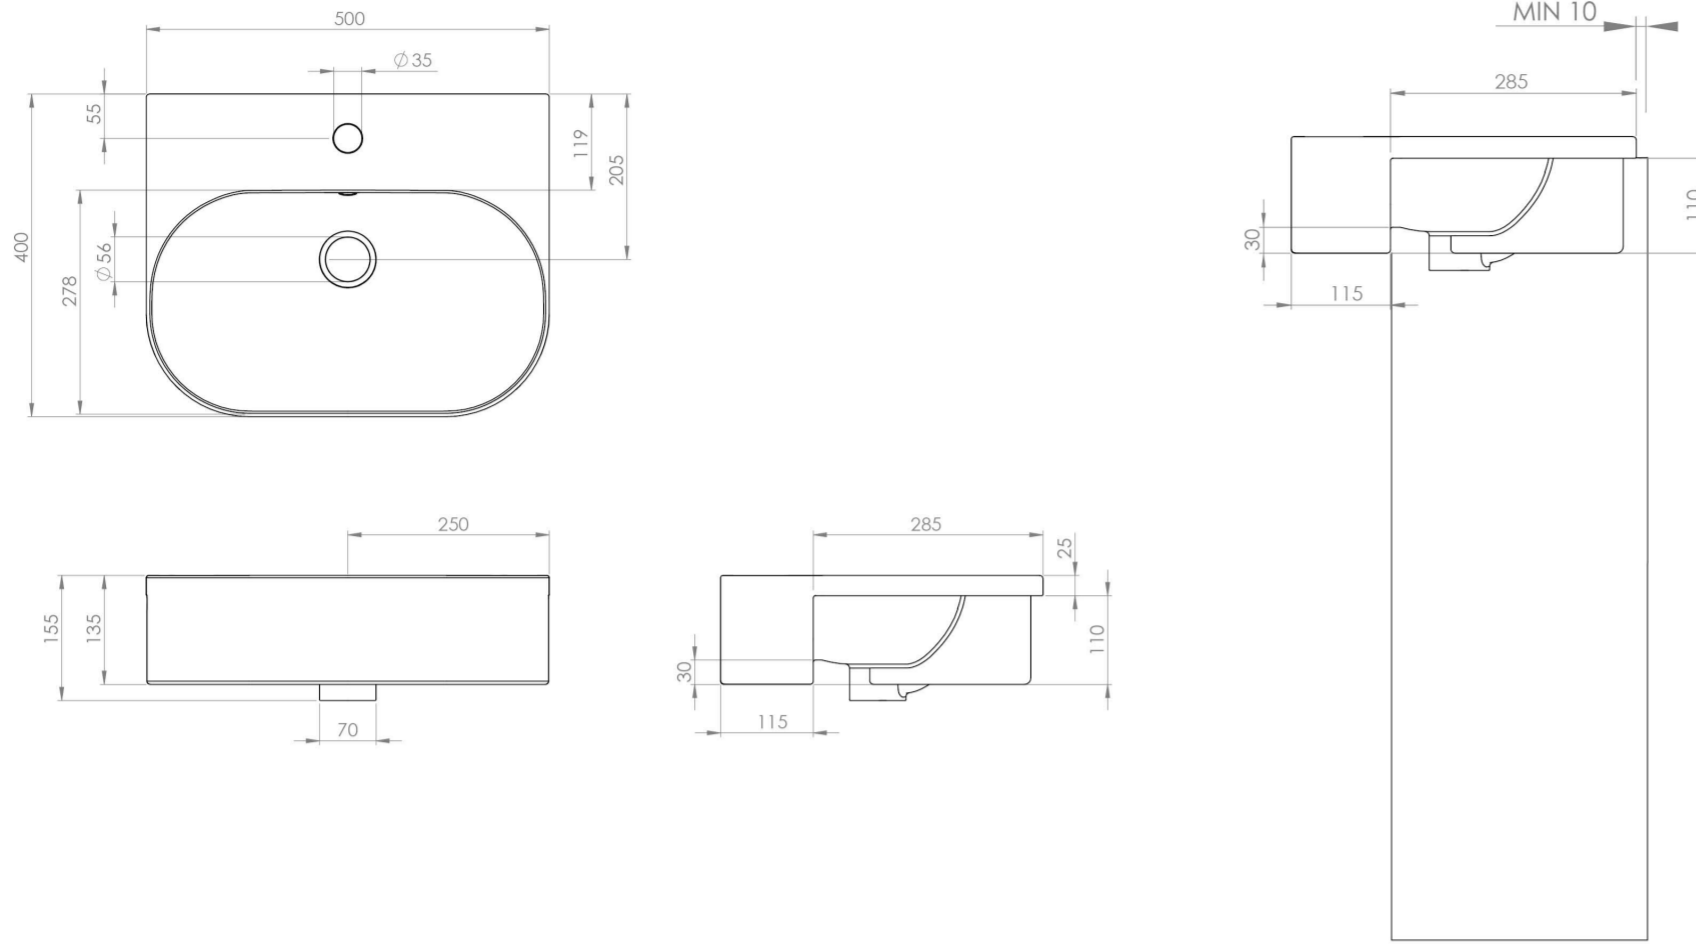

TECHNICAL DRAWING

Saneux reserves the right to alter the specifications and product range without prior notice. Dimensions are given as a guide only. Dimensions should not be used for surrounding furniture, fixtures and fittings until the product is on site.

<https://saneux.com/products/sienna-50x40cm-round-semi-recessed-washbasin-1th>