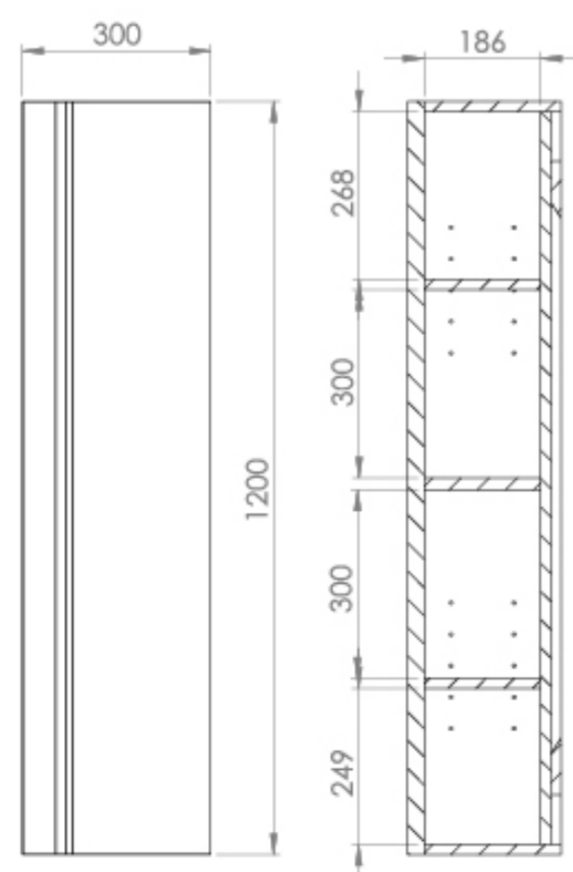

MATTEO 30X120CM TALL SIDE UNIT - MATTE STONE GREY

PRODUCT INFORMATION

Finish:	Matte Stone Grey
Height:	1200mm
Width:	300mm
Material:	MFC
Weight:	16.2kg

Product Code: MA030S.SG.2

DESCRIPTION

MATTEO offers an unmistakable style with its square design that is fit for any modern bathroom.

The wall mounted vanity units are the perfect fit if you need space saving and minimalist furniture that doesn't compromise on design.

The matte stone grey finish is a lovely neutral colour that will suit most modern bathrooms.

This tall side unit is the finishing touch you need if more storage space is an essential need for your bathroom.

TECHNICAL DRAWING