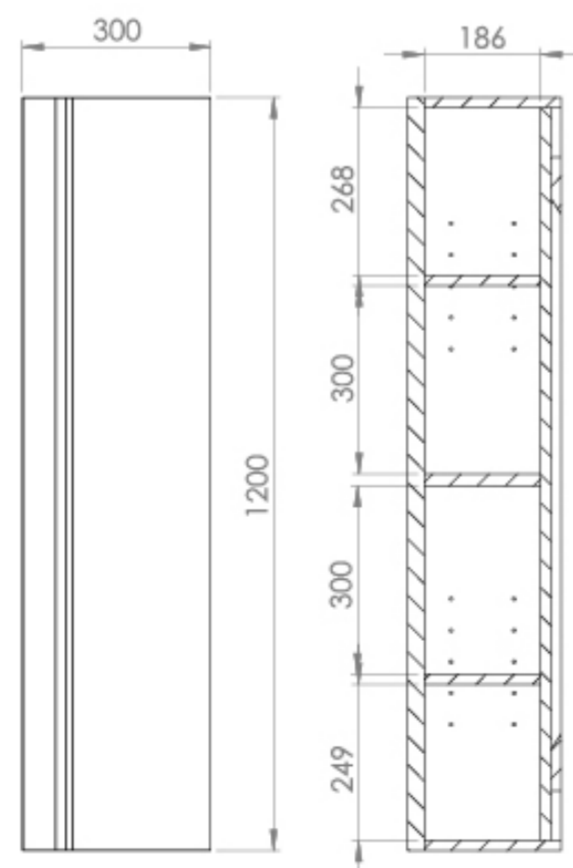

MATTEO 30X120CM TALL SIDE UNIT - MATTE STONE GREY

PRODUCT INFORMATION

Finish:	Matte Stone Grey
Height:	1200mm
Width:	300mm
Material:	MFC
Weight:	16.2kg

Product Code: MA030S.SG.2

DESCRIPTION

MATTEO offers an unmistakable style with its square design that is fit for any modern bathroom.

This tall side unit is the finishing touch you need if more storage space is an essential need for your bathroom.

TECHNICAL DRAWING

Saneux reserves the right to alter the specifications and product range without prior notice. Dimensions are given as a guide only. Dimensions should not be used for surrounding furniture, fixtures and fittings until the product is on site.

<https://saneux.com/products/matteo-30x120cm-tall-side-unit-matte-stone-grey>