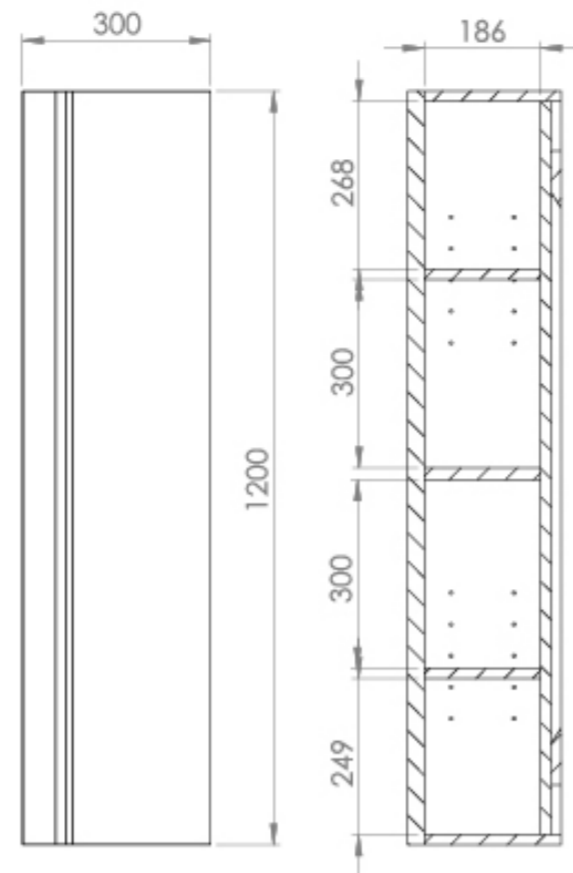

TECHNICAL DRAWING

Saneux reserves the right to alter the specifications and product range without prior notice. Dimensions are given as a guide only. Dimensions should not be used for surrounding furniture, fixtures and fittings until the product is on site.

<https://saneux.com/products/matteo-30x120cm-tall-side-unit-matte-fiord>