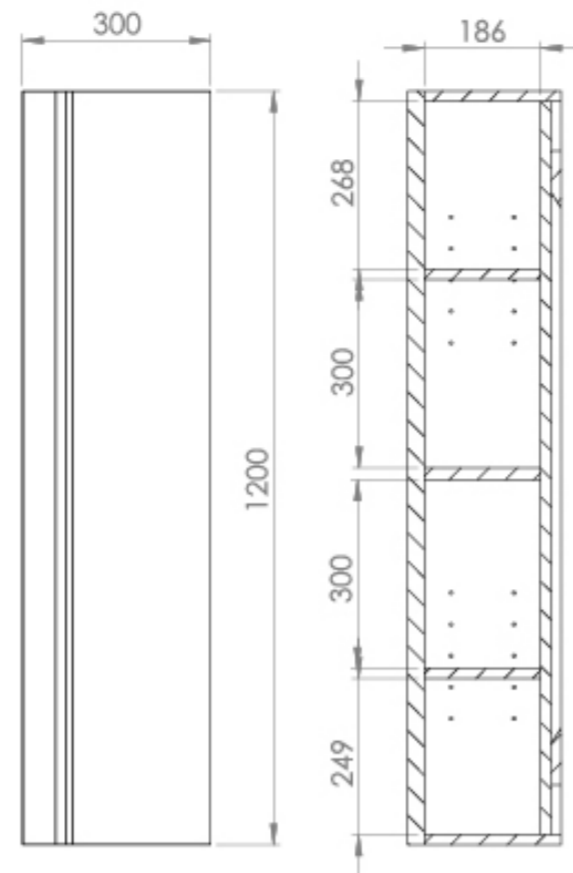

# MATTEO 30X120CM TALL SIDE UNIT - MATTE FIORD

**Product Code:** MA030S.MF.2

## PRODUCT INFORMATION

<b>Finish:</b>	Matte Fiord
<b>Height:</b>	1200mm
<b>Width:</b>	300mm
<b>Depth:</b>	240mm
<b>Material</b>	MFC
<b>Weight</b>	16.2kg
<b>Shelf Quantity</b>	1x fixed wooden shelf 2x adjustable wooden shelves
<b>Guarantee</b>	5 years
<b>Configuration</b>	1 Door
<b>Door Type</b>	Soft close
<b>Door Opening</b>	Right hand

## DESCRIPTION

MATTEO offers an unmistakable style with its square, handle-less design that is fit for any modern bathroom.

This handle-less MATTEO tall side unit in matte fiord is the perfect finishing touch you need if more storage space is an essential need for your bathroom. It features 1 fixed shelf and 2 adjustable shelves for you to store a variety of toiletries, and it has a reversible soft-closing door so that you can install it where it would be most practical for your bathroom.

<https://saneux.com/products/matteo-30x120cm-tall-side-unit-matte-fiord>