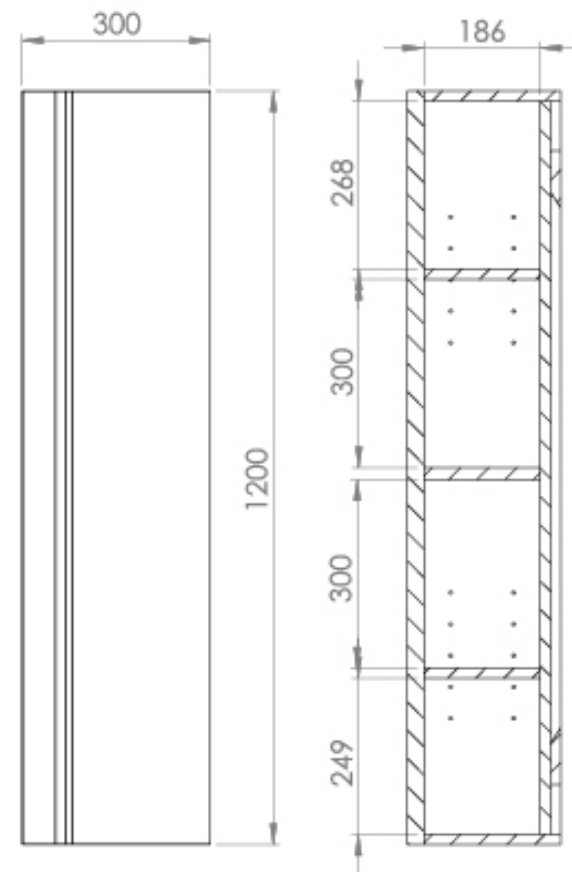

TECHNICAL DRAWING

Saneux reserves the right to alter the specifications and product range without prior notice. Dimensions are given as a guide only. Dimensions should not be used for surrounding furniture, fixtures and fittings until the product is on site.

<https://saneux.com/products/matteo-30x120cm-tall-side-unit-matte-fiord>