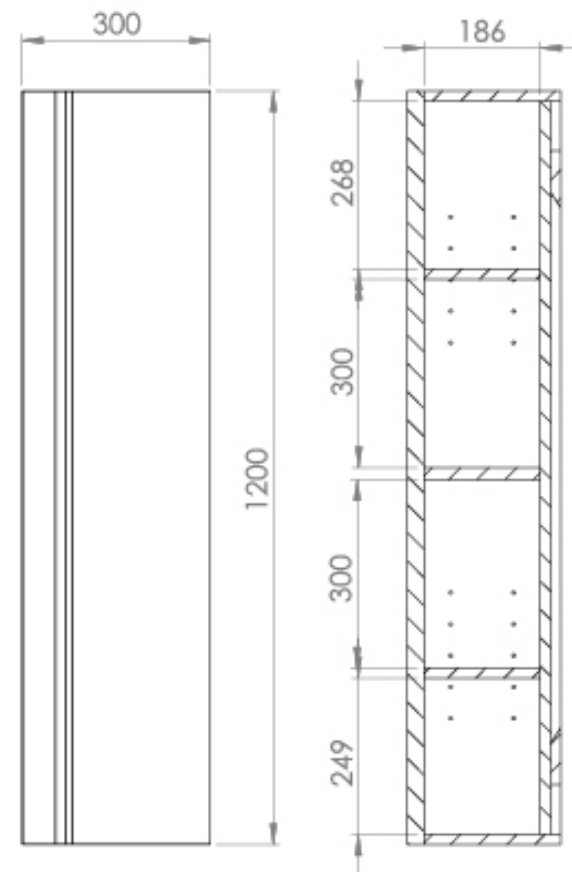

MATTEO 30X120CM TALL SIDE UNIT - GLOSS WHITE

Product Code: MA030S.GW.2

PRODUCT INFORMATION

Finish:	Gloss White
Height:	1200mm
Width:	300mm
Depth:	240mm
Material	MFC
Weight	16.2kg
Shelf Quantity	1x fixed wooden shelf 2x adjustable wooden shelves
Guarantee	5 years
Configuration	1 Door
Door Type	Soft close
Door Opening	Right hand

DESCRIPTION

MATTEO offers an unmistakable style with its square, handle-less design that is fit for any modern bathroom.

This handle-less MATTEO tall side unit in gloss white is the perfect finishing touch you need if more storage space is an essential need for your bathroom. It features 1 fixed shelf and 2 adjustable shelves for you to store a variety of toiletries, and it has a reversible soft-closing door so that you can install it where it would be most practical for your bathroom.

<https://saneux.com/products/matteo-30x120cm-tall-side-unit-gloss-white>