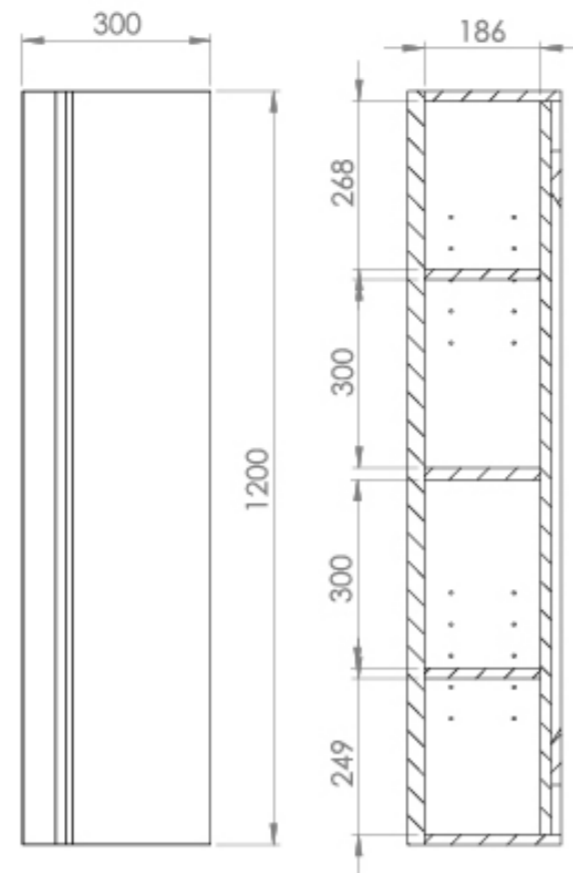

TECHNICAL DRAWING

Saneux reserves the right to alter the specifications and product range without prior notice. Dimensions are given as a guide only. Dimensions should not be used for surrounding furniture, fixtures and fittings until the product is on site.

<https://saneux.com/products/matteo-30x120cm-tall-side-unit-gloss-white>