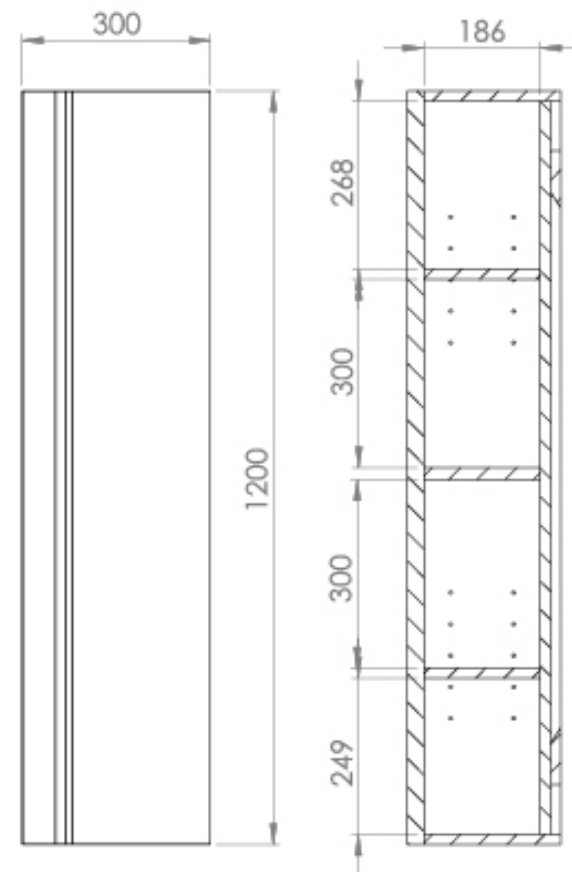

TECHNICAL DRAWING

Saneux reserves the right to alter the specifications and product range without prior notice. Dimensions are given as a guide only. Dimensions should not be used for surrounding furniture, fixtures and fittings until the product is on site.

<https://saneux.com/products/matteo-30x120cm-tall-side-unit-gloss-white>