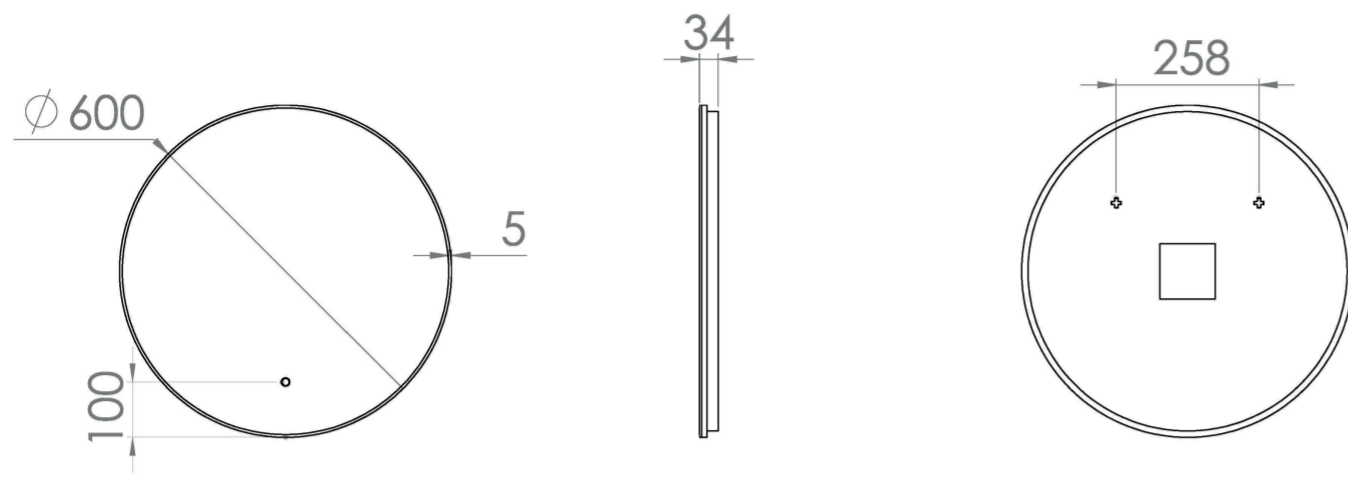

TECHNICAL DRAWING

Saneux reserves the right to alter the specifications and product range without prior notice. Dimensions are given as a guide only. Dimensions should not be used for surrounding furniture, fixtures and fittings until the product is on site.

<https://saneux.com/products/oska-o60cm-electric-mirror-v2>