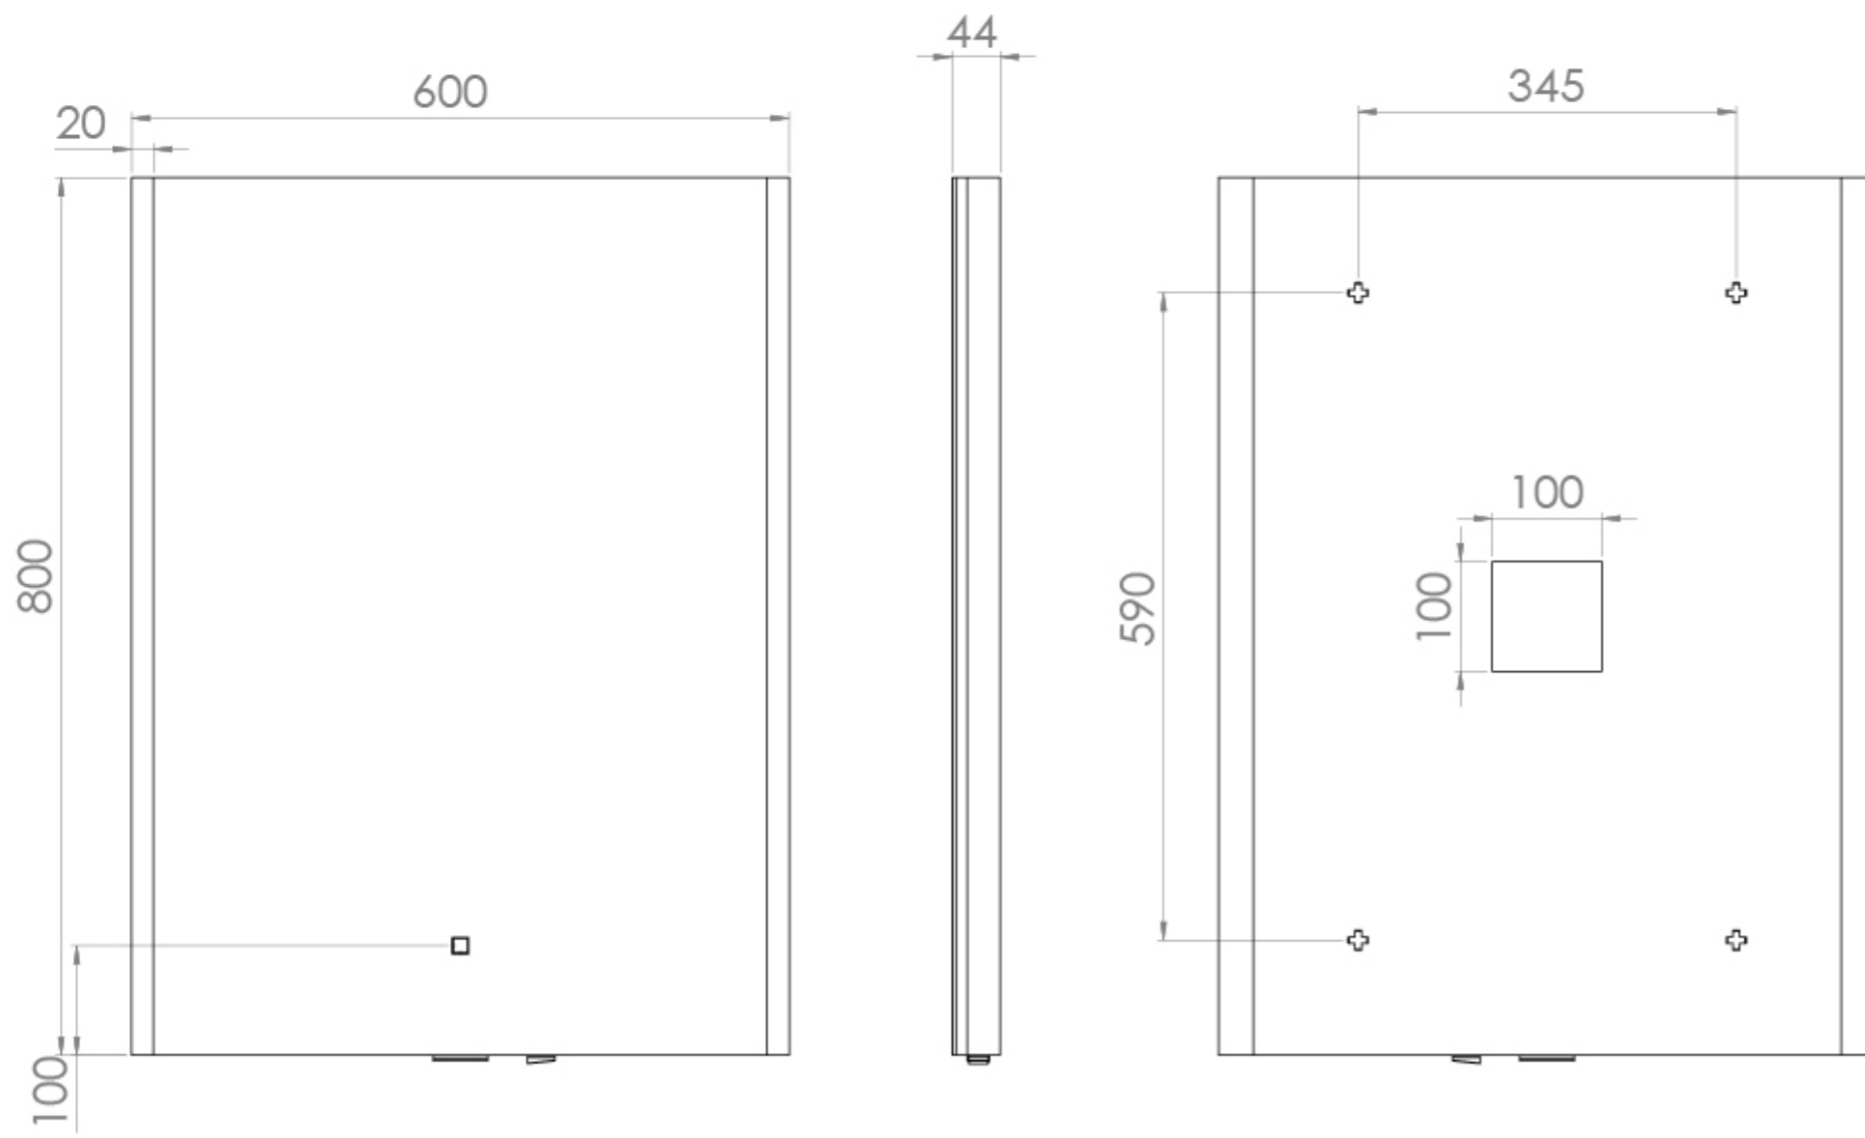

AIR 60CM ELECTRIC MIRROR V2

Product Code: AIR060M2

PRODUCT INFORMATION

Finish:	Aluminium
Height:	800mm
Width:	600mm
Depth:	44mm
Material	Aluminium
Weight	11.8kg
LED Wattage (W)	27W
Lumens (LM)	2700LM
Light Temp (K)	4500K
Switch	Touch Sensor
IP Rating	IP44
Shaver Socket	UK Two-Pin
Orientation	Portrait & Landscape
Energy Rating	A+
Demister Pad	Yes
Guarantee	5 years
Other Features	Ambient lighting diffuser

DESCRIPTION

AIR is our space-saving collection of sanitaryware and furniture.

The electric mirrors are a stunning addition to AIR and they come with a demister pad and shaver socket as well as acrylic profile lighting in cool white on each side to illuminate the bathroom space.

This 60cm AIR electric mirror will pair with our AIR 60cm washbasin & furniture to create the ultimate set up for any bathroom or ensuite.

TECHNICAL DRAWING

Saneux reserves the right to alter the specifications and product range without prior notice. Dimensions are given as a guide only. Dimensions should not be used for surrounding furniture, fixtures and fittings until the product is on site.