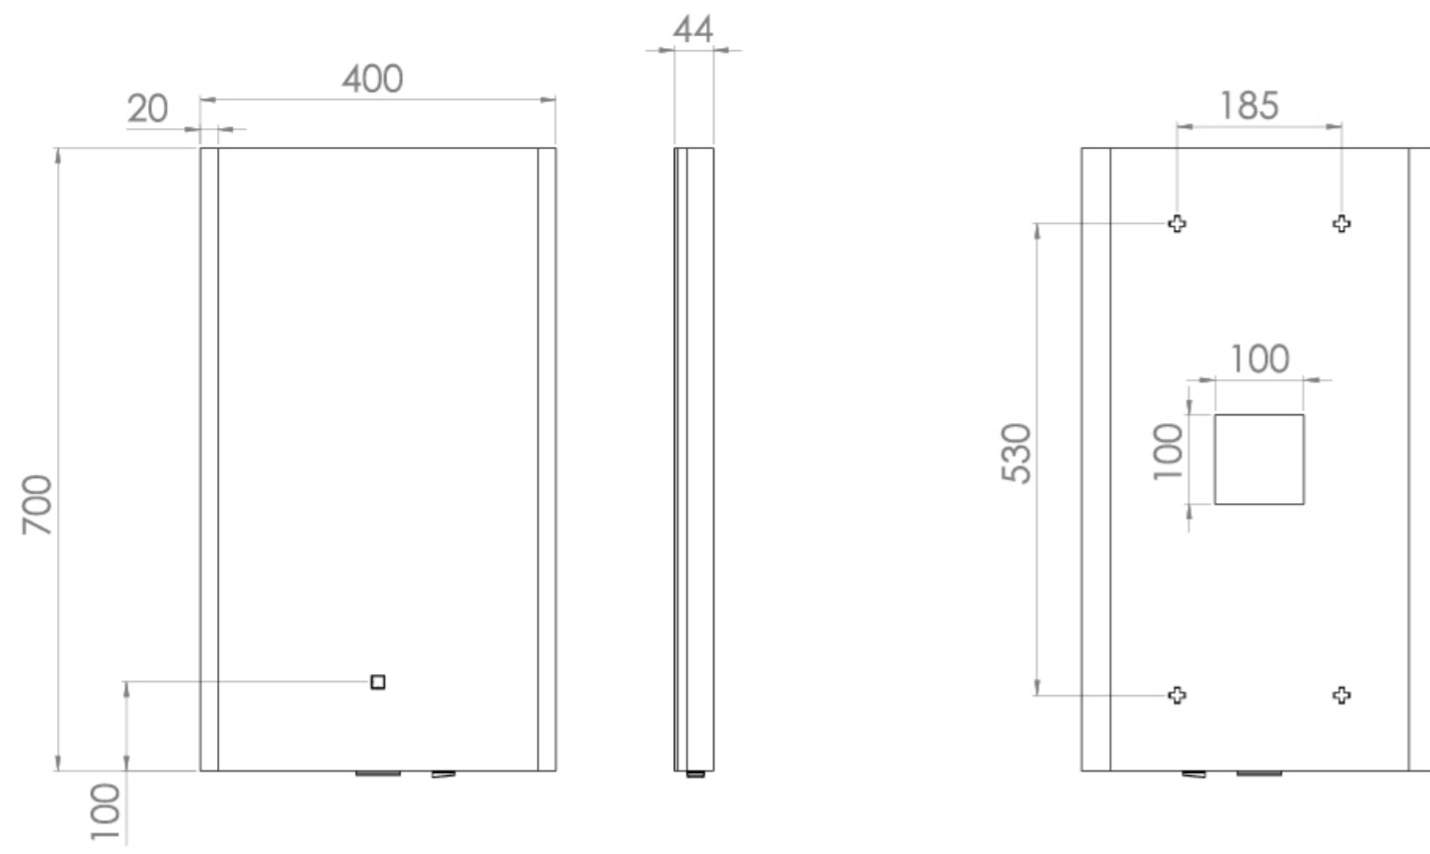

TECHNICAL DRAWING

Saneux reserves the right to alter the specifications and product range without prior notice. Dimensions are given as a guide only. Dimensions should not be used for surrounding furniture, fixtures and fittings until the product is on site.

<https://saneux.com/products/air-40cm-electric-mirror-v2>