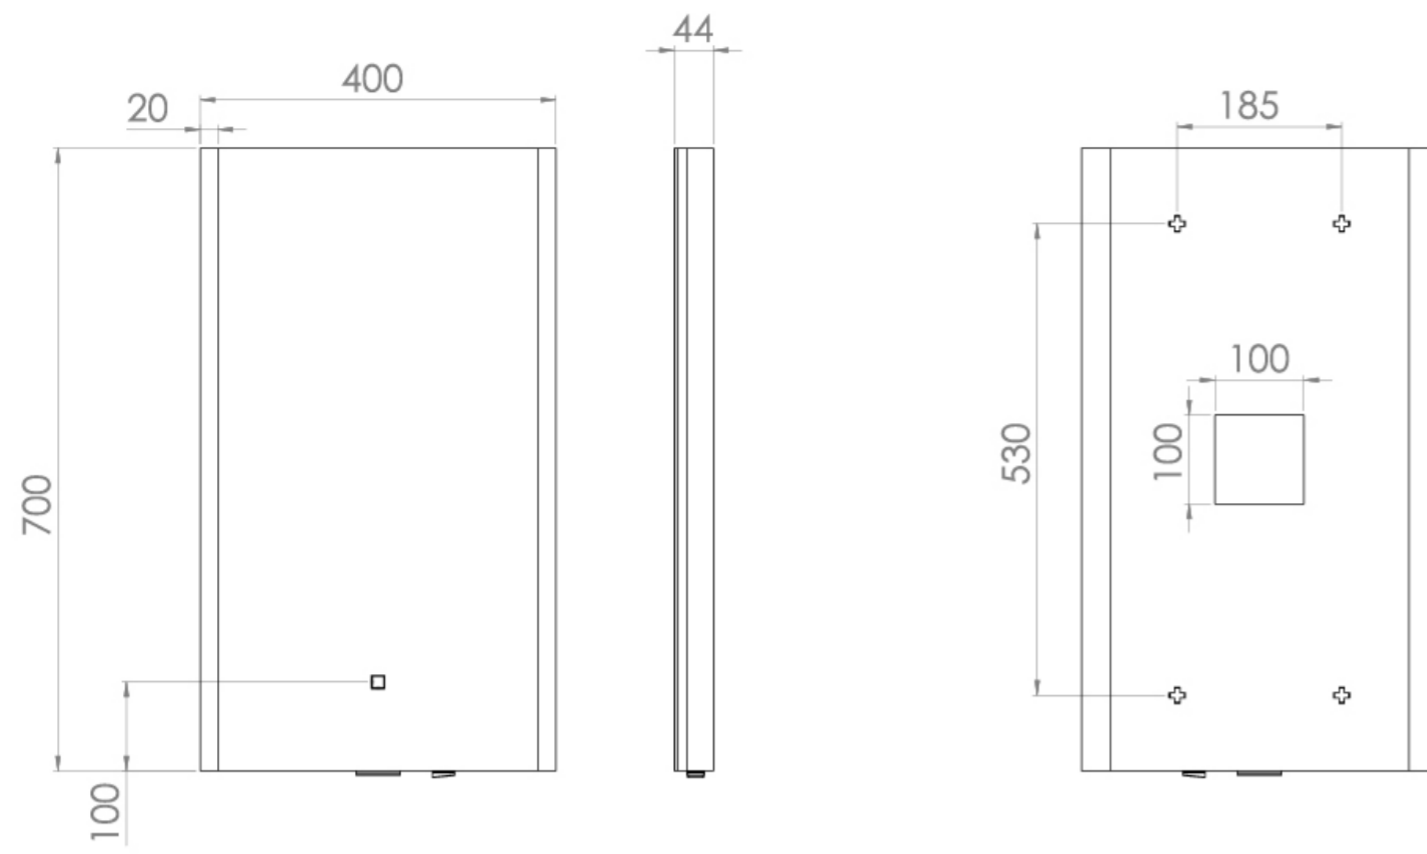

TECHNICAL DRAWING

Saneux reserves the right to alter the specifications and product range without prior notice. Dimensions are given as a guide only. Dimensions should not be used for surrounding furniture, fixtures and fittings until the product is on site.

<https://saneux.com/products/air-40cm-electric-mirror-v2>