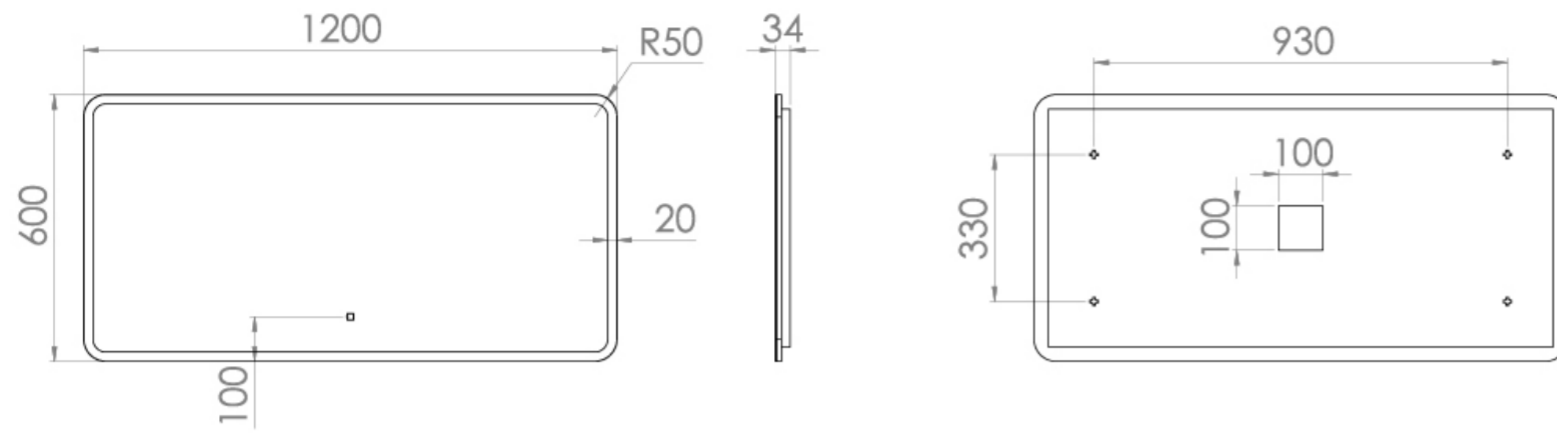

TECHNICAL DRAWING

Saneux reserves the right to alter the specifications and product range without prior notice. Dimensions are given as a guide only. Dimensions should not be used for surrounding furniture, fixtures and fittings until the product is on site.

<https://saneux.com/products/frontier-120cm-electric-mirror-v2>