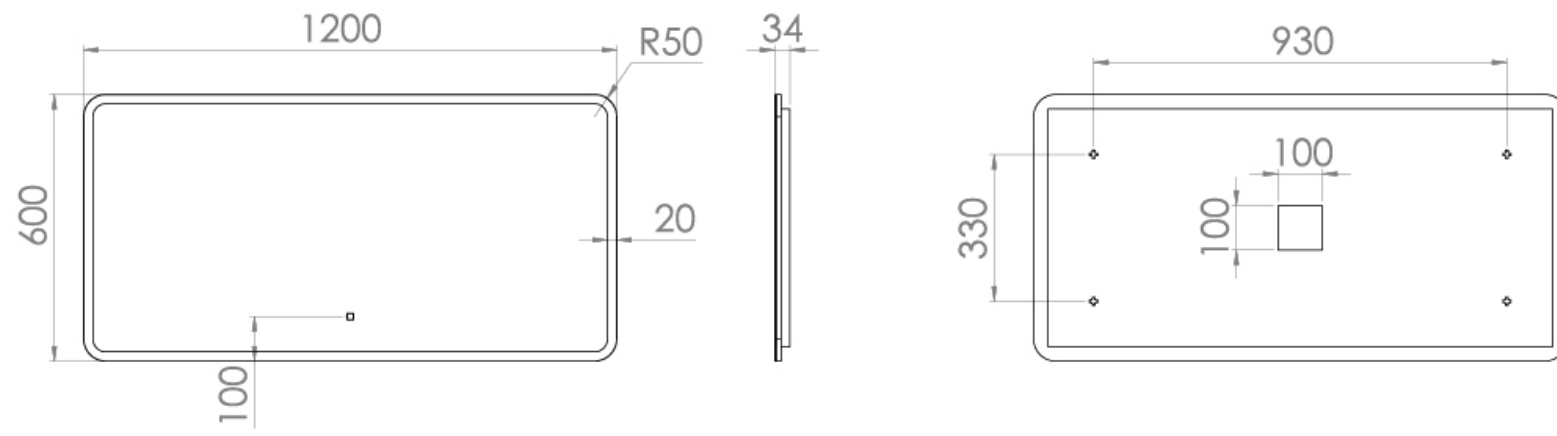

TECHNICAL DRAWING

Saneux reserves the right to alter the specifications and product range without prior notice. Dimensions are given as a guide only. Dimensions should not be used for surrounding furniture, fixtures and fittings until the product is on site.

<https://saneux.com/products/frontier-120cm-electric-mirror-v2>