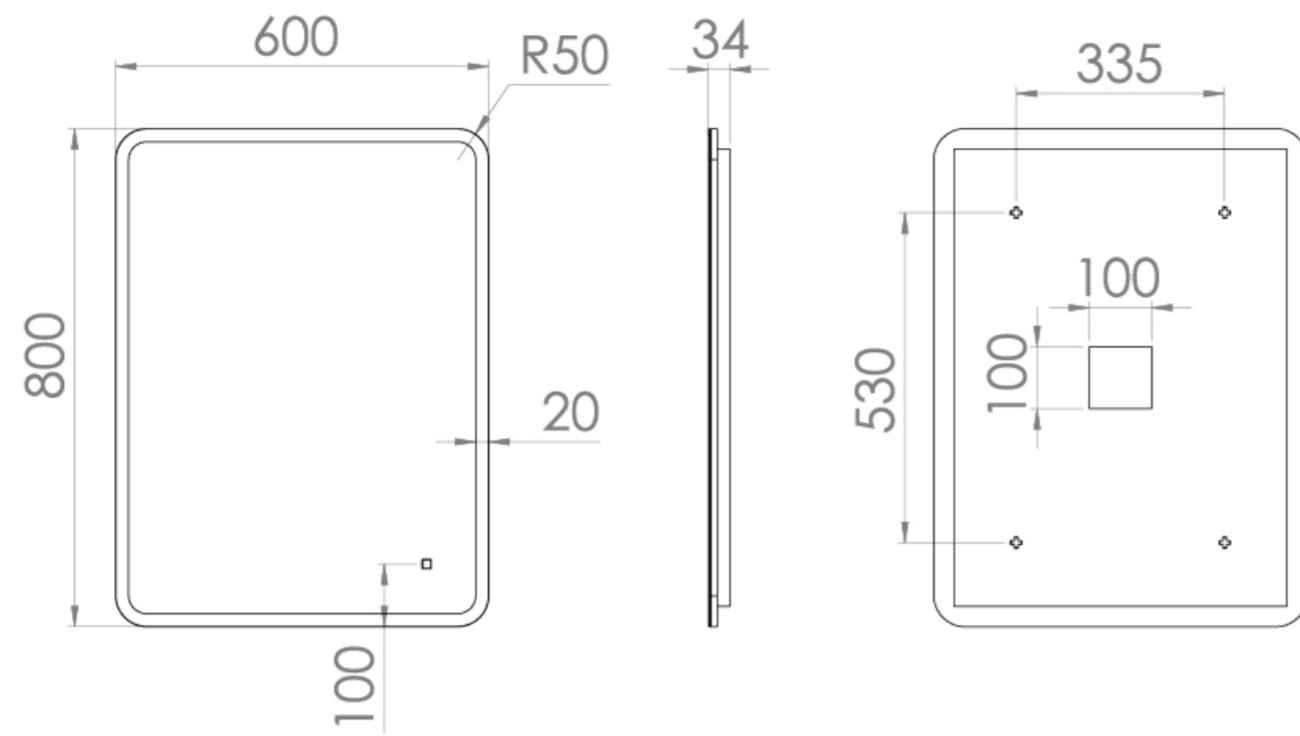

TECHNICAL DRAWING

Saneux reserves the right to alter the specifications and product range without prior notice. Dimensions are given as a guide only. Dimensions should not be used for surrounding furniture, fixtures and fittings until the product is on site.

<https://saneux.com/products/frontier-6080cm-electric-mirror-v2>