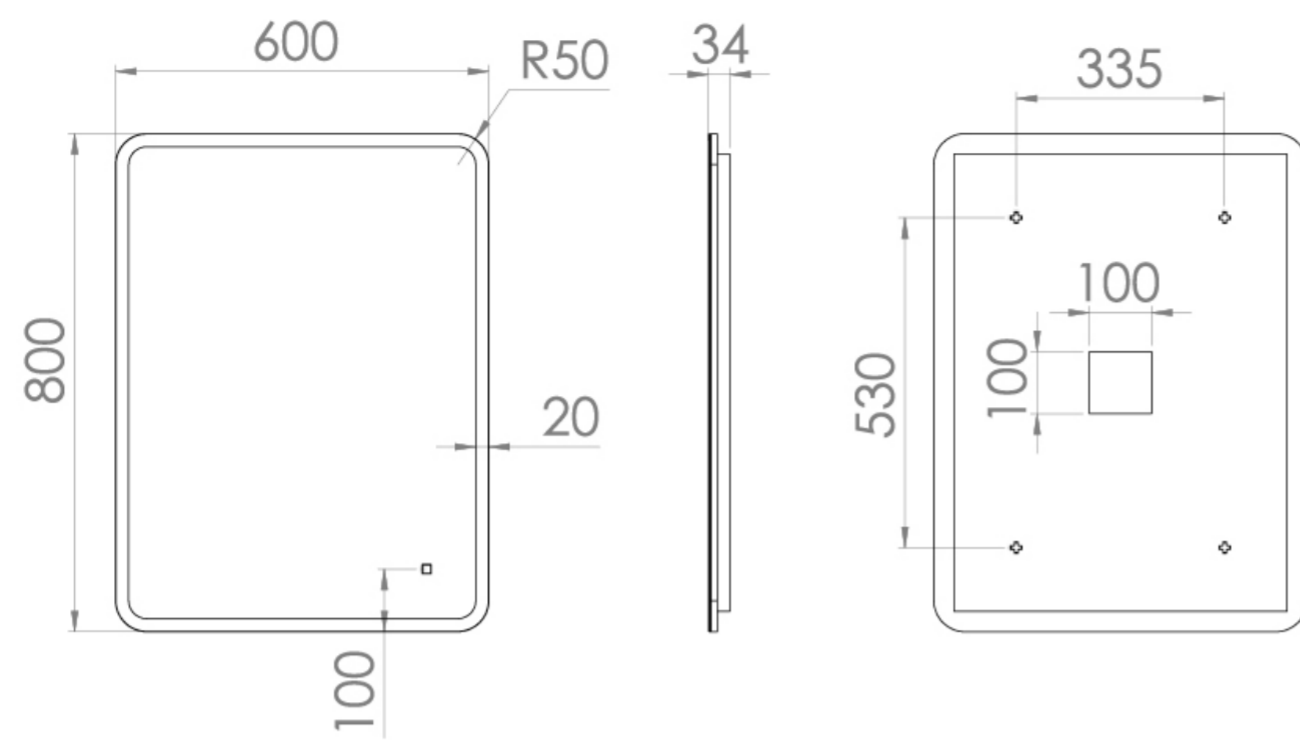

TECHNICAL DRAWING

Saneux reserves the right to alter the specifications and product range without prior notice. Dimensions are given as a guide only. Dimensions should not be used for surrounding furniture, fixtures and fittings until the product is on site.

<https://saneux.com/products/frontier-6080cm-electric-mirror-v2>