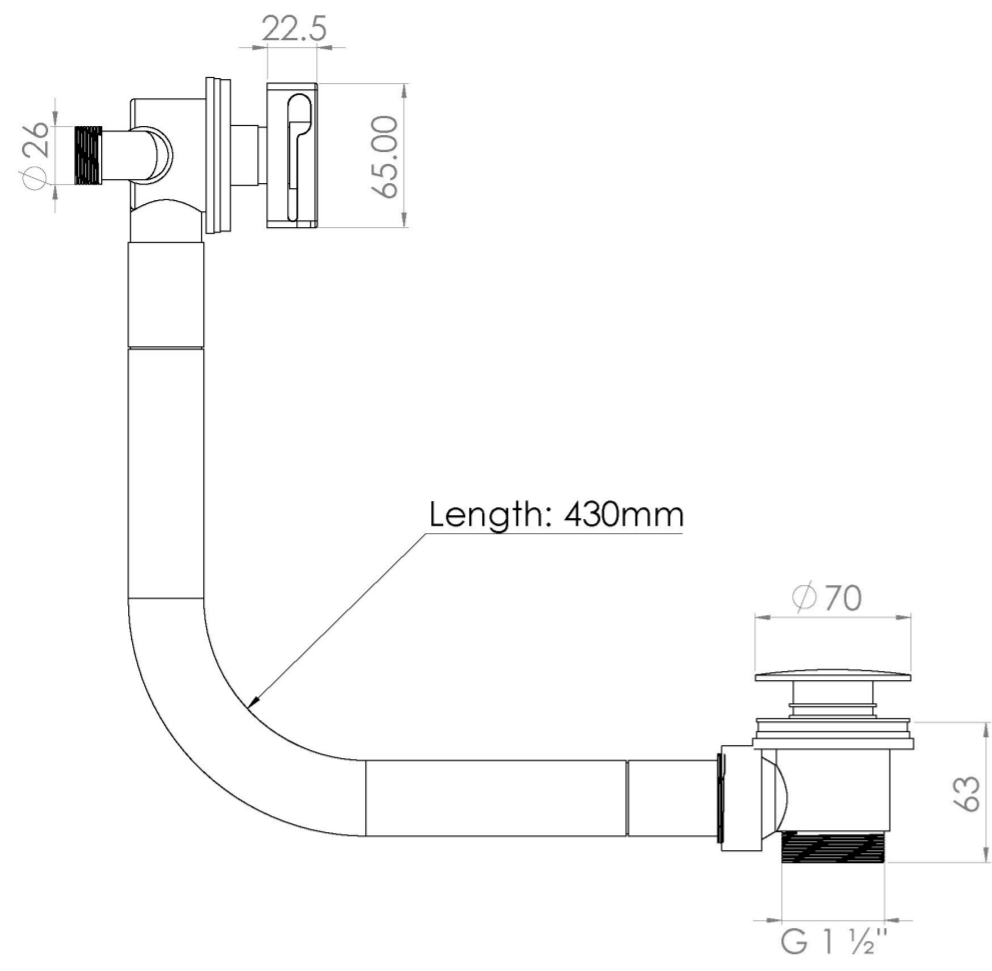

TOOGA BATH FILLER, OVERFLOW & CLICKER WASTE - CHROME

Product Code: TO101

PRODUCT INFORMATION

| | |
|----------------------|-------------------------------|
| Finish: | Chrome |
| Material: | Brass |
| Product Type: | Bath Filler, Overflow & Waste |
| Approvals: | WRAS Approved |
| Weight | 1.42kg |
| Material | Brass |

DESCRIPTION

The TOOGA brassware collection features products that will be the focal point of any bathroom with its sharp, sleek lines.

This TOOGA bath filler with a clicker waste & overflow in chrome is a great option for your built-in bath as it combines a filler, waste and overflow in just one product.

Pair it with one of our built-in baths and a TOOGA concealed thermostatic shower valve to operate it.

TECHNICAL DRAWING

Saneux reserves the right to alter the specifications and product range without prior notice. Dimensions are given as a guide only. Dimensions should not be used for surrounding furniture, fixtures and fittings until the product is on site.