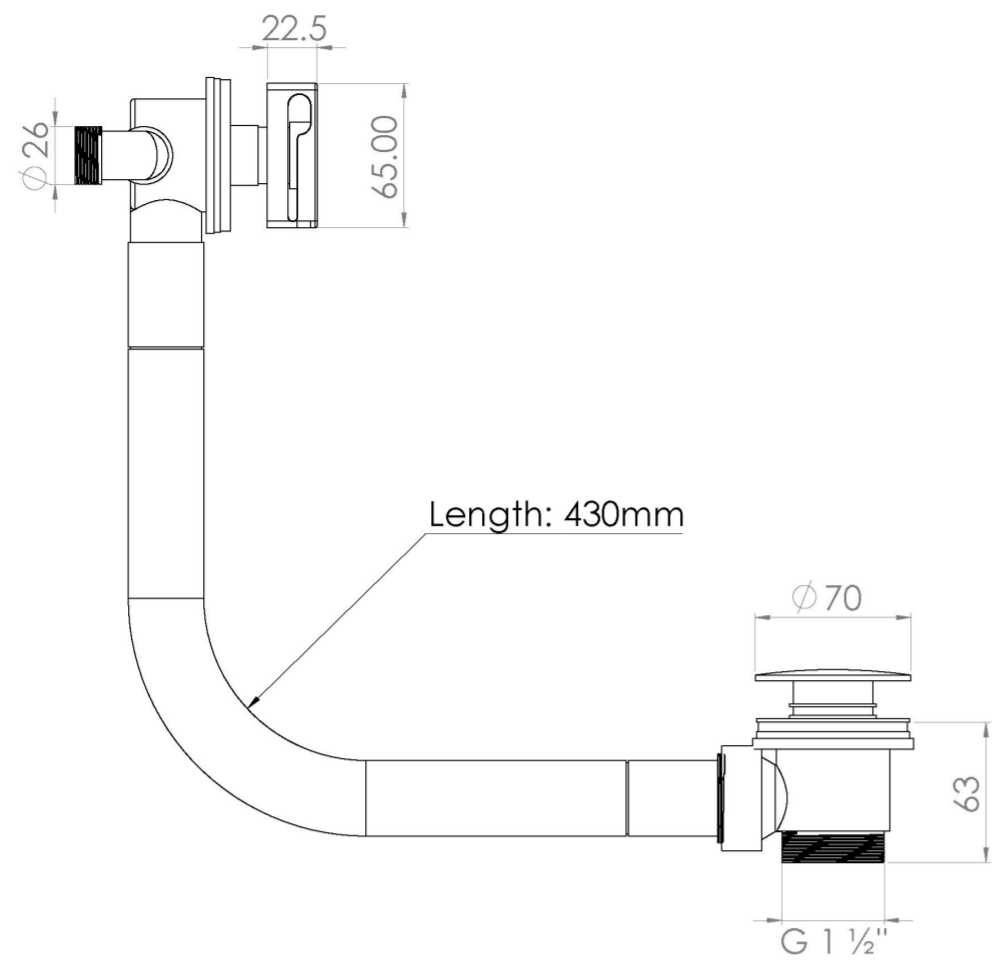

TOOGA BATH FILLER, OVERFLOW & CLICKER WASTE - CHROME

Product Code: TO101

PRODUCT INFORMATION

Finish:	Chrome
Material:	Brass
Product Type:	Bath Filler, Overflow & Waste
Approvals:	WRAS Approved
Weight	1.42kg
Material	Brass

DESCRIPTION

The TOOGA brassware collection features products that will be the focal point of any bathroom with its sharp, sleek lines.

This TOOGA bath filler with a clicker waste & overflow in chrome is a great option for your built-in bath as it combines a filler, waste and overflow in just one product.

Pair it with one of our built-in baths and a TOOGA concealed thermostatic shower valve to operate it.

TECHNICAL DRAWING

Saneux reserves the right to alter the specifications and product range without prior notice. Dimensions are given as a guide only. Dimensions should not be used for surrounding furniture, fixtures and fittings until the product is on site.