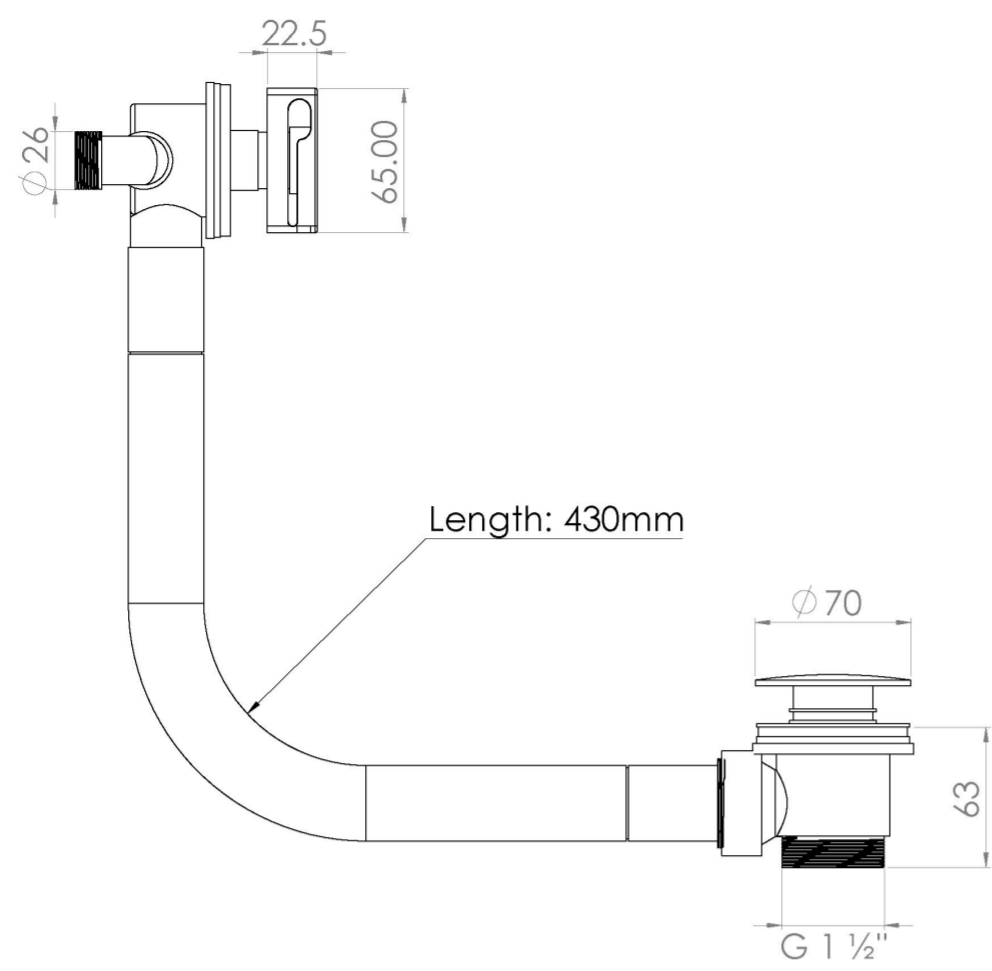

TECHNICAL DRAWING

Saneux reserves the right to alter the specifications and product range without prior notice. Dimensions are given as a guide only. Dimensions should not be used for surrounding furniture, fixtures and fittings until the product is on site.

<https://saneux.com/products/tooga-bath-filler-overflow-clicker-waste-chrome>