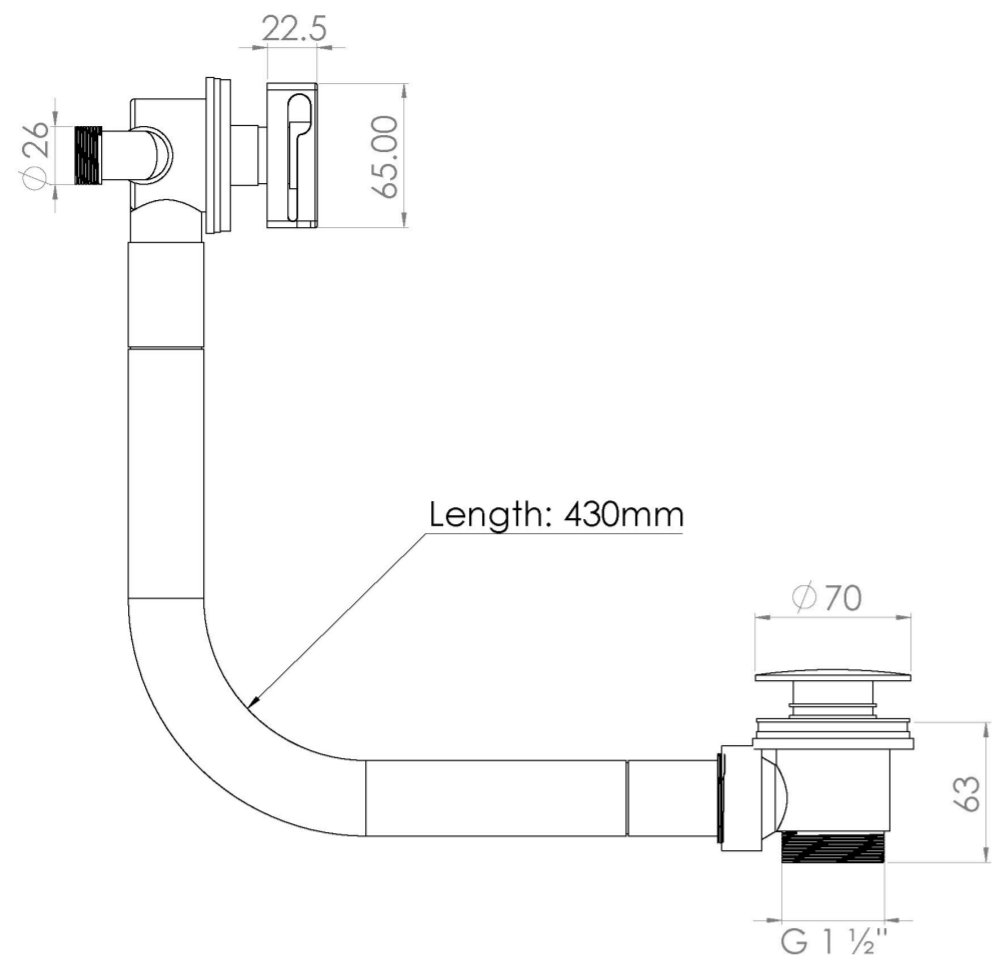

TOOGA BATH FILLER, OVERFLOW & CLICKER WASTE - CHROME

Product Code: TO101

PRODUCT INFORMATION

Finish:	Chrome
Material:	Brass
Product Type:	Bath Filler, Overflow & Waste
Approvals:	WRAS Approved
Weight	1.42kg
Material	Brass

DESCRIPTION

The TOOGA brassware collection features products that will be the focal point of any bathroom with its sharp, sleek lines.

This TOOGA bath filler with a clicker waste & overflow in chrome is a great option for your built-in bath as it combines a filler, waste and overflow in just one product.

Pair it with one of our built-in baths and a TOOGA concealed thermostatic shower valve to operate it.

TECHNICAL DRAWING

Saneux reserves the right to alter the specifications and product range without prior notice. Dimensions are given as a guide only. Dimensions should not be used for surrounding furniture, fixtures and fittings until the product is on site.