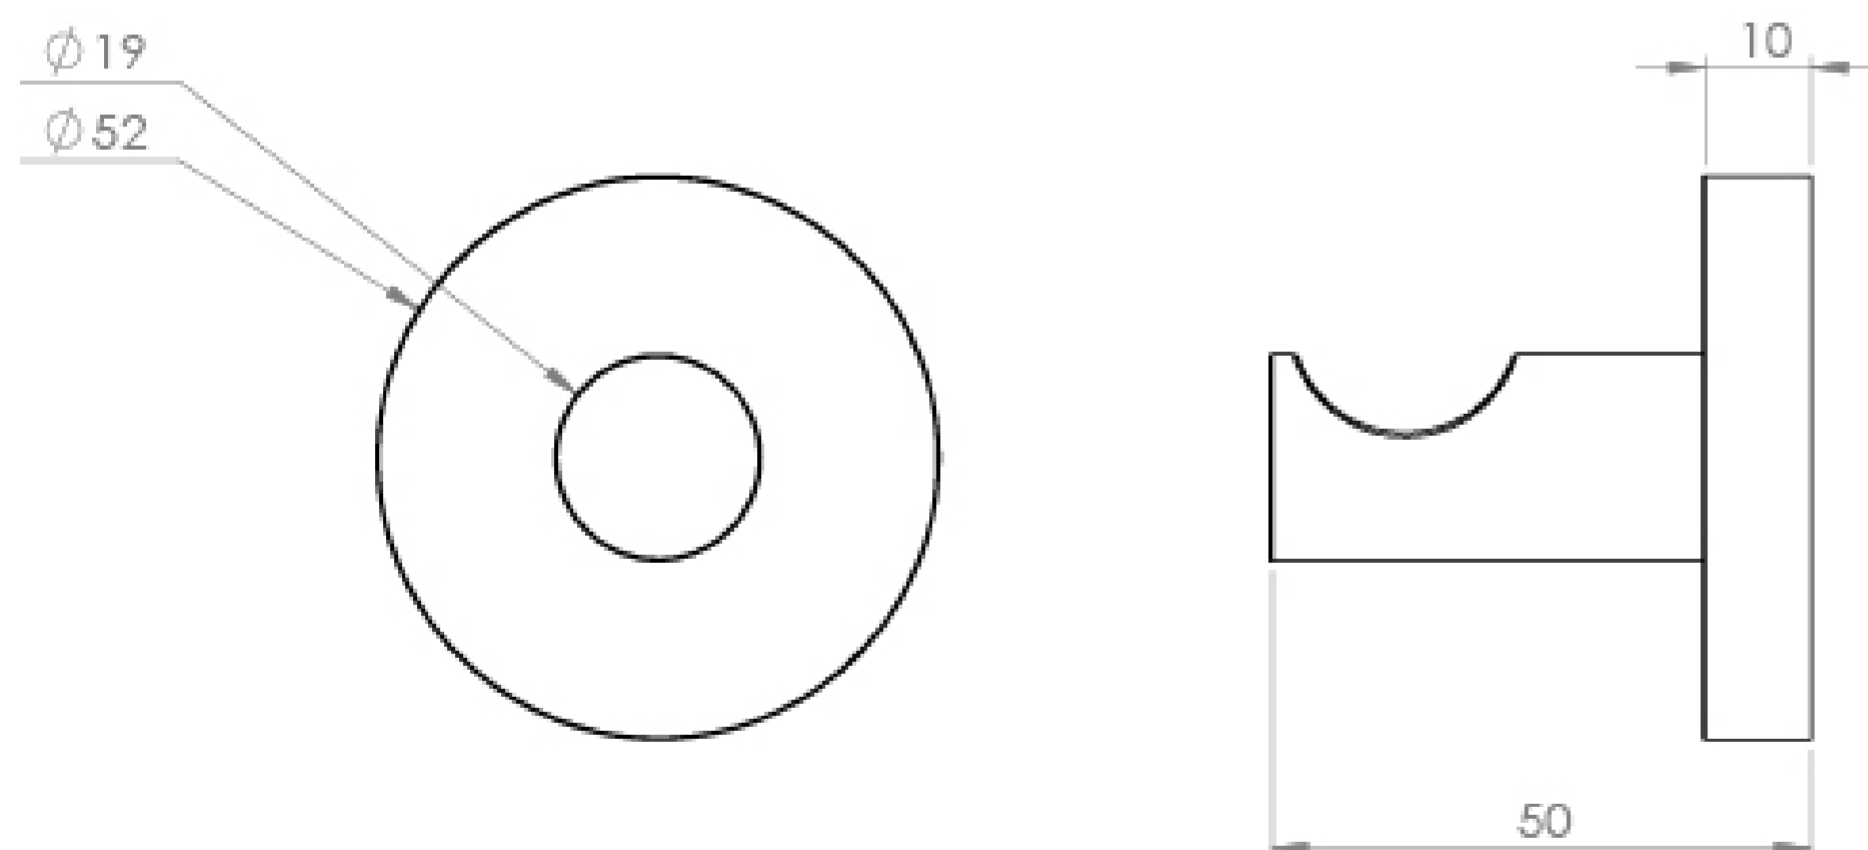

COS ROBE HOOK - BRUSHED NICKEL

PRODUCT INFORMATION

Finish:	Brushed Nickel (PVD)
Height:	52mm
Width:	52mm
Depth:	50mm
Material:	Brass
Weight:	0.2kg
Guarantee:	5 years

Product Code: CO190.BN

DESCRIPTION

The COS collection was designed to create brassware that was both modern and classic to suit any style of bathroom. The accessories will be the perfect finishing touches needed to complete your bathroom look.

Choose this robe hook in brushed nickel for a stylish and modern look whether its purpose be for hanging your bath robe or towels.

TECHNICAL DRAWING

Saneux reserves the right to alter the specifications and product range without prior notice. Dimensions are given as a guide only. Dimensions should not be used for surrounding furniture, fixtures and fittings until the product is on site.