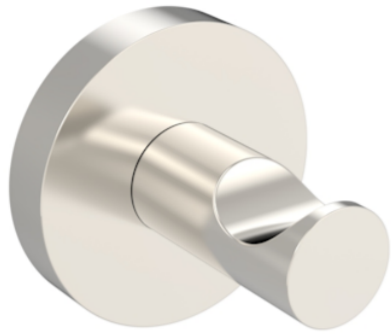

COS ROBE HOOK - BRUSHED NICKEL

PRODUCT INFORMATION

Finish:	Brushed Nickel (PVD)
Height:	52mm
Width:	52mm
Depth:	50mm
Material:	Brass
Weight:	0.2kg
Guarantee:	5 years

Product Code: CO190.BN

DESCRIPTION

The COS collection was designed to create brassware that was both modern and classic to suit any style of bathroom. The accessories will be the perfect finishing touches needed to complete your bathroom look.

Choose this robe hook in brushed nickel for a stylish and modern look whether its purpose be for hanging your bath robe or towels.

TECHNICAL DRAWING

Saneux reserves the right to alter the specifications and product range without prior notice. Dimensions are given as a guide only. Dimensions should not be used for surrounding furniture, fixtures and fittings until the product is on site.