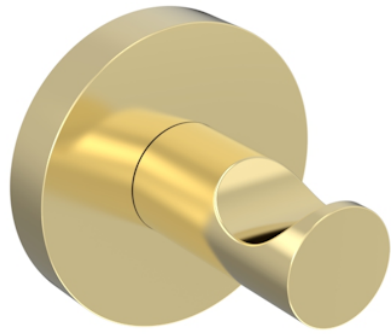

COS ROBE HOOK - BRUSHED BRASS

PRODUCT INFORMATION

Finish:	Brushed Brass (PVD)
Height:	52mm
Width:	52mm
Depth:	50mm
Material:	Brass
Weight:	0.2kg
Guarantee:	5 years

Product Code: CO190.BB

DESCRIPTION

The COS collection was designed to create brassware that was both modern and classic to suit any style of bathroom. The accessories will be the perfect finishing touches needed to complete your bathroom look.

Choose this robe hook in brushed brass for a stylish and modern look whether its purpose be for hanging your bath robe or towels.

TECHNICAL DRAWING

Saneux reserves the right to alter the specifications and product range without prior notice. Dimensions are given as a guide only. Dimensions should not be used for surrounding furniture, fixtures and fittings until the product is on site.