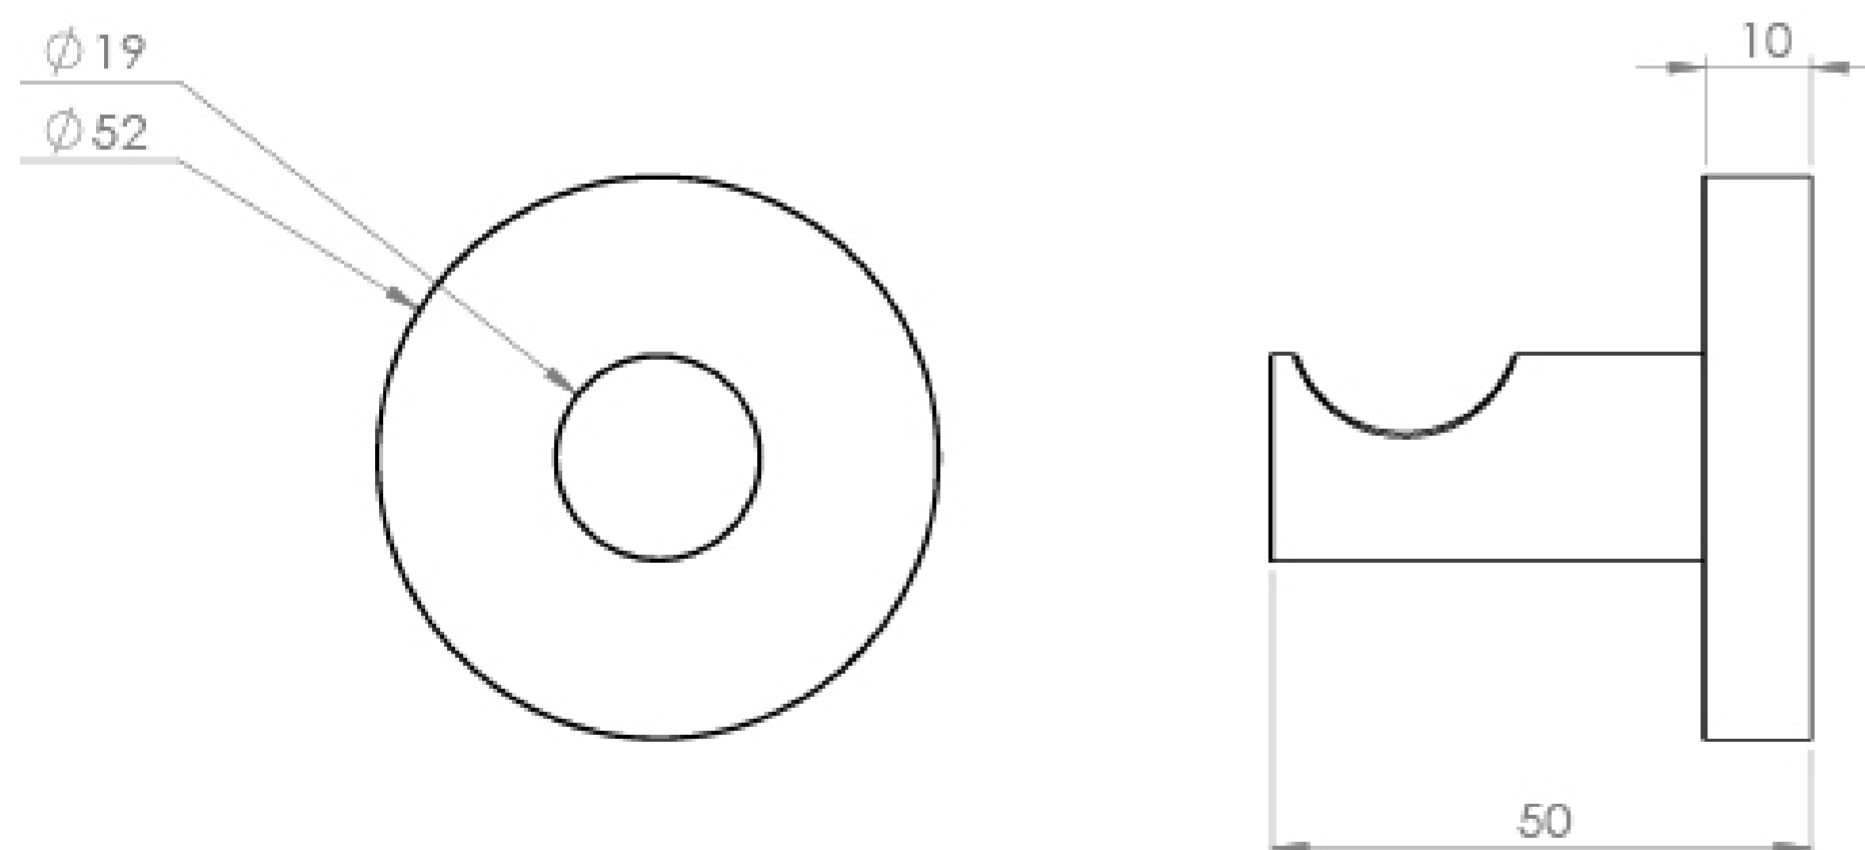

COS ROBE HOOK - BRUSHED BRASS

PRODUCT INFORMATION

Finish:	Brushed Brass (PVD)
Height:	52mm
Width:	52mm
Depth:	50mm
Material:	Brass
Weight:	0.2kg
Guarantee:	5 years

Product Code: CO190.BB

DESCRIPTION

The COS collection was designed to create brassware that was both modern and classic to suit any style of bathroom. The accessories will be the perfect finishing touches needed to complete your bathroom look.

Choose this robe hook in brushed brass for a stylish and modern look whether its purpose be for hanging your bath robe or towels.

TECHNICAL DRAWING

Saneux reserves the right to alter the specifications and product range without prior notice. Dimensions are given as a guide only. Dimensions should not be used for surrounding furniture, fixtures and fittings until the product is on site.