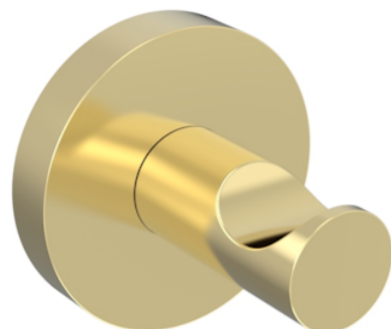

COS ROBE HOOK - BRUSHED BRASS

PRODUCT INFORMATION

Finish:	Brushed Brass (PVD)
Height:	52mm
Width:	52mm
Depth:	50mm
Material:	Brass
Weight:	0.2kg
Guarantee:	5 years

Product Code: CO190.BB

DESCRIPTION

The COS collection was designed to create brassware that was both modern and classic to suit any style of bathroom. The accessories will be the perfect finishing touches needed to complete your bathroom look.

Choose this robe hook in brushed brass for a stylish and modern look whether its purpose be for hanging your bath robe or towels.

TECHNICAL DRAWING

Saneux reserves the right to alter the specifications and product range without prior notice. Dimensions are given as a guide only. Dimensions should not be used for surrounding furniture, fixtures and fittings until the product is on site.