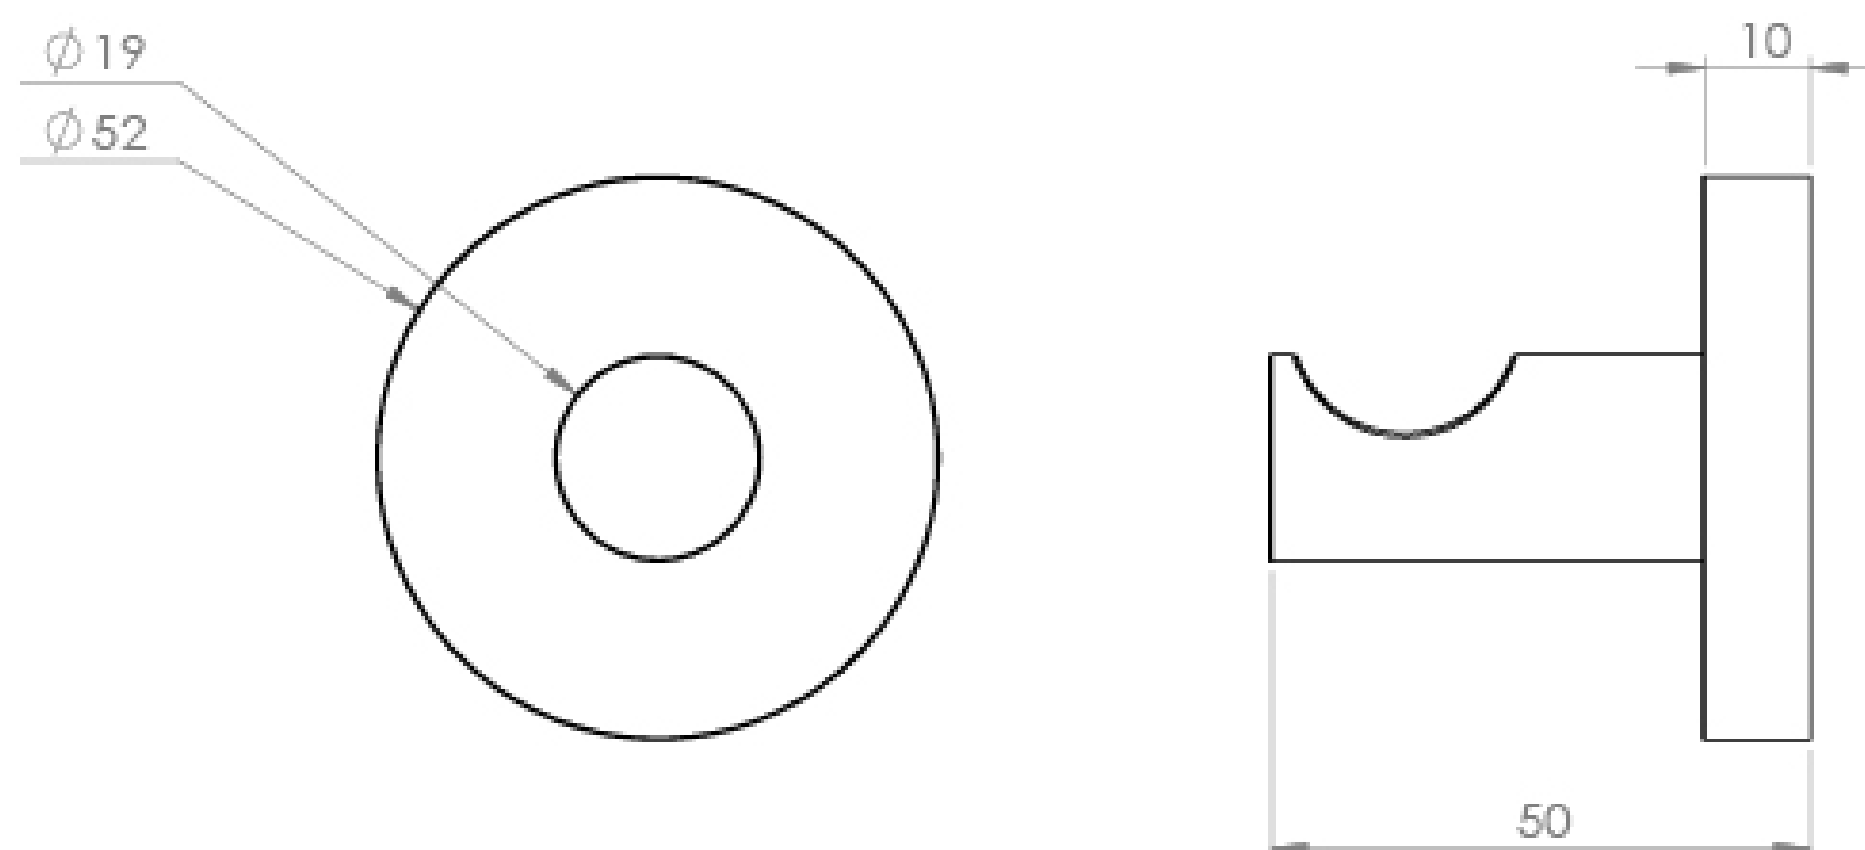

COS ROBE HOOK - BRUSHED BRASS

PRODUCT INFORMATION

Finish:	Brushed Brass (PVD)
Height:	52mm
Width:	52mm
Depth:	50mm
Material:	Brass
Weight:	0.2kg
Guarantee:	5 years

Product Code: CO190.BB

DESCRIPTION

The COS collection was designed to create brassware that was both modern and classic to suit any style of bathroom. The accessories will be the perfect finishing touches needed to complete your bathroom look.

Choose this robe hook in brushed brass for a stylish and modern look whether its purpose be for hanging your bath robe or towels.

TECHNICAL DRAWING

Saneux reserves the right to alter the specifications and product range without prior notice. Dimensions are given as a guide only. Dimensions should not be used for surrounding furniture, fixtures and fittings until the product is on site.