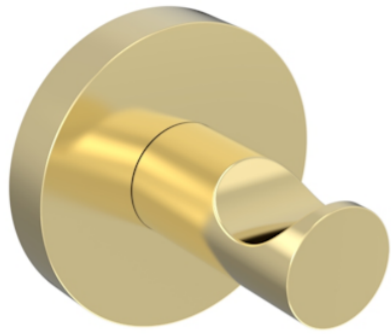

## COS ROBE HOOK - BRUSHED BRASS

### PRODUCT INFORMATION

<b>Finish:</b>	Brushed Brass (PVD)
<b>Height:</b>	52mm
<b>Width:</b>	52mm
<b>Depth:</b>	50mm
<b>Material:</b>	Brass
<b>Weight:</b>	0.2kg
<b>Guarantee:</b>	5 years

**Product Code:** CO190.BB

### DESCRIPTION

The COS collection was designed to create brassware that was both modern and classic to suit any style of bathroom. The accessories will be the perfect finishing touches needed to complete your bathroom look.

Choose this robe hook in brushed brass for a stylish and modern look whether its purpose be for hanging your bath robe or towels.