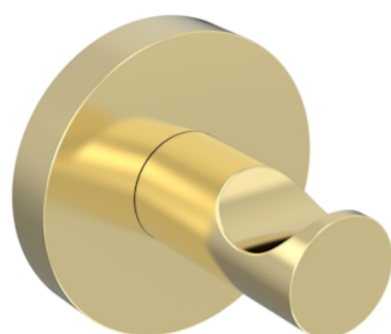

COS ROBE HOOK - BRUSHED BRASS

PRODUCT INFORMATION

Finish:	Brushed Brass (PVD)
Height:	52mm
Width:	52mm
Depth:	50mm
Material:	Brass
Weight:	0.2kg
Guarantee:	5 years

Product Code: CO190.BB

DESCRIPTION

The COS collection was designed to create brassware that was both modern and classic to suit any style of bathroom. The accessories will be the perfect finishing touches needed to complete your bathroom look.

Choose this robe hook in brushed brass for a stylish and modern look whether its purpose be for hanging your bath robe or towels.

TECHNICAL DRAWING

Saneux reserves the right to alter the specifications and product range without prior notice. Dimensions are given as a guide only. Dimensions should not be used for surrounding furniture, fixtures and fittings until the product is on site.