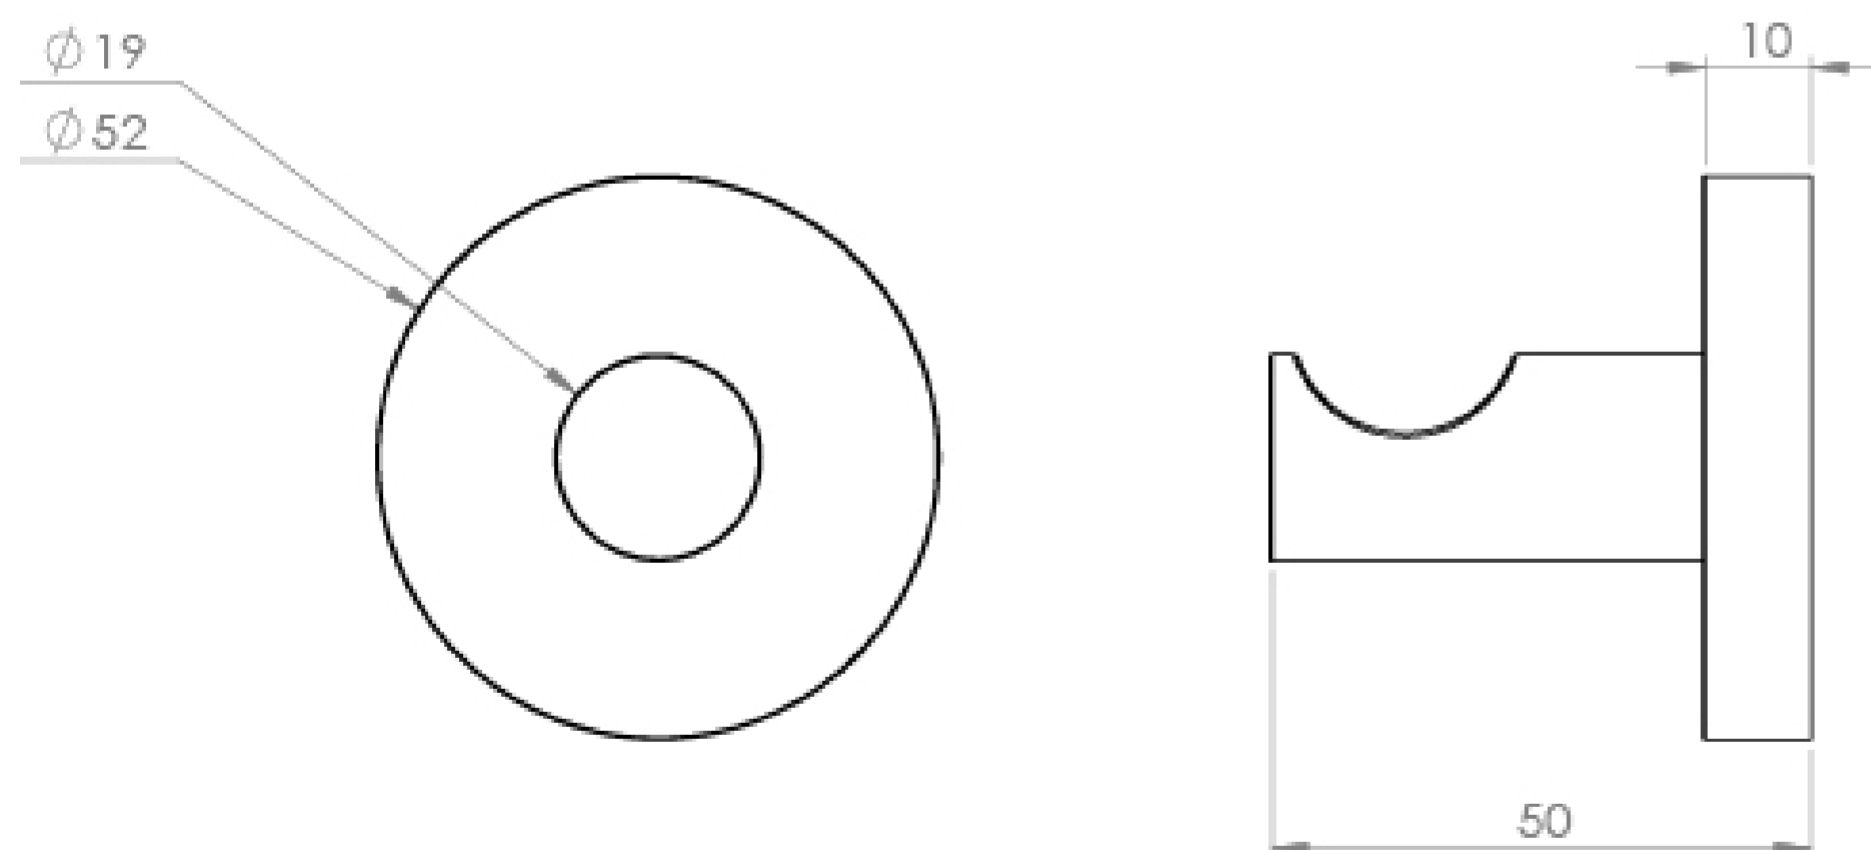

COS ROBE HOOK - BRUSHED BRASS

PRODUCT INFORMATION

Finish:	Brushed Brass (PVD)
Height:	52mm
Width:	52mm
Depth:	50mm
Material:	Brass
Weight:	0.2kg
Guarantee:	5 years

Product Code: CO190.BB

DESCRIPTION

The COS collection was designed to create brassware that was both modern and classic to suit any style of bathroom. The accessories will be the perfect finishing touches needed to complete your bathroom look.

Choose this robe hook in brushed brass for a stylish and modern look whether its purpose be for hanging your bath robe or towels.

TECHNICAL DRAWING

Saneux reserves the right to alter the specifications and product range without prior notice. Dimensions are given as a guide only. Dimensions should not be used for surrounding furniture, fixtures and fittings until the product is on site.