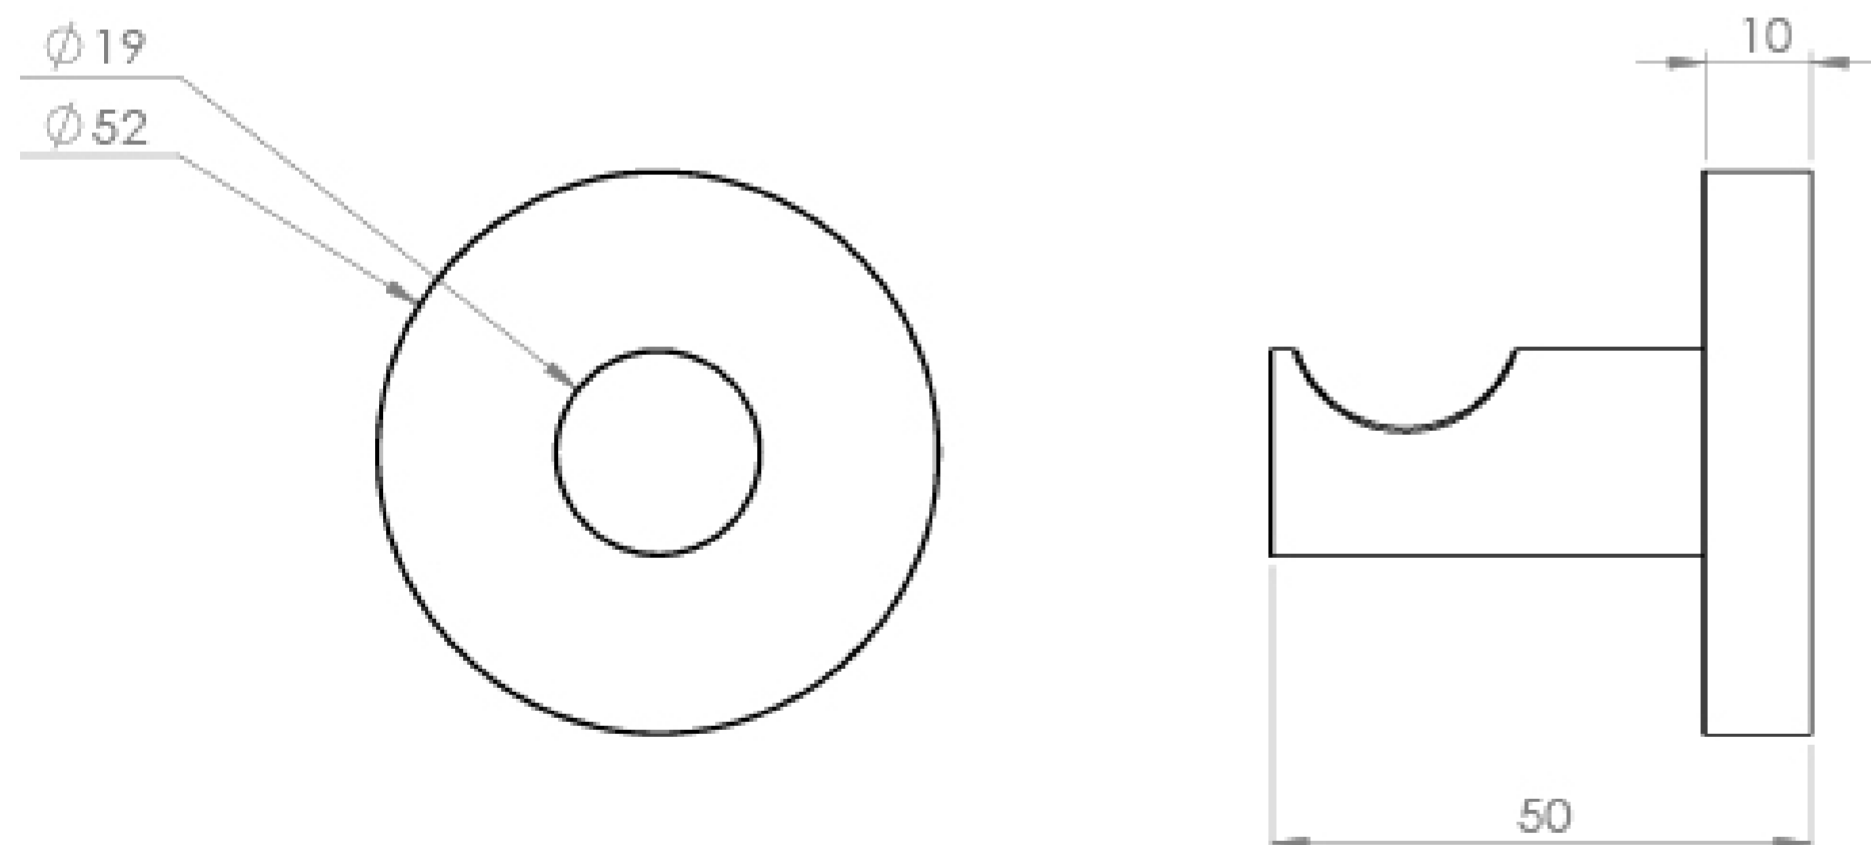

COS ROBE HOOK - CHROME

PRODUCT INFORMATION

Finish:	Chrome
Height:	52mm
Width:	52mm
Depth:	50mm
Material:	Brass
Weight:	0.2kg
Guarantee:	5 years

Product Code: CO190

DESCRIPTION

The COS collection was designed to create brassware that was both modern and classic to suit any style of bathroom. The accessories will be the perfect finishing touches needed to complete your bathroom look.

Choose this robe hook in chrome for a classic yet modern style whether its purpose be for hanging your bath robe or towels.

TECHNICAL DRAWING

Saneux reserves the right to alter the specifications and product range without prior notice. Dimensions are given as a guide only. Dimensions should not be used for surrounding furniture, fixtures and fittings until the product is on site.