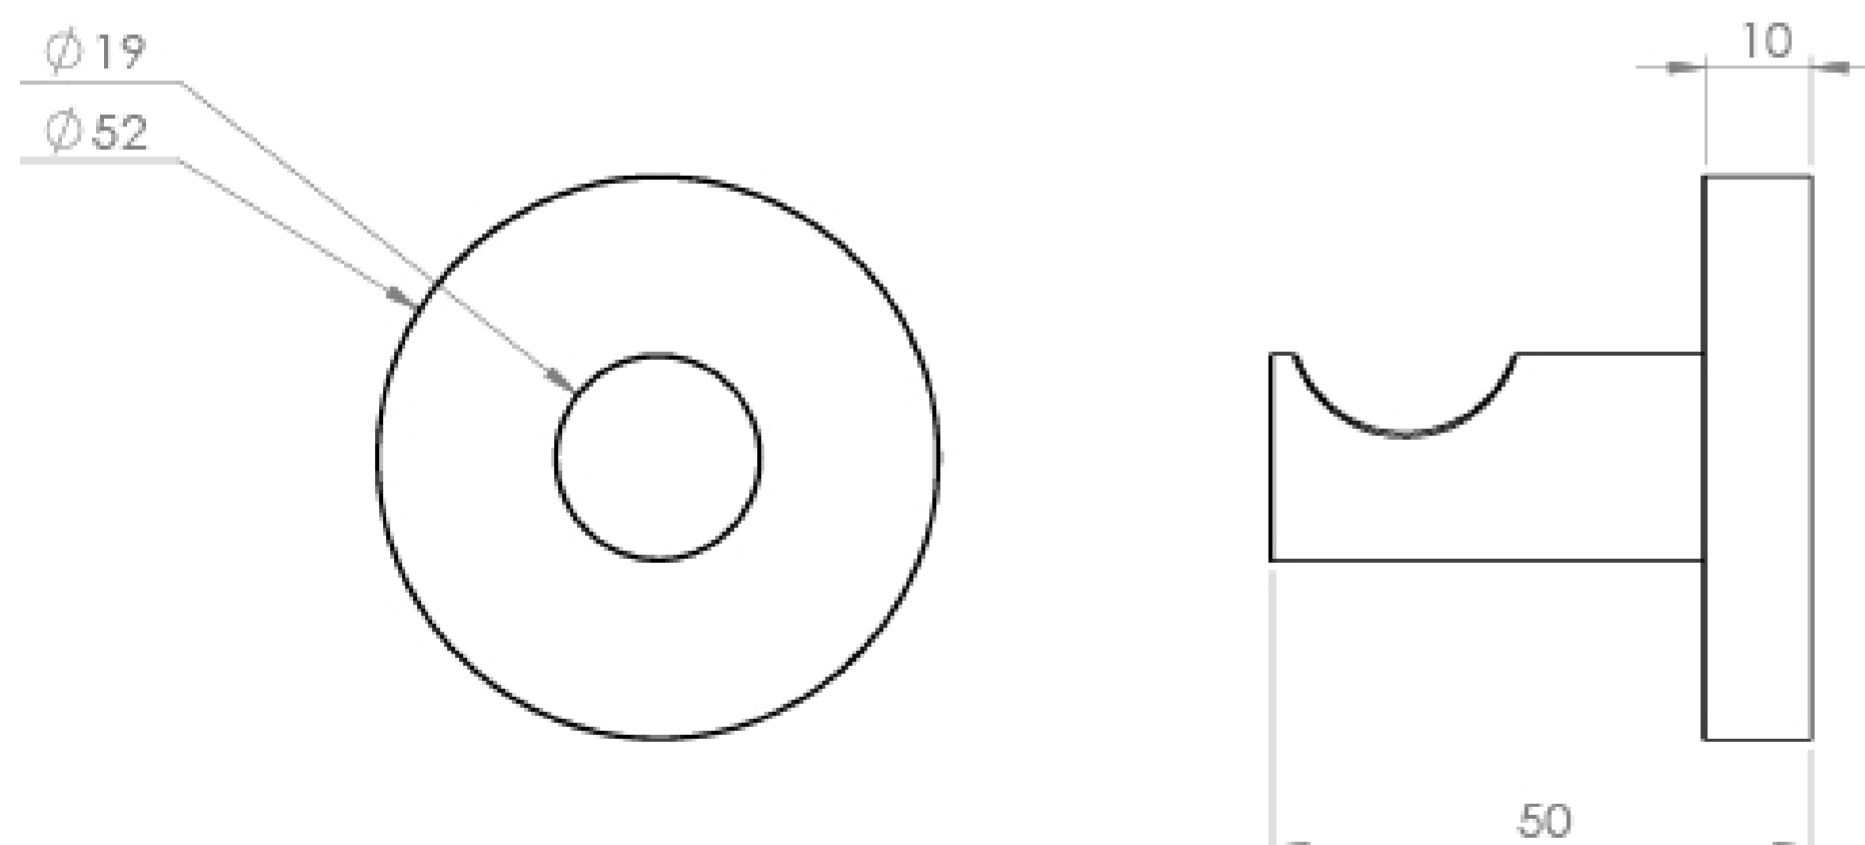

COS ROBE HOOK - CHROME

PRODUCT INFORMATION

Finish:	Chrome
Height:	52mm
Width:	52mm
Depth:	50mm
Material:	Brass
Weight:	0.2kg
Guarantee:	5 years

Product Code: CO190

DESCRIPTION

The COS collection was designed to create brassware that was both modern and classic to suit any style of bathroom. The accessories will be the perfect finishing touches needed to complete your bathroom look.

Choose this robe hook in chrome for a classic yet modern style whether its purpose be for hanging your bath robe or towels.

TECHNICAL DRAWING

Saneux reserves the right to alter the specifications and product range without prior notice. Dimensions are given as a guide only. Dimensions should not be used for surrounding furniture, fixtures and fittings until the product is on site.