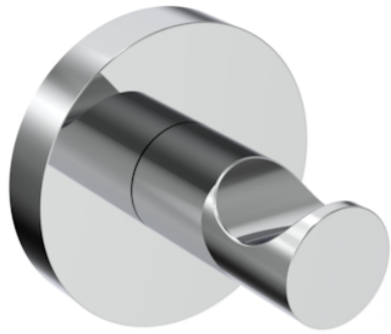

COS ROBE HOOK - CHROME

PRODUCT INFORMATION

Finish:	Chrome
Height:	52mm
Width:	52mm
Depth:	50mm
Material:	Brass
Weight:	0.2kg
Guarantee:	5 years

Product Code: CO190

DESCRIPTION

The COS collection was designed to create brassware that was both modern and classic to suit any style of bathroom. The accessories will be the perfect finishing touches needed to complete your bathroom look.

Choose this robe hook in chrome for a classic yet modern style whether its purpose be for hanging your bath robe or towels.

TECHNICAL DRAWING

Saneux reserves the right to alter the specifications and product range without prior notice. Dimensions are given as a guide only. Dimensions should not be used for surrounding furniture, fixtures and fittings until the product is on site.