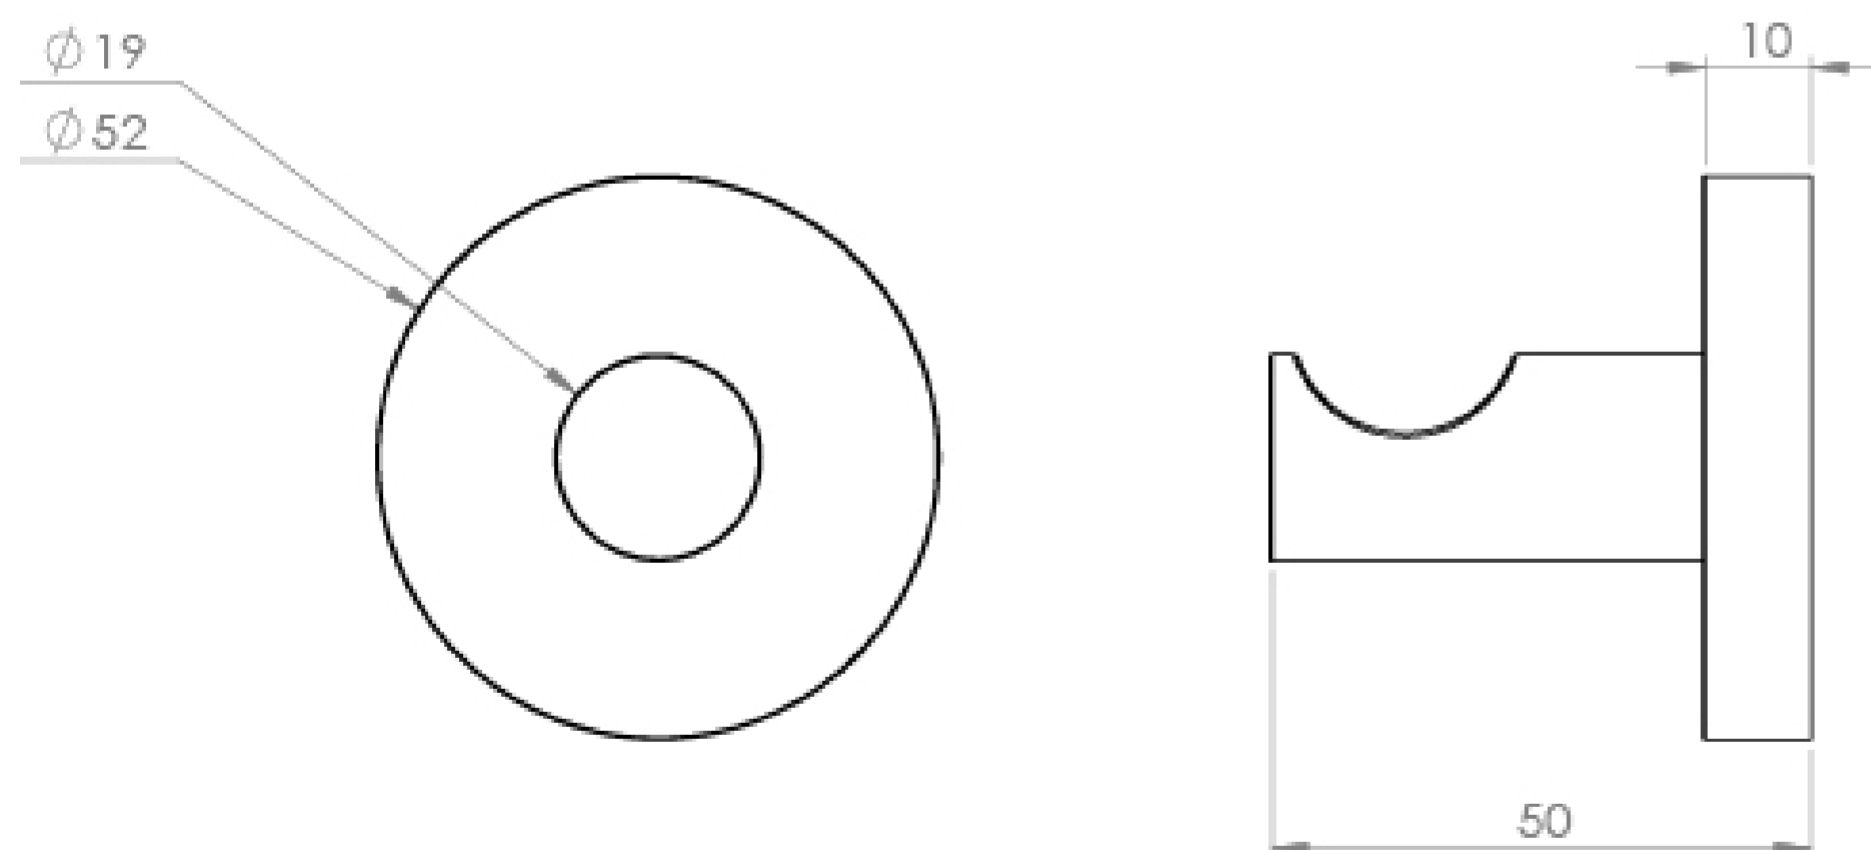

COS ROBE HOOK - CHROME

PRODUCT INFORMATION

Finish:	Chrome
Height:	52mm
Width:	52mm
Depth:	50mm
Material:	Brass
Weight:	0.2kg
Guarantee:	5 years

Product Code: CO190

DESCRIPTION

The COS collection was designed to create brassware that was both modern and classic to suit any style of bathroom. The accessories will be the perfect finishing touches needed to complete your bathroom look.

Choose this robe hook in chrome for a classic yet modern style whether its purpose be for hanging your bath robe or towels.

TECHNICAL DRAWING

Saneux reserves the right to alter the specifications and product range without prior notice. Dimensions are given as a guide only. Dimensions should not be used for surrounding furniture, fixtures and fittings until the product is on site.