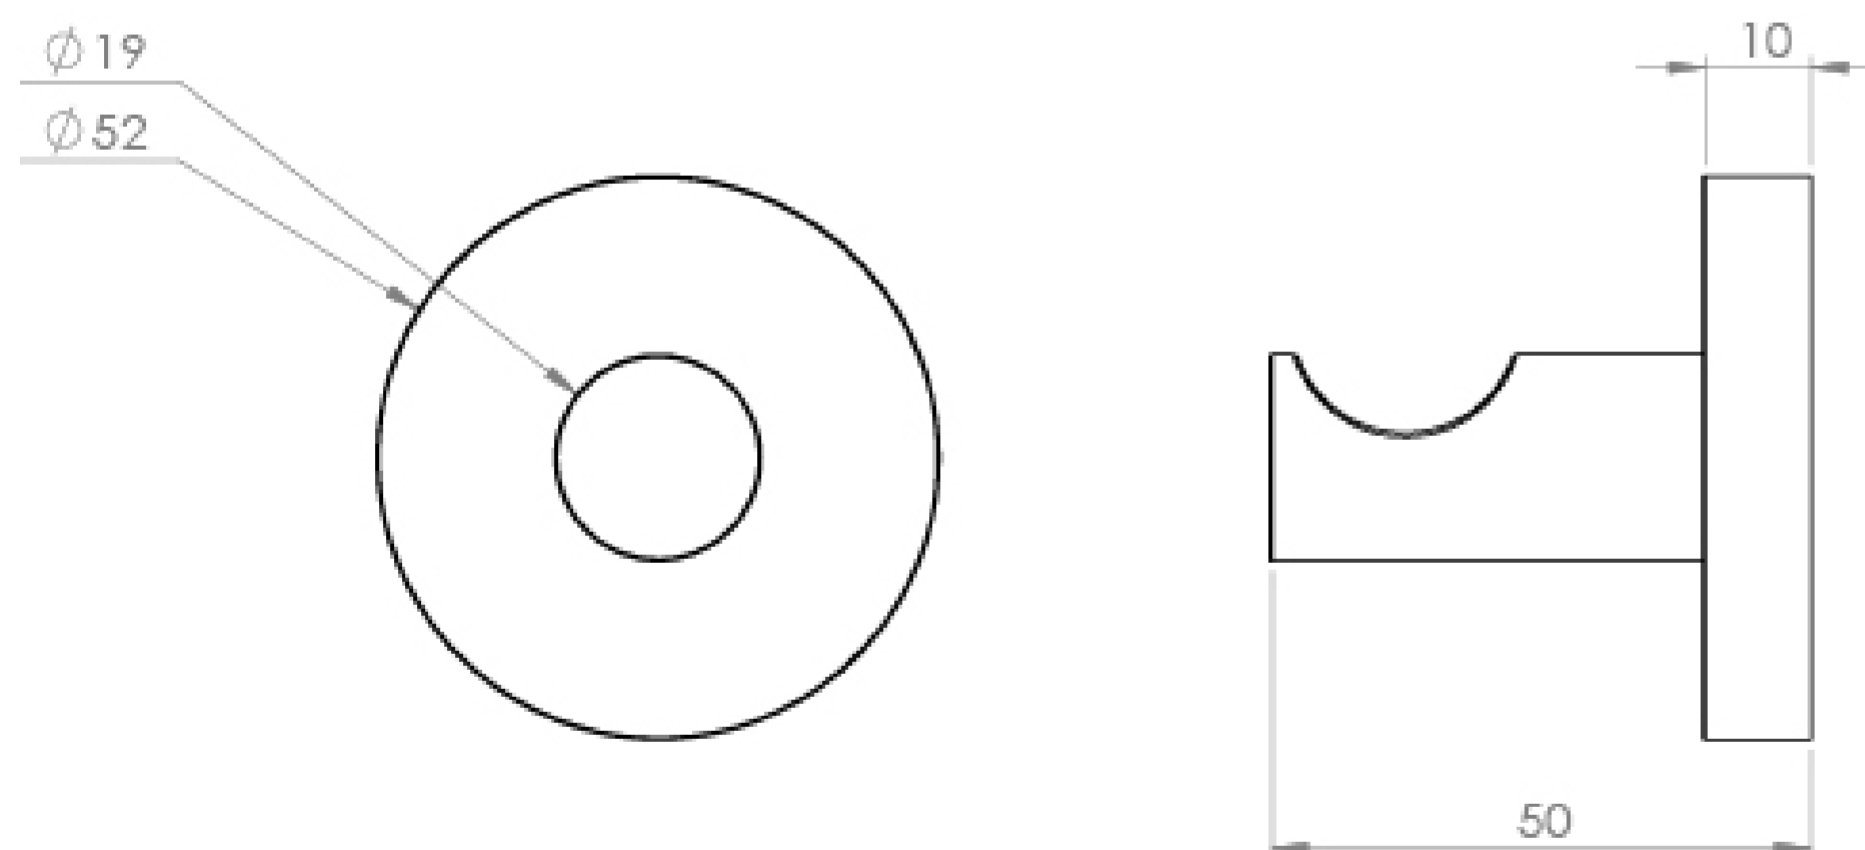

COS ROBE HOOK - CHROME

PRODUCT INFORMATION

Finish:	Chrome
Height:	52mm
Width:	52mm
Depth:	50mm
Material:	Brass
Weight:	0.2kg
Guarantee:	5 years

Product Code: CO190

DESCRIPTION

The COS collection was designed to create brassware that was both modern and classic to suit any style of bathroom. The accessories will be the perfect finishing touches needed to complete your bathroom look.

Choose this robe hook in chrome for a classic yet modern style whether its purpose be for hanging your bath robe or towels.

TECHNICAL DRAWING

Saneux reserves the right to alter the specifications and product range without prior notice. Dimensions are given as a guide only. Dimensions should not be used for surrounding furniture, fixtures and fittings until the product is on site.