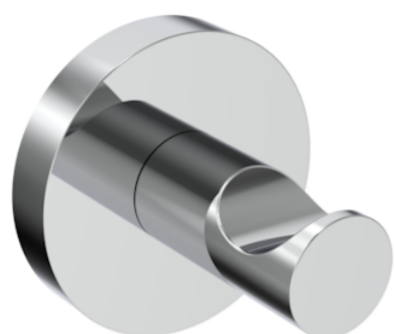

COS ROBE HOOK - CHROME

PRODUCT INFORMATION

Finish:	Chrome
Height:	52mm
Width:	52mm
Depth:	50mm
Material:	Brass
Weight:	0.2kg
Guarantee:	5 years

Product Code: CO190

DESCRIPTION

The COS collection was designed to create brassware that was both modern and classic to suit any style of bathroom. The accessories will be the perfect finishing touches needed to complete your bathroom look.

Choose this robe hook in chrome for a classic yet modern style whether its purpose be for hanging your bath robe or towels.

TECHNICAL DRAWING

Saneux reserves the right to alter the specifications and product range without prior notice. Dimensions are given as a guide only. Dimensions should not be used for surrounding furniture, fixtures and fittings until the product is on site.