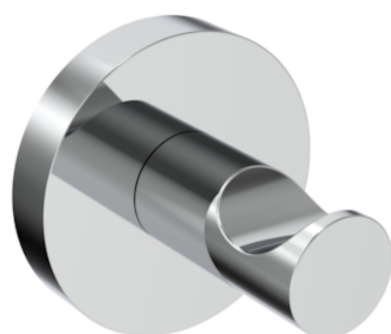

## COS ROBE HOOK - CHROME

### PRODUCT INFORMATION

<b>Finish:</b>	Chrome
<b>Height:</b>	52mm
<b>Width:</b>	52mm
<b>Depth:</b>	50mm
<b>Material:</b>	Brass
<b>Weight:</b>	0.2kg
<b>Guarantee:</b>	5 years

**Product Code:** CO190

### DESCRIPTION

The COS collection was designed to create brassware that was both modern and classic to suit any style of bathroom. The accessories will be the perfect finishing touches needed to complete your bathroom look.

Choose this robe hook in chrome for a classic yet modern style whether its purpose be for hanging your bath robe or towels.