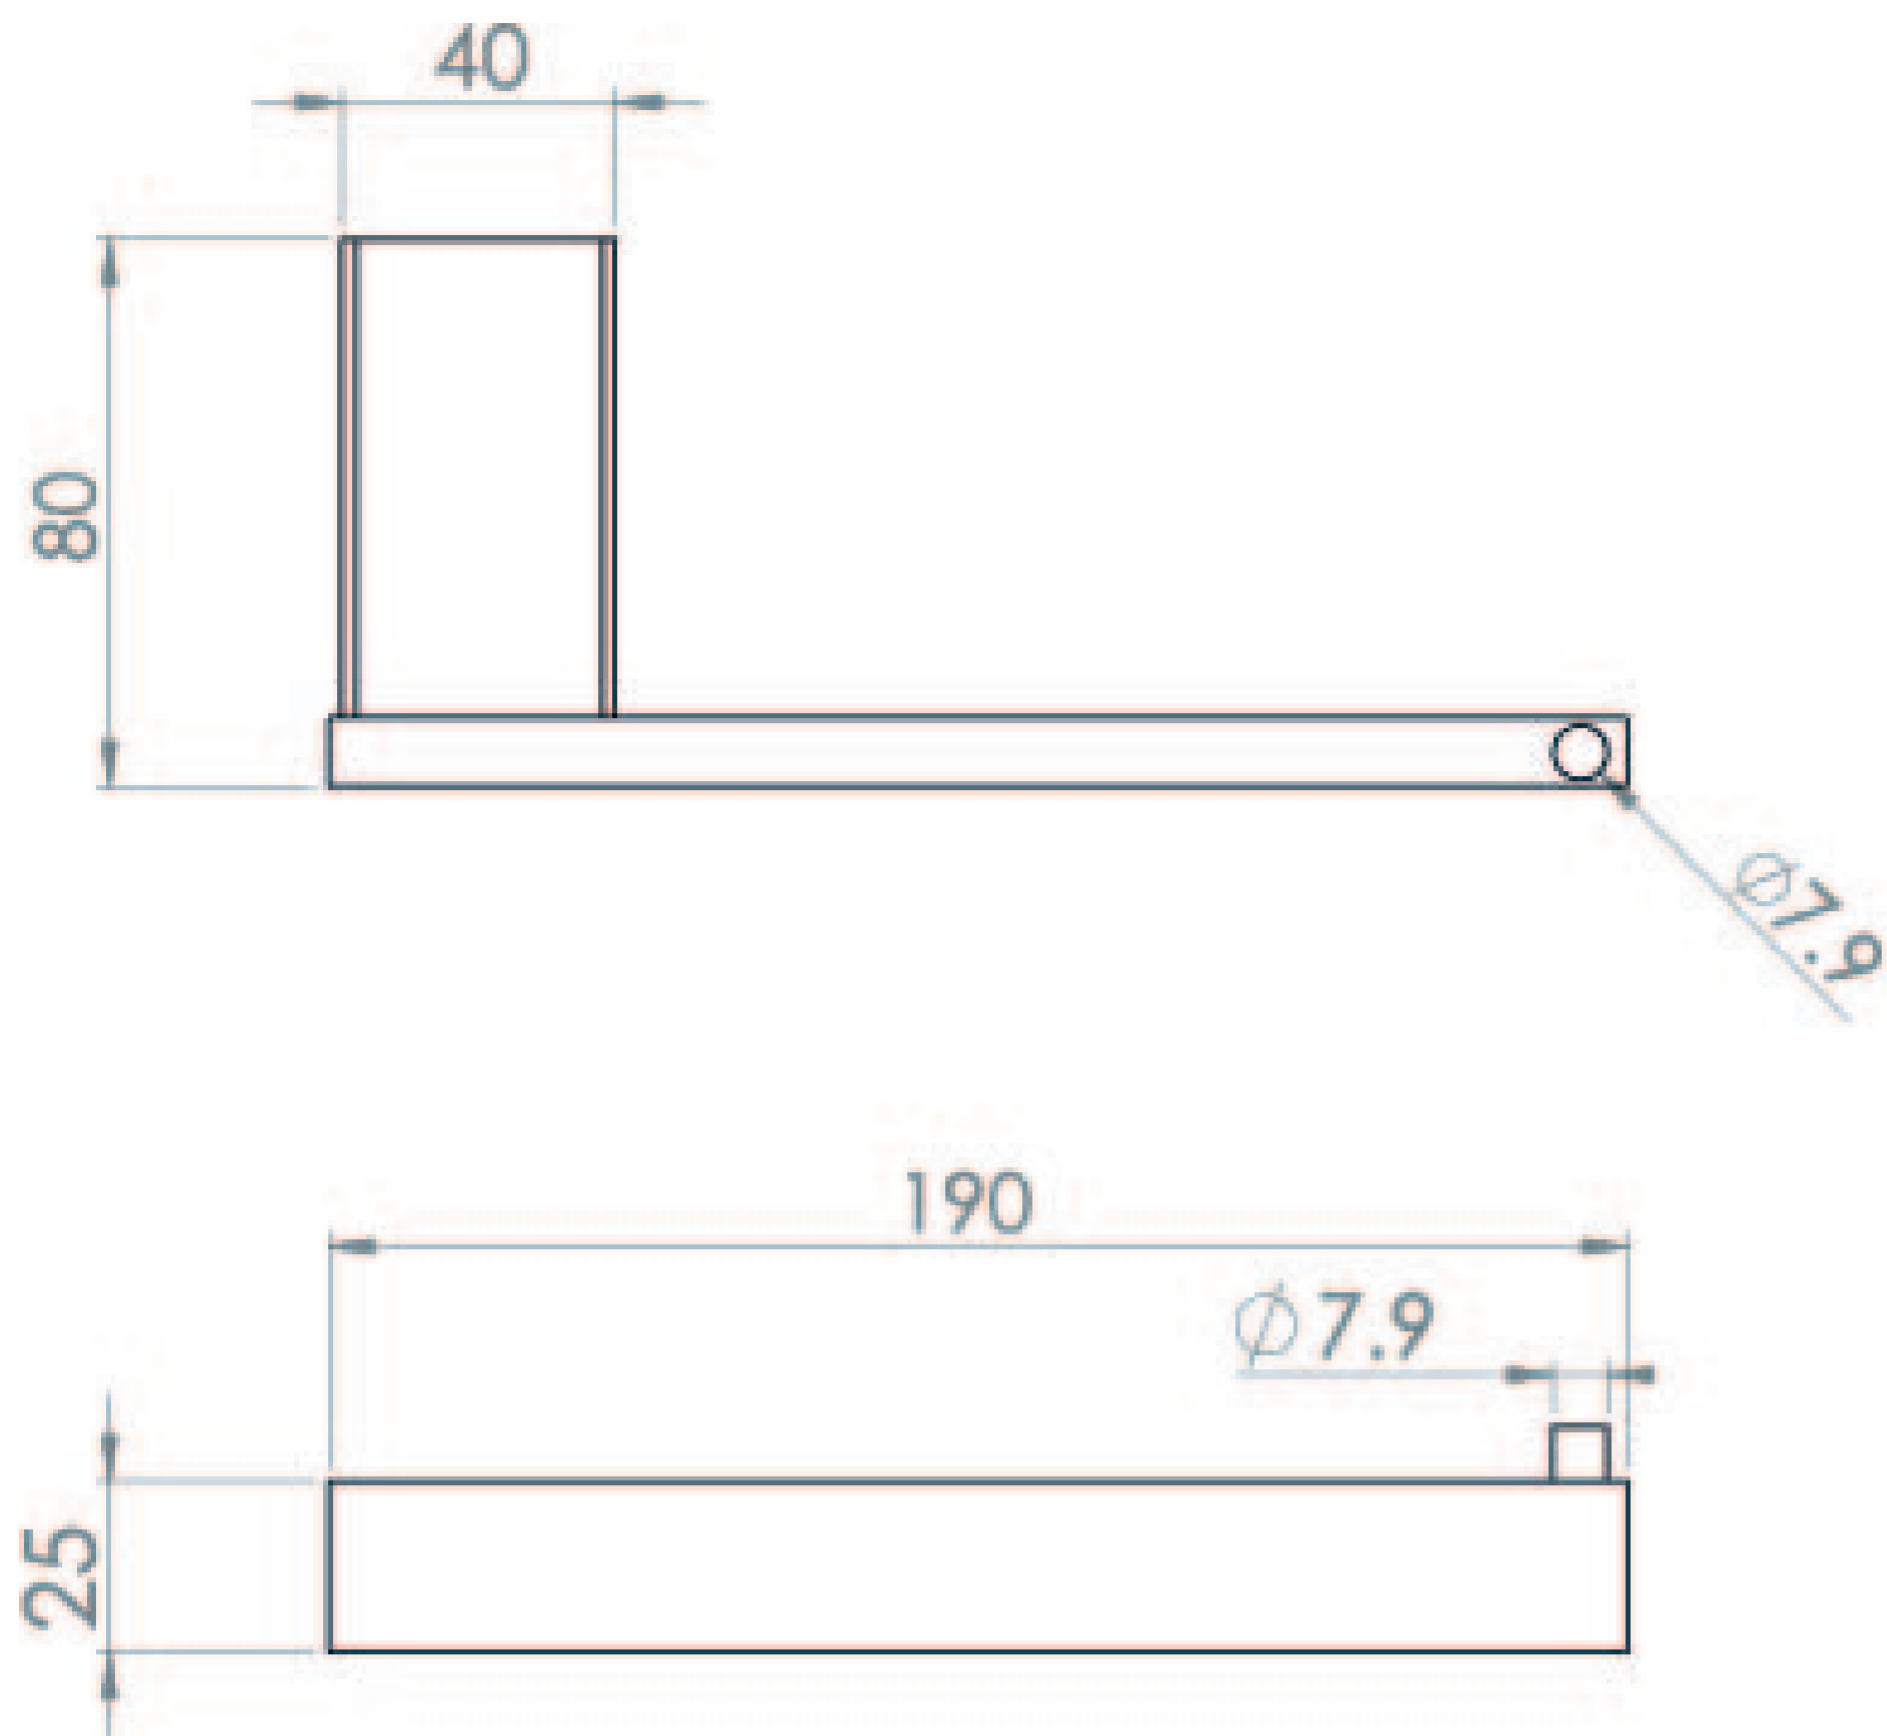

TECHNICAL DRAWING

Saneux reserves the right to alter the specifications and product range without prior notice. Dimensions are given as a guide only. Dimensions should not be used for surrounding furniture, fixtures and fittings until the product is on site.

<https://saneux.com/products/tooga-toilet-roll-holder-matte-black>