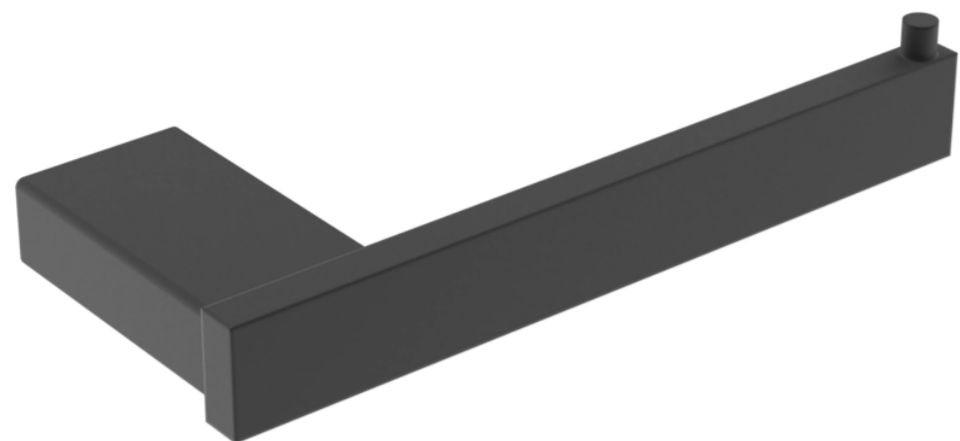

# TOOGA TOILET ROLL HOLDER - MATTE BLACK

---

**Product Code:** TO260.MB

## PRODUCT INFORMATION

<b>Finish:</b>	Matte Black (Electroplated)
<b>Height:</b>	25mm
<b>Width:</b>	190mm
<b>Depth:</b>	80mm
<b>Material:</b>	Brass
<b>Weight:</b>	0.3kg
<b>Guarantee:</b>	5 years

---

## DESCRIPTION

The TOOGA brassware collection features products that will be the focal point of any bathroom with its sharp, sleek lines. The accessories will be the perfect finishing touches needed to complete your bathroom look.

This toilet paper holder in matte black has a clean and simple design, and is to be installed with it facing right as the retention pin at the top prevents the toilet paper from sliding off.

---