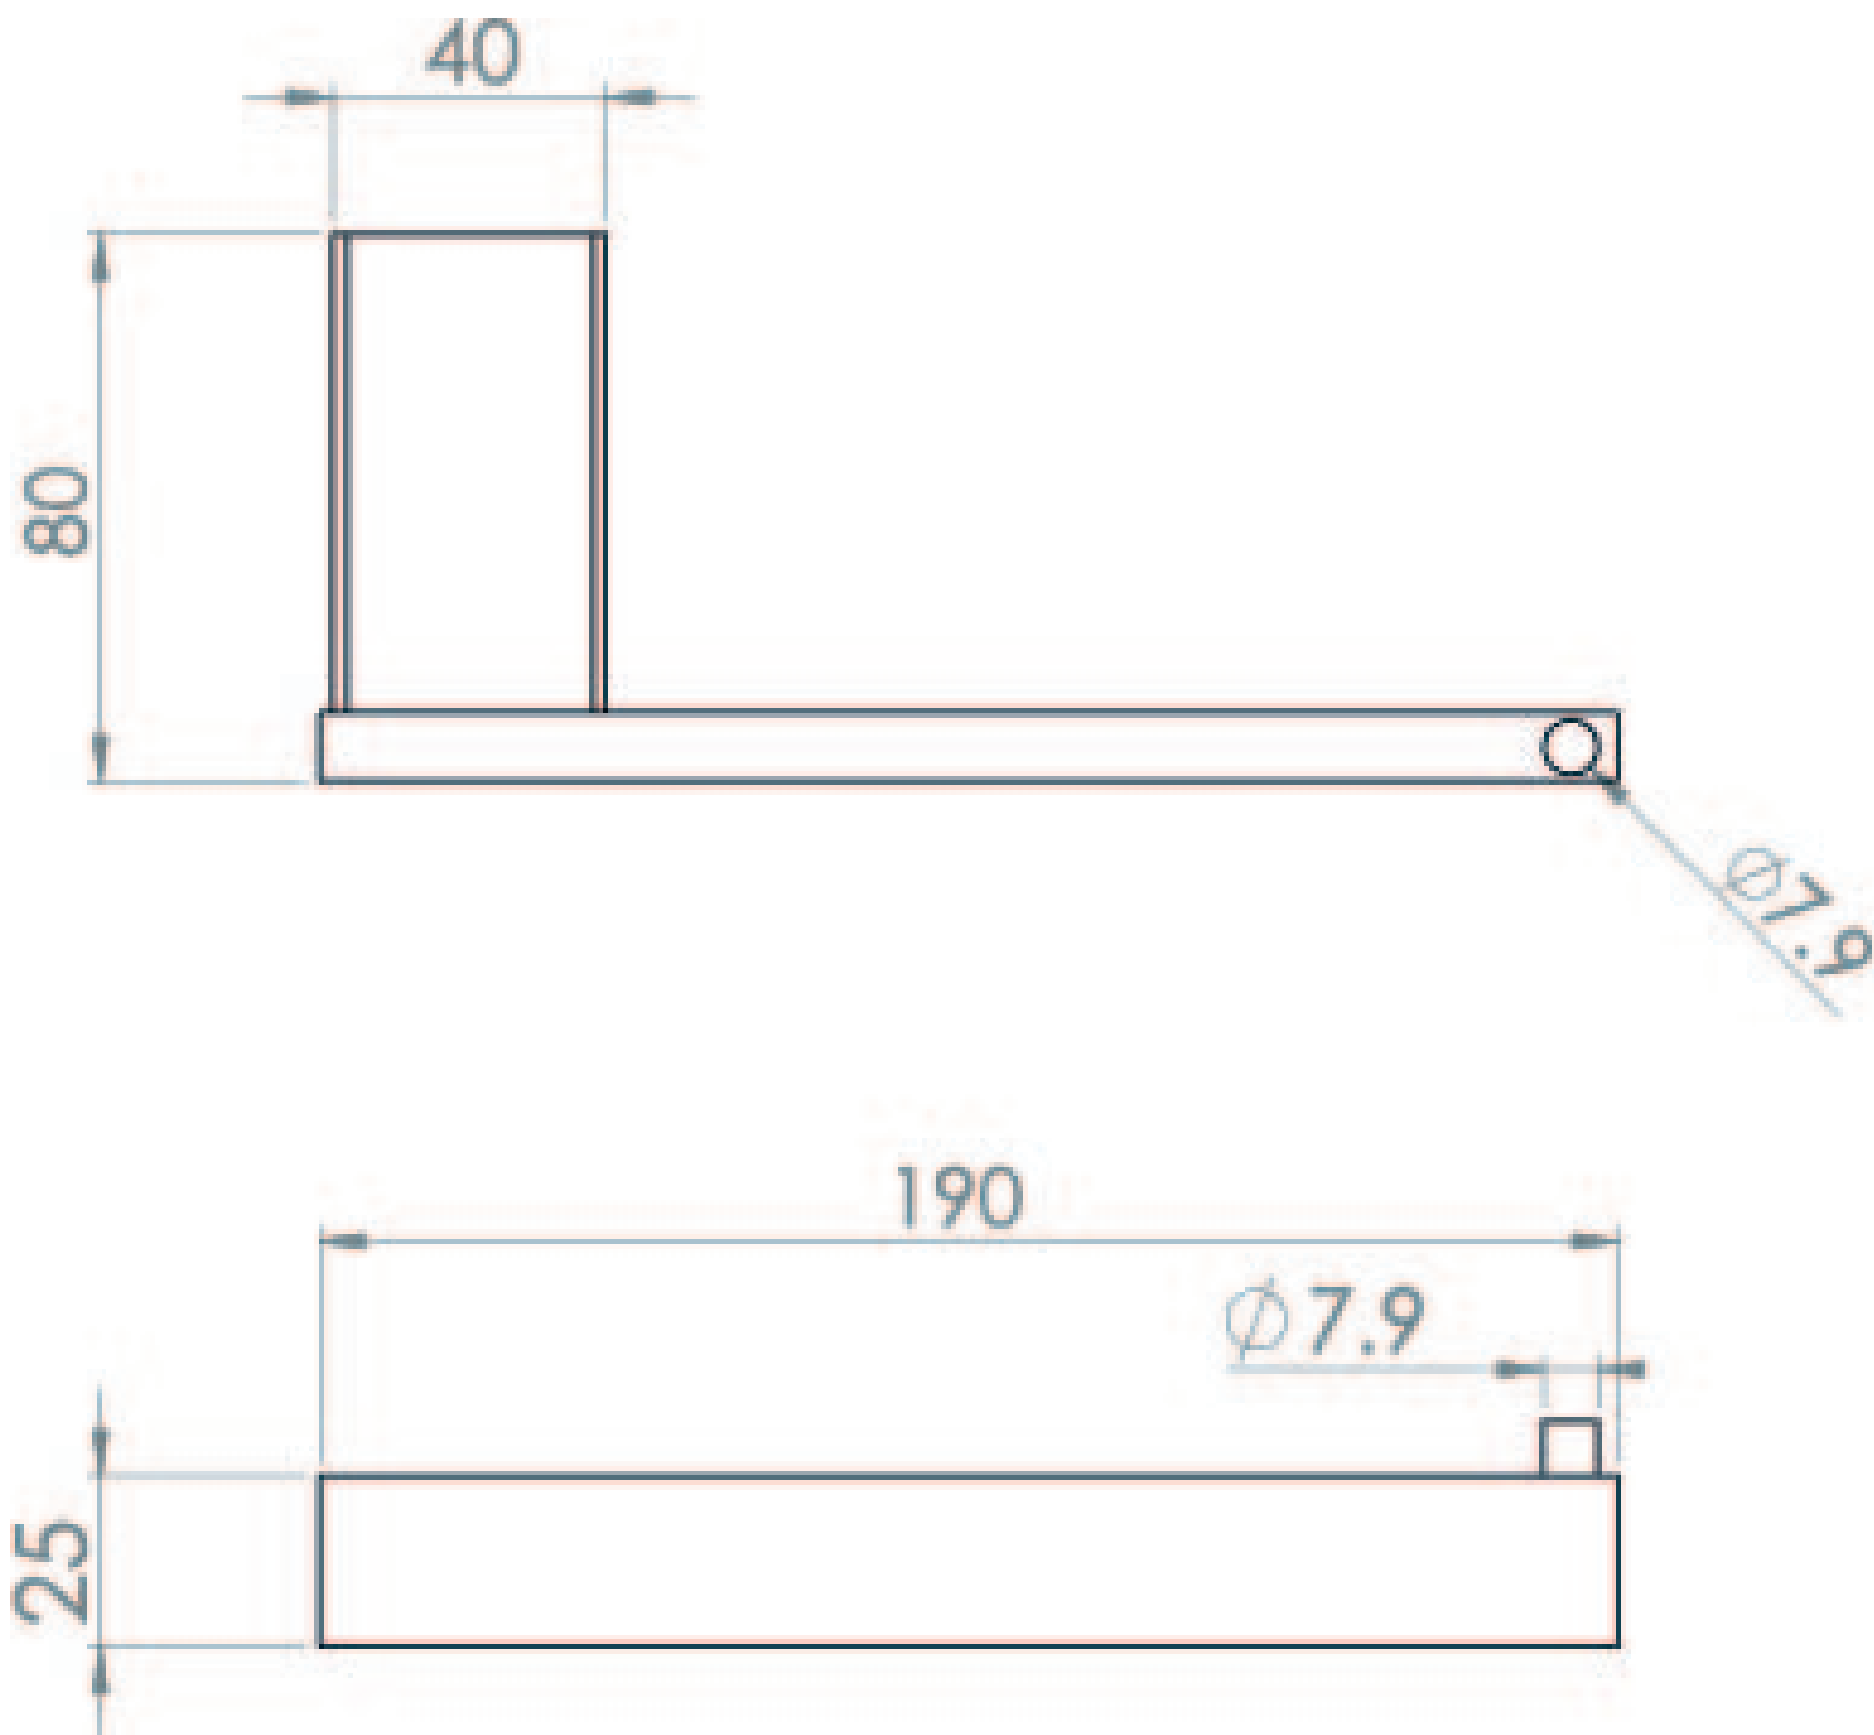

TOOGA TOILET ROLL HOLDER - CHROME

Product Code: TO260

PRODUCT INFORMATION

| | |
|------------------|---------|
| Finish: | Chrome |
| Height: | 25mm |
| Width: | 190mm |
| Depth: | 80mm |
| Material | Brass |
| Weight | 0.3kg |
| Guarantee | 5 years |

This toilet paper holder in chrome has a clean and simple design, and is to be installed with it facing right as the retention pin at the top prevents the toilet paper from sliding off.

TECHNICAL DRAWING