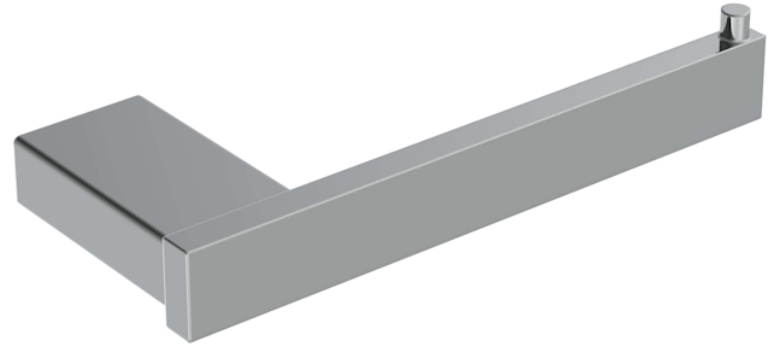

TOOGA TOILET ROLL HOLDER - CHROME

Product Code: TO260

PRODUCT INFORMATION

| | |
|------------------|---------|
| Finish: | Chrome |
| Height: | 25mm |
| Width: | 190mm |
| Depth: | 80mm |
| Material | Brass |
| Weight | 0.3kg |
| Guarantee | 5 years |

DESCRIPTION

The TOOGA brassware collection features products that will be the focal point of any bathroom with its sharp, sleek lines. The accessories will be the perfect finishing touches needed to complete your bathroom look.

This toilet paper holder in chrome has a clean and simple design, and is to be installed with it facing right as the retention pin at the top prevents the toilet paper from sliding off.

TECHNICAL DRAWING