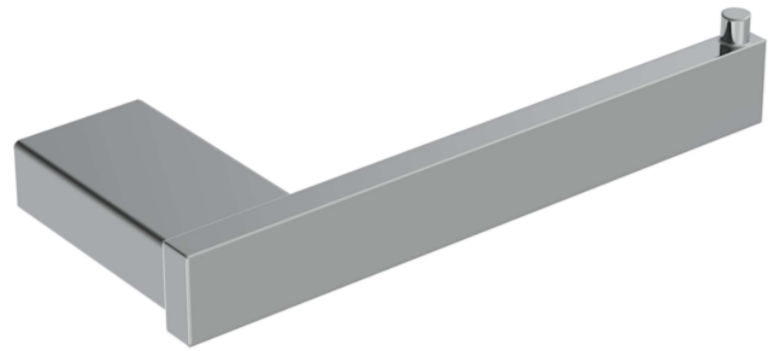

TOOGA TOILET ROLL HOLDER - CHROME

Product Code: TO260

PRODUCT INFORMATION

Finish:	Chrome
Height:	25mm
Width:	190mm
Depth:	80mm
Material	Brass
Weight	0.3kg
Guarantee	5 years

DESCRIPTION

The TOOGA brassware collection features products that will be the focal point of any bathroom with its sharp, sleek lines. The accessories will be the perfect finishing touches needed to complete your bathroom look.

This toilet paper holder in chrome has a clean and simple design, and is to be installed with it facing right as the retention pin at the top prevents the toilet paper from sliding off.

TECHNICAL DRAWING