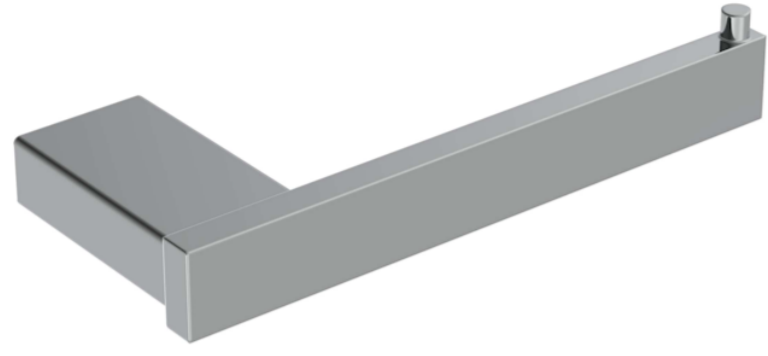

TOOGA TOILET ROLL HOLDER - CHROME

Product Code: TO260

PRODUCT INFORMATION

| | |
|------------------|---------|
| Finish: | Chrome |
| Height: | 25mm |
| Width: | 190mm |
| Depth: | 80mm |
| Material | Brass |
| Weight | 0.3kg |
| Guarantee | 5 years |

DESCRIPTION

The TOOGA brassware collection features products that will be the focal point of any bathroom with its sharp, sleek lines. The accessories will be the perfect finishing touches needed to complete your bathroom look.

This toilet paper holder in chrome has a clean and simple design, and is to be installed with it facing right as the retention pin at the top prevents the toilet paper from sliding off.

TECHNICAL DRAWING