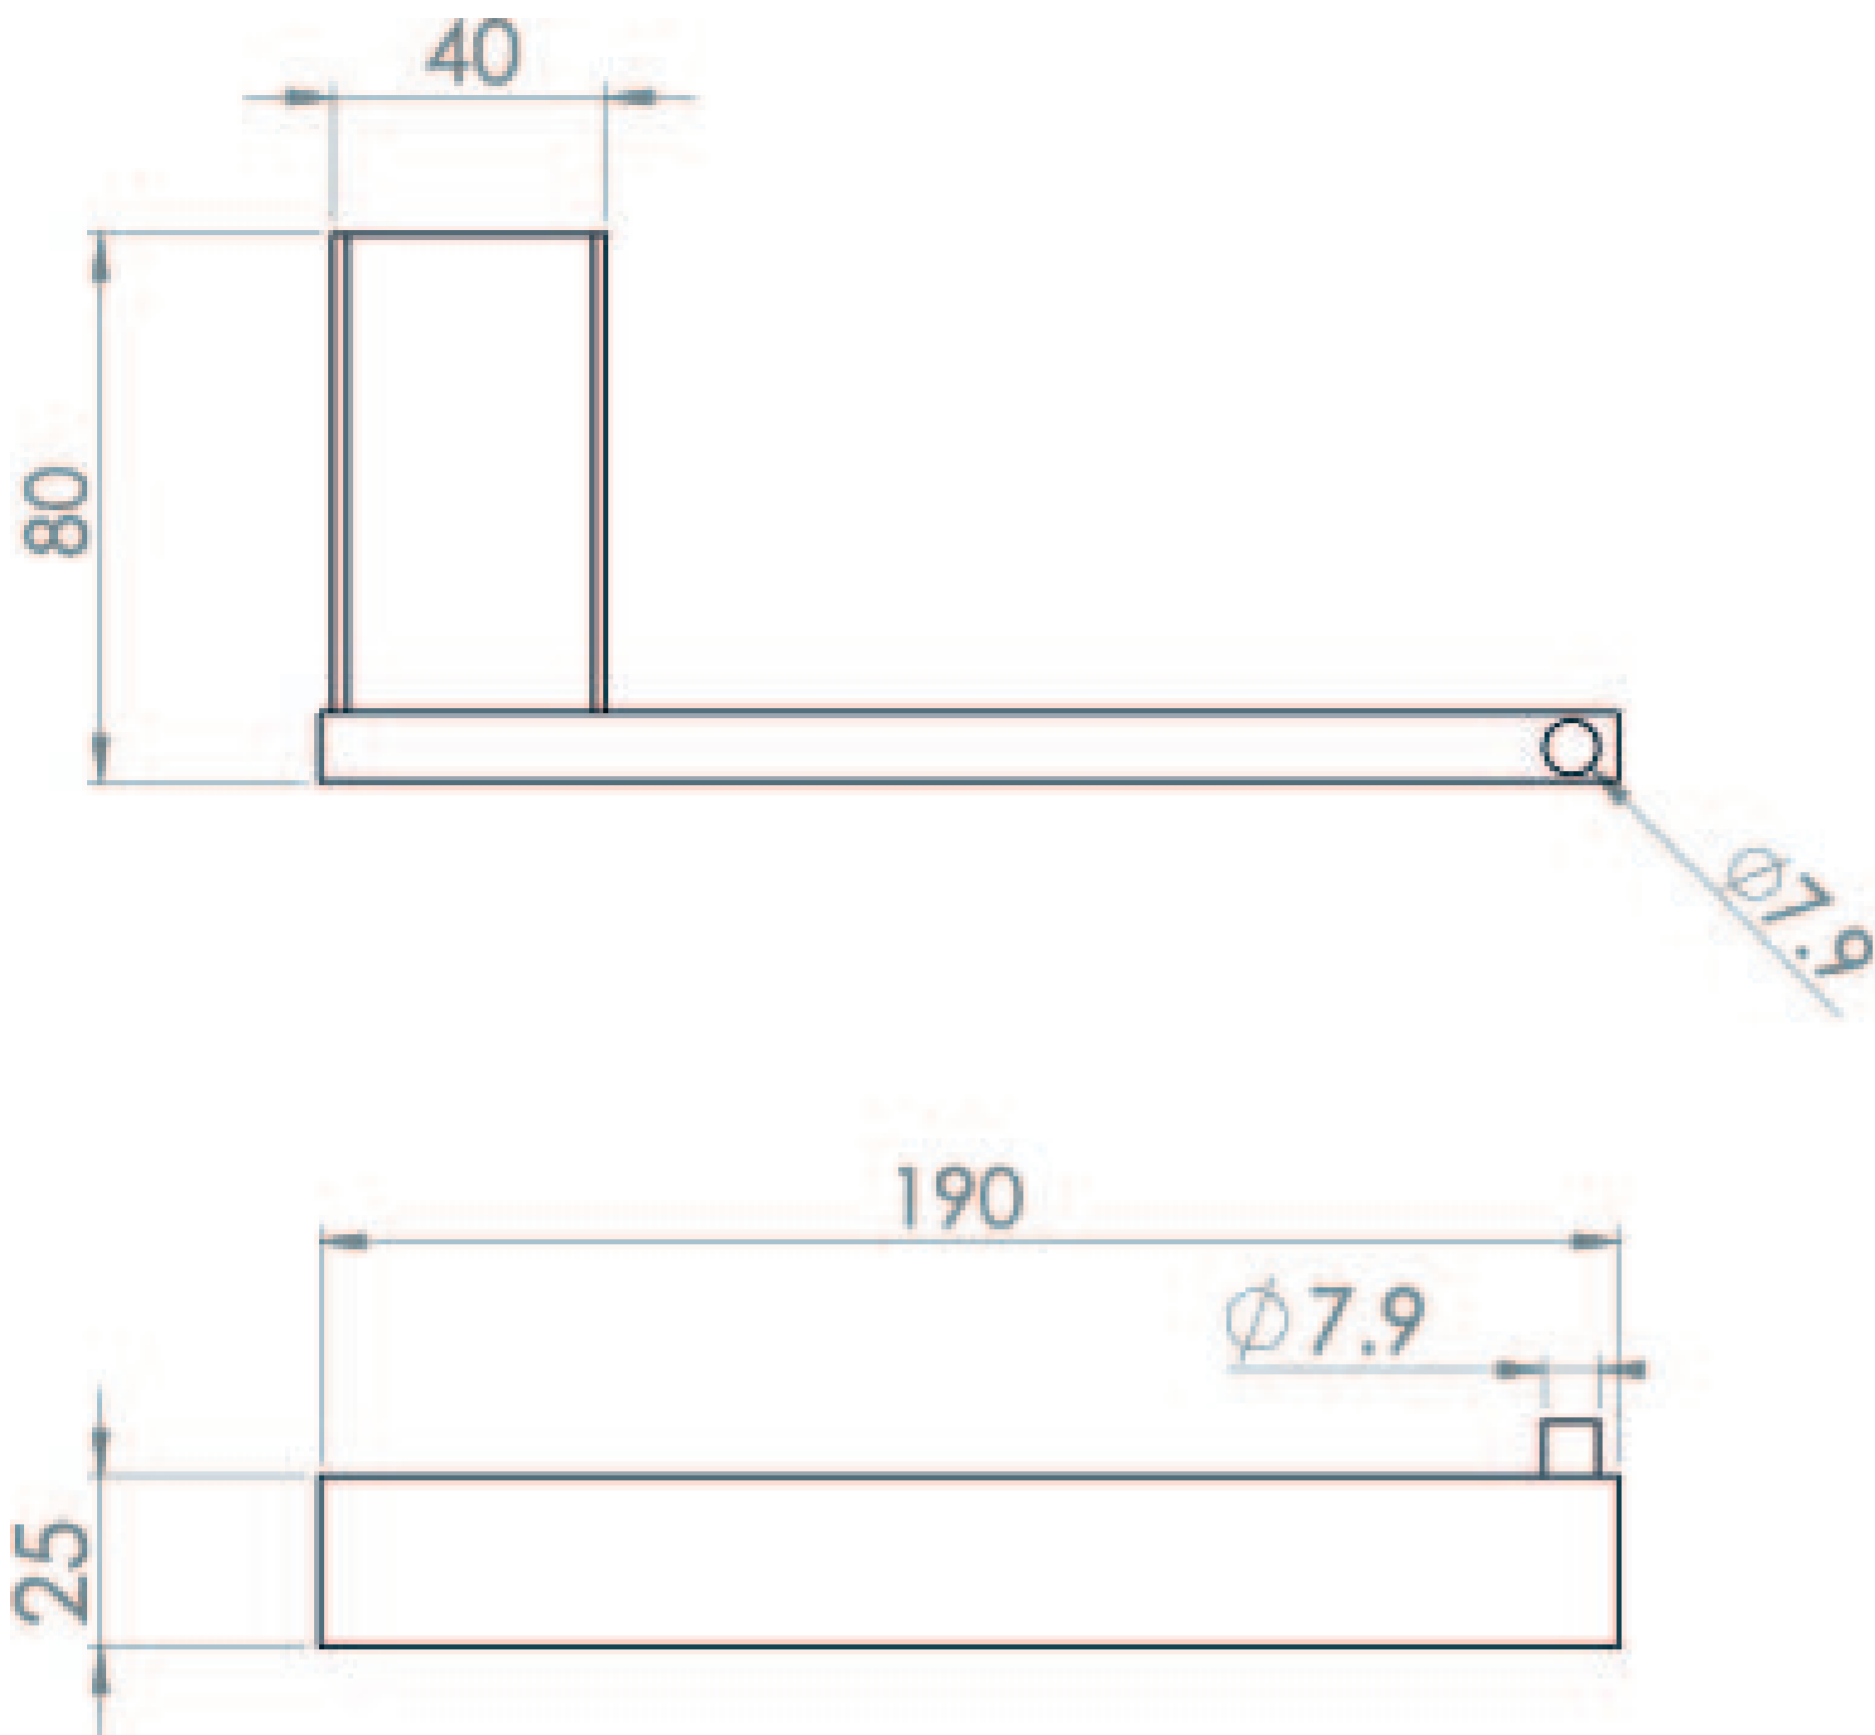

TOOGA TOILET ROLL HOLDER - CHROME

Product Code: TO260

PRODUCT INFORMATION

| | |
|------------------|---------|
| Finish: | Chrome |
| Height: | 25mm |
| Width: | 190mm |
| Depth: | 80mm |
| Material | Brass |
| Weight | 0.3kg |
| Guarantee | 5 years |

This toilet paper holder in chrome has a clean and simple design, and is to be installed with it facing right as the retention pin at the top prevents the toilet paper from sliding off.

TECHNICAL DRAWING