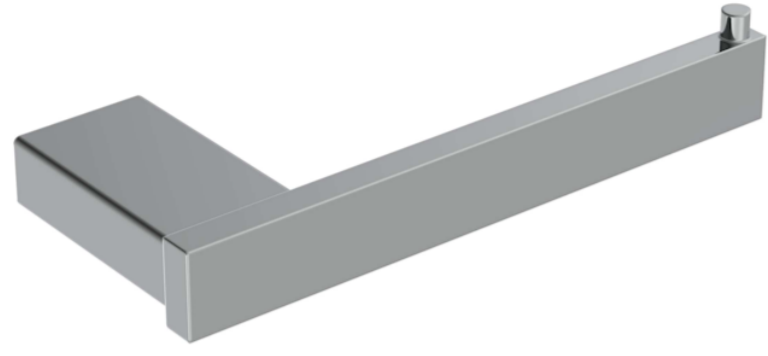

TOOGA TOILET ROLL HOLDER - CHROME

Product Code: TO260

PRODUCT INFORMATION

Finish:	Chrome
Height:	25mm
Width:	190mm
Depth:	80mm
Material	Brass
Weight	0.3kg
Guarantee	5 years

DESCRIPTION

The TOOGA brassware collection features products that will be the focal point of any bathroom with its sharp, sleek lines. The accessories will be the perfect finishing touches needed to complete your bathroom look.

This toilet paper holder in chrome has a clean and simple design, and is to be installed with it facing right as the retention pin at the top prevents the toilet paper from sliding off.

TECHNICAL DRAWING