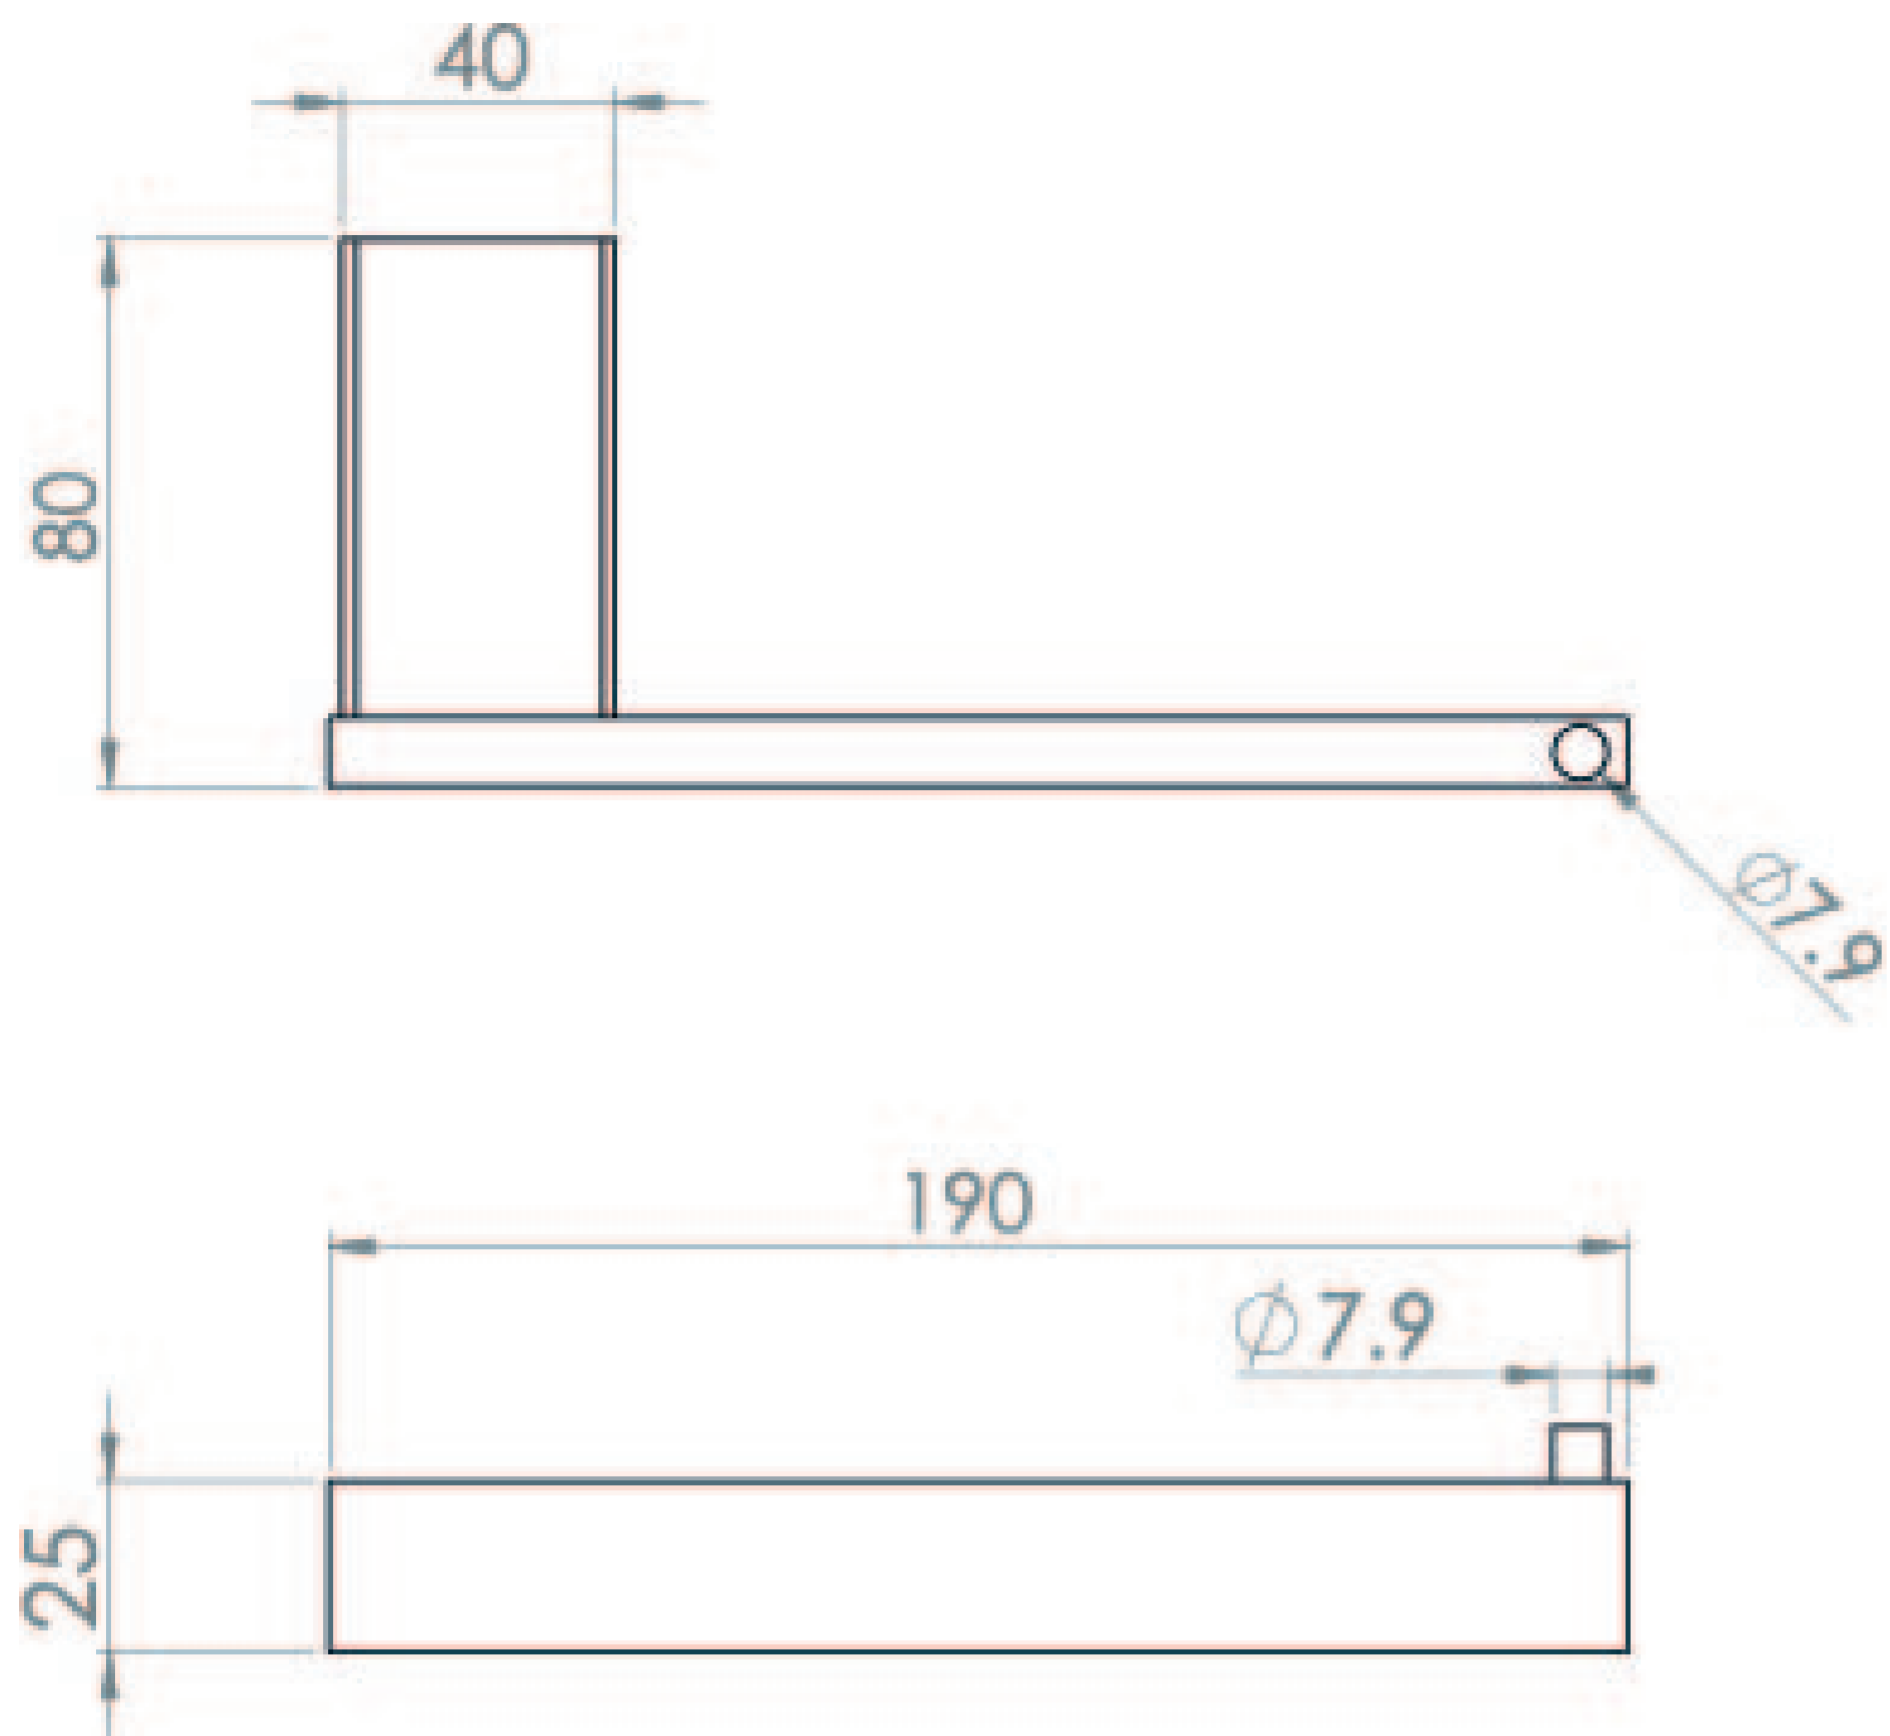

TOOGA TOILET ROLL HOLDER - CHROME

Product Code: TO260

PRODUCT INFORMATION

Finish:	Chrome
Height:	25mm
Width:	190mm
Depth:	80mm
Material	Brass
Weight	0.3kg
Guarantee	5 years

DESCRIPTION

The TOOGA brassware collection features products that will be the focal point of any bathroom with its sharp, sleek lines. The accessories will be the perfect finishing touches needed to complete your bathroom look.

This toilet paper holder in chrome has a clean and simple design, and is to be installed with it facing right as the retention pin at the top prevents the toilet paper from sliding off.

TECHNICAL DRAWING