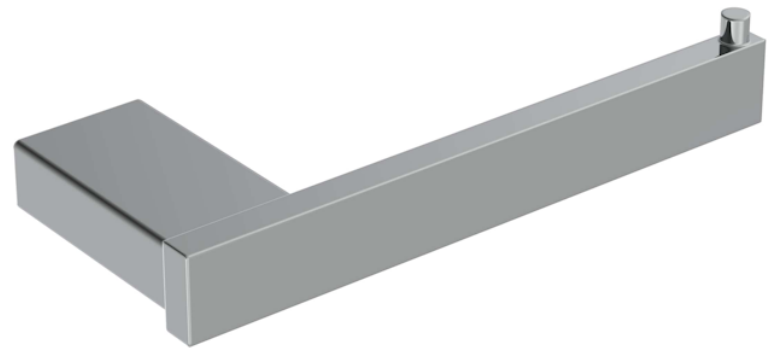

# TOOGA TOILET ROLL HOLDER - CHROME

---

**Product Code:** TO260

## PRODUCT INFORMATION

<b>Finish:</b>	Chrome
<b>Height:</b>	25mm
<b>Width:</b>	190mm
<b>Depth:</b>	80mm
<b>Material</b>	Brass
<b>Weight</b>	0.3kg
<b>Guarantee</b>	5 years

---

## DESCRIPTION

The TOOGA brassware collection features products that will be the focal point of any bathroom with its sharp, sleek lines. The accessories will be the perfect finishing touches needed to complete your bathroom look.

This toilet paper holder in chrome has a clean and simple design, and is to be installed with it facing right as the retention pin at the top prevents the toilet paper from sliding off.

---