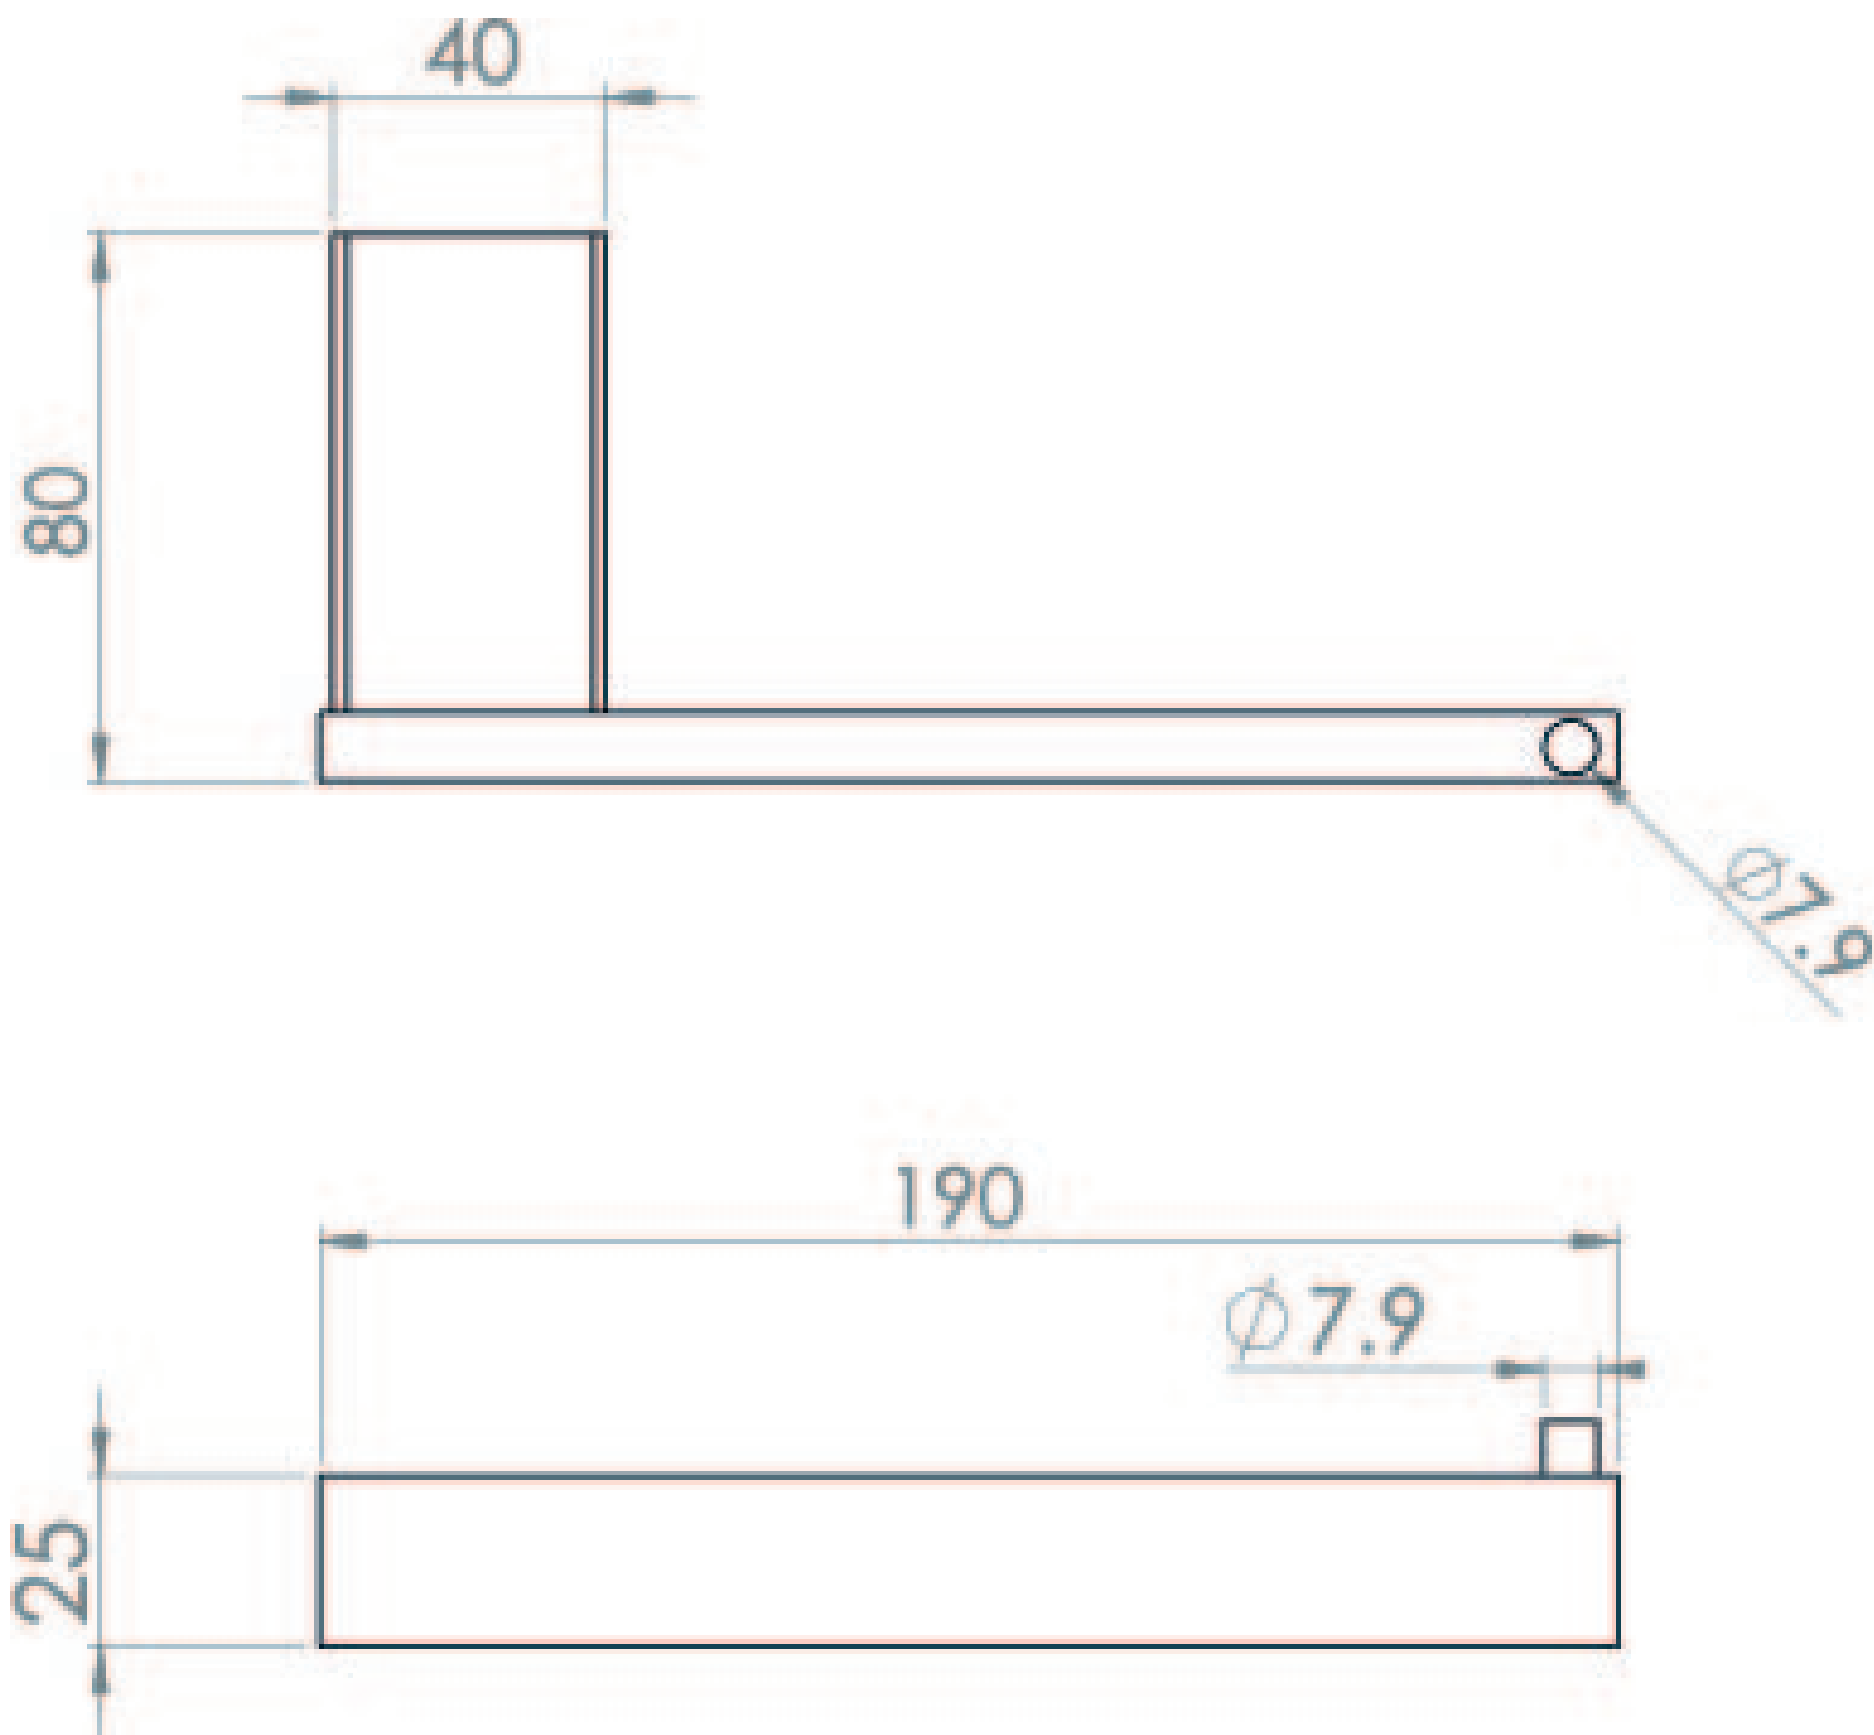

# TOOGA TOILET ROLL HOLDER - CHROME

---

**Product Code:** TO260

## PRODUCT INFORMATION

<b>Finish:</b>	Chrome
<b>Height:</b>	25mm
<b>Width:</b>	190mm
<b>Depth:</b>	80mm
<b>Material</b>	Brass
<b>Weight</b>	0.3kg
<b>Guarantee</b>	5 years

---

This toilet paper holder in chrome has a clean and simple design, and is to be installed with it facing right as the retention pin at the top prevents the toilet paper from sliding off.

---