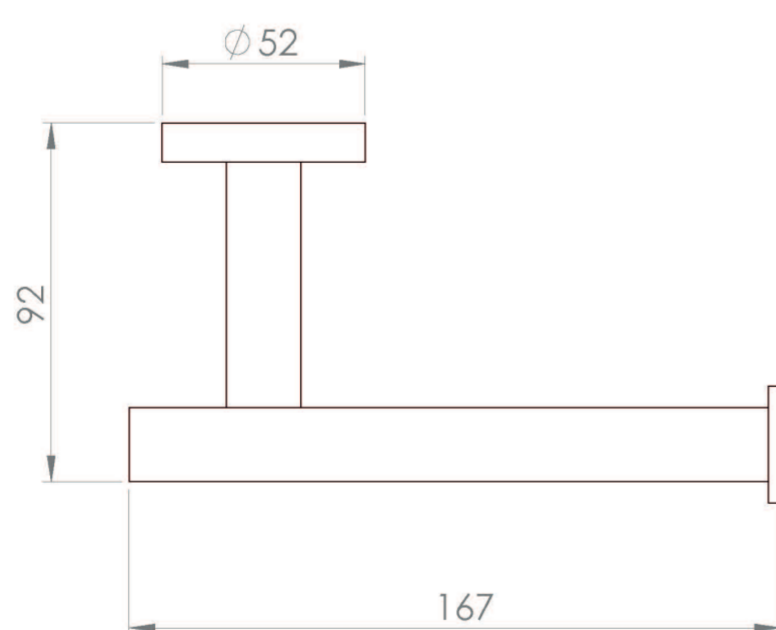

COS TOILET ROLL HOLDER - CHROME

Product Code: CO262

PRODUCT INFORMATION

Finish:	Chrome
Height:	52mm
Width:	167mm
Depth:	92mm
Material:	Brass
Weight:	0.29kg
Guarantee:	5 years

DESCRIPTION

The COS collection was designed to create brassware that was both modern and classic to suit any style of bathroom. The accessories will be the perfect finishing touches needed to complete your bathroom look.

This toilet paper holder in chrome has a clean and simple design, and can be installed to face either left or right so that it can work in different spaces.

TECHNICAL DRAWING

Saneux reserves the right to alter the specifications and product range without prior notice. Dimensions are given as a guide only. Dimensions should not be used for surrounding furniture, fixtures and fittings until the product is on site.