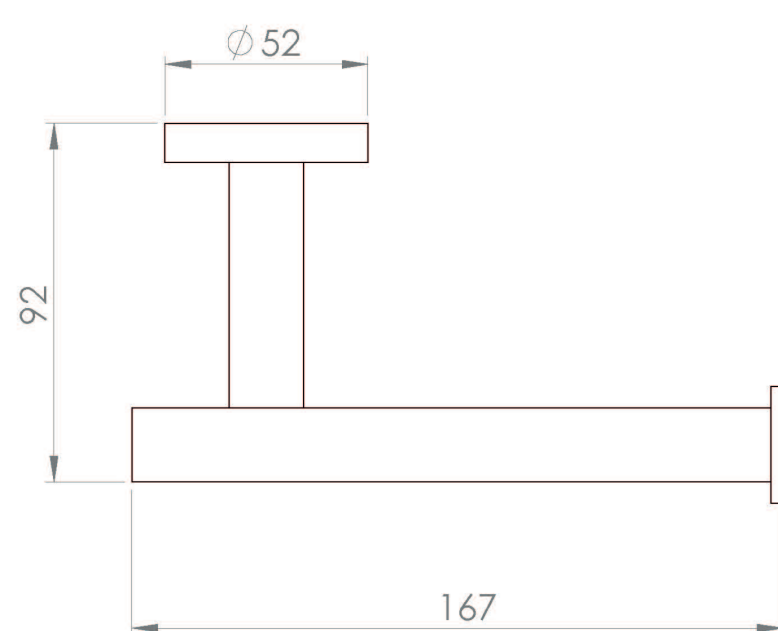

COS TOILET ROLL HOLDER - CHROME

Product Code: CO262

PRODUCT INFORMATION

Finish:	Chrome
Height:	52mm
Width:	167mm
Depth:	92mm
Material:	Brass
Weight:	0.29kg
Guarantee:	5 years

DESCRIPTION

The COS collection was designed to create brassware that was both modern and classic to suit any style of bathroom. The accessories will be the perfect finishing touches needed to complete your bathroom look.

This toilet paper holder in chrome has a clean and simple design, and can be installed to face either left or right so that it can work in different spaces.

TECHNICAL DRAWING

Saneux reserves the right to alter the specifications and product range without prior notice. Dimensions are given as a guide only. Dimensions should not be used for surrounding furniture, fixtures and fittings until the product is on site.