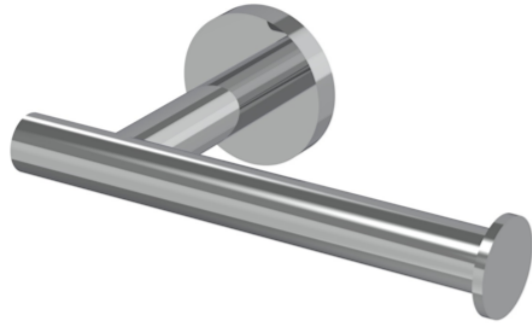

COS TOILET ROLL HOLDER - CHROME

Product Code: CO262

PRODUCT INFORMATION

Finish:	Chrome
Height:	52mm
Width:	167mm
Depth:	92mm
Material:	Brass
Weight:	0.29kg
Guarantee:	5 years

DESCRIPTION

The COS collection was designed to create brassware that was both modern and classic to suit any style of bathroom. The accessories will be the perfect finishing touches needed to complete your bathroom look.

This toilet paper holder in chrome has a clean and simple design, and can be installed to face either left or right so that it can work in different spaces.

TECHNICAL DRAWING

Saneux reserves the right to alter the specifications and product range without prior notice. Dimensions are given as a guide only. Dimensions should not be used for surrounding furniture, fixtures and fittings until the product is on site.