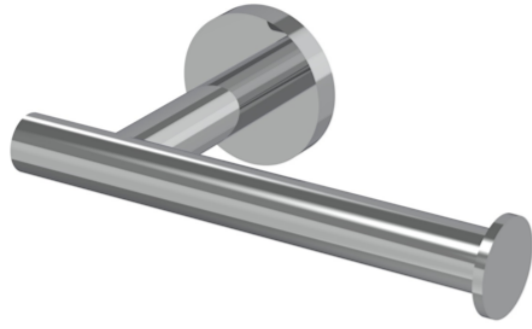

## COS TOILET ROLL HOLDER - CHROME

**Product Code:** CO262

### PRODUCT INFORMATION

<b>Finish:</b>	Chrome
<b>Height:</b>	52mm
<b>Width:</b>	167mm
<b>Depth:</b>	92mm
<b>Material:</b>	Brass
<b>Weight:</b>	0.29kg
<b>Guarantee:</b>	5 years

### DESCRIPTION

The COS collection was designed to create brassware that was both modern and classic to suit any style of bathroom. The accessories will be the perfect finishing touches needed to complete your bathroom look.

This toilet paper holder in chrome has a clean and simple design, and can be installed to face either left or right so that it can work in different spaces.