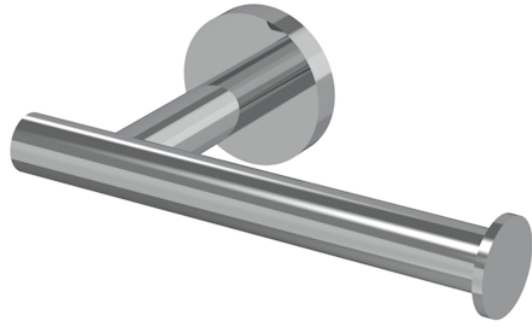

COS TOILET ROLL HOLDER - CHROME

Product Code: CO262

PRODUCT INFORMATION

Finish:	Chrome
Height:	52mm
Width:	167mm
Depth:	92mm
Material:	Brass
Weight:	0.29kg
Guarantee:	5 years

DESCRIPTION

The COS collection was designed to create brassware that was both modern and classic to suit any style of bathroom. The accessories will be the perfect finishing touches needed to complete your bathroom look.

This toilet paper holder in chrome has a clean and simple design, and can be installed to face either left or right so that it can work in different spaces.

TECHNICAL DRAWING

Saneux reserves the right to alter the specifications and product range without prior notice. Dimensions are given as a guide only. Dimensions should not be used for surrounding furniture, fixtures and fittings until the product is on site.