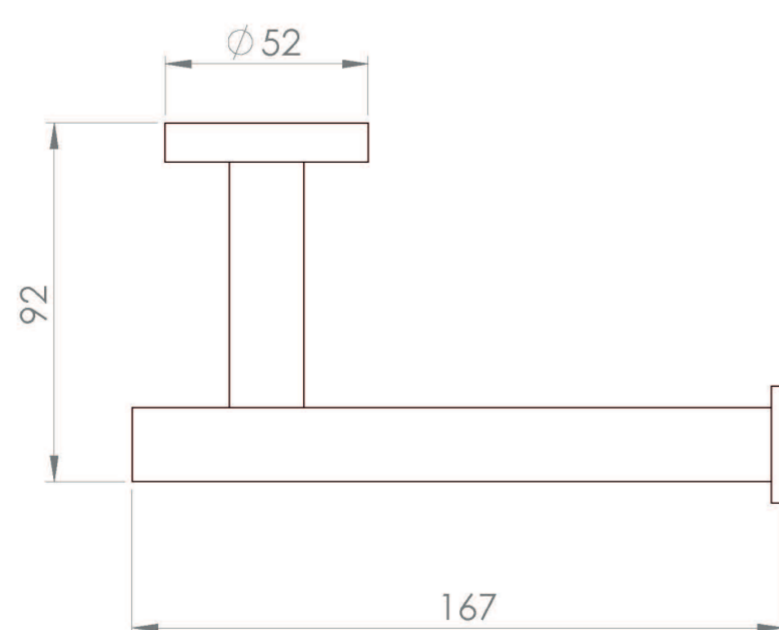

COS TOILET ROLL HOLDER - CHROME

Product Code: CO262

PRODUCT INFORMATION

Finish:	Chrome
Height:	52mm
Width:	167mm
Depth:	92mm
Material:	Brass
Weight:	0.29kg
Guarantee:	5 years

DESCRIPTION

The COS collection was designed to create brassware that was both modern and classic to suit any style of bathroom. The accessories will be the perfect finishing touches needed to complete your bathroom look.

This toilet paper holder in chrome has a clean and simple design, and can be installed to face either left or right so that it can work in different spaces.

TECHNICAL DRAWING

Saneux reserves the right to alter the specifications and product range without prior notice. Dimensions are given as a guide only. Dimensions should not be used for surrounding furniture, fixtures and fittings until the product is on site.