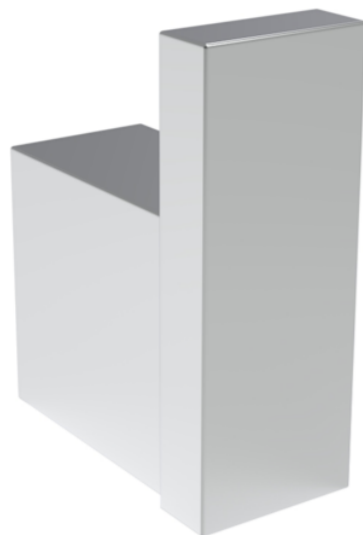

TOOGA ROBE HOOK - CHROME

PRODUCT INFORMATION

Finish:	Chrome
Height:	65mm
Width:	25mm
Depth:	50mm
Material:	Brass
Weight:	0.15kg
Guarantee:	5 years

Product Code: TO190

DESCRIPTION

The TOOGA brassware collection features products that will be the focal point of any bathroom with its sharp, sleek lines. The accessories will be the perfect finishing touches needed to complete your bathroom look.

Choose this robe hook in chrome for a classic yet modern style whether its purpose be for hanging your bath robe or towels.

TECHNICAL DRAWING

Saneux reserves the right to alter the specifications and product range without prior notice. Dimensions are given as a guide only. Dimensions should not be used for surrounding furniture, fixtures and fittings until the product is on site.