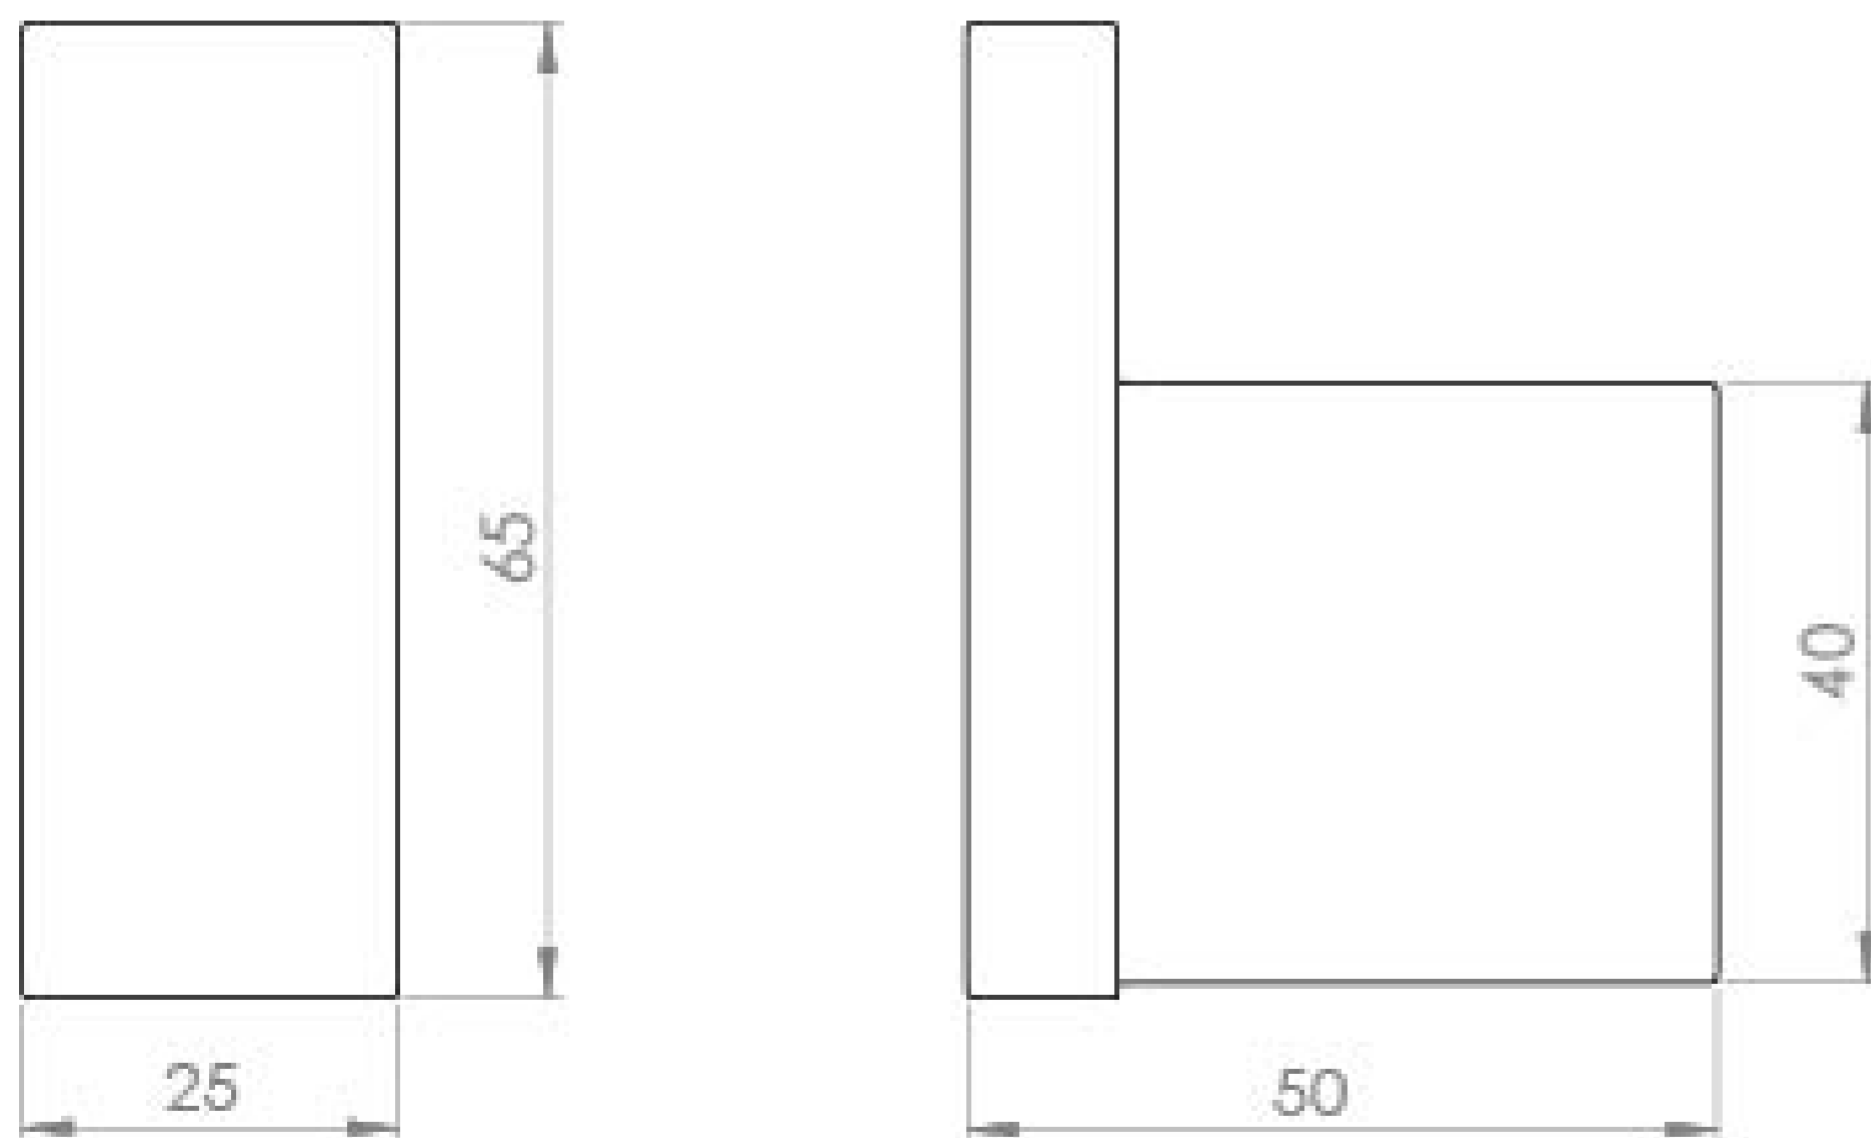

TOOGA ROBE HOOK - CHROME

PRODUCT INFORMATION

Finish:	Chrome
Height:	65mm
Width:	25mm
Depth:	50mm
Material:	Brass
Weight:	0.15kg
Guarantee:	5 years

Product Code: TO190

DESCRIPTION

The TOOGA brassware collection features products that will be the focal point of any bathroom with its sharp, sleek lines. The accessories will be the perfect finishing touches needed to complete your bathroom look.

Choose this robe hook in chrome for a classic yet modern style whether its purpose be for hanging your bath robe or towels.

TECHNICAL DRAWING

Saneux reserves the right to alter the specifications and product range without prior notice. Dimensions are given as a guide only. Dimensions should not be used for surrounding furniture, fixtures and fittings until the product is on site.