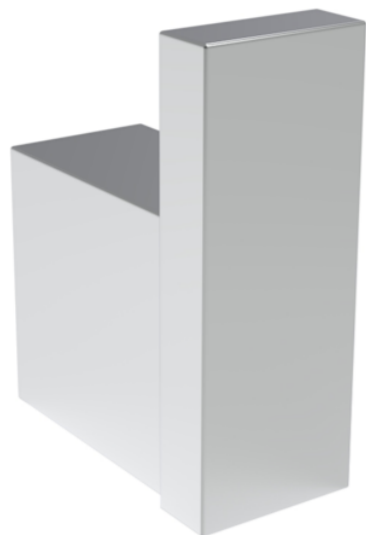

TOOGA ROBE HOOK - CHROME

PRODUCT INFORMATION

Finish:	Chrome
Height:	65mm
Width:	25mm
Depth:	50mm
Material:	Brass
Weight:	0.15kg
Guarantee:	5 years

Product Code: TO190

DESCRIPTION

The TOOGA brassware collection features products that will be the focal point of any bathroom with its sharp, sleek lines. The accessories will be the perfect finishing touches needed to complete your bathroom look.

Choose this robe hook in chrome for a classic yet modern style whether its purpose be for hanging your bath robe or towels.

TECHNICAL DRAWING

Saneux reserves the right to alter the specifications and product range without prior notice. Dimensions are given as a guide only. Dimensions should not be used for surrounding furniture, fixtures and fittings until the product is on site.