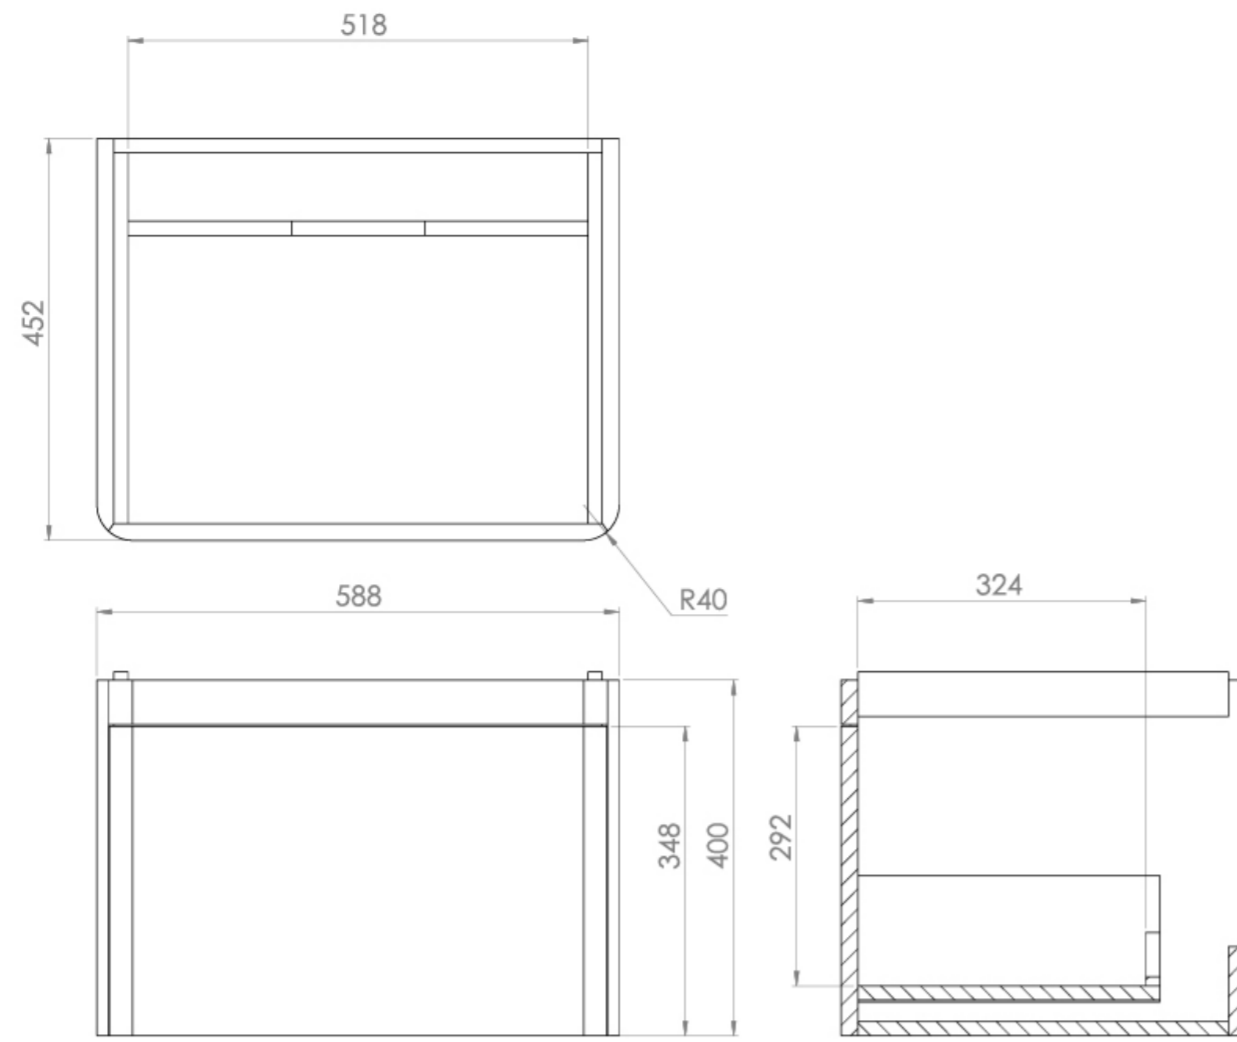

HYDE 60CM 1 DRAWER WALL MOUNTED UNIT - MATTE FIORD

Product Code: HY060W1.MF

PRODUCT INFORMATION

Finish:	Matte Fiord
Height:	400mm
Width:	588mm
Depth:	452mm
Material	MDF
Weight	16kg
Guarantee	5 years
Configuration	1 Drawer
Drawer Type	Soft close
Compatible Basin(s)	HY060B, HY060B.OTH
Handle(s) Required	1, purchase separately
Other Features	Easy installation Quick release drawers

This 60cm 1 drawer wall mounted unit provides you with practicality by offering plenty of storage space to keep your bathroom tidy, yet still having a modern and stylish look through it's clean lines and curved corners. It has a deep drawer for storing toiletries, and the matte fiord finish will make it a focal point of the bathroom.

*Basin to be purchased separately
Compatible basins: HY060B, HY060B.OTH

**Handle to be purchased separately

TECHNICAL DRAWING

Saneux reserves the right to alter the specifications and product range without prior notice. Dimensions are given as a guide only. Dimensions should not be used for surrounding furniture, fixtures and fittings until the product is on site.