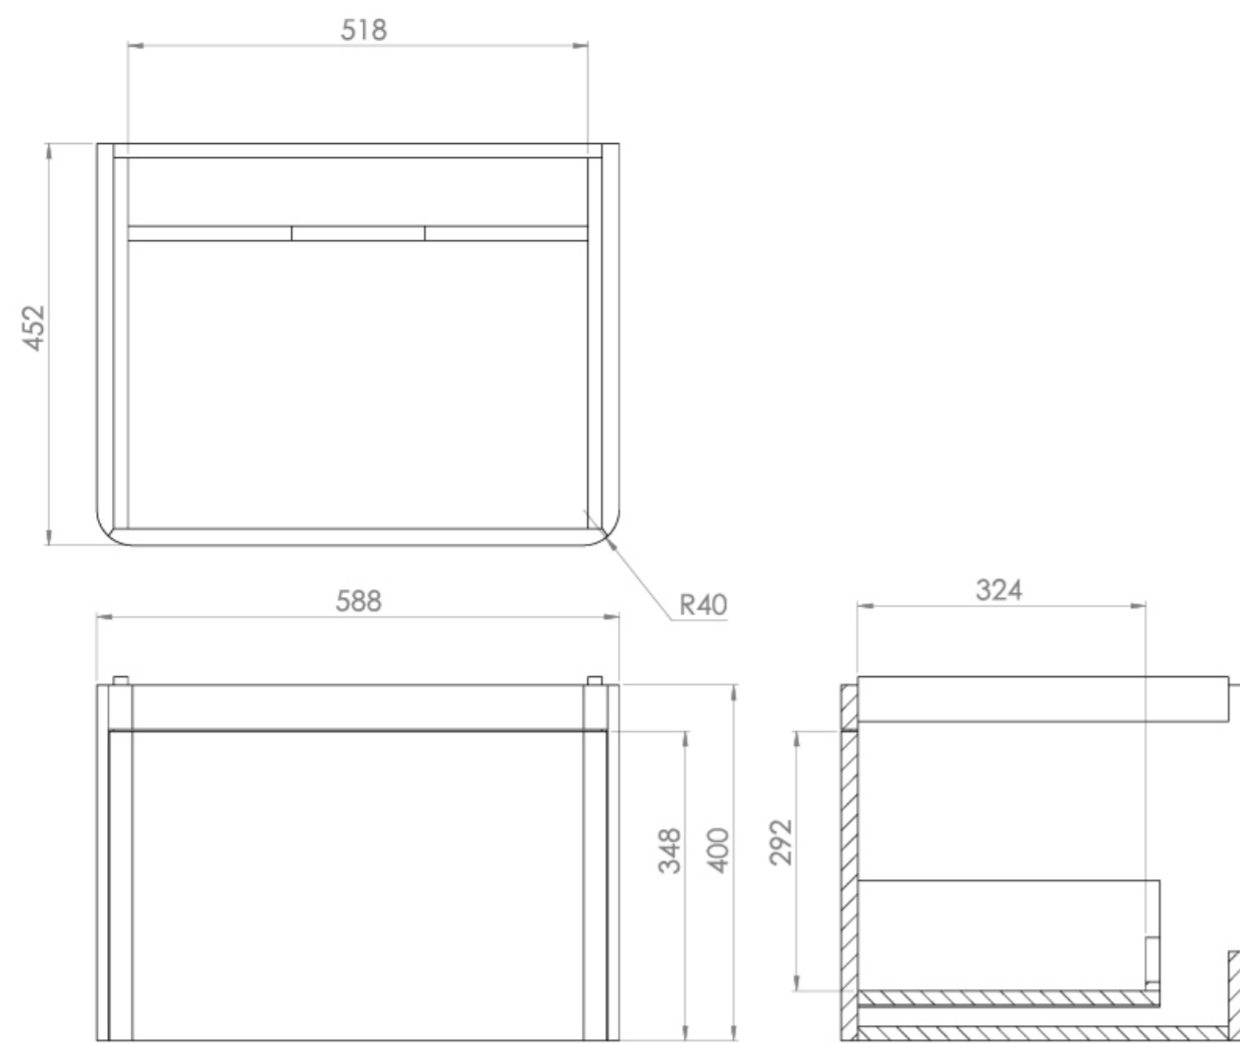

TECHNICAL DRAWING

Saneux reserves the right to alter the specifications and product range without prior notice. Dimensions are given as a guide only. Dimensions should not be used for surrounding furniture, fixtures and fittings until the product is on site.

<https://saneux.com/products/hyde-60cm-1-drawer-wall-mounted-unit-matte-fiord>