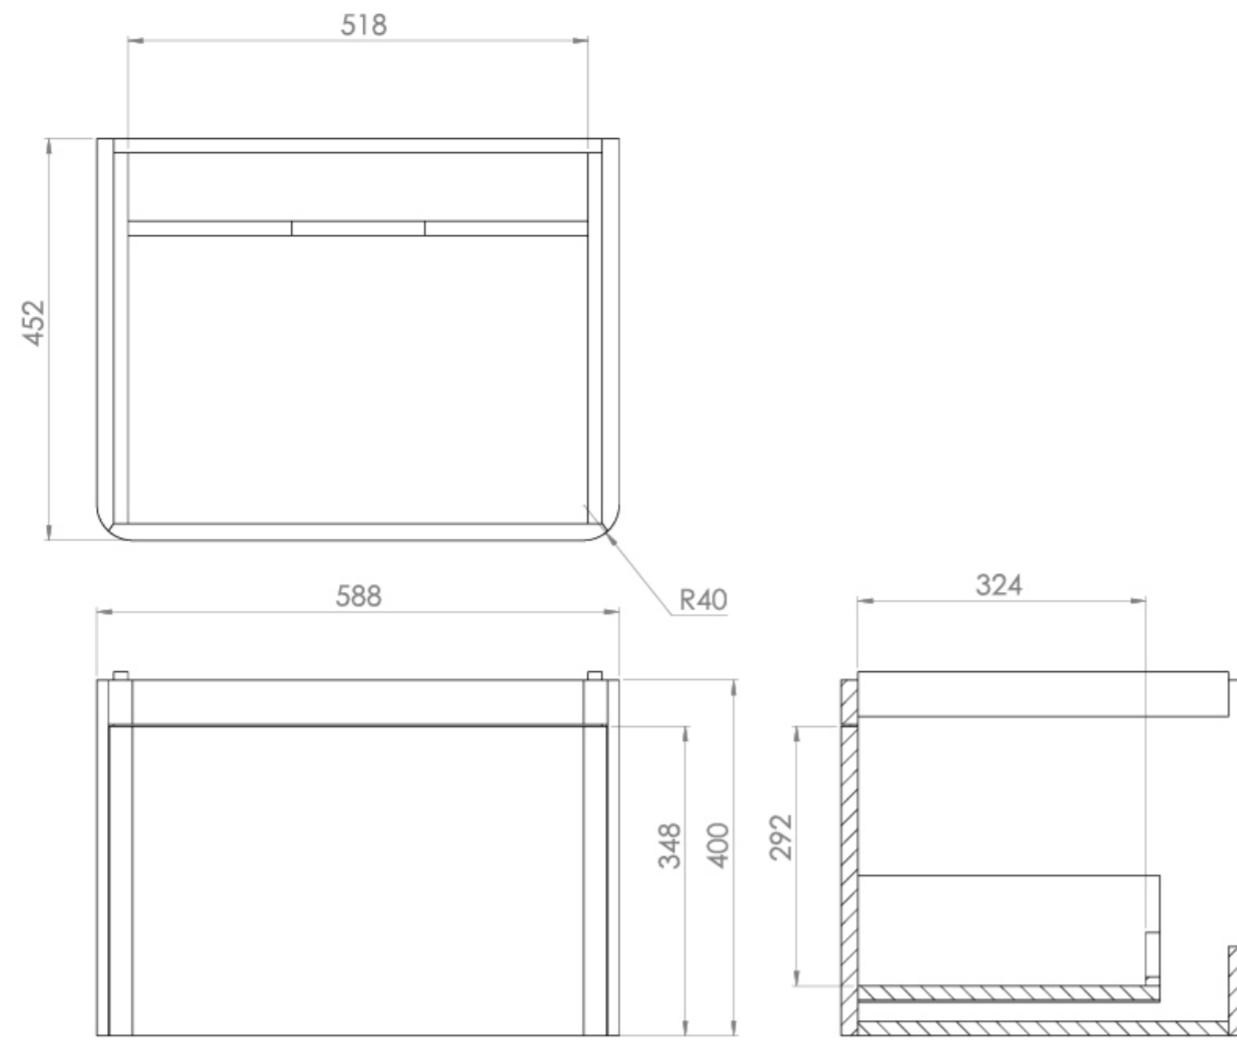

HYDE 60CM 1 DRAWER WALL MOUNTED UNIT - MATTE WHITE

Product Code: HY060W1.MW

PRODUCT INFORMATION

Finish:	Matte White
Height:	400mm
Width:	588mm
Depth:	452mm
Material	MDF
Weight	16kg
Guarantee	5 years
Configuration	1 Drawer
Drawer Type	Soft close
Compatible Basin(s)	HY060B, HY060B.0TH
Handle(s) Required	1, purchase separately
Other Features	Easy installation Quick release drawers

This 60cm 1 drawer wall mounted unit provides you with practicality by offering plenty of storage space to keep your bathroom tidy, yet still having a modern and stylish look through it's clean lines and curved corners. It has a deep drawer for storing toiletries, and the matte white finish will work in any bathroom interior.

*Basin to be purchased separately
Compatible basins: HY060B, HY060B.0TH

**Handle to be purchased separately

TECHNICAL DRAWING

Saneux reserves the right to alter the specifications and product range without prior notice. Dimensions are given as a guide only. Dimensions should not be used for surrounding furniture, fixtures and fittings until the product is on site.