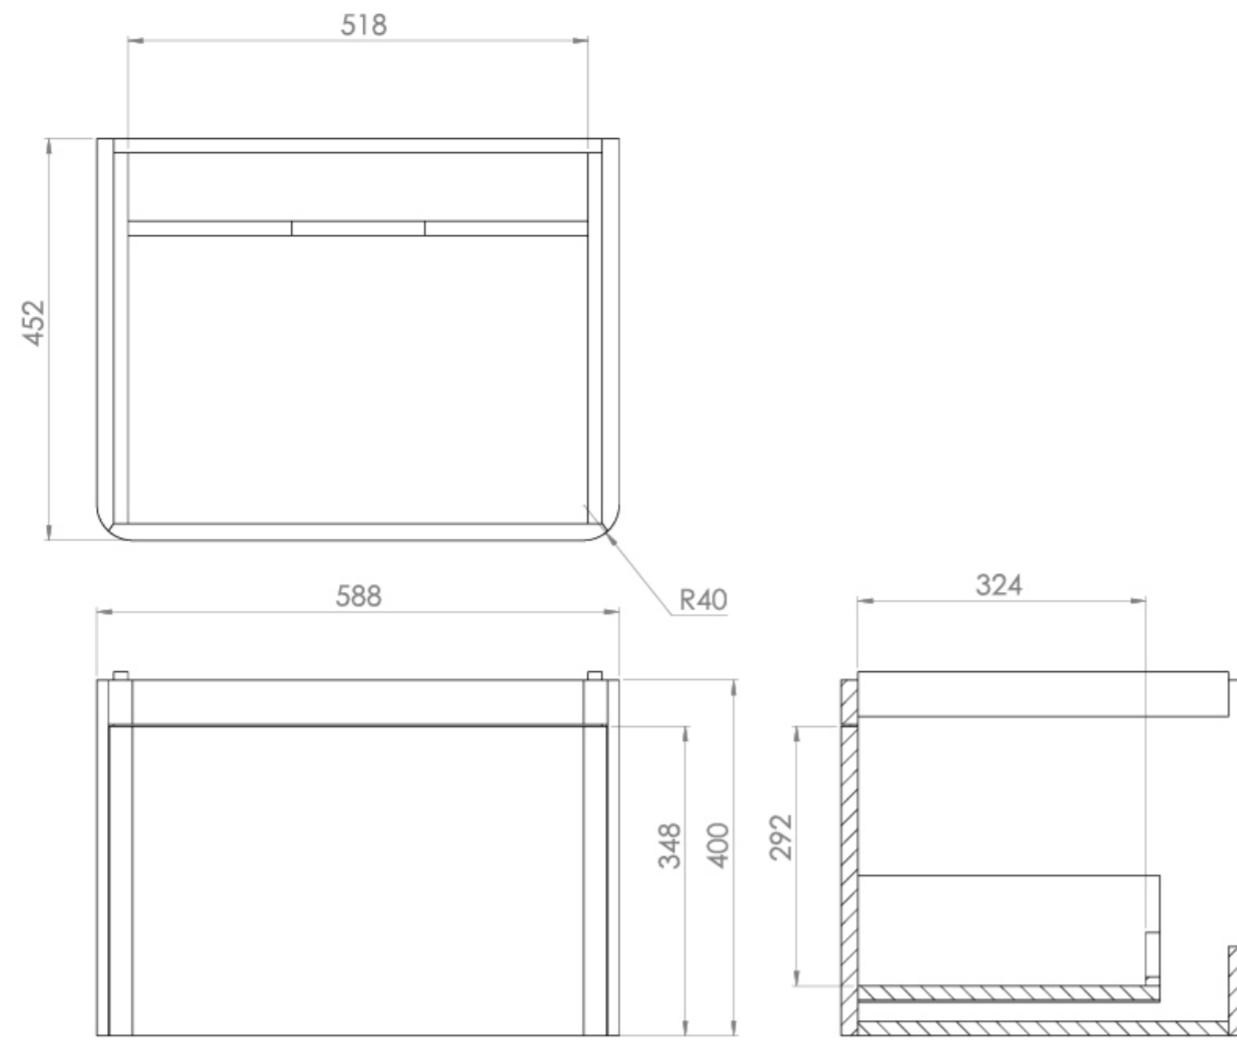

HYDE 60CM 1 DRAWER WALL MOUNTED UNIT - MATTE WHITE

Product Code: HY060W1.MW

PRODUCT INFORMATION

| | |
|----------------------------|---|
| Finish: | Matte White |
| Height: | 400mm |
| Width: | 588mm |
| Depth: | 452mm |
| Material | MDF |
| Weight | 16kg |
| Guarantee | 5 years |
| Configuration | 1 Drawer |
| Drawer Type | Soft close |
| Compatible Basin(s) | HY060B, HY060B.0TH |
| Handle(s) Required | 1, purchase separately |
| Other Features | Easy installation Quick release drawers |

This 60cm 1 drawer wall mounted unit provides you with practicality by offering plenty of storage space to keep your bathroom tidy, yet still having a modern and stylish look through it's clean lines and curved corners. It has a deep drawer for storing toiletries, and the matte white finish will work in any bathroom interior.

*Basin to be purchased separately
Compatible basins: HY060B, HY060B.0TH

**Handle to be purchased separately

TECHNICAL DRAWING

Saneux reserves the right to alter the specifications and product range without prior notice. Dimensions are given as a guide only. Dimensions should not be used for surrounding furniture, fixtures and fittings until the product is on site.