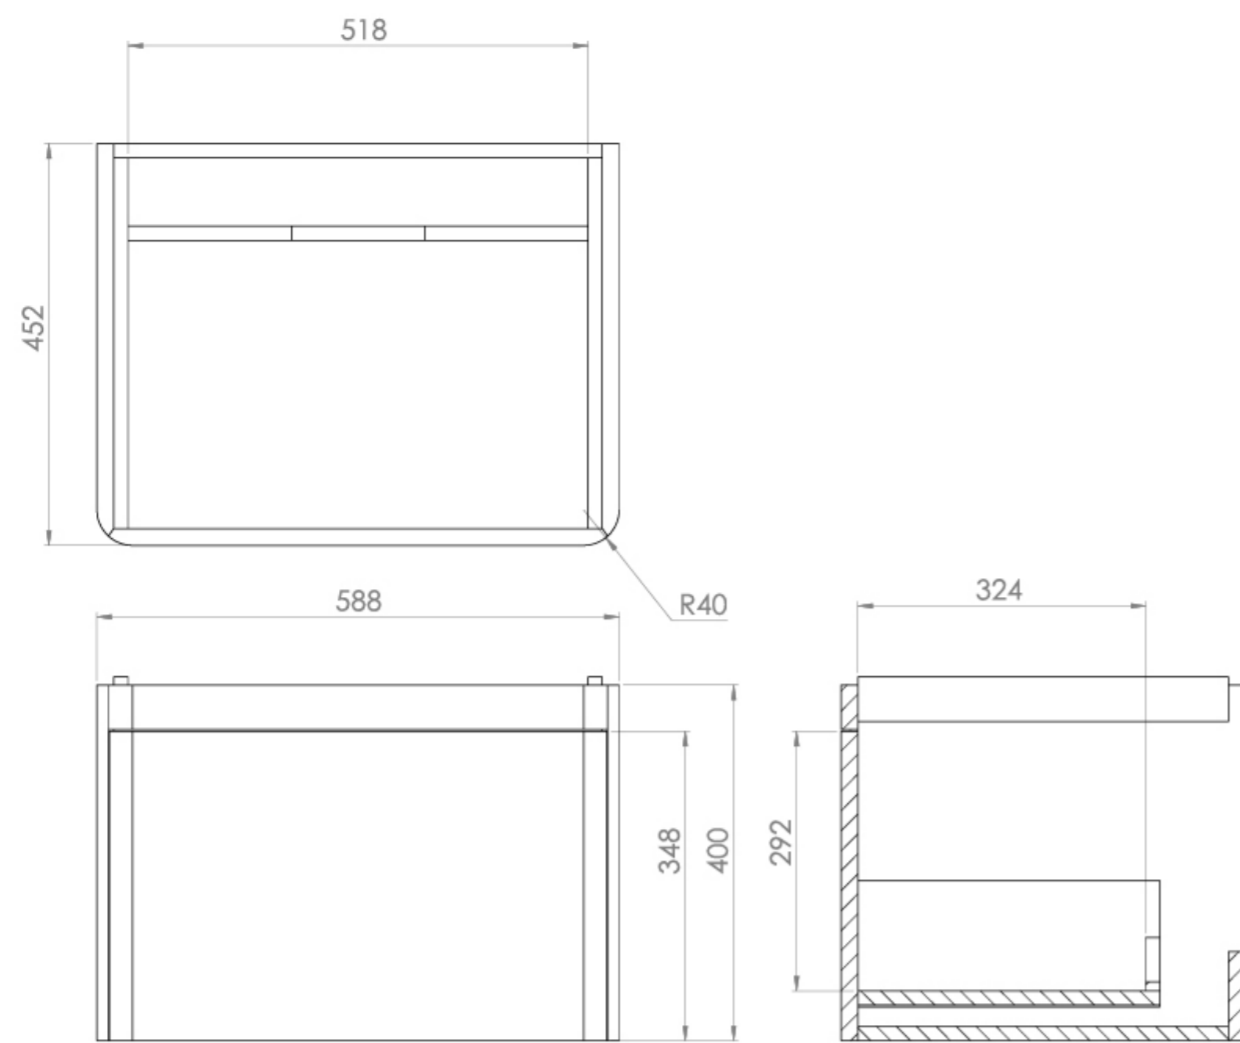

TECHNICAL DRAWING

Saneux reserves the right to alter the specifications and product range without prior notice. Dimensions are given as a guide only. Dimensions should not be used for surrounding furniture, fixtures and fittings until the product is on site.

<https://saneux.com/products/hyde-60cm-1-drawer-wall-mounted-unit-matte-sage>