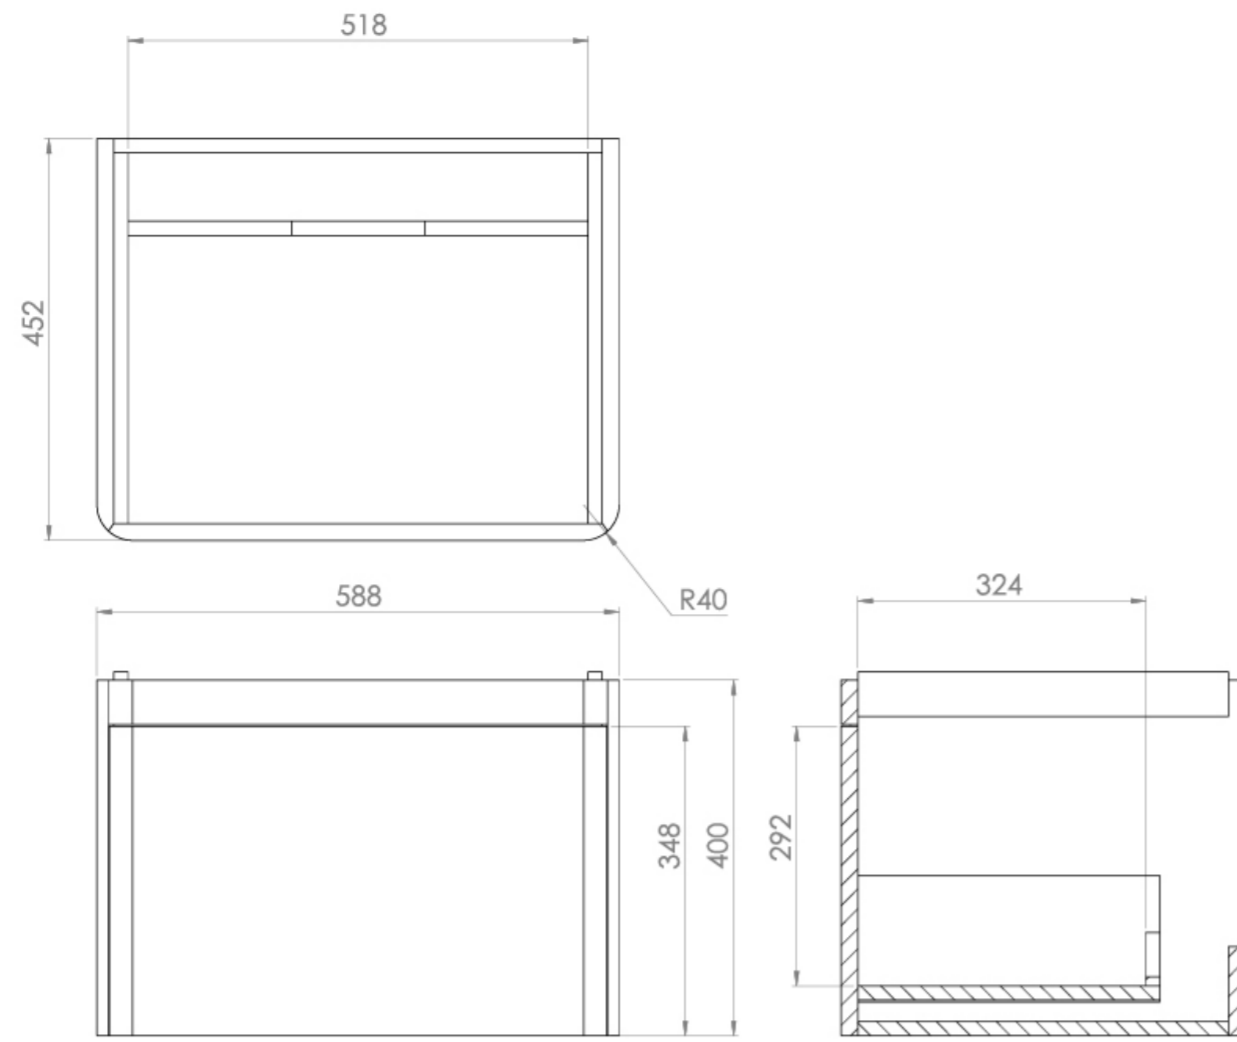

HYDE 60CM 1 DRAWER WALL MOUNTED UNIT - MATTE SAGE

Product Code: HY060W1.MS

PRODUCT INFORMATION

Finish:	Matte Sage
Height:	400mm
Width:	588mm
Depth:	452mm
Material	MDF
Weight	16kg
Guarantee	5 years
Configuration	1 Drawer
Drawer Type	Soft close
Compatible Basin(s)	HY060B, HY060B.0TH
Handle(s) Required	1, purchase separately
Other Features	Easy installation Quick release drawers

This 60cm 1 drawer wall mounted unit provides you with practicality by offering plenty of storage space to keep your bathroom tidy, yet still having a modern and stylish look through it's clean lines and curved corners. It has a deep drawer for storing toiletries, and the matte sage finish will create a calming and homely bathroom.

*Basin to be purchased separately
Compatible basins: HY060B, HY060B.0TH

**Handle to be purchased separately

TECHNICAL DRAWING

Saneux reserves the right to alter the specifications and product range without prior notice. Dimensions are given as a guide only. Dimensions should not be used for surrounding furniture, fixtures and fittings until the product is on site.