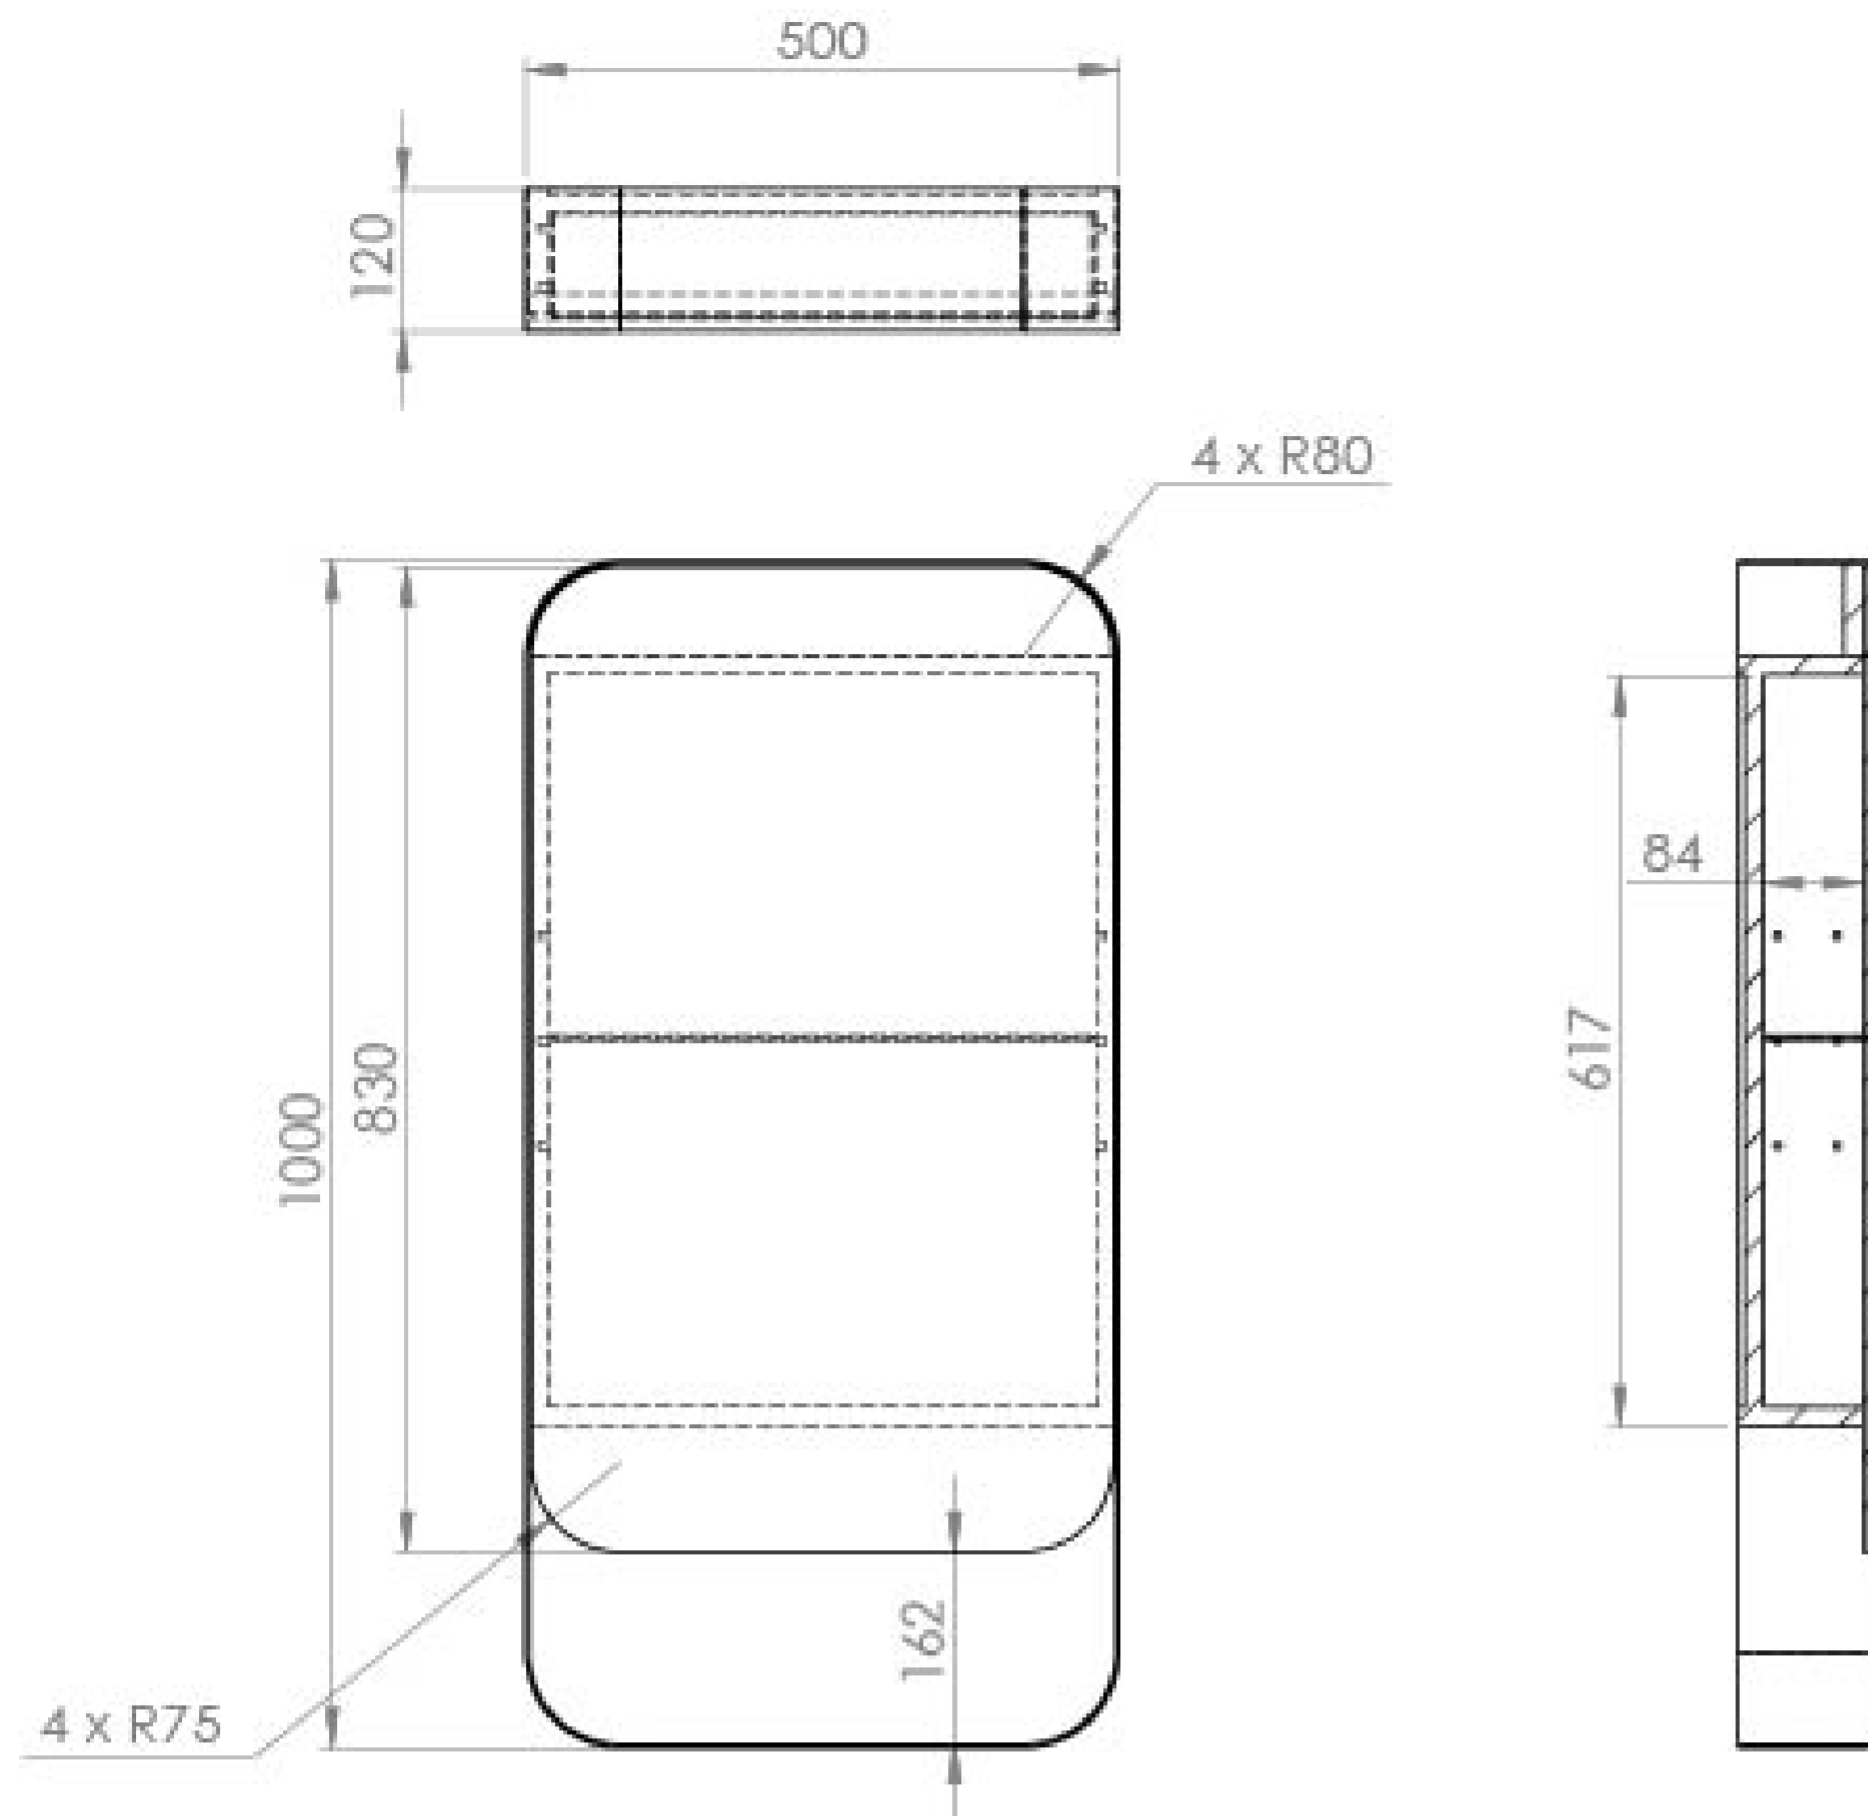

VOLATO 50CM LEFT HAND MIRROR CABINET - MATTE BLACK

Product Code: VOL050SQCL.MB

PRODUCT INFORMATION

Finish:	Matte Black
Height:	1000mm
Width:	500mm
Depth:	120mm
Material	Steel
Weight	18.74kg
Orientation	Portrait
Opening	Left hand
Shelf Quantity	1x adjustable black glass shelf
Guarantee	5 years

This VOLATO 50cm mirror cabinet with a left-hand hinge is the perfect option if you're looking for a mirror cabinet that offers a unique and modern style but is still practical for your every day needs. It will pair beautifully with the washstands also available in the VOLATO collection.

*Also available with a right-hand hinge

TECHNICAL DRAWING

Saneux reserves the right to alter the specifications and product range without prior notice. Dimensions are given as a guide only. Dimensions should not be used for surrounding furniture, fixtures and fittings until the product is on site.