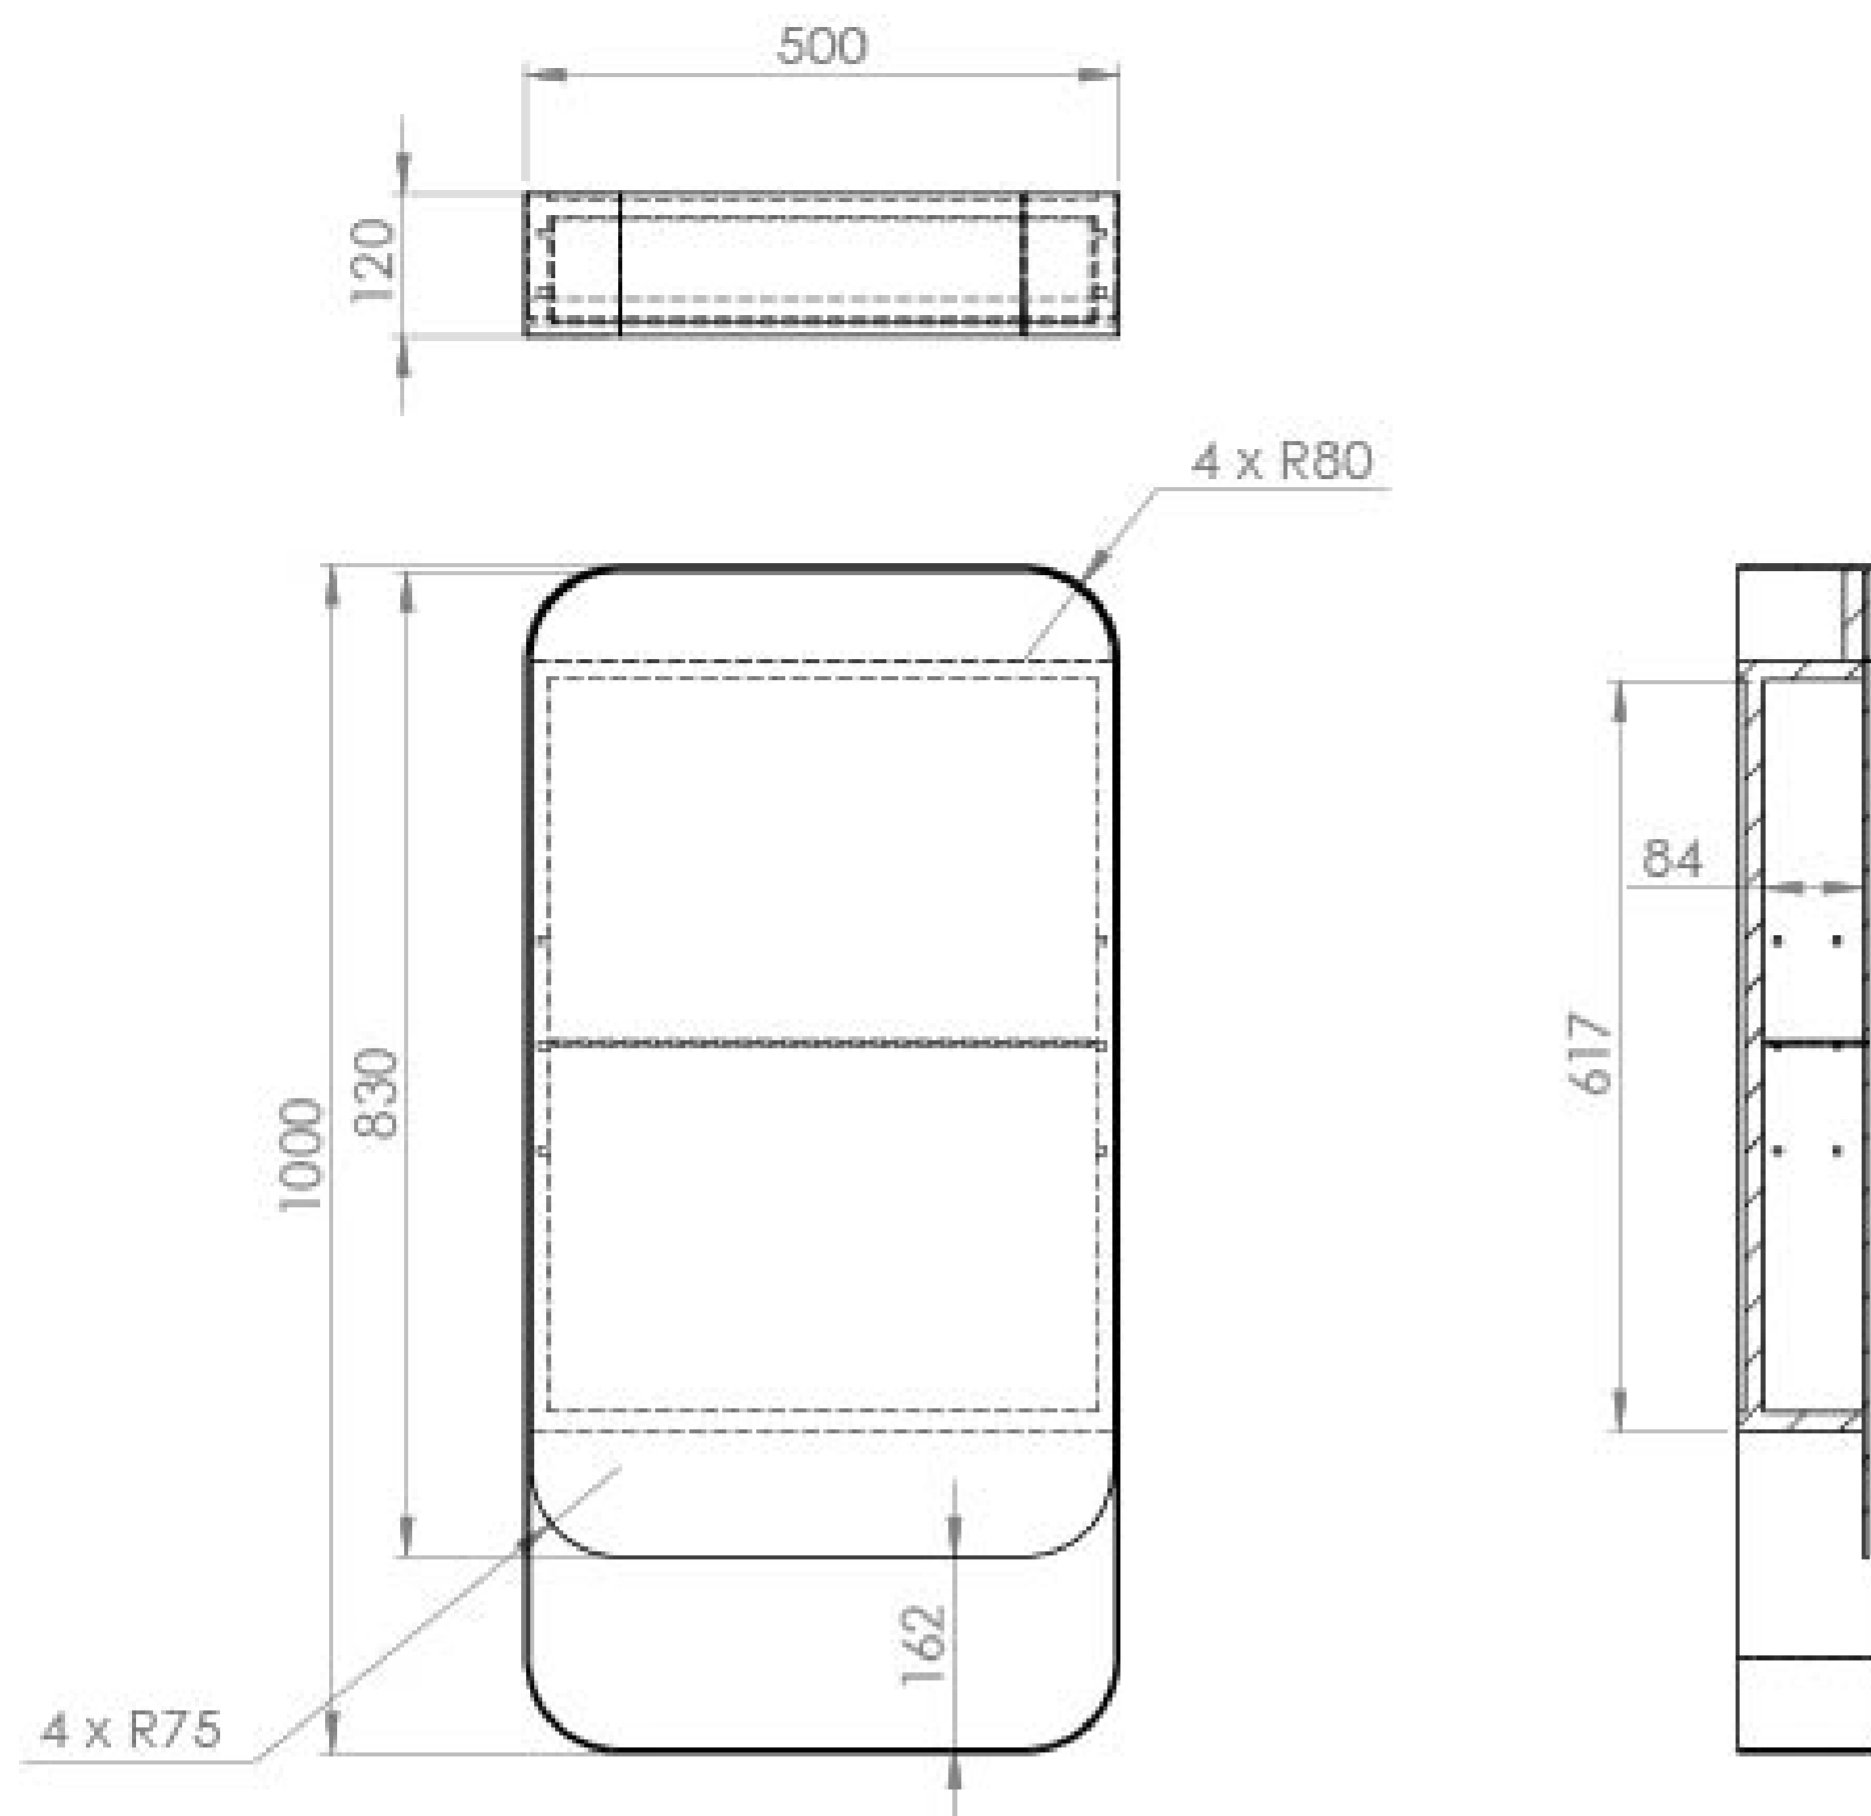

TECHNICAL DRAWING

Saneux reserves the right to alter the specifications and product range without prior notice. Dimensions are given as a guide only. Dimensions should not be used for surrounding furniture, fixtures and fittings until the product is on site.

<https://saneux.com/products/volato-50cm-left-hand-mirror-cabinet-matte-black>