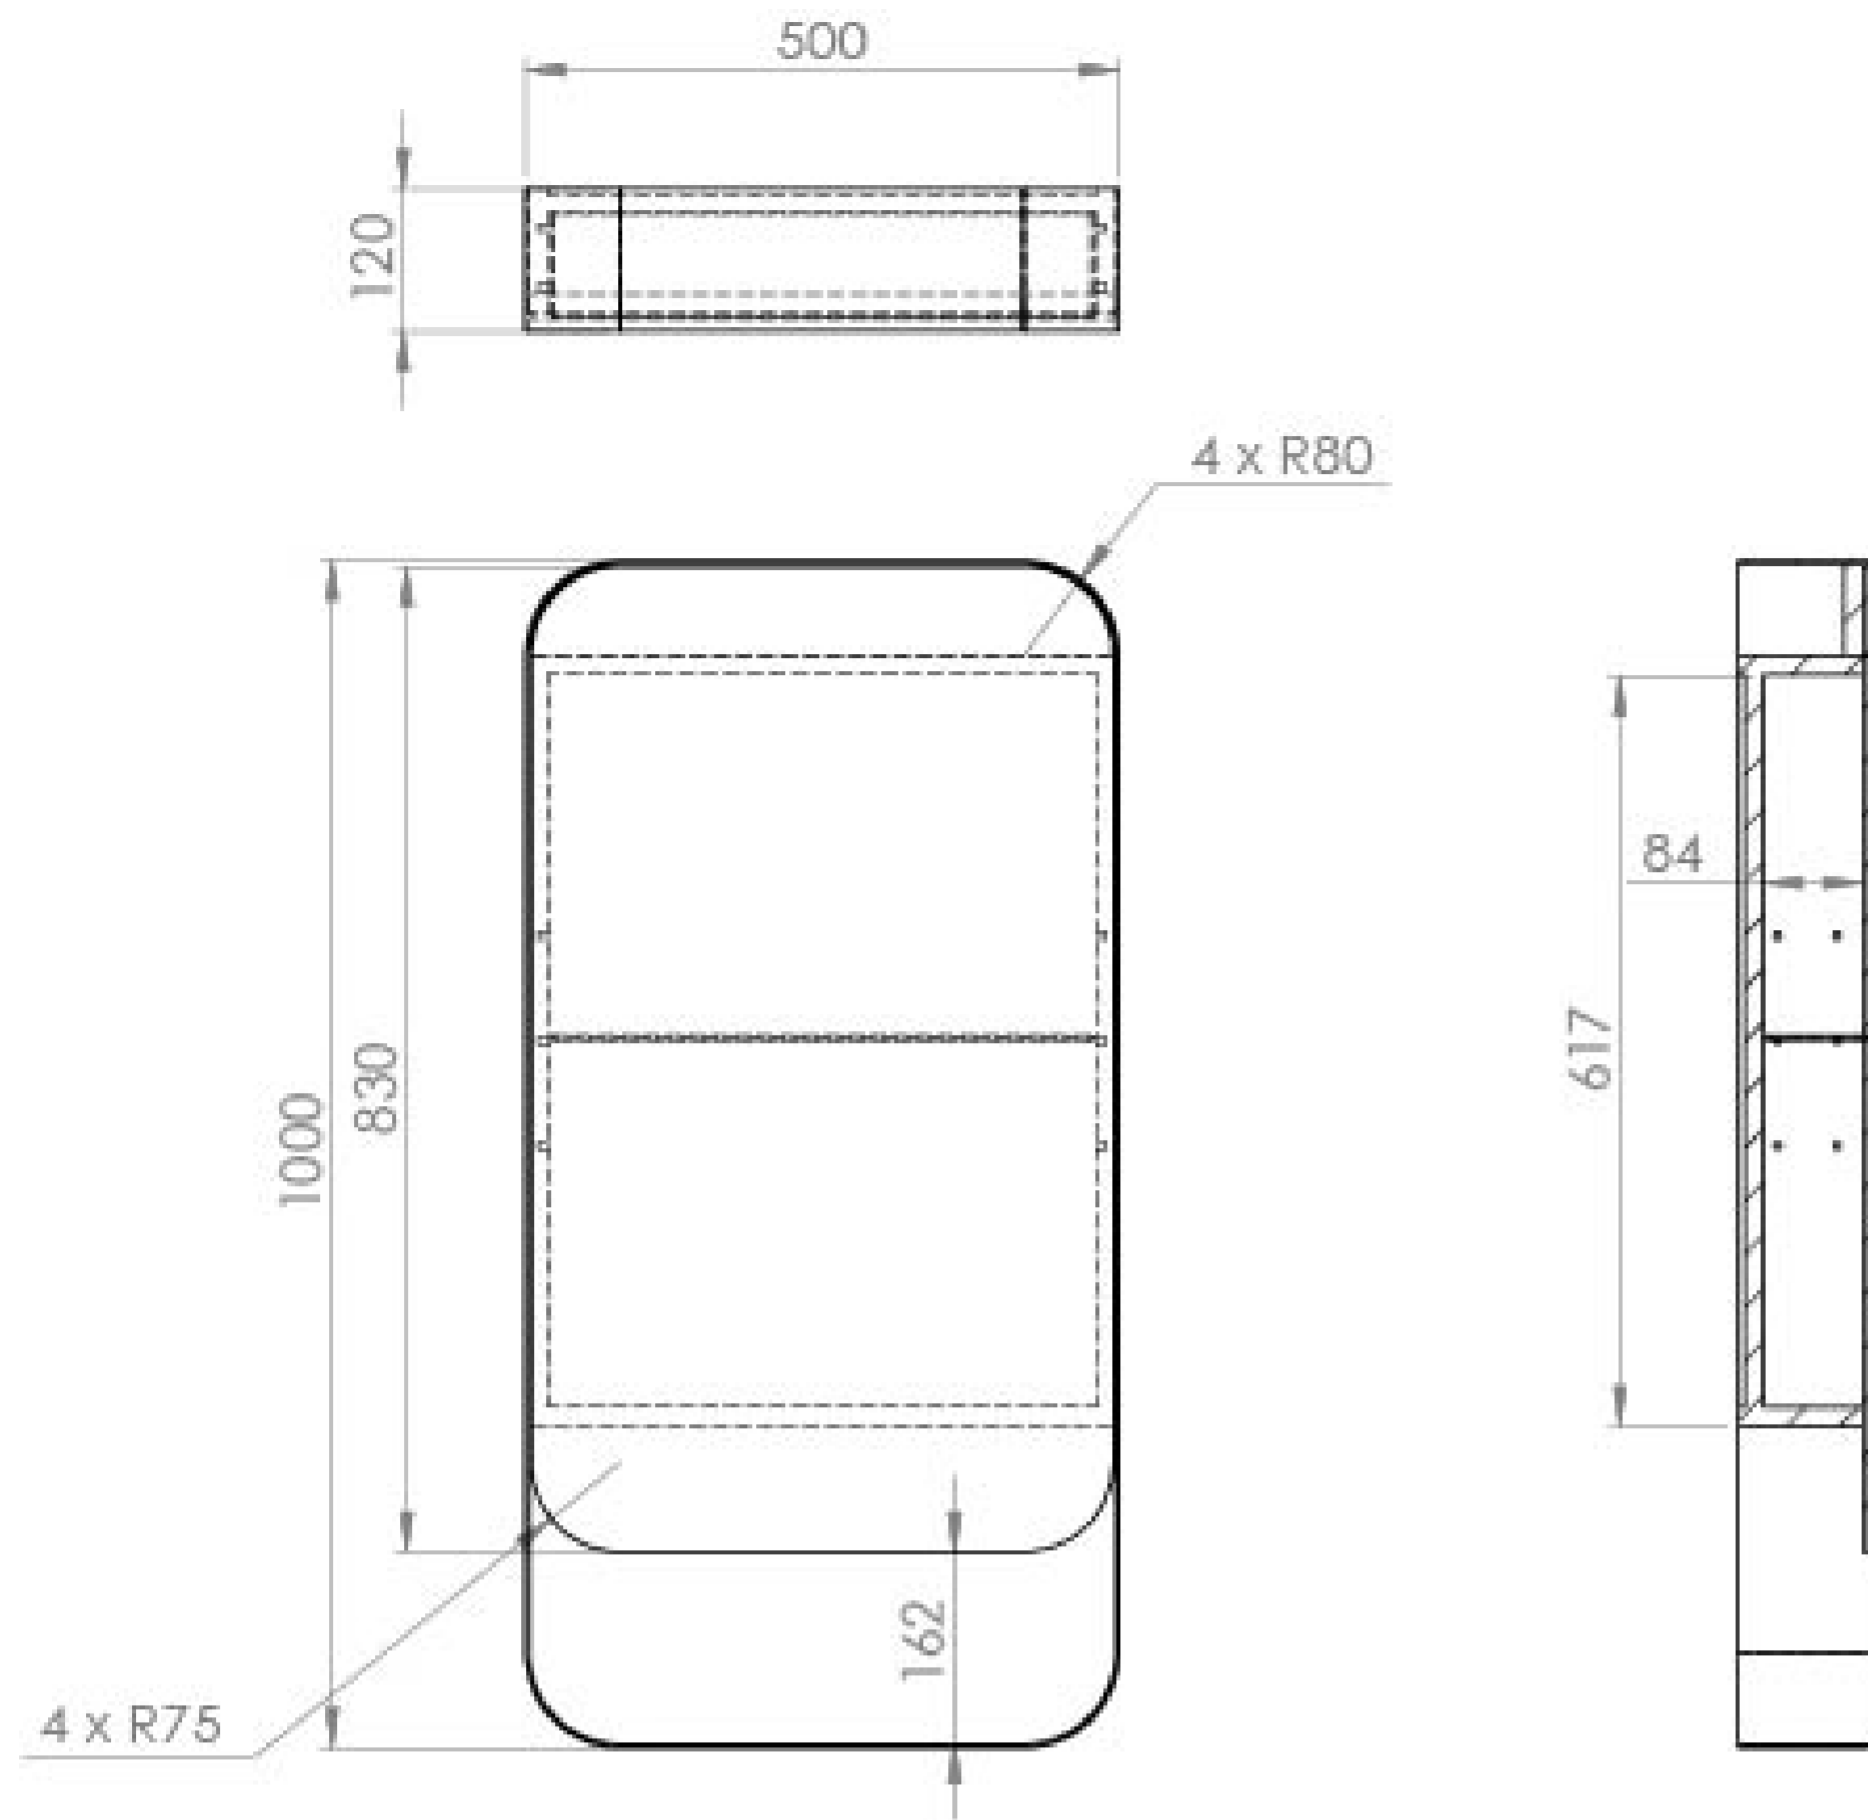

VOLATO 50CM LEFT HAND MIRROR CABINET - MATTE BLACK

Product Code: VOL050SQCL.MB

PRODUCT INFORMATION

Finish:	Matte Black
Height:	1000mm
Width:	500mm
Depth:	120mm
Material	Steel
Weight	18.74kg
Orientation	Portrait
Opening	Left hand
Shelf Quantity	1x adjustable black glass shelf
Guarantee	5 years

This VOLATO 50cm mirror cabinet with a left-hand hinge is the perfect option if you're looking for a mirror cabinet that offers a unique and modern style but is still practical for your every day needs. It will pair beautifully with the washstands also available in the VOLATO collection.

*Also available with a right-hand hinge

TECHNICAL DRAWING

Saneux reserves the right to alter the specifications and product range without prior notice. Dimensions are given as a guide only. Dimensions should not be used for surrounding furniture, fixtures and fittings until the product is on site.