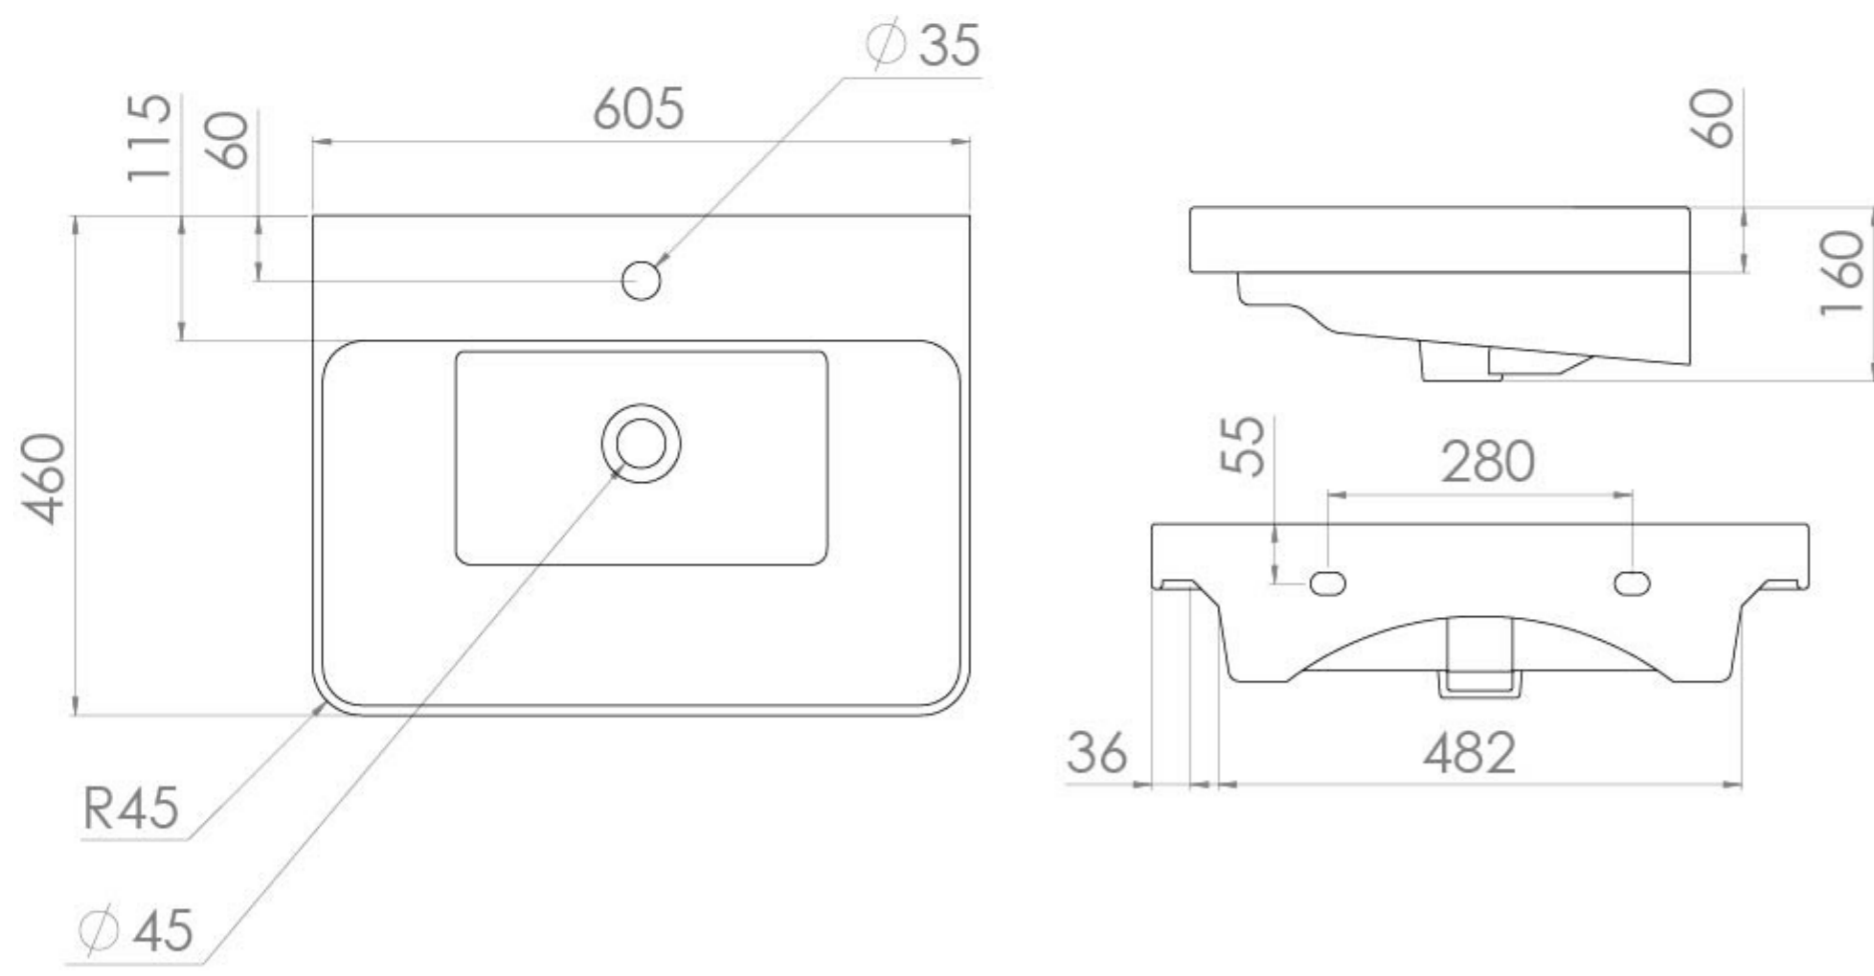

HYDE 60X46CM WASHBASIN OTH

Product Code: HY060B.OTH

PRODUCT INFORMATION

Finish:	Gloss White
Height:	160mm
Width:	605mm
Depth:	460mm
Material	Ceramic
Weight	15.7kg
Overflow(s)	Yes
Overflow Position	Centre
Overflow Diameter	22mm
Compatible Overflows	OC01, OC02, OC03
Tap Holes	0 Tap Hole
Recommended Waste Required	Slotted waste
Furniture Required For Installation?	Optional
Guarantee	Lifetime

This HYDE 60x46cm no tap hole washbasin has a deeper bowl that is great for family bathrooms and communal areas, and pairs with the HYDE 60cm 1 or 2 drawer wall mounted units.

*With an overflow

TECHNICAL DRAWING