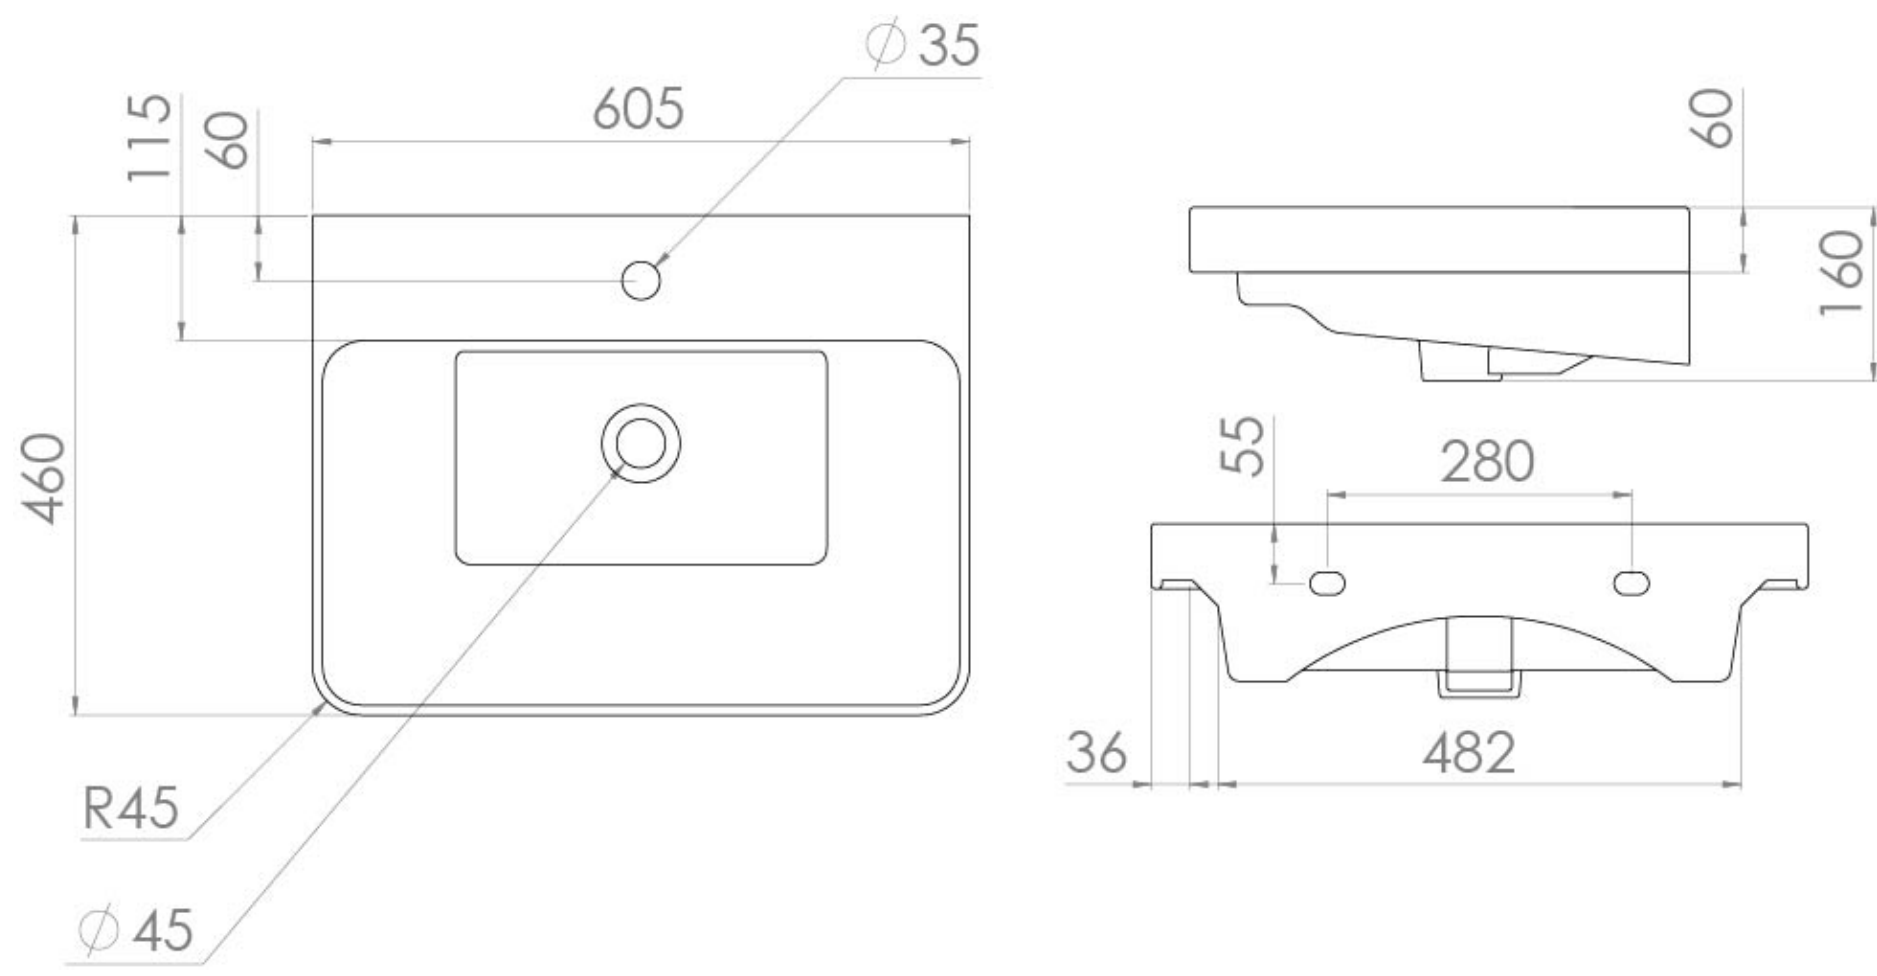

TECHNICAL DRAWING

Saneux reserves the right to alter the specifications and product range without prior notice. Dimensions are given as a guide only. Dimensions should not be used for surrounding furniture, fixtures and fittings until the product is on site.

<https://saneux.com/products/hyde-60x46cm-washbasin-0th>