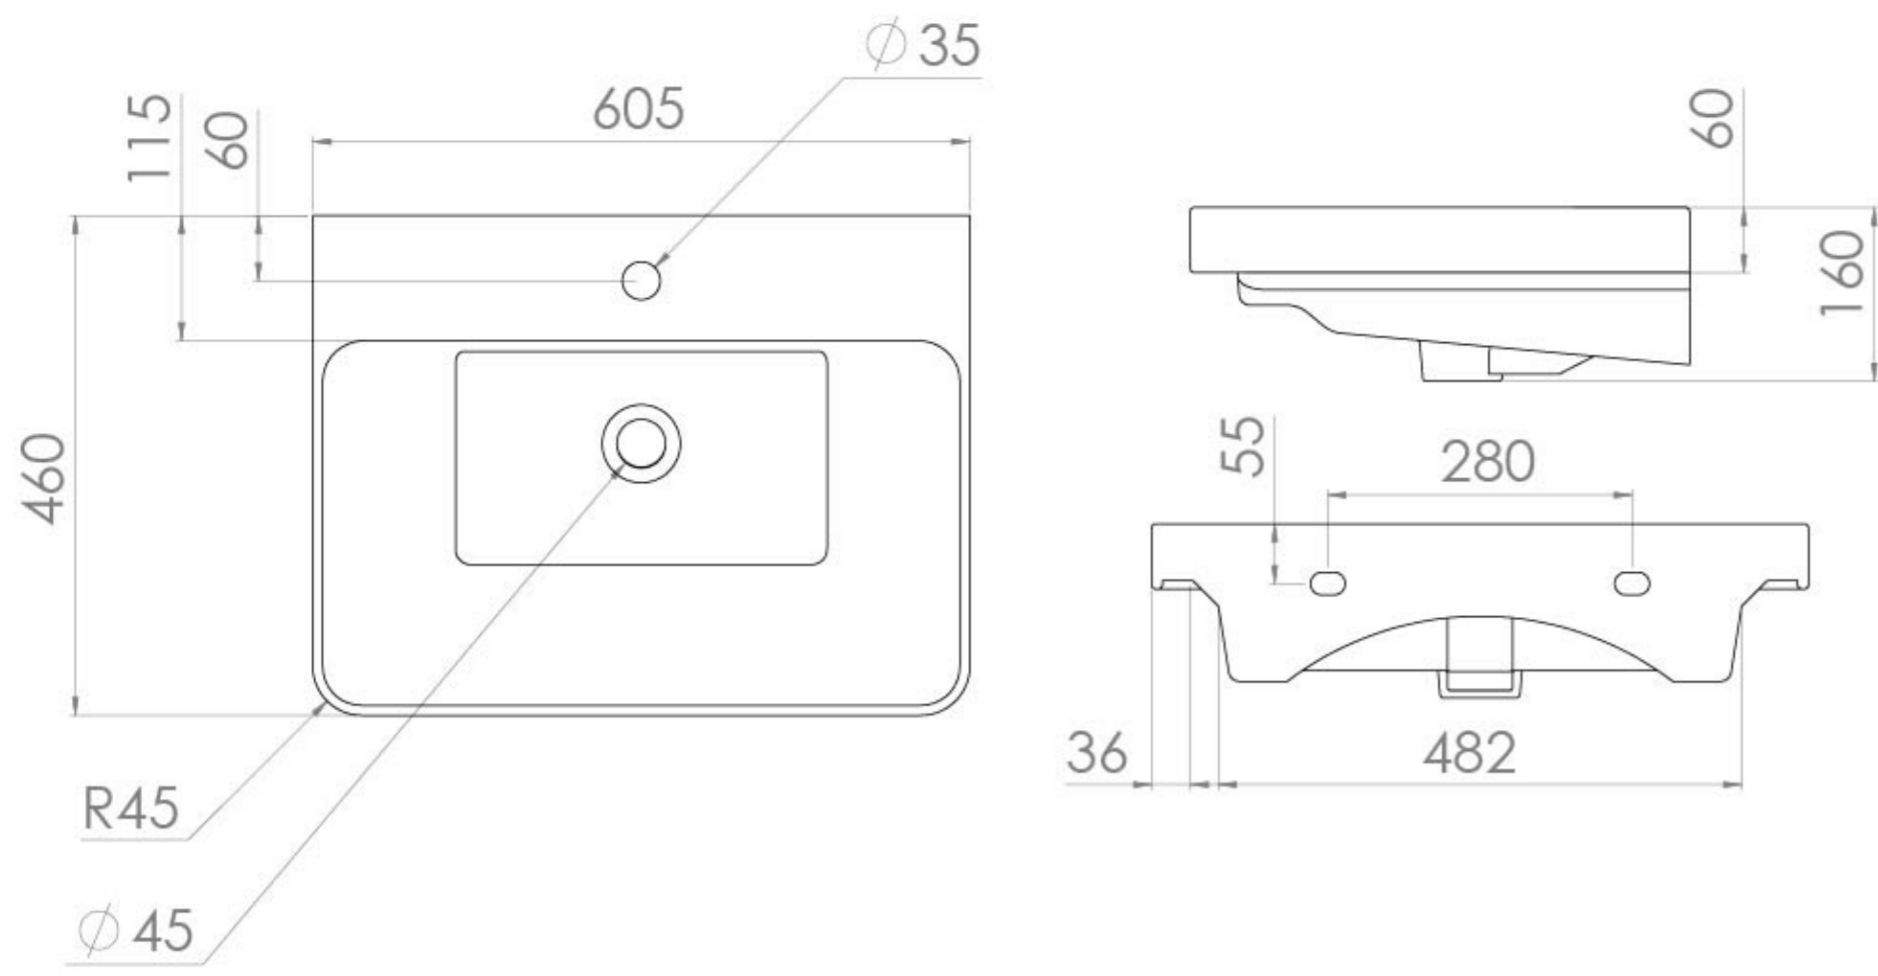

HYDE 60X46CM WASHBASIN 1TH

Product Code: HY060B

PRODUCT INFORMATION

Finish:	Gloss White
Height:	160mm
Width:	605mm
Depth:	460mm
Material	Ceramic
Weight	15.7kg
Overflow(s)	Yes
Overflow Position	Centre
Overflow Diameter	22mm
Compatible Overflows	OC01, OC02, OC03
Tap Holes	1 Tap Hole
Tap Hole Position	Centre
Recommended Waste Required	Slotted waste
Furniture Required For Installation?	Optional
Guarantee	Lifetime

This HYDE 60x46cm 1 tap hole washbasin has a deeper bowl that is great for family bathrooms and communal areas, and pairs with the HYDE 60cm 1 or 2 drawer wall mounted units.

*With an overflow

TECHNICAL DRAWING