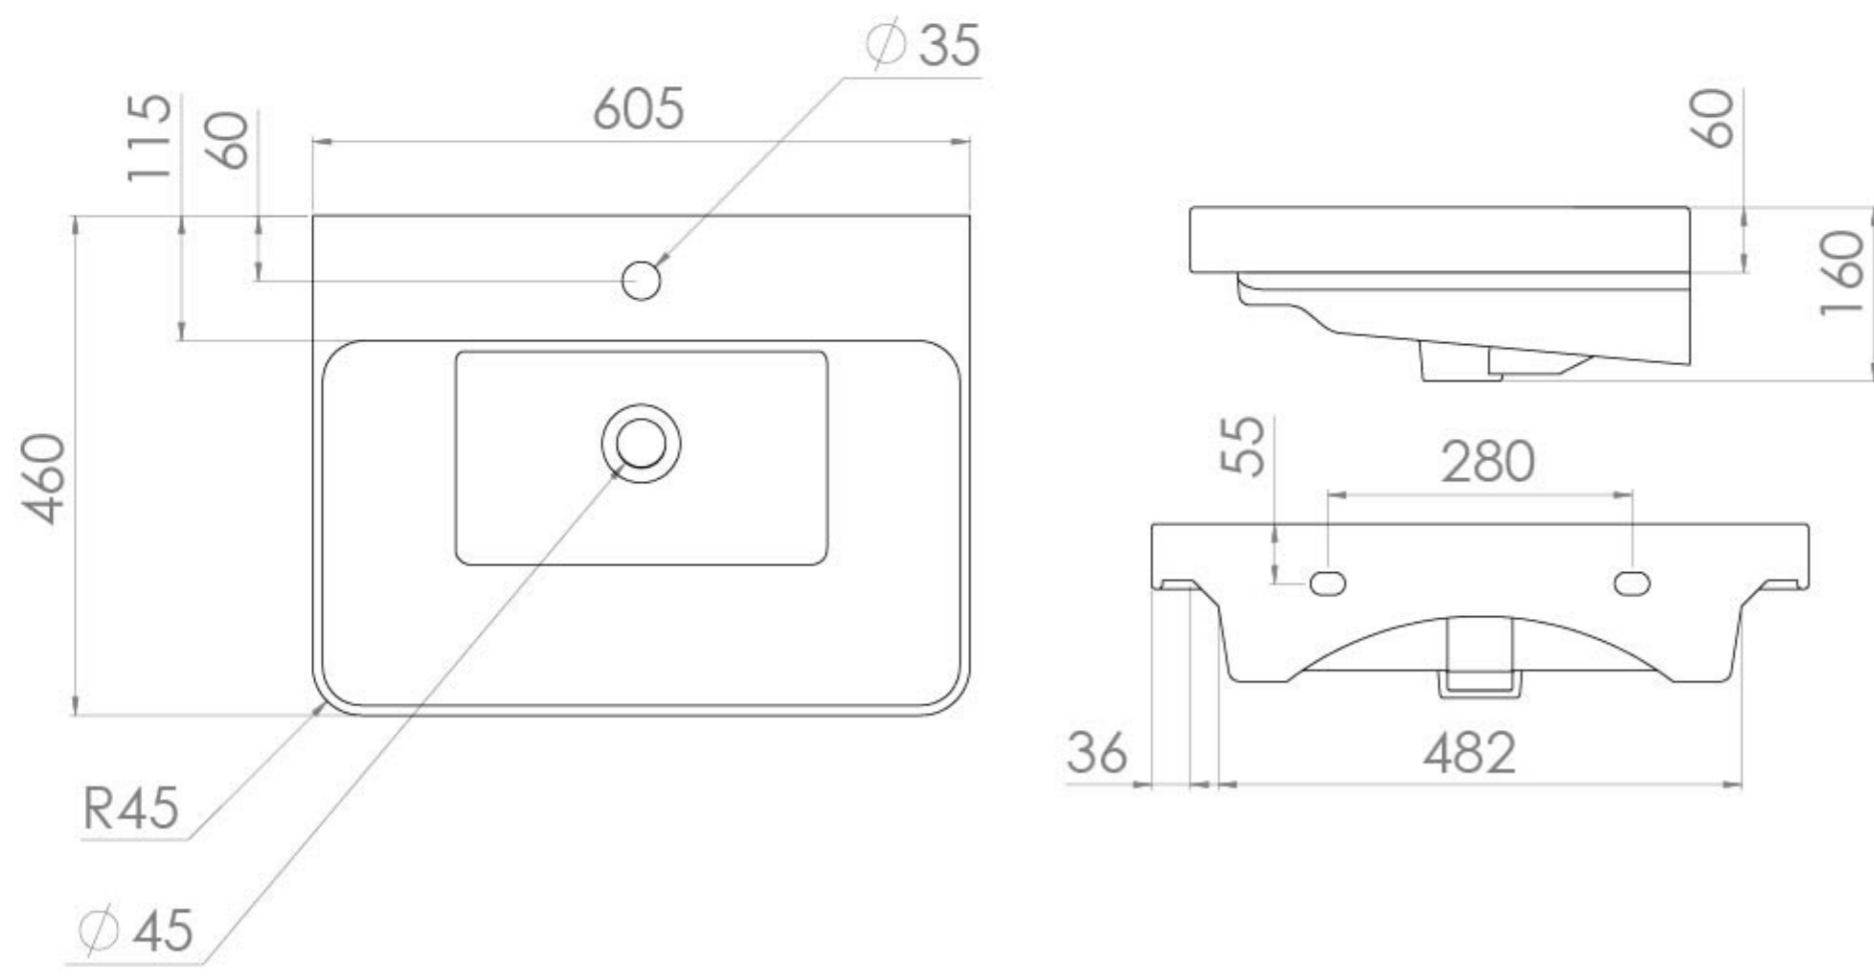

HYDE 60X46CM WASHBASIN 1TH

Product Code: HY060B

PRODUCT INFORMATION

Finish:	Gloss White
Height:	160mm
Width:	605mm
Depth:	460mm
Material	Ceramic
Weight	15.7kg
Overflow(s)	Yes
Overflow Position	Centre
Overflow Diameter	22mm
Compatible Overflows	OC01, OC02, OC03
Tap Holes	1 Tap Hole
Tap Hole Position	Centre
Recommended Waste Required	Slotted waste
Furniture Required For Installation?	Optional
Guarantee	Lifetime

This HYDE 60x46cm 1 tap hole washbasin has a deeper bowl that is great for family bathrooms and communal areas, and pairs with the HYDE 60cm 1 or 2 drawer wall mounted units.

*With an overflow

TECHNICAL DRAWING

<https://saneux.com/products/hyde-60x46cm-washbasin-1th>