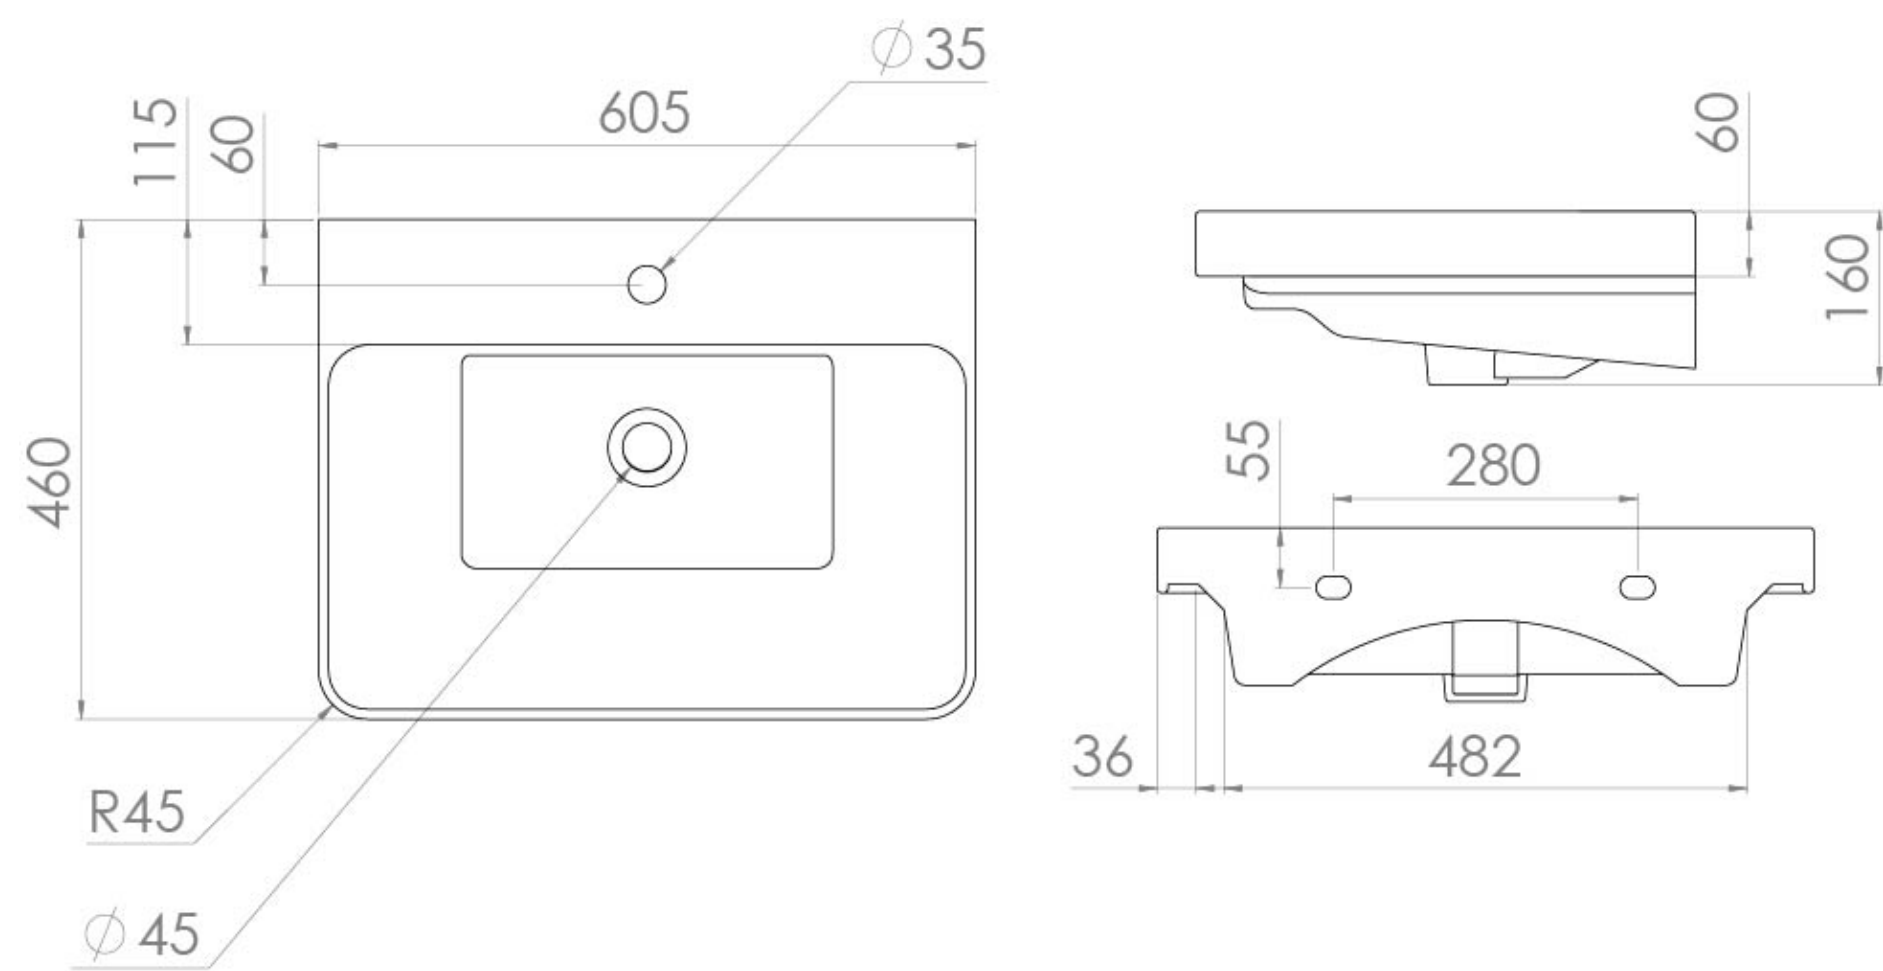

HYDE 60X46CM WASHBASIN 1TH

Product Code: HY060B

PRODUCT INFORMATION

Finish:	Gloss White
Height:	160mm
Width:	605mm
Depth:	460mm
Material	Ceramic
Weight	15.7kg
Overflow(s)	Yes
Overflow Position	Centre
Overflow Diameter	22mm
Compatible Overflows	OC01, OC02, OC03
Tap Holes	1 Tap Hole
Tap Hole Position	Centre
Recommended Waste Required	Slotted waste
Furniture Required For Installation?	Optional
Guarantee	Lifetime

DESCRIPTION

The HYDE collection features curved short projection washbasins and furniture units, but for those who have the space to spare, there is also the option for much deeper basin & unit combinations.

This HYDE 60x46cm 1 tap hole washbasin has a deeper bowl that is great for family bathrooms and communal areas, and pairs with the HYDE 60cm 1 or 2 drawer wall mounted units.

*With an overflow

TECHNICAL DRAWING

<https://saneux.com/products/hyde-60x46cm-washbasin-1th>