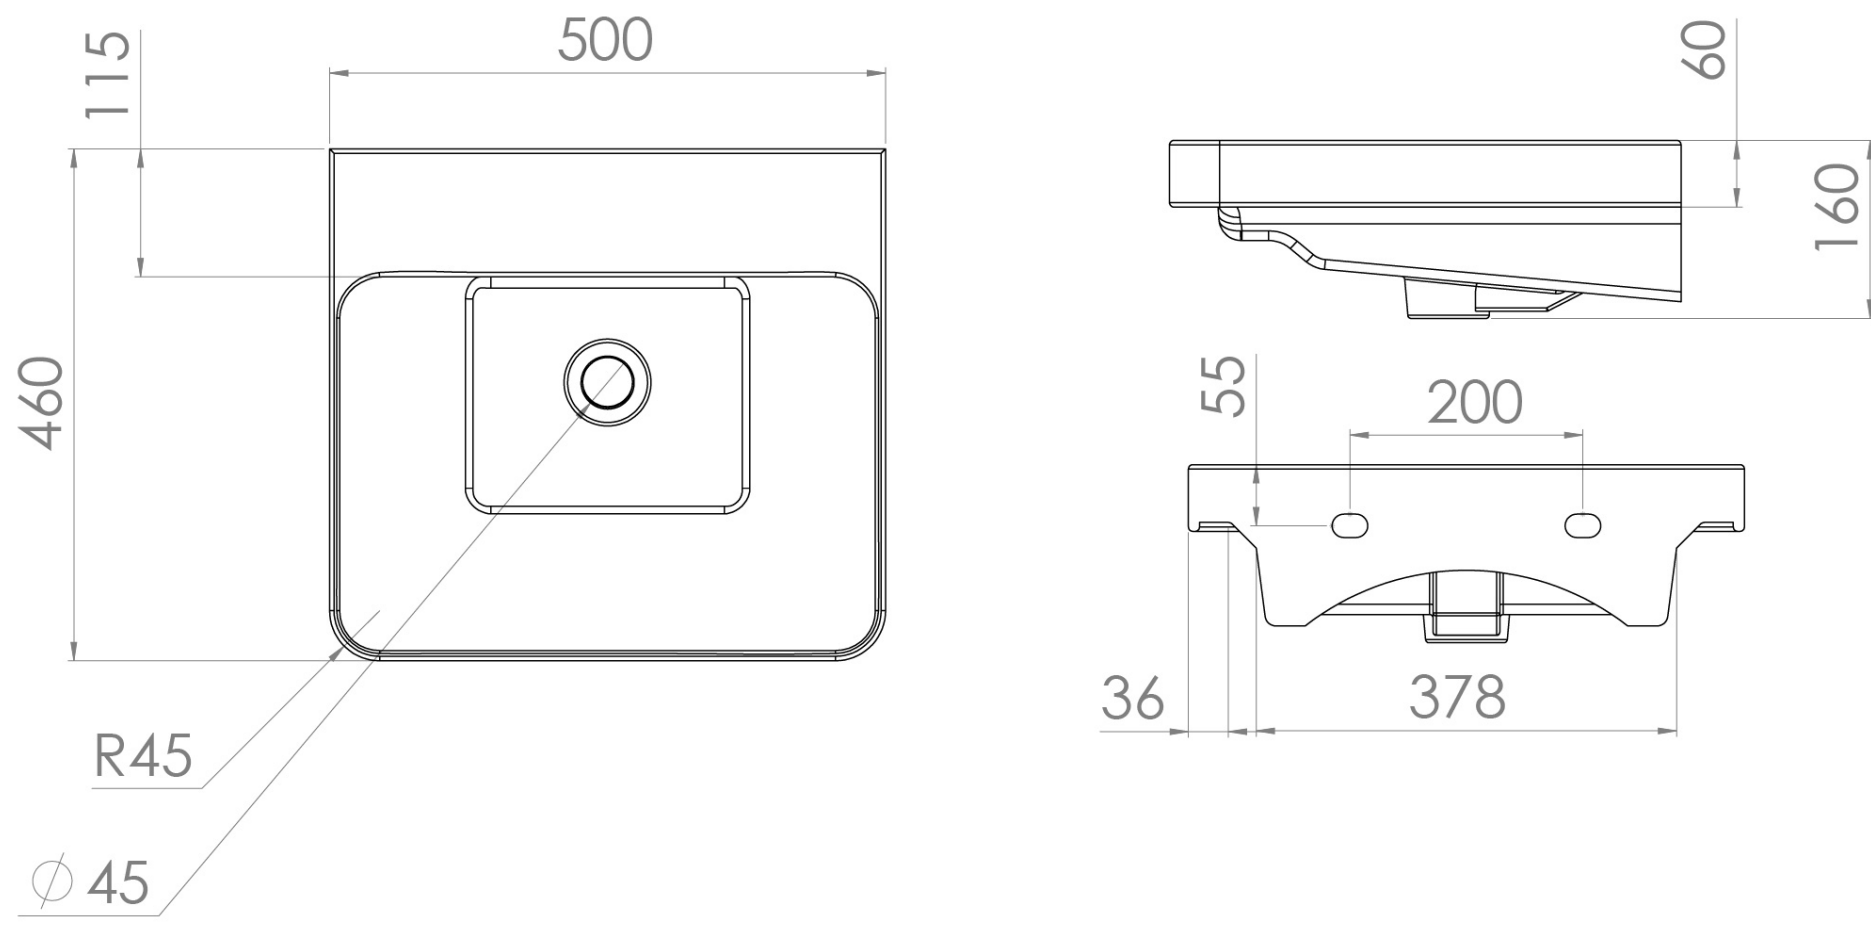

HYDE 50X46CM WASHBASIN OTH

Product Code: HY050B.OTH

PRODUCT INFORMATION

Finish:	Gloss White
Height:	160mm
Width:	500mm
Depth:	460mm
Material	Ceramic
Weight	12.3kg
Overflow(s)	Yes
Overflow Position	Centre
Overflow Diameter	22mm
Compatible Overflows	OC01, OC02, OC03
Tap Holes	0 Tap Hole
Recommended Waste Required	Slotted waste
Furniture Required For Installation?	Optional
Guarantee	Lifetime

This HYDE 50x46cm no tap hole washbasin has a deeper bowl that is great for family bathrooms and communal areas, and pairs with the HYDE 50cm 1 or 2 drawer wall mounted units.

*With an overflow

TECHNICAL DRAWING

<https://saneux.com/products/hyde-50x46cm-washbasin-0th>