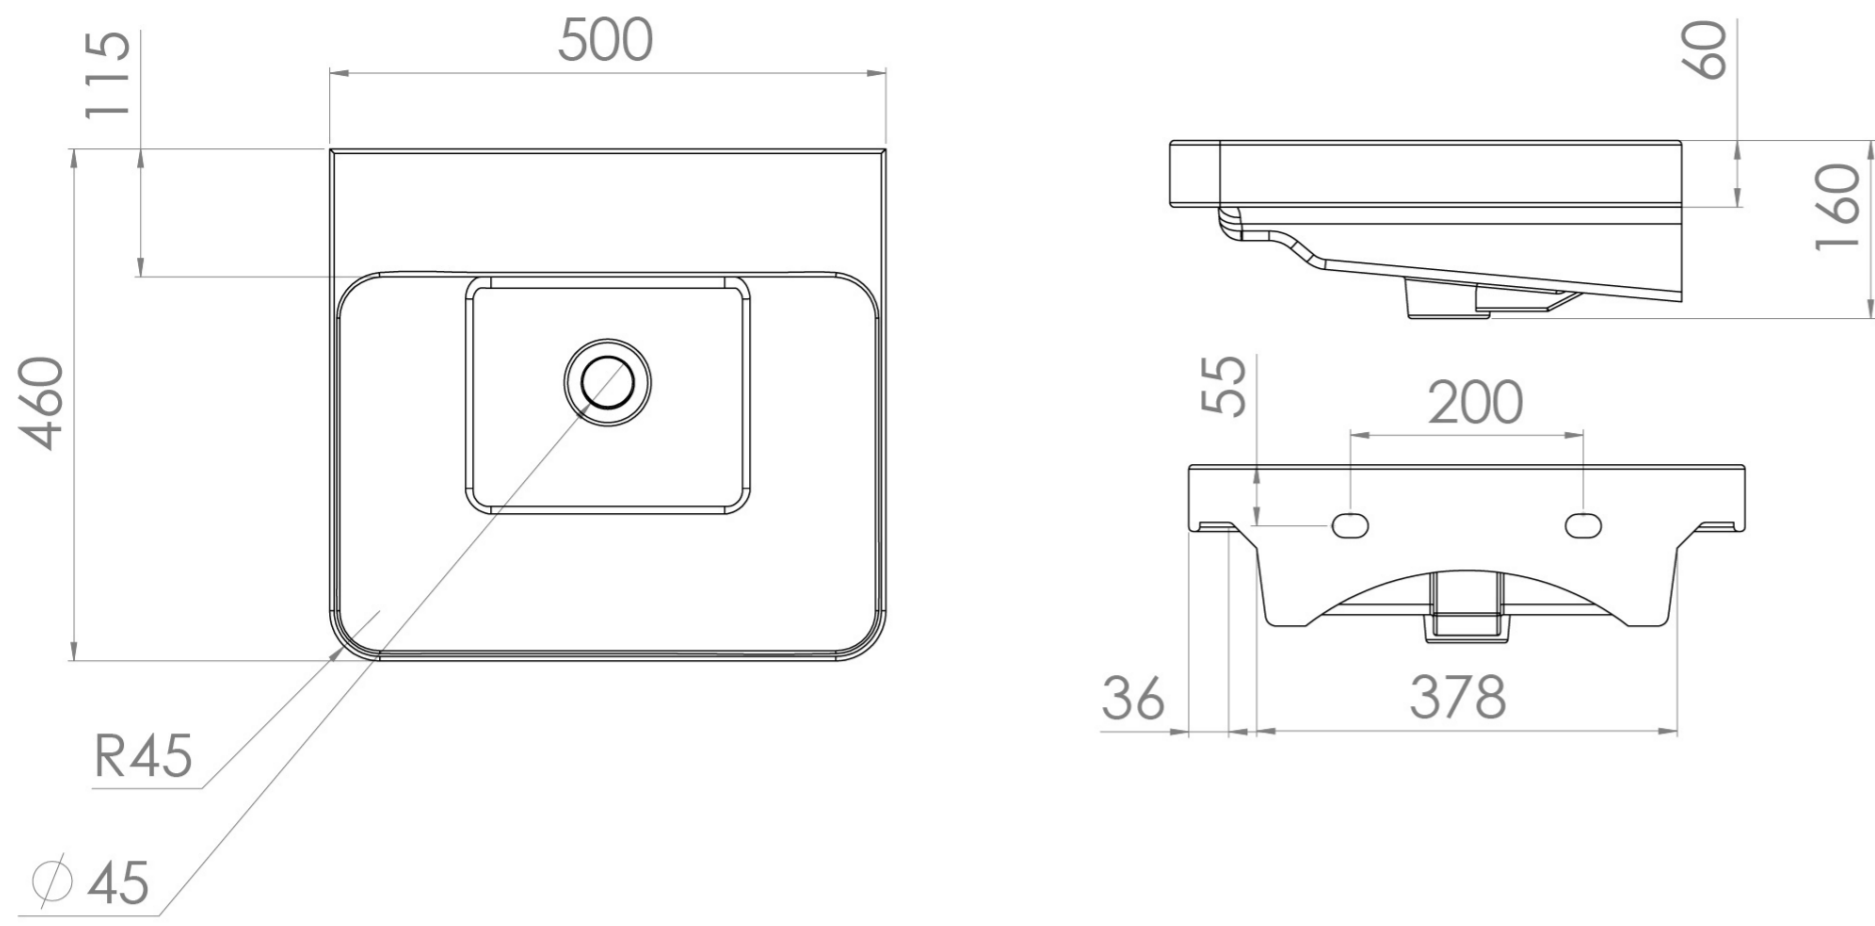

HYDE 50X46CM WASHBASIN OTH

Product Code: HY050B.OTH

PRODUCT INFORMATION

Finish:	Gloss White
Height:	160mm
Width:	500mm
Depth:	460mm
Material	Ceramic
Weight	12.3kg
Overflow(s)	Yes
Overflow Position	Centre
Overflow Diameter	22mm
Compatible Overflows	OC01, OC02, OC03
Tap Holes	0 Tap Hole
Recommended Waste Required	Slotted waste
Furniture Required For Installation?	Optional
Guarantee	Lifetime

DESCRIPTION

The HYDE collection features curved short projection washbasins and furniture units, but for those who have the space to spare, there is also the option for much deeper basin & unit combinations.

This HYDE 50x46cm no tap hole washbasin has a deeper bowl that is great for family bathrooms and communal areas, and pairs with the HYDE 50cm 1 or 2 drawer wall mounted units.

*With an overflow

TECHNICAL DRAWING

<https://saneux.com/products/hyde-50x46cm-washbasin-0th>