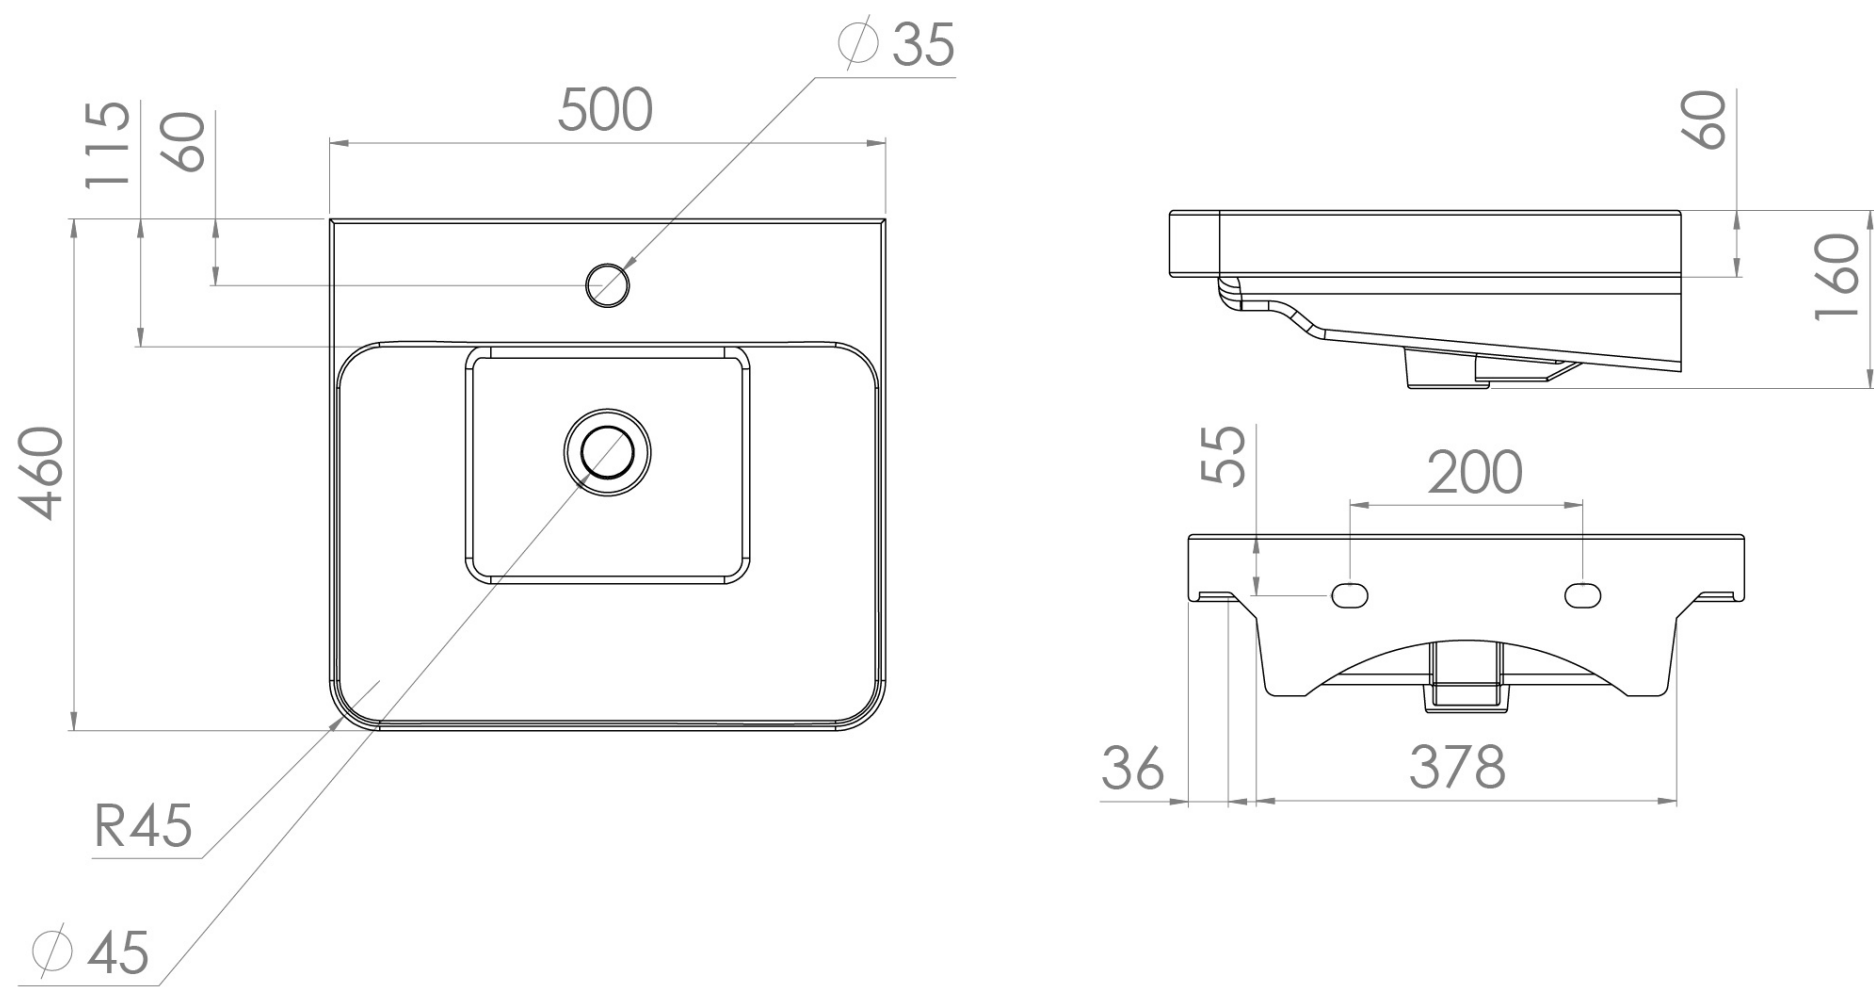

HYDE 50X46CM WASHBASIN 1TH

Product Code: HY050B

PRODUCT INFORMATION

Finish:	Gloss White
Height:	160mm
Width:	500mm
Depth:	460mm
Material	Ceramic
Weight	12.3kg
Overflow(s)	Yes
Overflow Position	Centre
Overflow Diameter	22mm
Compatible Overflows	OC01, OC02, OC03
Tap Holes	1 Tap Hole
Tap Hole Position	Centre
Recommended Waste Required	Slotted waste
Furniture Required For Installation?	Optional
Guarantee	Lifetime

DESCRIPTION

The HYDE collection features curved short projection washbasins and furniture units, but for those who have the space to spare, there is also the option for much deeper basin & unit combinations.

This HYDE 50x46cm 1 tap hole washbasin has a deeper bowl that is great for family bathrooms and communal areas, and pairs with the HYDE 50cm 1 or 2 drawer wall mounted units.

*With an overflow

TECHNICAL DRAWING

<https://saneux.com/products/hyde-50x46cm-washbasin-1th>