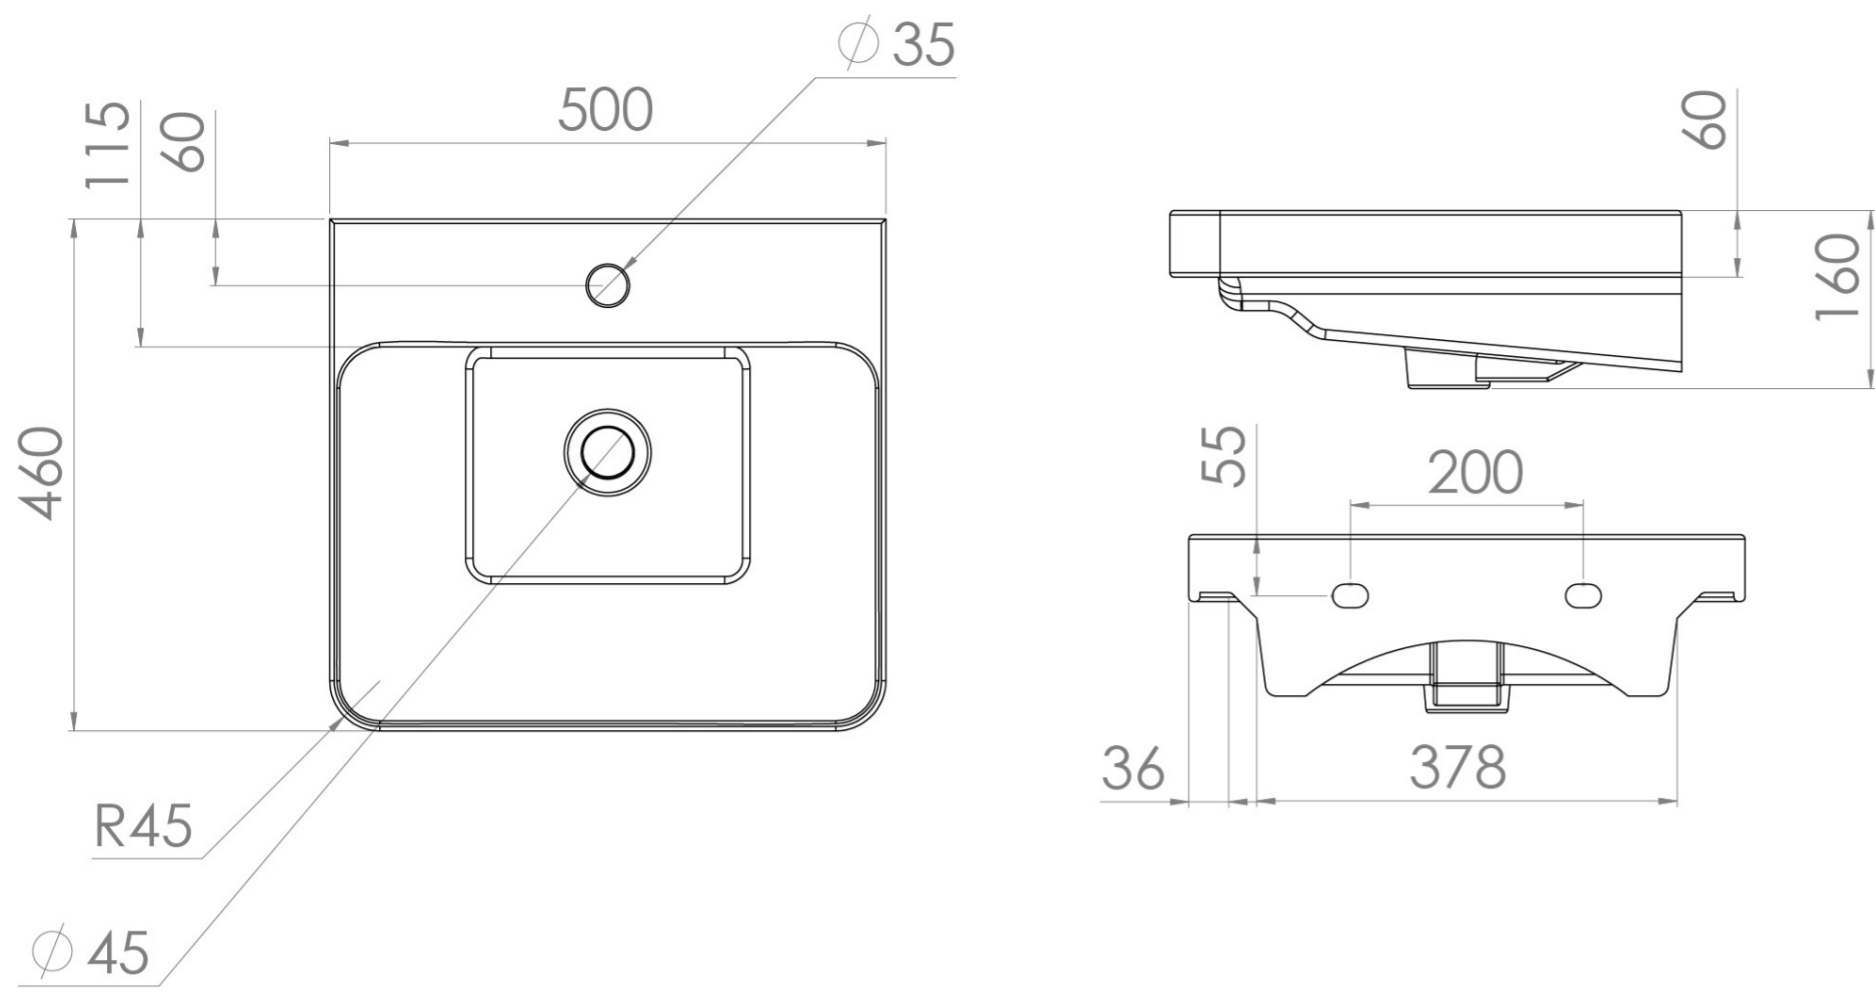

HYDE 50X46CM WASHBASIN 1TH

Product Code: HY050B

PRODUCT INFORMATION

Finish:	Gloss White
Height:	160mm
Width:	500mm
Depth:	460mm
Material	Ceramic
Weight	12.3kg
Overflow(s)	Yes
Overflow Position	Centre
Overflow Diameter	22mm
Compatible Overflows	OC01, OC02, OC03
Tap Holes	1 Tap Hole
Tap Hole Position	Centre
Recommended Waste Required	Slotted waste
Furniture Required For Installation?	Optional
Guarantee	Lifetime

DESCRIPTION

The HYDE collection features curved short projection washbasins and furniture units, but for those who have the space to spare, there is also the option for much deeper basin & unit combinations.

This HYDE 50x46cm 1 tap hole washbasin has a deeper bowl that is great for family bathrooms and communal areas, and pairs with the HYDE 50cm 1 or 2 drawer wall mounted units.

*With an overflow

TECHNICAL DRAWING

<https://saneux.com/products/hyde-50x46cm-washbasin-1th>