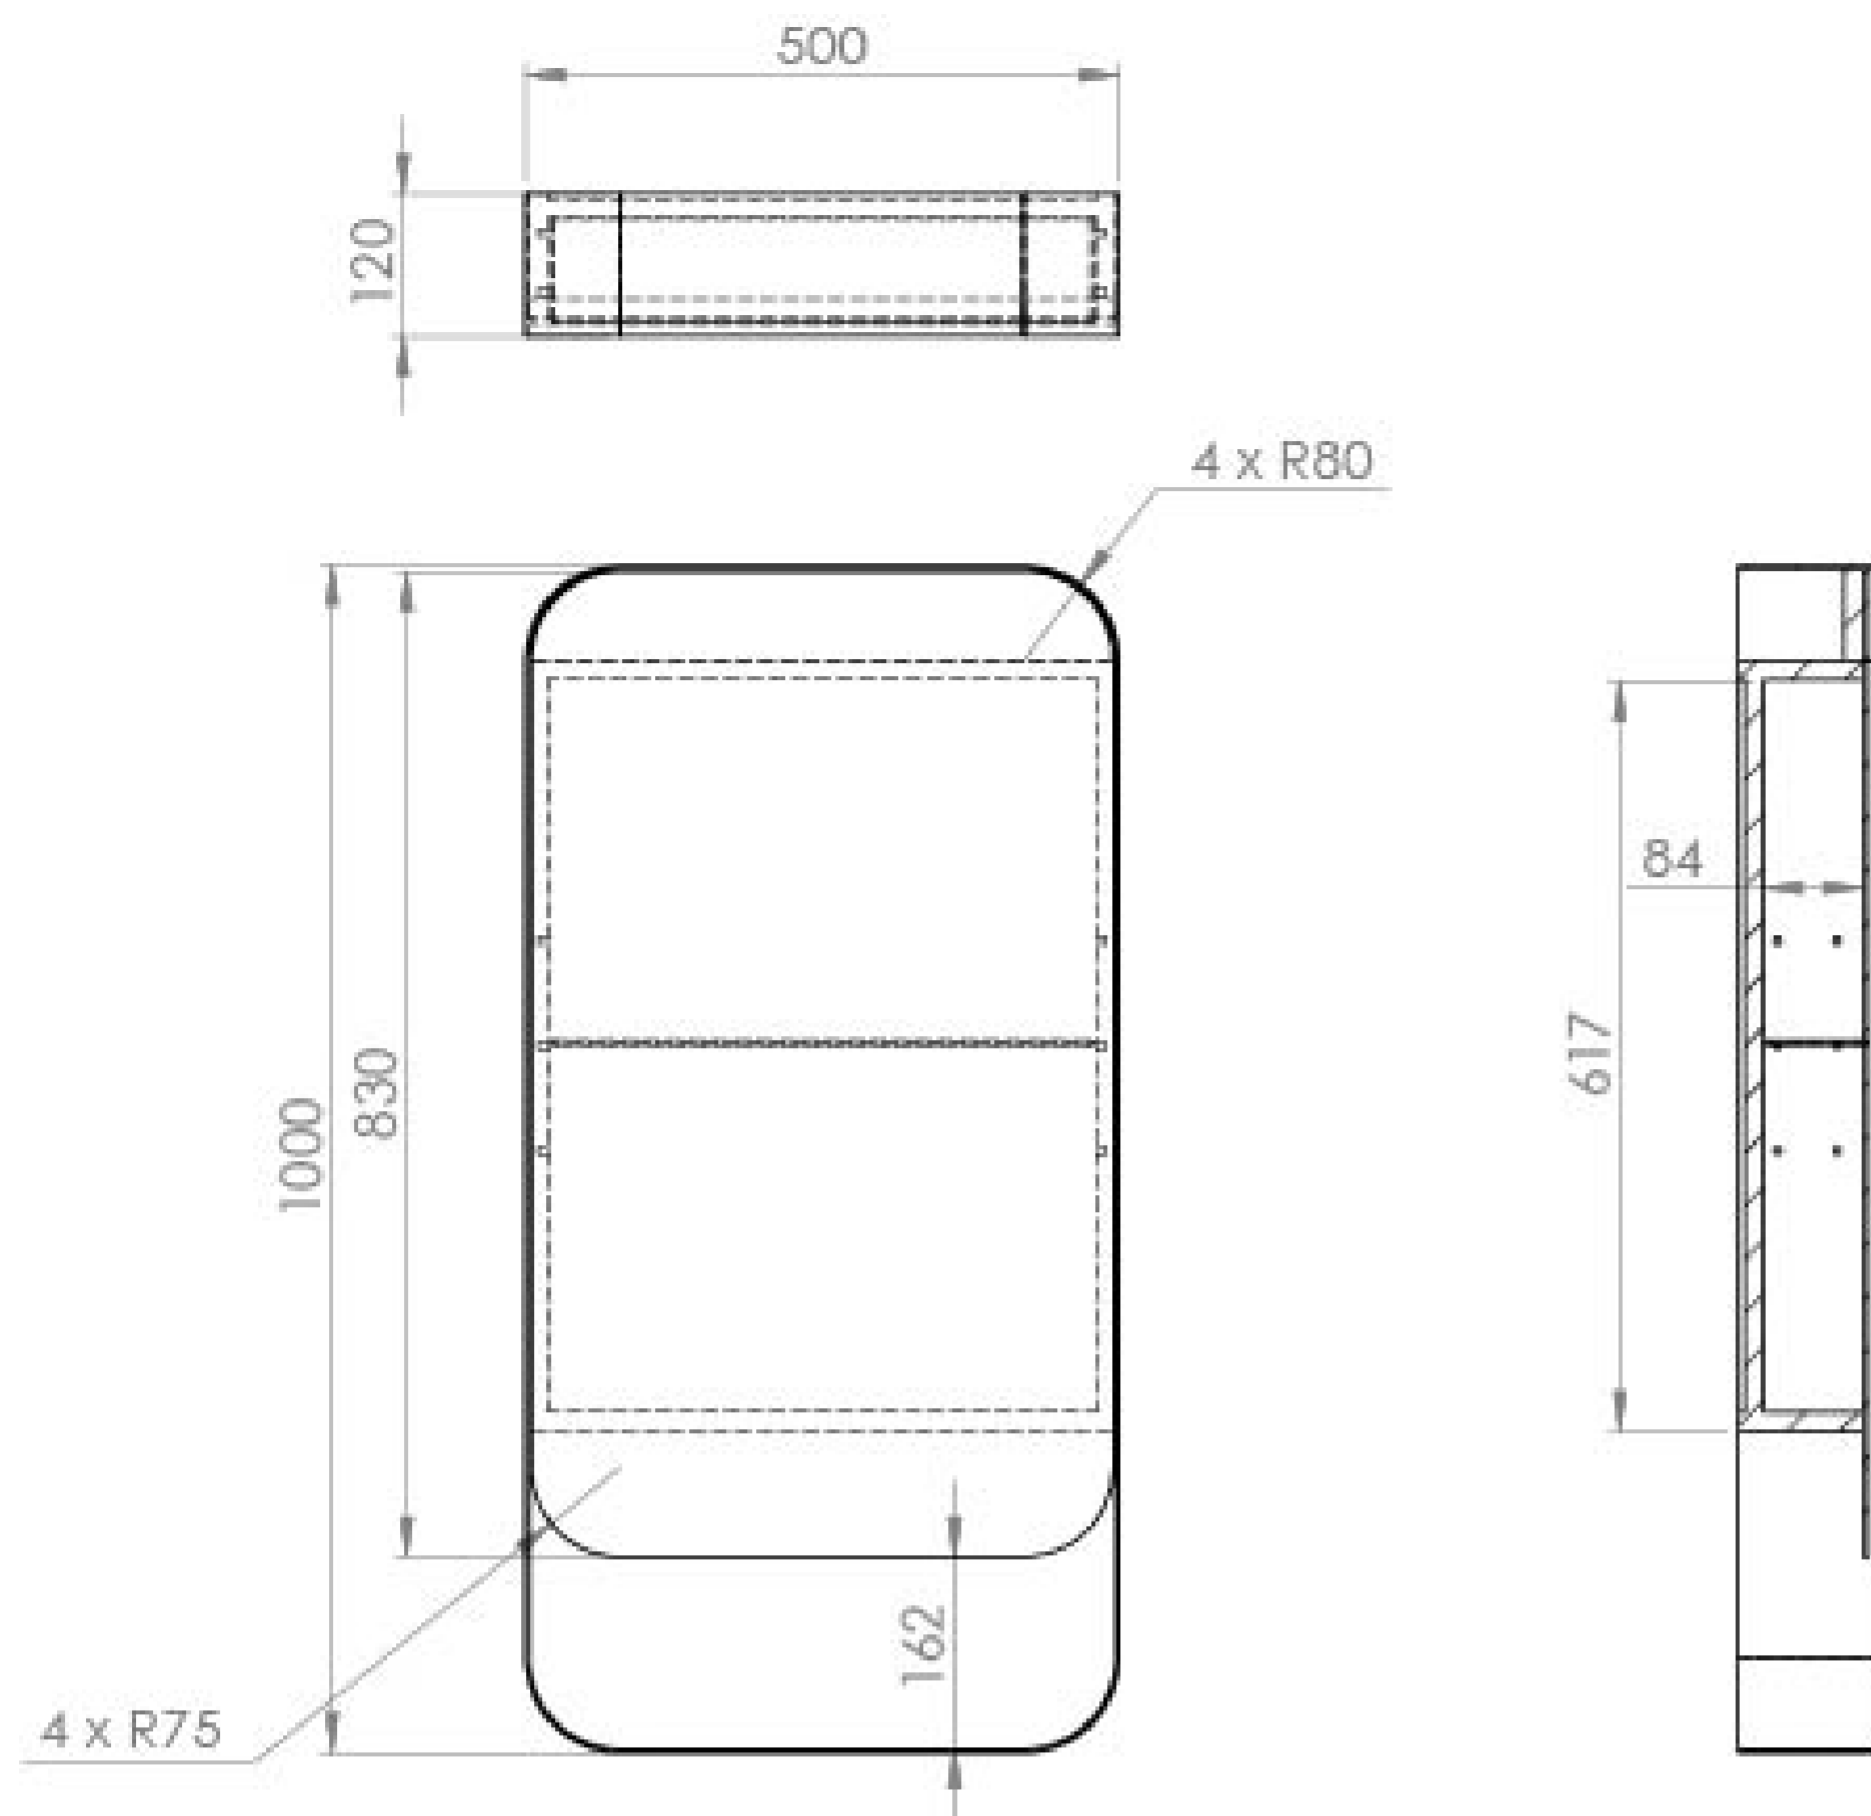

VOLATO 50CM RIGHT HAND MIRROR CABINET - MATTE BLACK

Product Code: VOL050SQCR.MB

PRODUCT INFORMATION

Finish:	Matte Black
Height:	1000mm
Width:	500mm
Depth:	120mm
Material	Steel
Weight	18.74kg
Orientation	Portrait
Opening	Right hand
Shelf Quantity	1x adjustable black glass shelf
Guarantee	5 years

This VOLATO 50cm mirror cabinet with a right-hand hinge is the perfect option if you're looking for a mirror cabinet that offers a unique and modern style but is still practical for your every day needs. It will pair beautifully with the washstands also available in the VOLATO collection.

*Also available with a left-hand hinge

TECHNICAL DRAWING

Saneux reserves the right to alter the specifications and product range without prior notice. Dimensions are given as a guide only. Dimensions should not be used for surrounding furniture, fixtures and fittings until the product is on site.