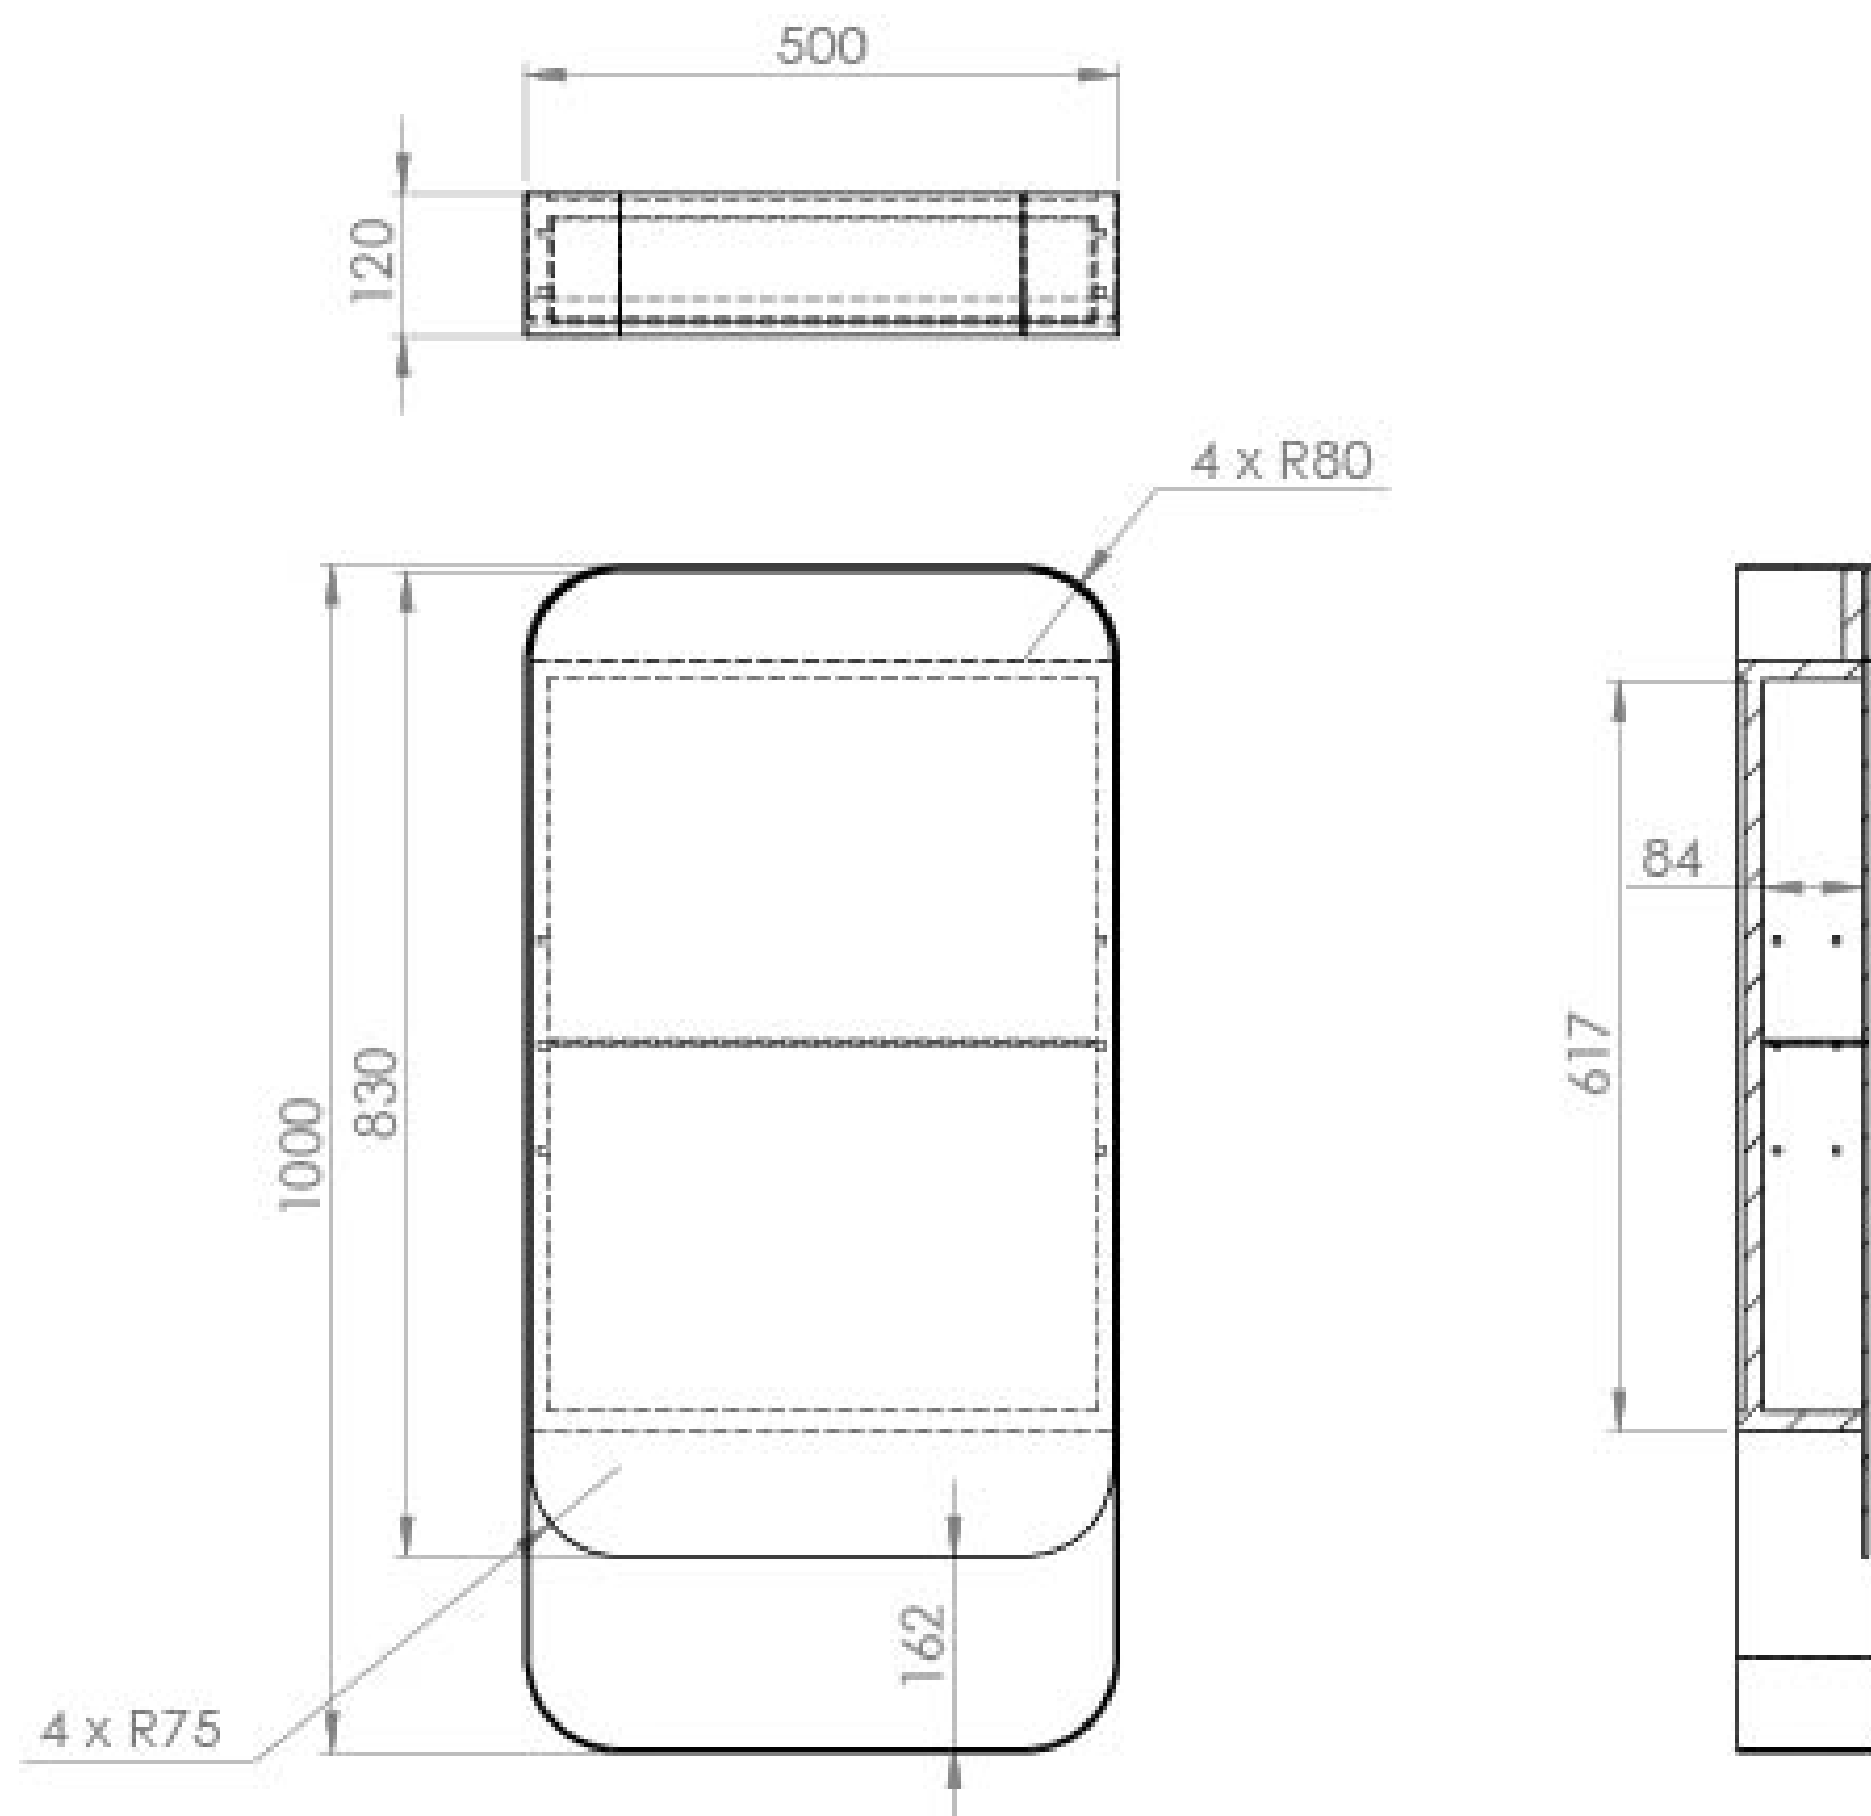

VOLATO 50CM RIGHT HAND MIRROR CABINET - MATTE BLACK

Product Code: VOL050SQCR.MB

PRODUCT INFORMATION

Finish:	Matte Black
Height:	1000mm
Width:	500mm
Depth:	120mm
Material	Steel
Weight	18.74kg
Orientation	Portrait
Opening	Right hand
Shelf Quantity	1x adjustable black glass shelf
Guarantee	5 years

This VOLATO 50cm mirror cabinet with a right-hand hinge is the perfect option if you're looking for a mirror cabinet that offers a unique and modern style but is still practical for your every day needs. It will pair beautifully with the washstands also available in the VOLATO collection.

*Also available with a left-hand hinge

TECHNICAL DRAWING

Saneux reserves the right to alter the specifications and product range without prior notice. Dimensions are given as a guide only. Dimensions should not be used for surrounding furniture, fixtures and fittings until the product is on site.