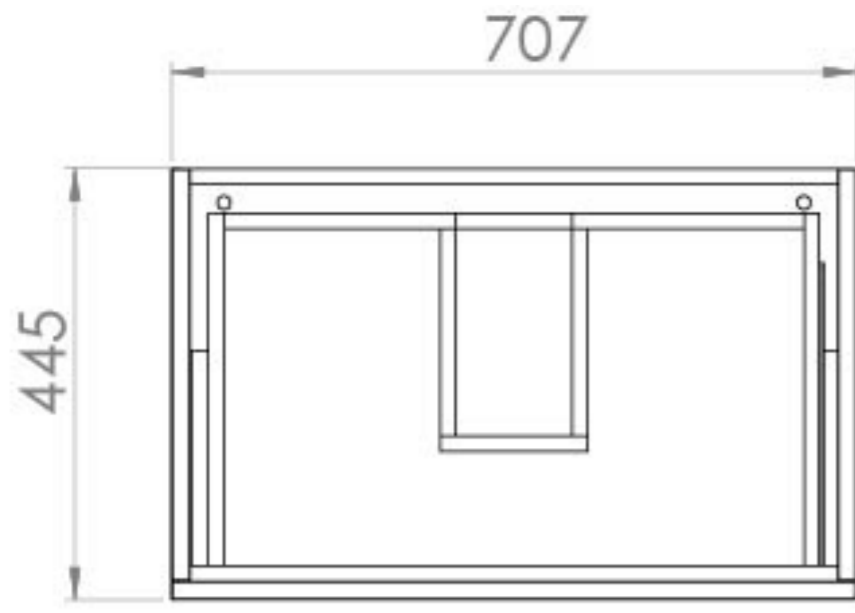

TECHNICAL DRAWING

Saneux reserves the right to alter the specifications and product range without prior notice. Dimensions are given as a guide only. Dimensions should not be used for surrounding furniture, fixtures and fittings until the product is on site.

<https://saneux.com/products/austen-72cm-2-drawer-wall-mounted-unit-english-oak>