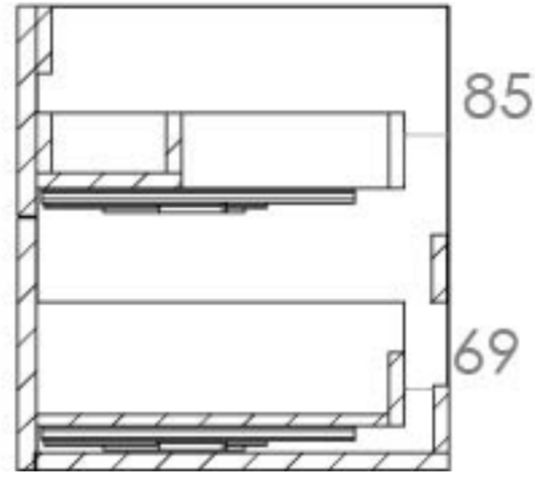

TECHNICAL DRAWING

Saneux reserves the right to alter the specifications and product range without prior notice. Dimensions are given as a guide only. Dimensions should not be used for surrounding furniture, fixtures and fittings until the product is on site.

<https://saneux.com/products/austen-72cm-2-drawer-wall-mounted-unit-english-oak>