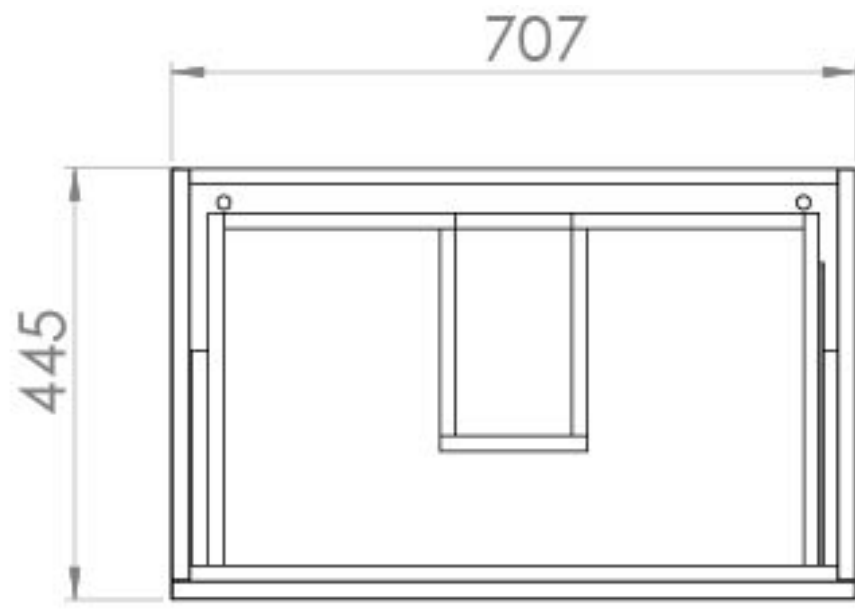

TECHNICAL DRAWING

Saneux reserves the right to alter the specifications and product range without prior notice. Dimensions are given as a guide only. Dimensions should not be used for surrounding furniture, fixtures and fittings until the product is on site.

<https://saneux.com/products/austen-72cm-2-drawer-wall-mounted-unit-english-oak>