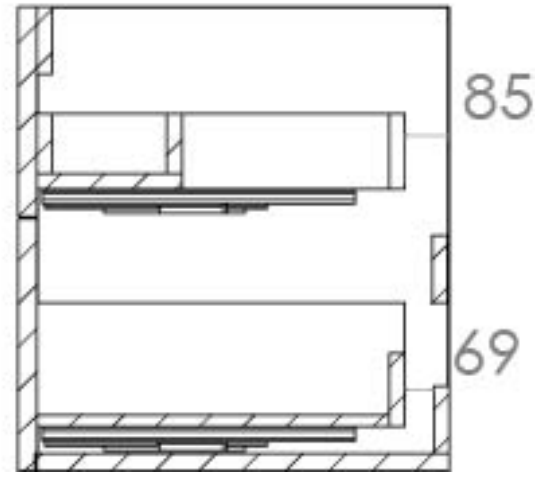

TECHNICAL DRAWING

Saneux reserves the right to alter the specifications and product range without prior notice. Dimensions are given as a guide only. Dimensions should not be used for surrounding furniture, fixtures and fittings until the product is on site.

<https://saneux.com/products/austen-72cm-2-drawer-wall-mounted-unit-english-oak>