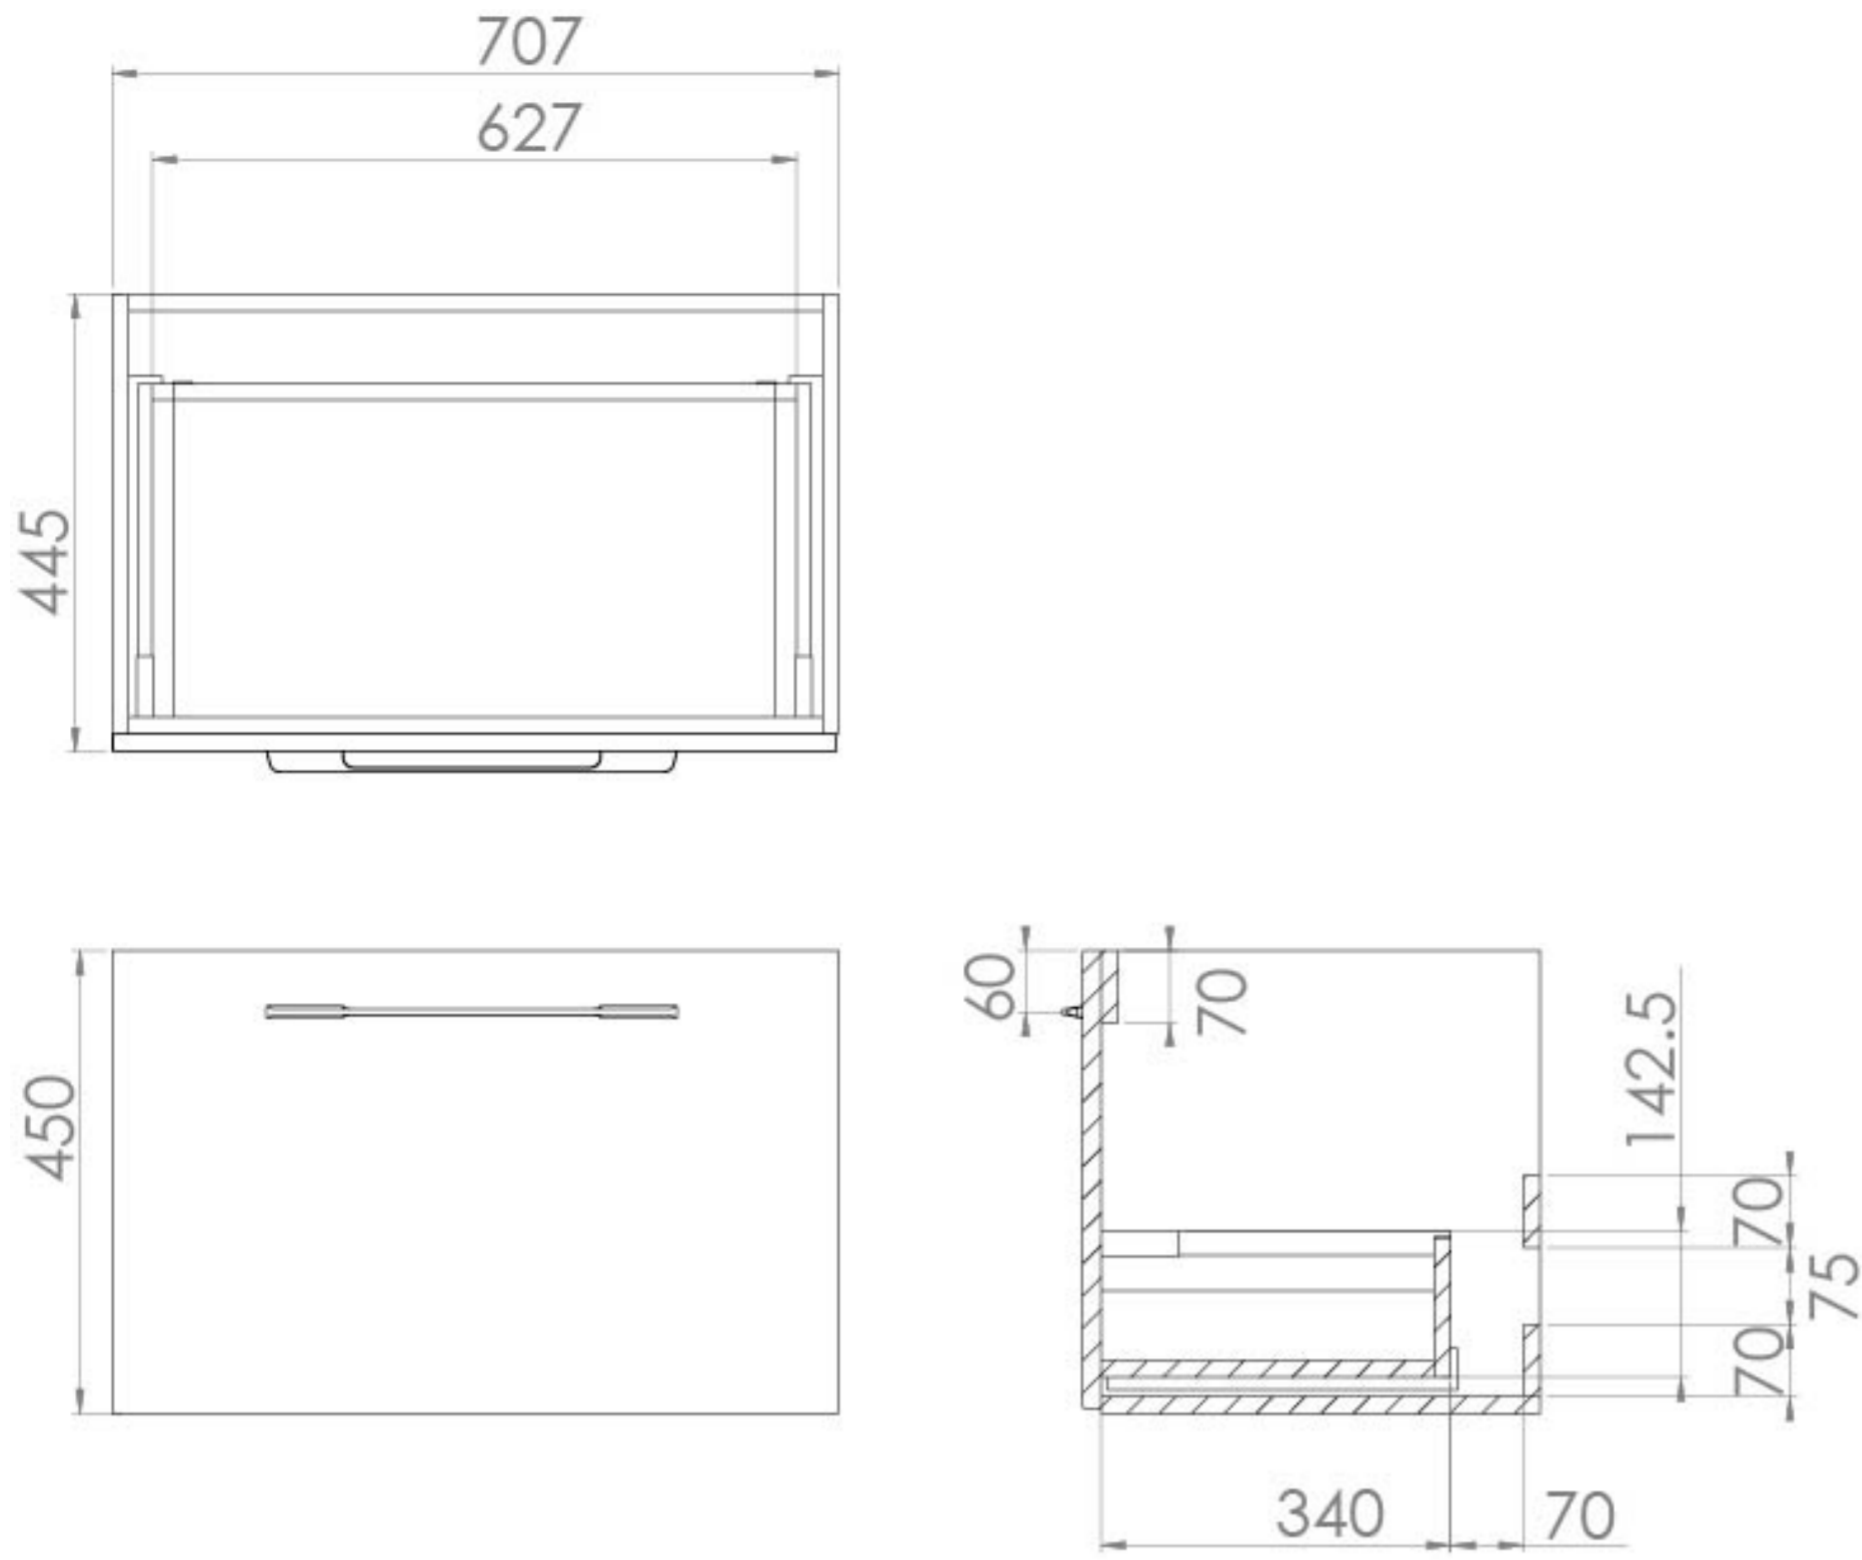

TECHNICAL DRAWING

Saneux reserves the right to alter the specifications and product range without prior notice. Dimensions are given as a guide only. Dimensions should not be used for surrounding furniture, fixtures and fittings until the product is on site.

<https://saneux.com/products/austen-72cm-1-drawer-wall-mounted-unit-english-oak>