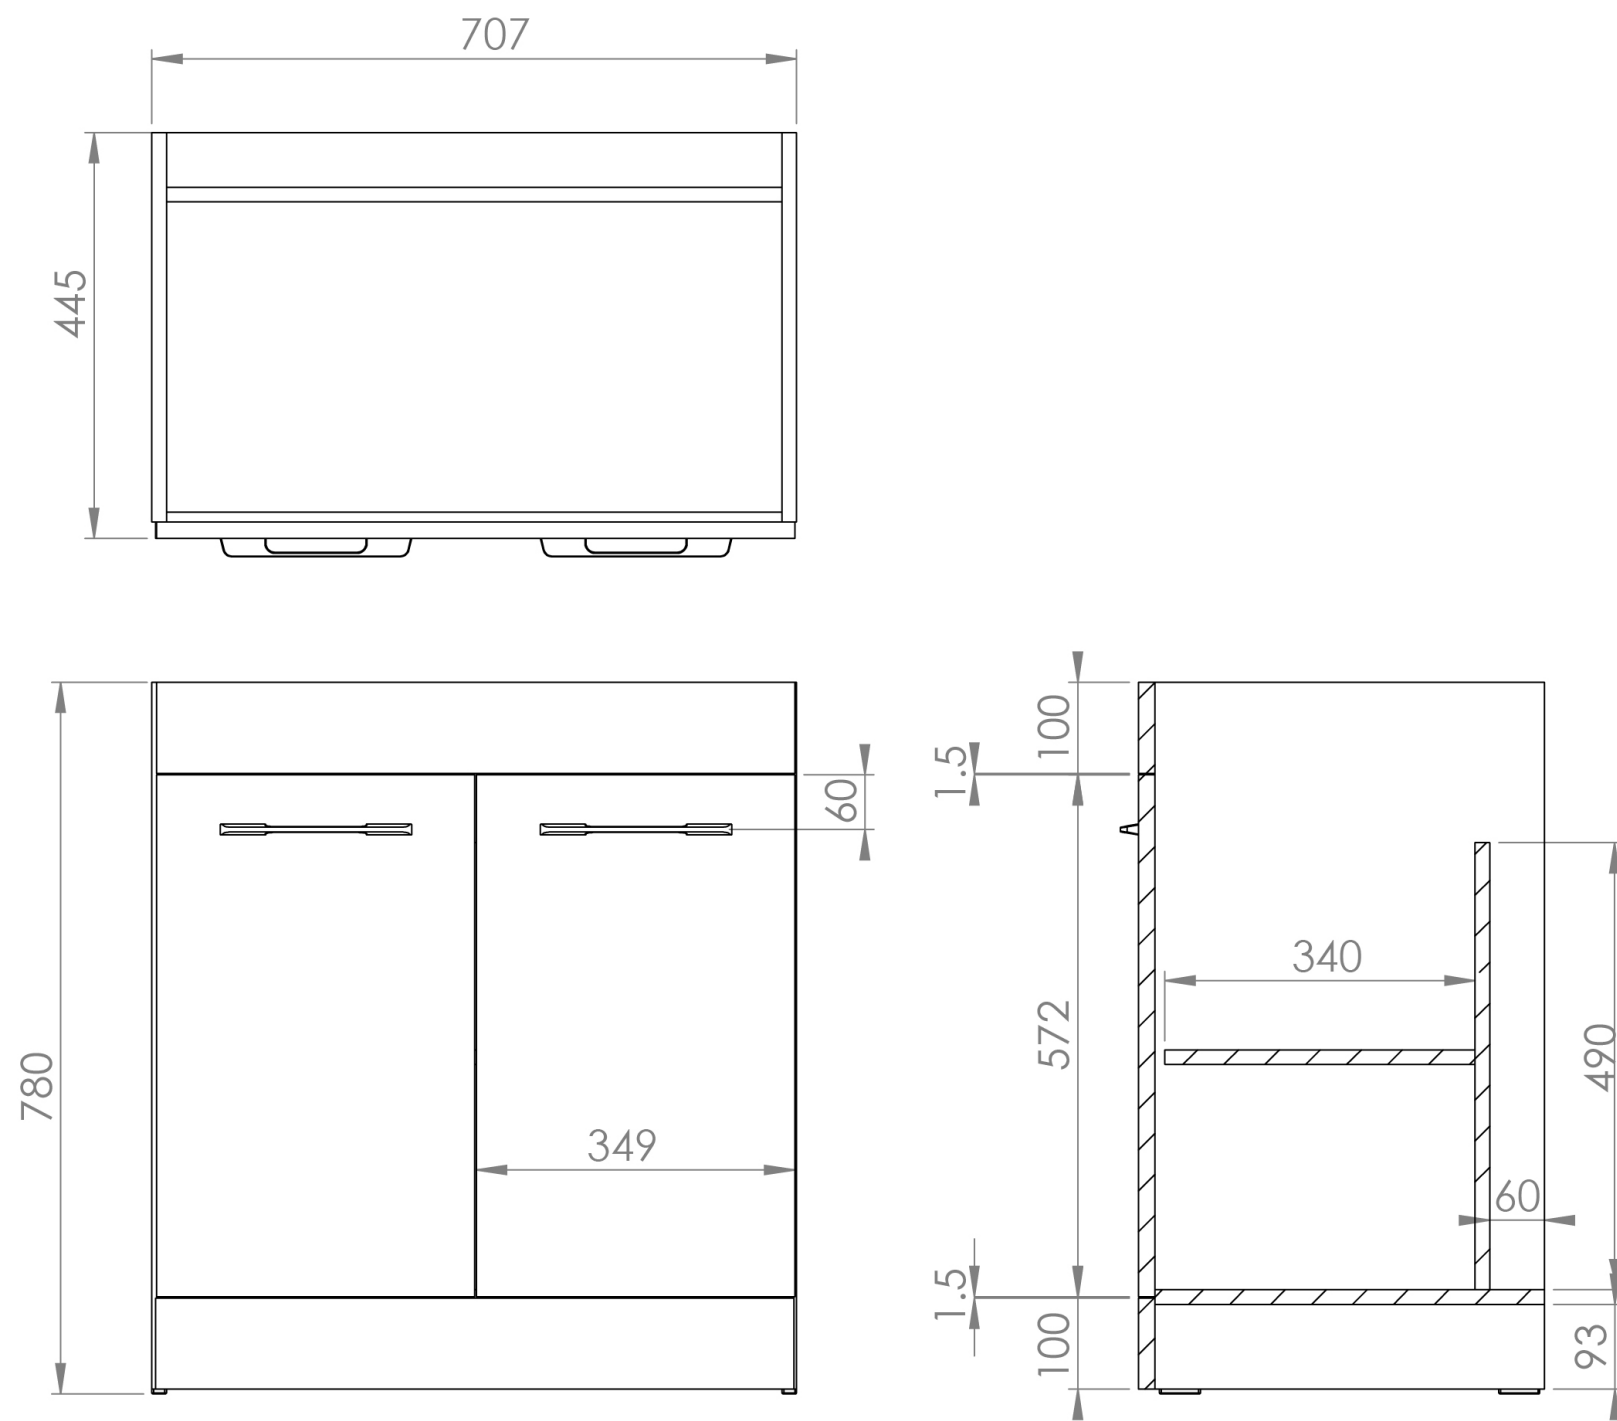

TECHNICAL DRAWING

Saneux reserves the right to alter the specifications and product range without prior notice. Dimensions are given as a guide only. Dimensions should not be used for surrounding furniture, fixtures and fittings until the product is on site.

<https://saneux.com/products/austen-72cm-2-door-floor-standing-unit-english-oak>