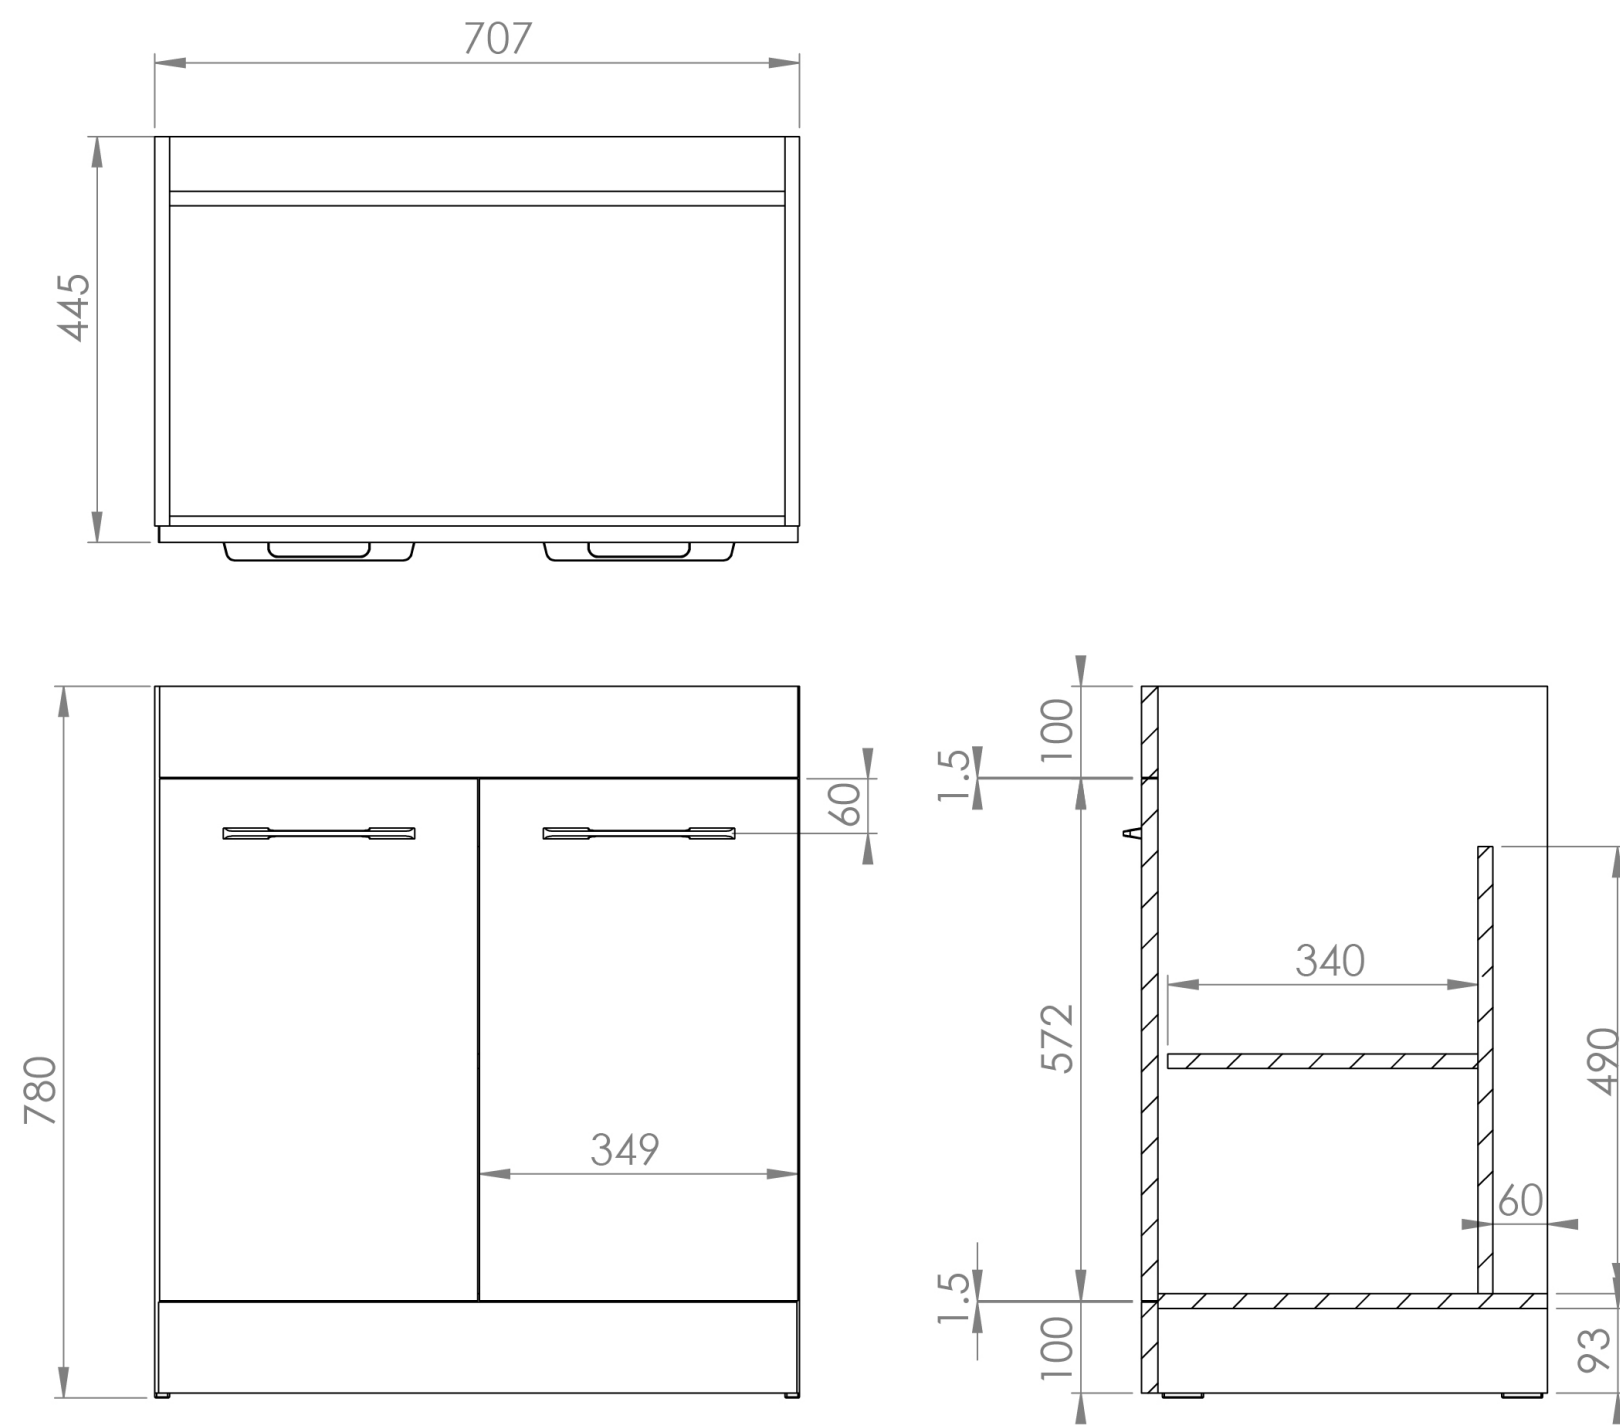

TECHNICAL DRAWING

Saneux reserves the right to alter the specifications and product range without prior notice. Dimensions are given as a guide only. Dimensions should not be used for surrounding furniture, fixtures and fittings until the product is on site.

<https://saneux.com/products/austen-72cm-2-door-floor-standing-unit-english-oak>