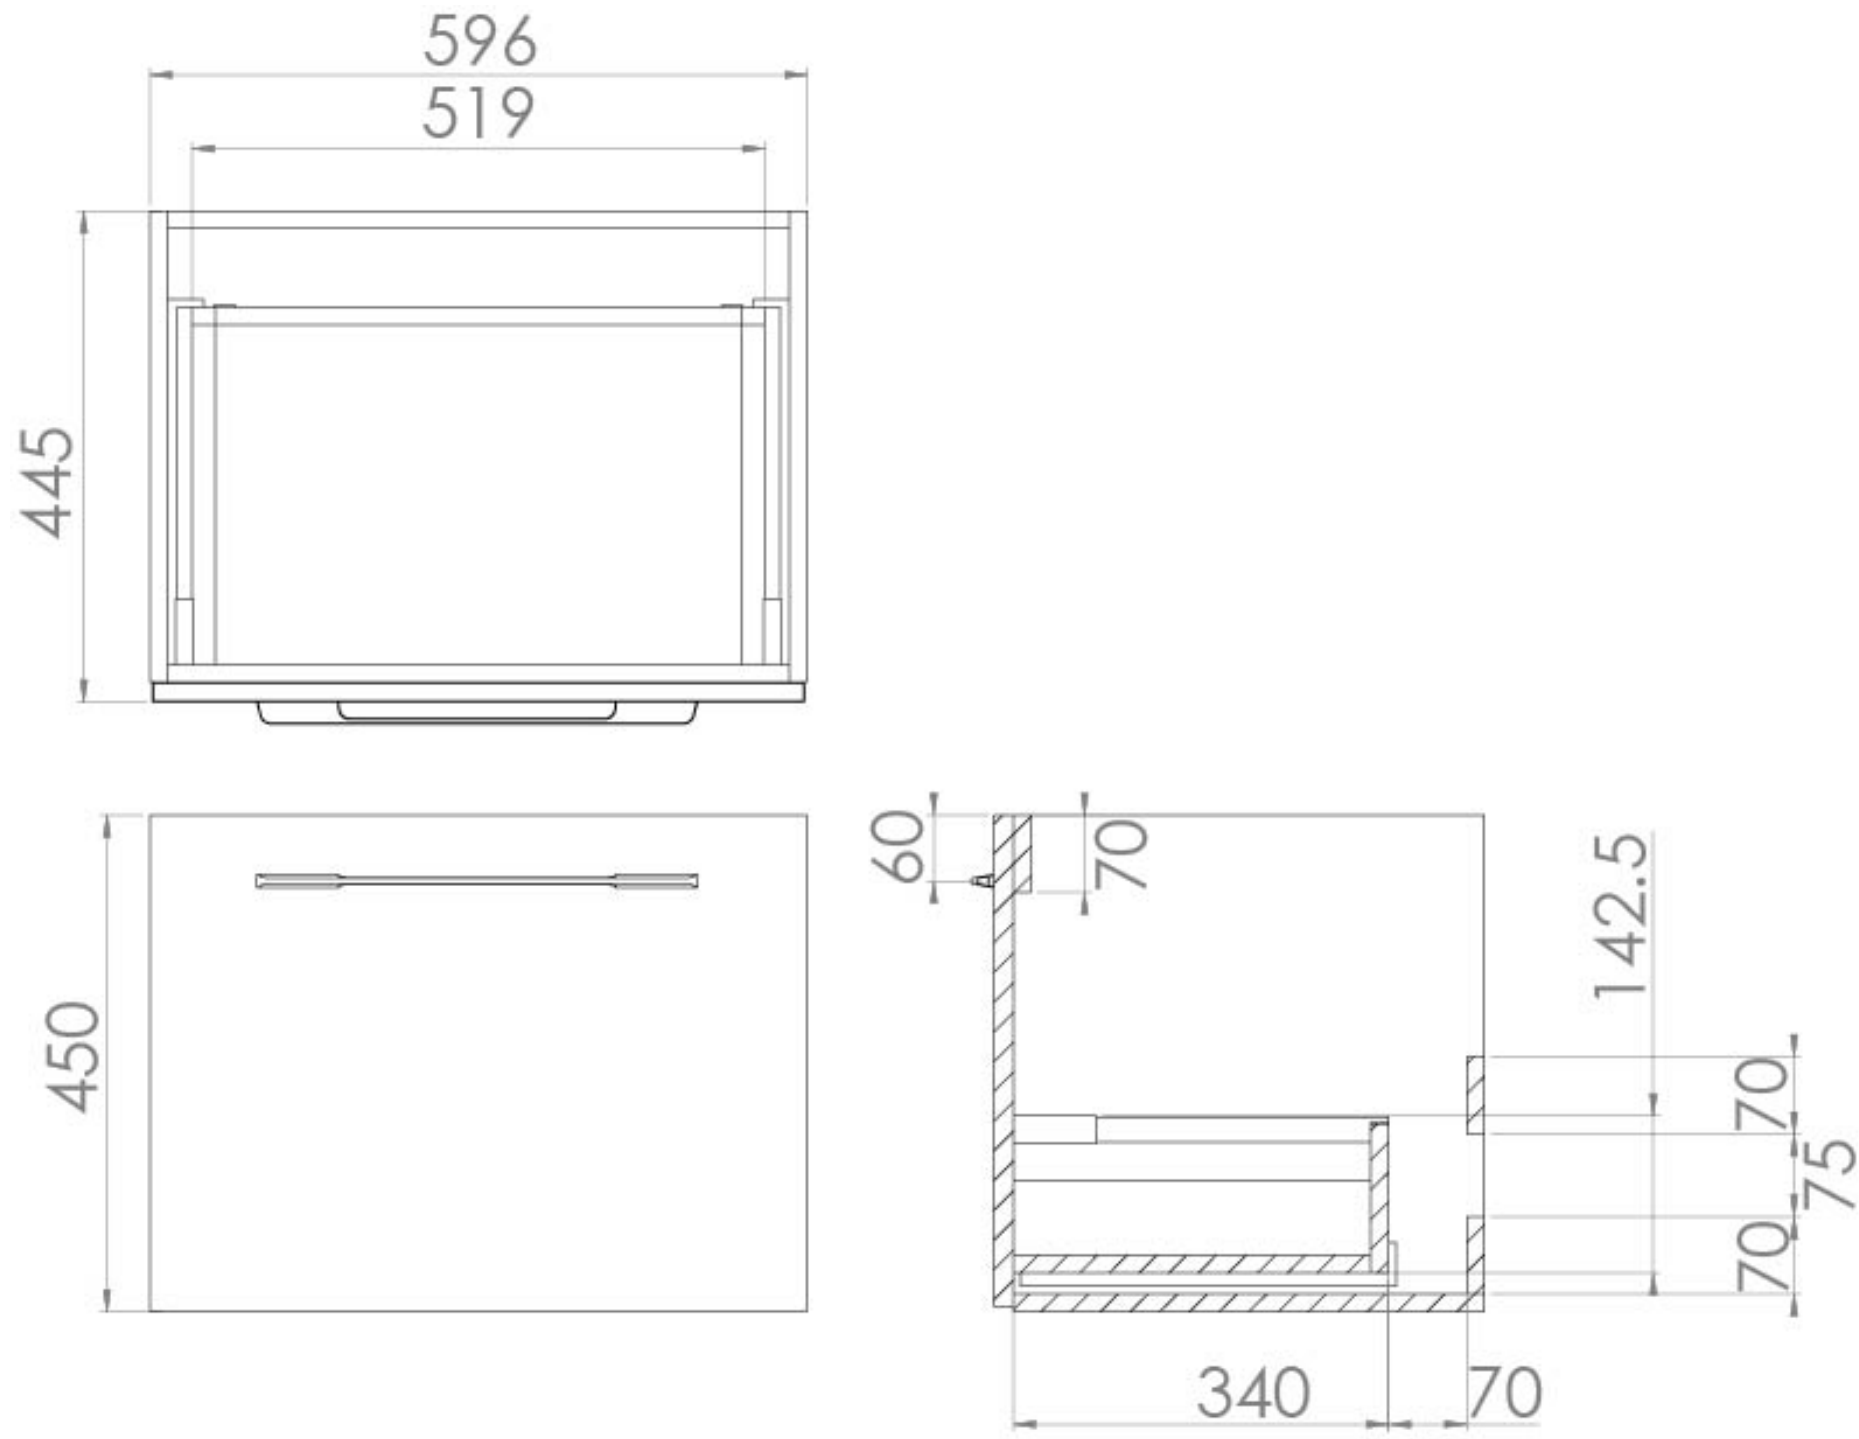

AUSTEN 60CM 1 DRAWER WALL MOUNTED UNIT - ENGLISH OAK

Product Code: AU060W.EO

PRODUCT INFORMATION

Finish:	English Oak
Height:	450mm
Width:	596mm
Depth:	445mm
Material	MFC
Weight	15kg
Guarantee	5 years
Configuration	1 Drawer
Drawer Type	Soft close
Compatible Basin(s)	50010, 50010.0TH
Compatible Countertop(s)	AU060T.GW, AU060T.IG, AU060T.MW, AU060T.EO, AU060T.MC, AU060T.C
Handle(s) Required	1, purchase separately
Other Features	Easy installation Quick release drawers

This 60cm 1 drawer wall mounted unit in the natural English Oak finish provides that additional bit of much needed storage space. The floating design will make a bathroom feel bigger with the extra floor space, plus the unit comes with a light grey in-drawer mat, giving the unit a luxurious finish for an affordable price. Pair it with a countertop for a high-end look.

*Basin to be purchased separately
Compatible basins: 50010, 50010.0TH

**Handle to be purchased separately

TECHNICAL DRAWING

Saneux reserves the right to alter the specifications and product range without prior notice. Dimensions are given as a guide only. Dimensions should not be used for surrounding furniture, fixtures and fittings until the product is on site.