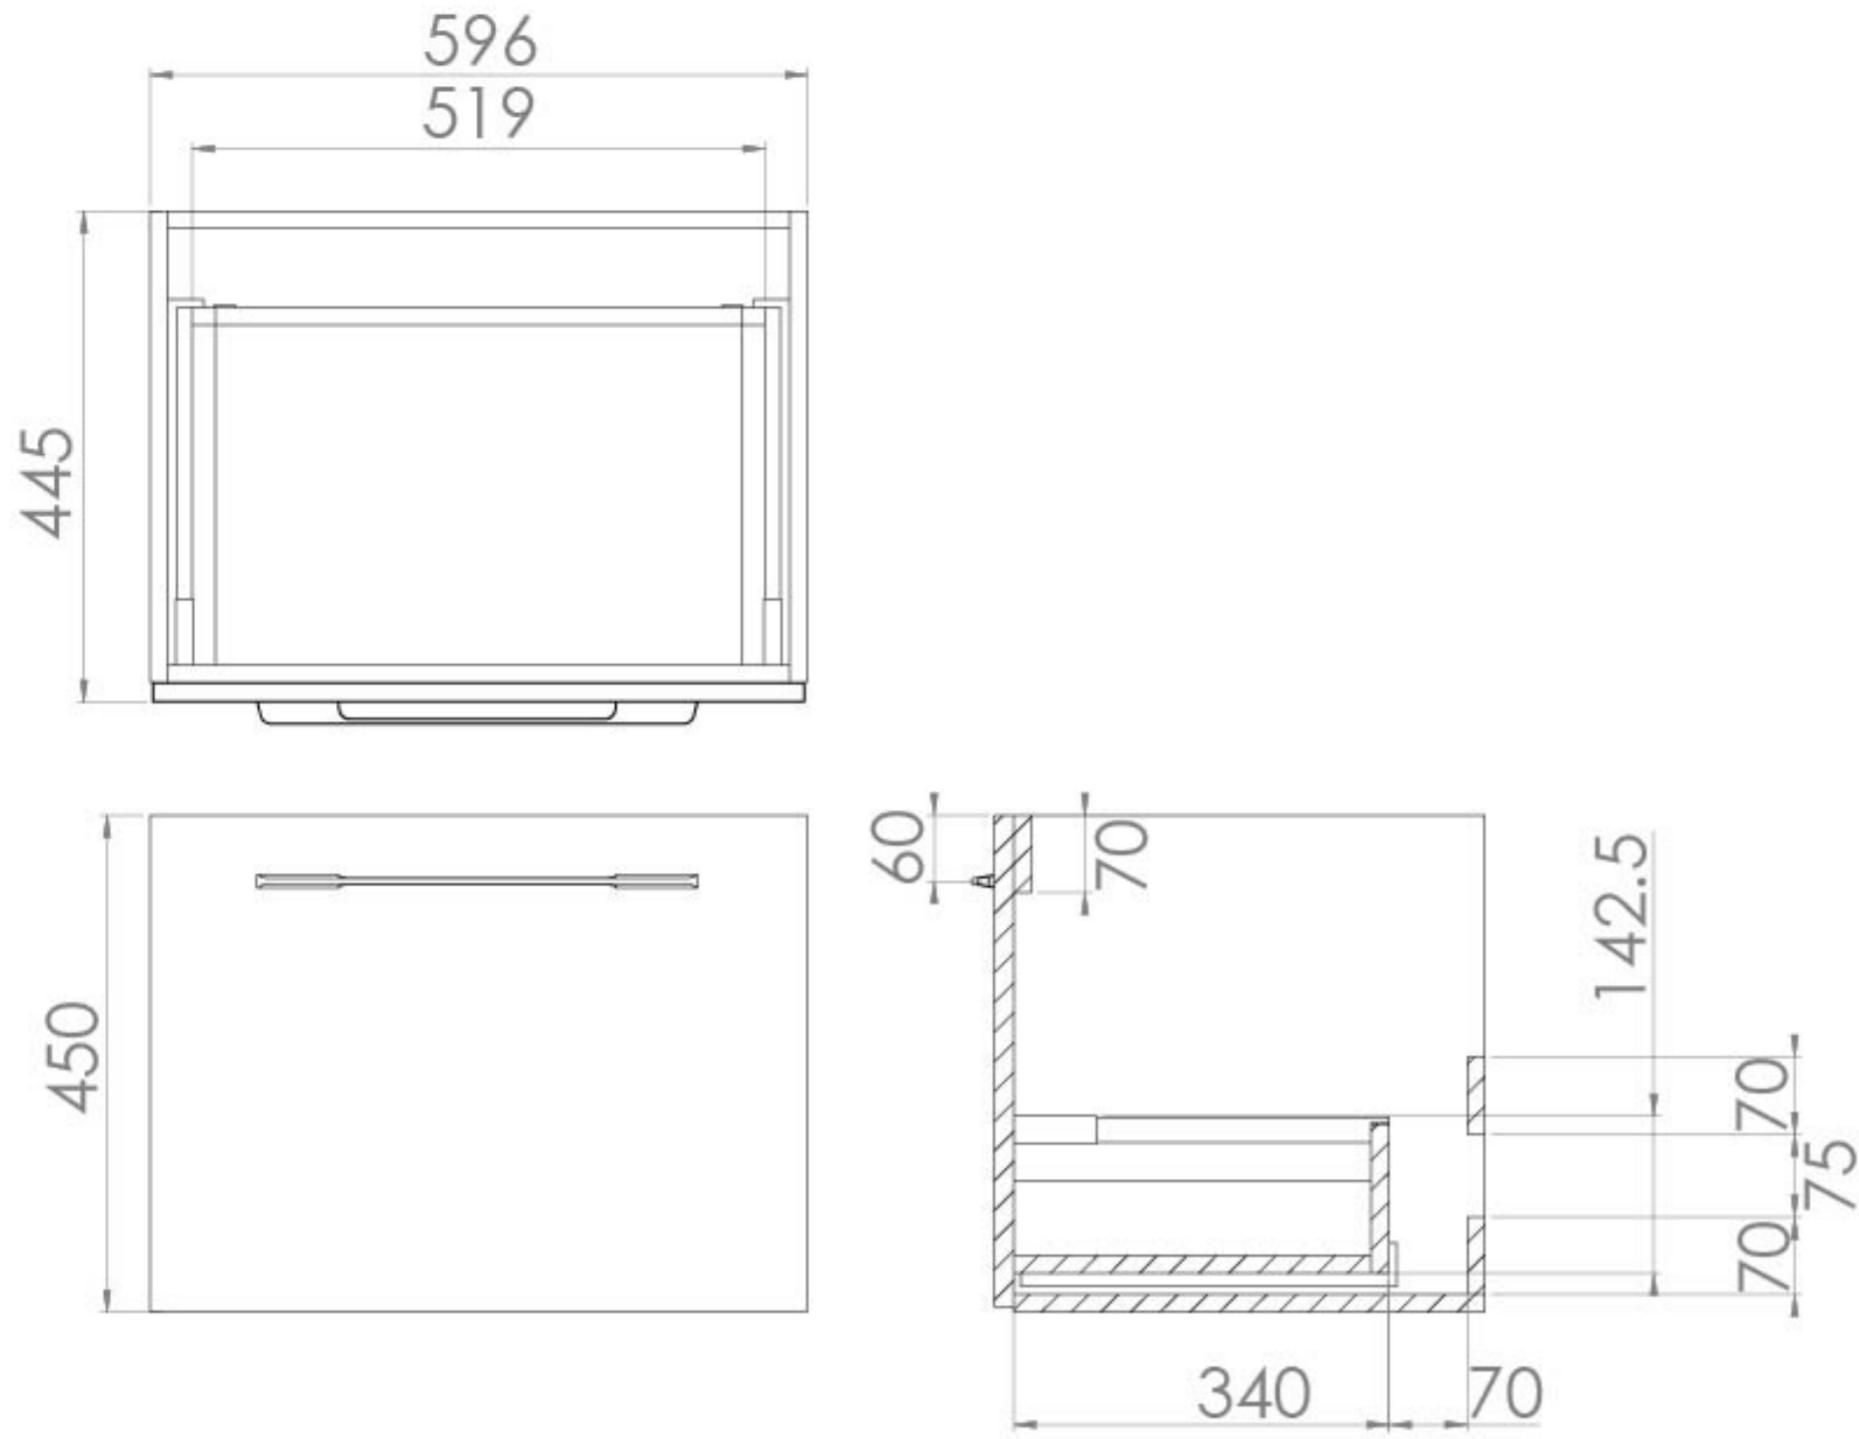

AUSTEN 60CM 1 DRAWER WALL MOUNTED UNIT - ENGLISH OAK

Product Code: AU060W.EO

PRODUCT INFORMATION

| | |
|---------------------------------|---|
| Finish: | English Oak |
| Height: | 450mm |
| Width: | 596mm |
| Depth: | 445mm |
| Material | MFC |
| Weight | 15kg |
| Guarantee | 5 years |
| Configuration | 1 Drawer |
| Drawer Type | Soft close |
| Compatible Basin(s) | 50010, 50010.0TH |
| Compatible Countertop(s) | AU060T.GW, AU060T.IG, AU060T.MW, AU060T.EO, AU060T.MC, AU060T.C |
| Handle(s) Required | 1, purchase separately |
| Other Features | Easy installation Quick release drawers |

This 60cm 1 drawer wall mounted unit in the natural English Oak finish provides that additional bit of much needed storage space. The floating design will make a bathroom feel bigger with the extra floor space, plus the unit comes with a light grey in-drawer mat, giving the unit a luxurious finish for an affordable price. Pair it with a countertop for a high-end look.

*Basin to be purchased separately
Compatible basins: 50010, 50010.0TH

**Handle to be purchased separately

TECHNICAL DRAWING

Saneux reserves the right to alter the specifications and product range without prior notice. Dimensions are given as a guide only. Dimensions should not be used for surrounding furniture, fixtures and fittings until the product is on site.