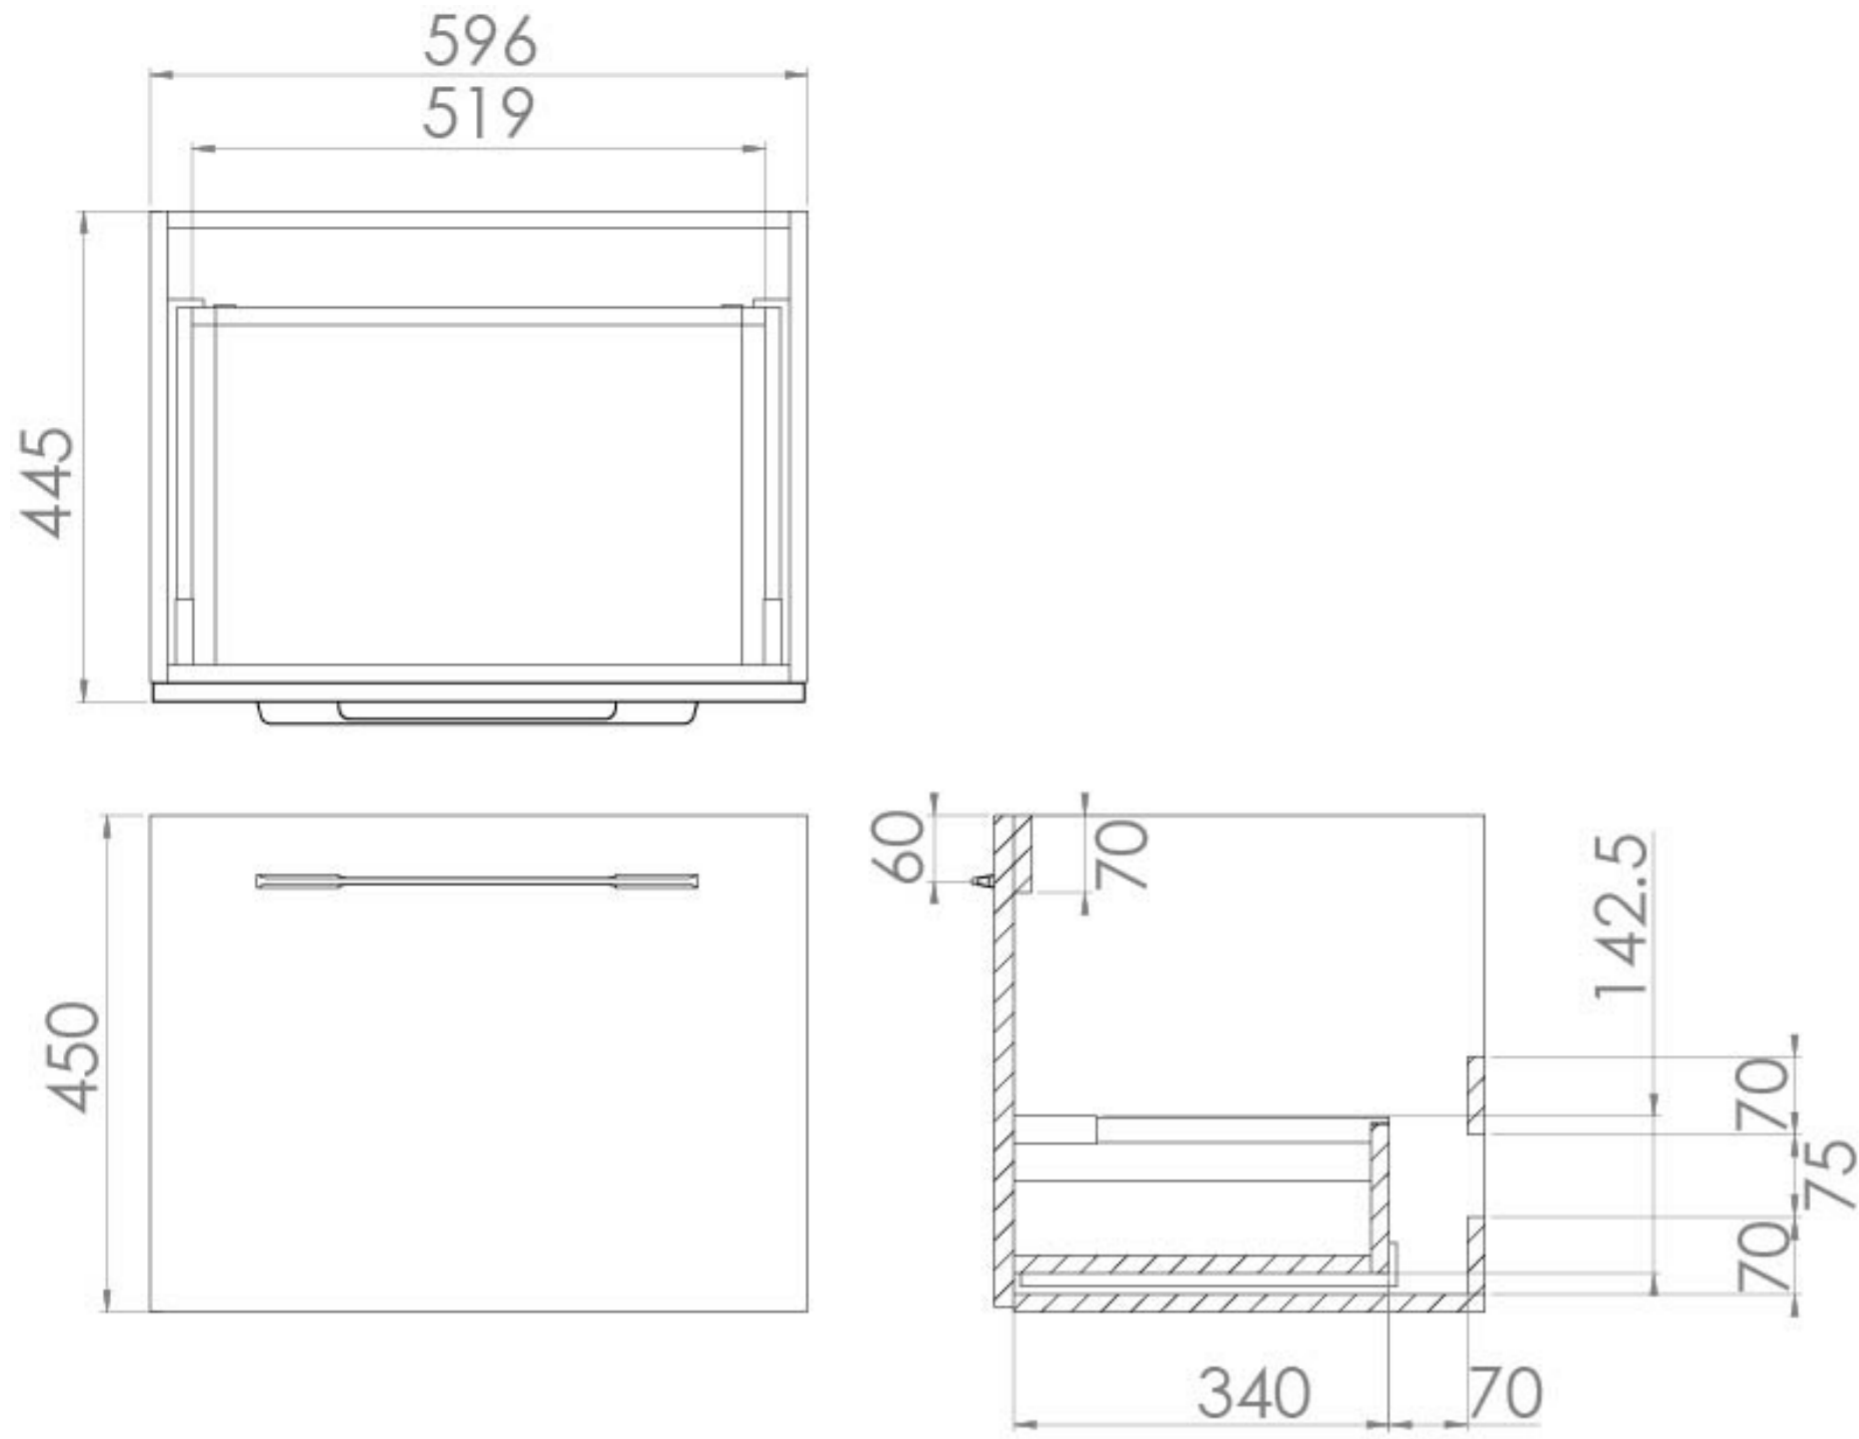

TECHNICAL DRAWING

Saneux reserves the right to alter the specifications and product range without prior notice. Dimensions are given as a guide only. Dimensions should not be used for surrounding furniture, fixtures and fittings until the product is on site.

<https://saneux.com/products/austen-60cm-1-drawer-wall-mounted-unit-english-oak>