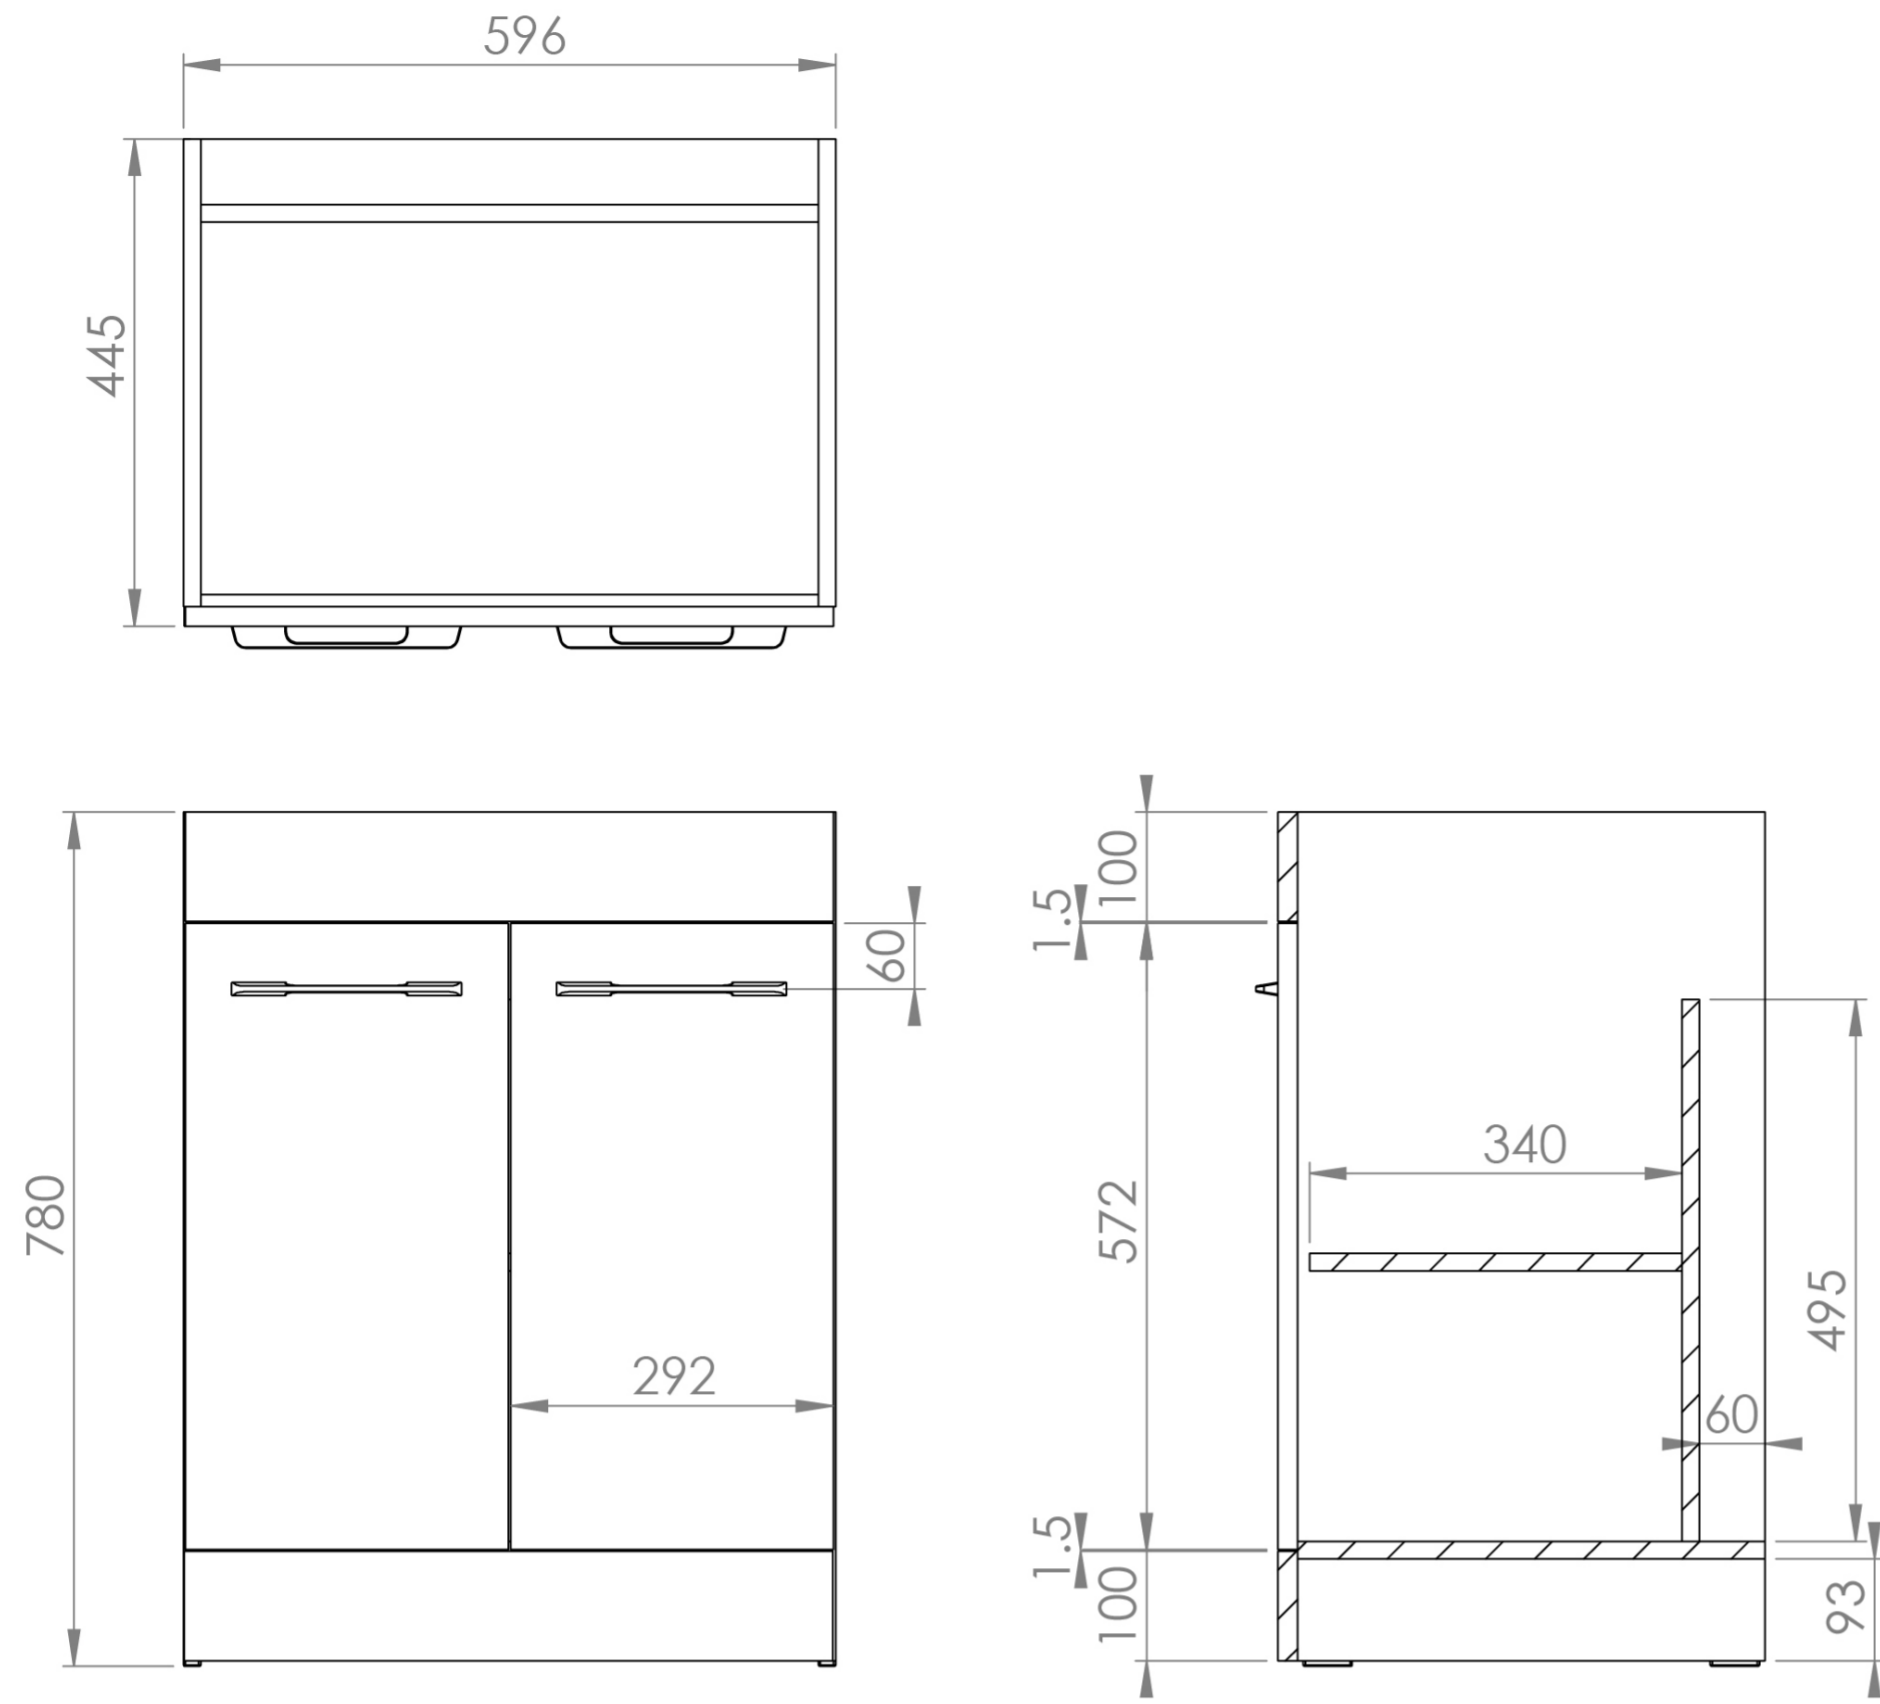

TECHNICAL DRAWING

Saneux reserves the right to alter the specifications and product range without prior notice. Dimensions are given as a guide only. Dimensions should not be used for surrounding furniture, fixtures and fittings until the product is on site.

<https://saneux.com/products/austen-60cm-2-door-floor-standing-unit-english-oak>