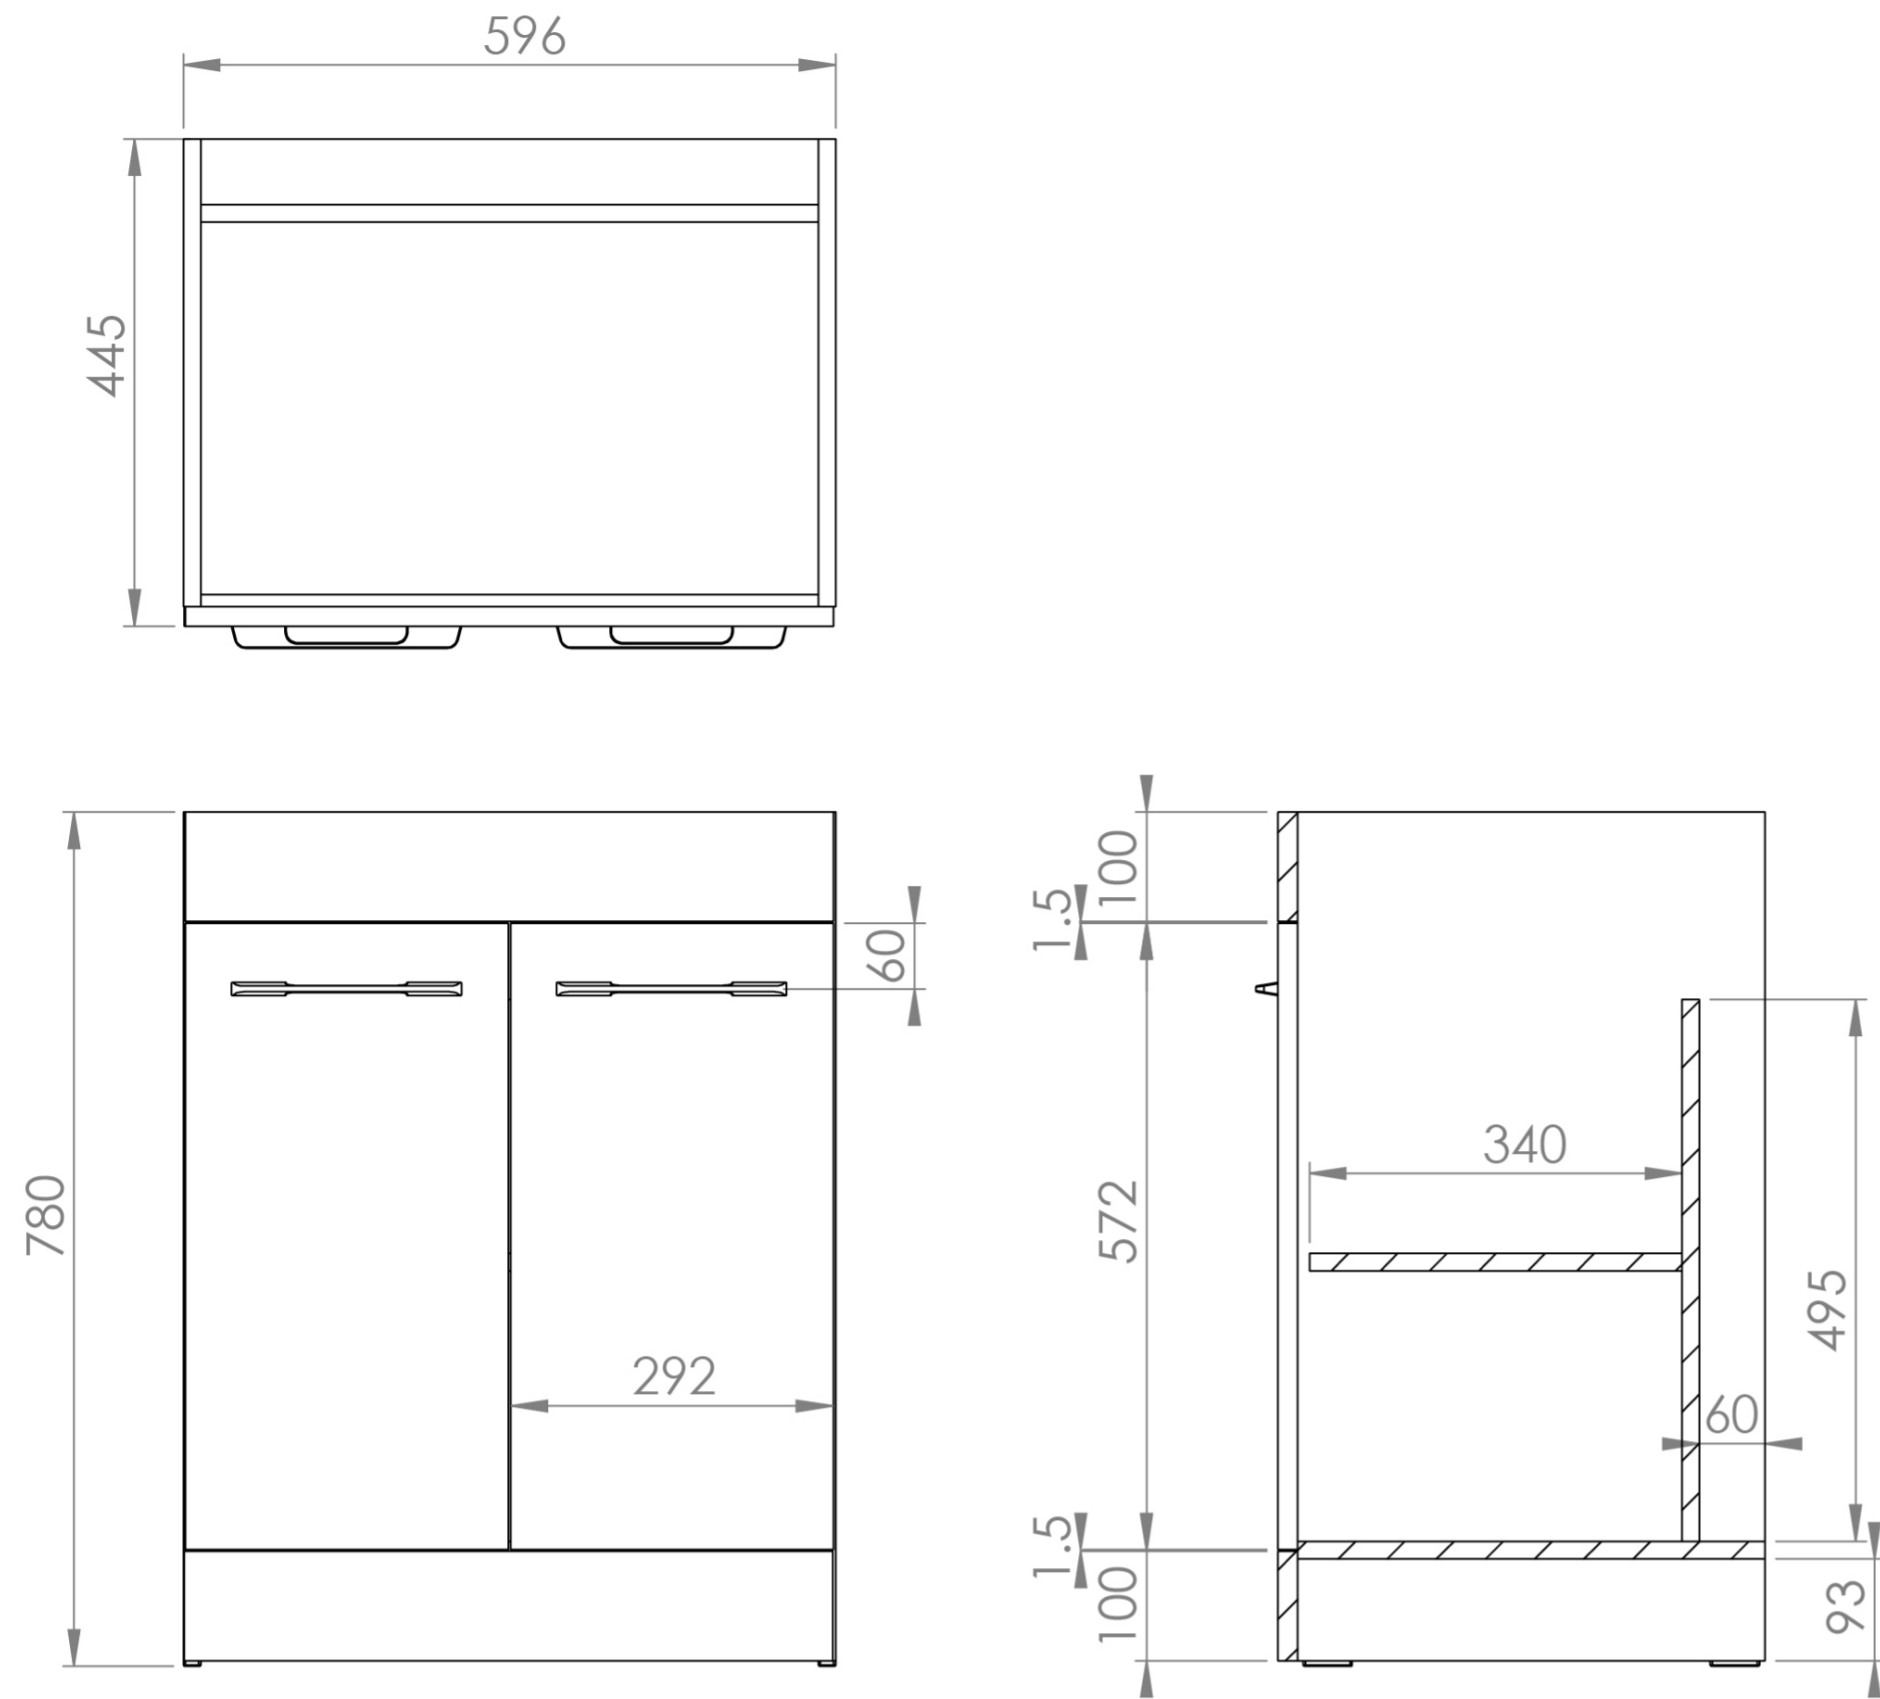

TECHNICAL DRAWING

Saneux reserves the right to alter the specifications and product range without prior notice. Dimensions are given as a guide only. Dimensions should not be used for surrounding furniture, fixtures and fittings until the product is on site.

<https://saneux.com/products/austen-60cm-2-door-floor-standing-unit-english-oak>