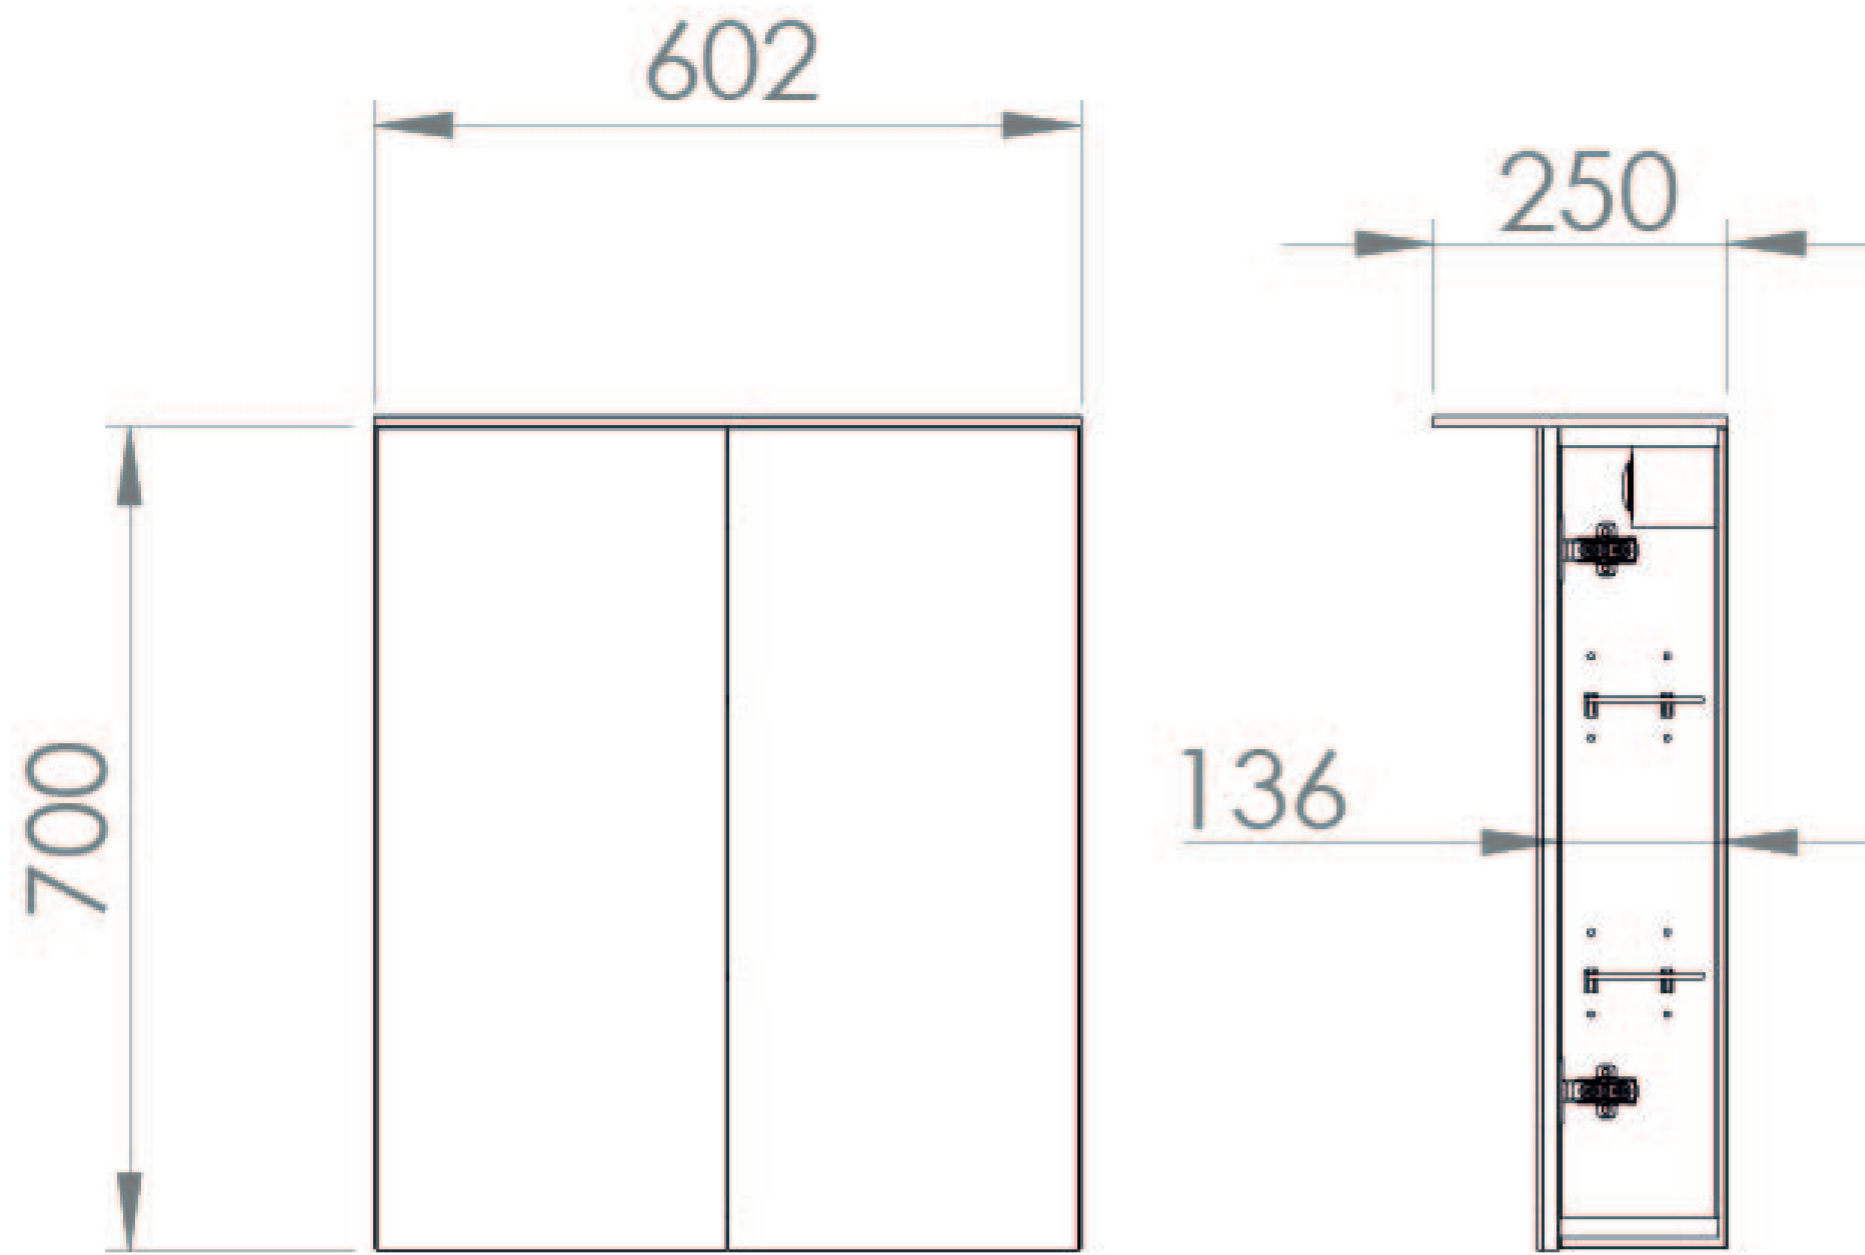

AUSTEN 60CM 2 DOOR ELECTRIC MIRROR CABINET - ENGLISH OAK

Product Code: AU060EC.EO

PRODUCT INFORMATION

Finish:	English Oak
Height:	700mm
Width:	602mm
Depth:	250mm
Material	MFC
Weight	13.35kg
Light Temp (K)	4000K
Switch	Rocker Switch
IP Rating	IP44
Shaver Socket	UK Two-Pin
Orientation	Portrait
Opening	Left & right hand
Energy Rating	A+
Shelf Quantity	2x adjustable glass shelves
Guarantee	5 years

DESCRIPTION

AUSTEN was designed to provide you with the best quality bathroom products that offer a luxury style.

This AUSTEN 60cm electric mirror cabinet in the English Oak finish will not only provide you with extra storage space with the 2 glass shelves, but will also illuminate your bathroom thanks to the modern lighting profile. It also has a shaver socket so that you can charge your razors or toothbrushes.

Pair it with the AUSTEN 60cm washbasins & wall mounted and floor standing units in the same finish for a complete set up.

TECHNICAL DRAWING

Saneux reserves the right to alter the specifications and product range without prior notice. Dimensions are given as a guide only. Dimensions should not be used for surrounding furniture, fixtures and fittings until the product is on site.