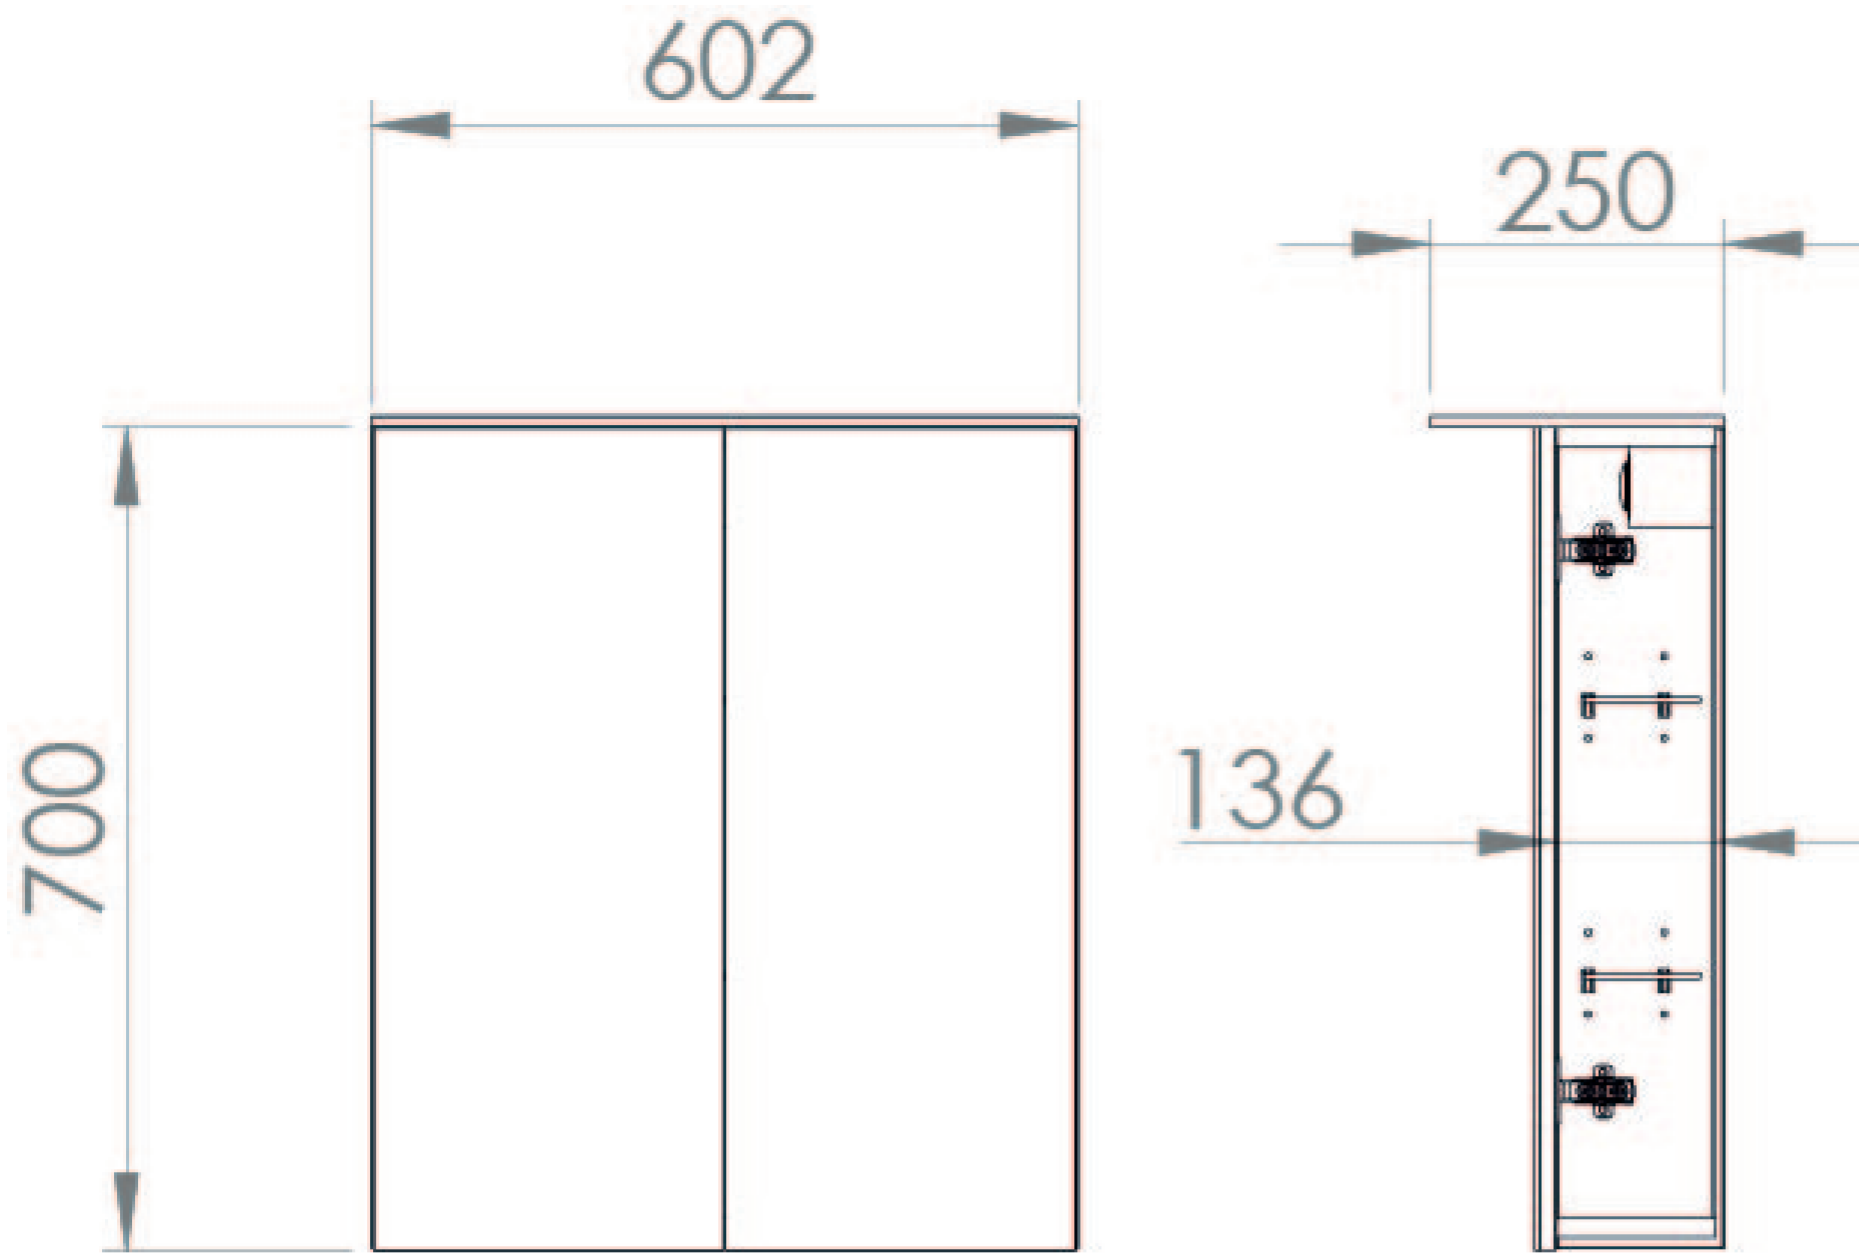

AUSTEN 60CM 2 DOOR ELECTRIC MIRROR CABINET - ENGLISH OAK

Product Code: AU060EC.EO

PRODUCT INFORMATION

Finish:	English Oak
Height:	700mm
Width:	602mm
Depth:	250mm
Material	MFC
Weight	13.35kg
Light Temp (K)	4000K
Switch	Rocker Switch
IP Rating	IP44
Shaver Socket	UK Two-Pin
Orientation	Portrait
Opening	Left & right hand
Energy Rating	A+
Shelf Quantity	2x adjustable glass shelves
Guarantee	5 years

DESCRIPTION

AUSTEN was designed to provide you with the best quality bathroom products that offer a luxury style.

This AUSTEN 60cm electric mirror cabinet in the English Oak finish will not only provide you with extra storage space with the 2 glass shelves, but will also illuminate your bathroom thanks to the modern lighting profile. It also has a shaver socket so that you can charge your razors or toothbrushes.

Pair it with the AUSTEN 60cm washbasins & wall mounted and floor standing units in the same finish for a complete set up.

TECHNICAL DRAWING

Saneux reserves the right to alter the specifications and product range without prior notice. Dimensions are given as a guide only. Dimensions should not be used for surrounding furniture, fixtures and fittings until the product is on site.