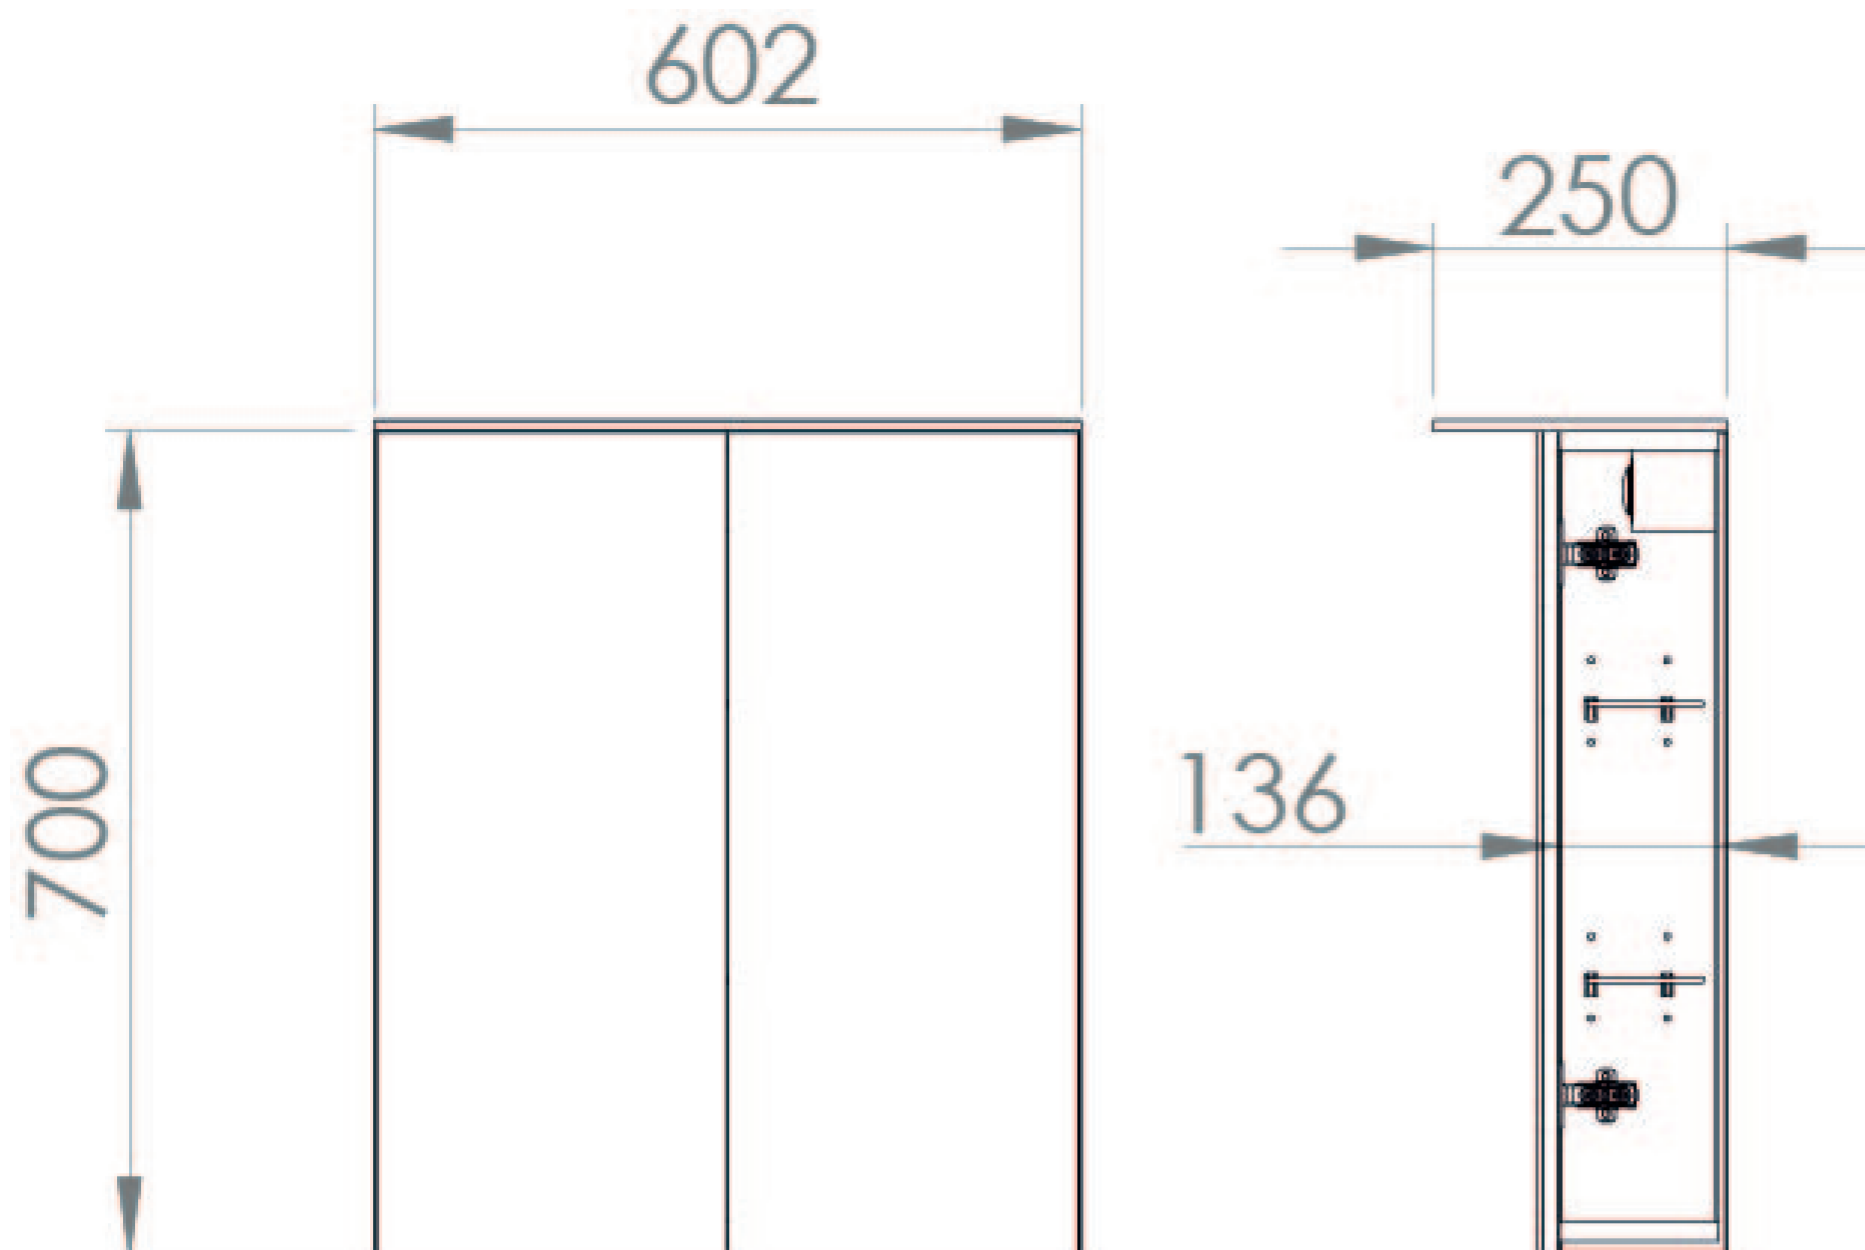

AUSTEN 60CM 2 DOOR ELECTRIC MIRROR CABINET - ENGLISH OAK

Product Code: AU060EC.EO

PRODUCT INFORMATION

Finish:	English Oak
Height:	700mm
Width:	602mm
Depth:	250mm
Material	MFC
Weight	13.35kg
Light Temp (K)	4000K
Switch	Rocker Switch
IP Rating	IP44
Shaver Socket	UK Two-Pin
Orientation	Portrait
Opening	Left & right hand
Energy Rating	A+
Shelf Quantity	2x adjustable glass shelves
Guarantee	5 years

DESCRIPTION

AUSTEN was designed to provide you with the best quality bathroom products that offer a luxury style.

This AUSTEN 60cm electric mirror cabinet in the English Oak finish will not only provide you with extra storage space with the 2 glass shelves, but will also illuminate your bathroom thanks to the modern lighting profile. It also has a shaver socket so that you can charge your razors or toothbrushes.

Pair it with the AUSTEN 60cm washbasins & wall mounted and floor standing units in the same finish for a complete set up.

TECHNICAL DRAWING

Saneux reserves the right to alter the specifications and product range without prior notice. Dimensions are given as a guide only. Dimensions should not be used for surrounding furniture, fixtures and fittings until the product is on site.