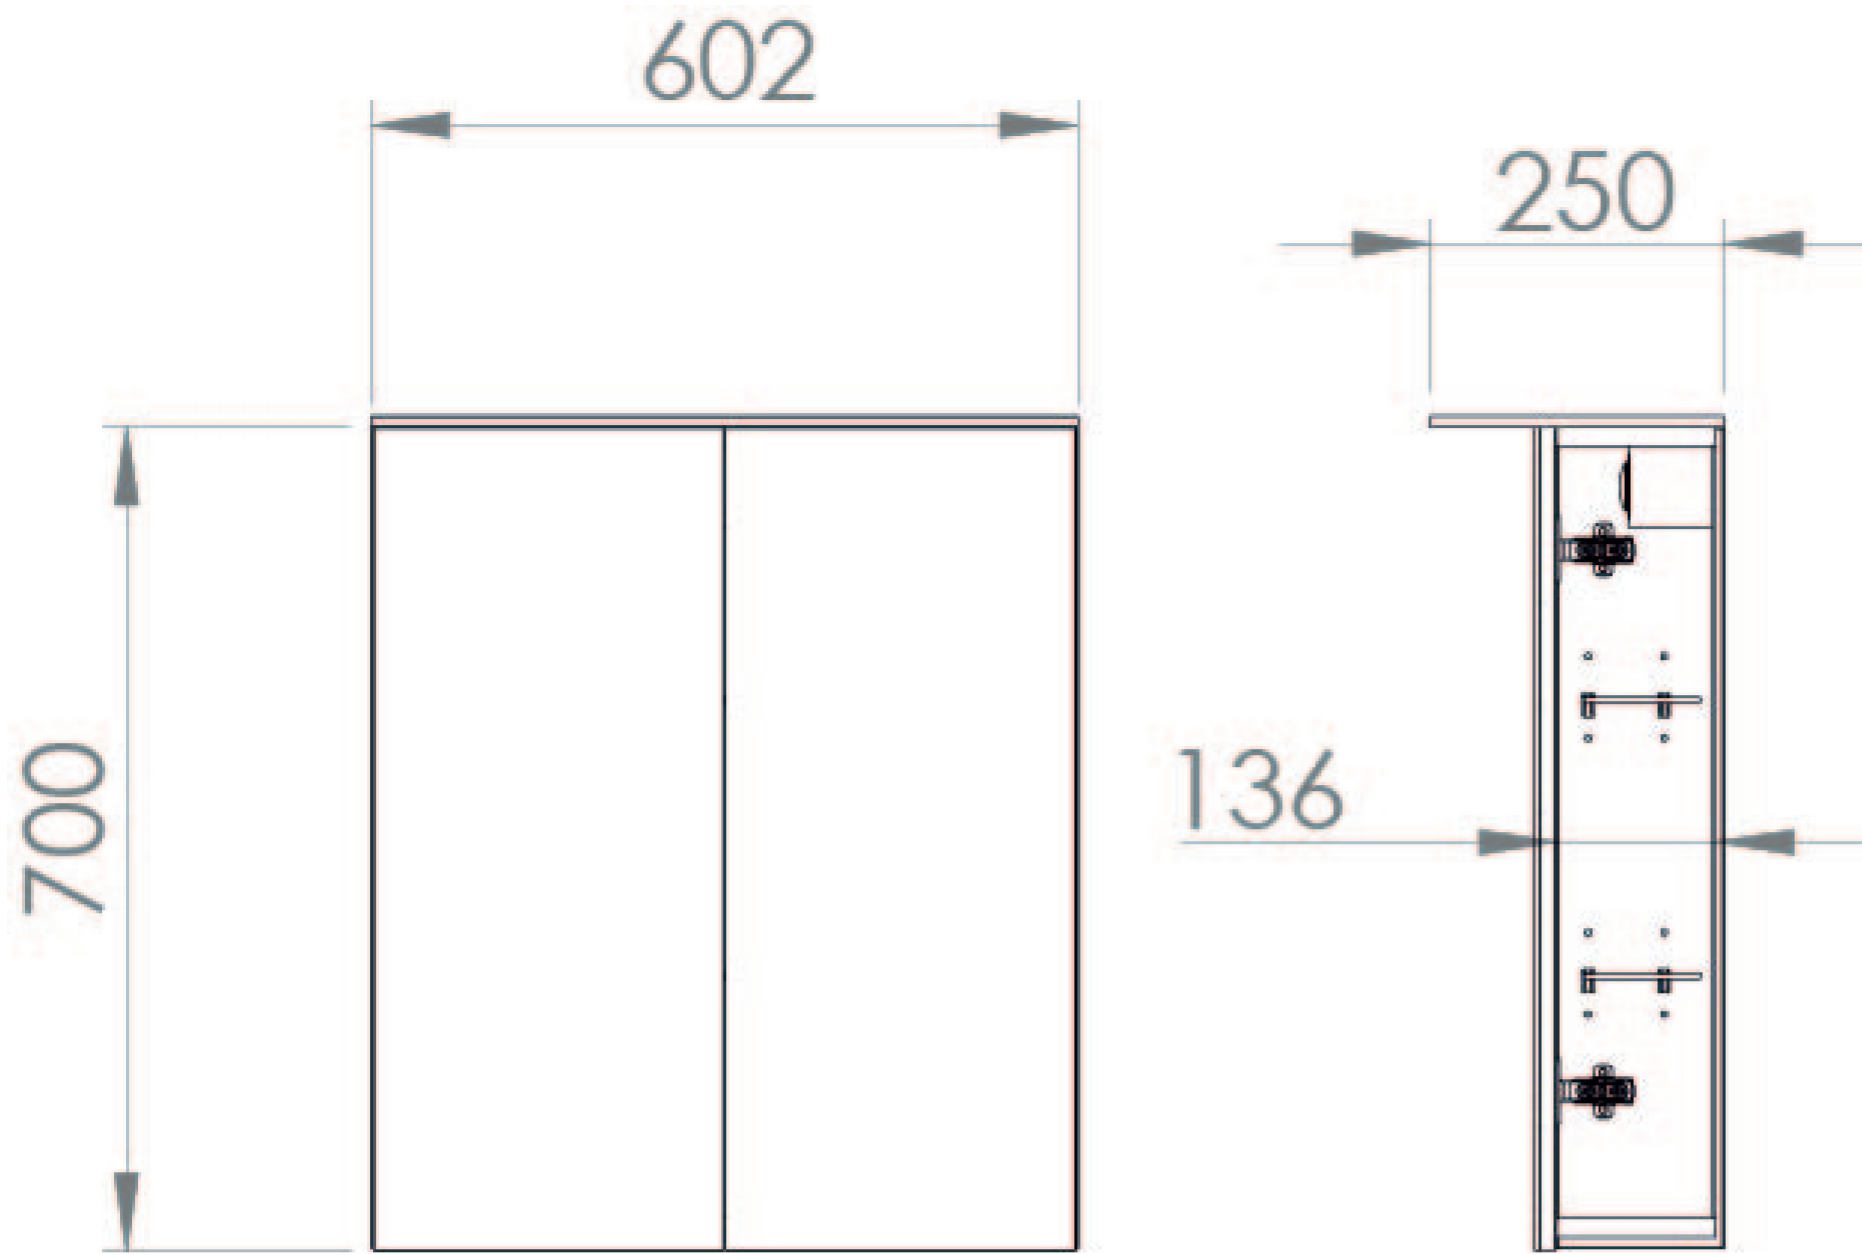

AUSTEN 60CM 2 DOOR ELECTRIC MIRROR CABINET - ENGLISH OAK

Product Code: AU060EC.EO

PRODUCT INFORMATION

Finish:	English Oak
Height:	700mm
Width:	602mm
Depth:	250mm
Material	MFC
Weight	13.35kg
Light Temp (K)	4000K
Switch	Rocker Switch
IP Rating	IP44
Shaver Socket	UK Two-Pin
Orientation	Portrait
Opening	Left & right hand
Energy Rating	A+
Shelf Quantity	2x adjustable glass shelves
Guarantee	5 years

DESCRIPTION

AUSTEN was designed to provide you with the best quality bathroom products that offer a luxury style.

This AUSTEN 60cm electric mirror cabinet in the English Oak finish will not only provide you with extra storage space with the 2 glass shelves, but will also illuminate your bathroom thanks to the modern lighting profile. It also has a shaver socket so that you can charge your razors or toothbrushes.

Pair it with the AUSTEN 60cm washbasins & wall mounted and floor standing units in the same finish for a complete set up.

TECHNICAL DRAWING

Saneux reserves the right to alter the specifications and product range without prior notice. Dimensions are given as a guide only. Dimensions should not be used for surrounding furniture, fixtures and fittings until the product is on site.