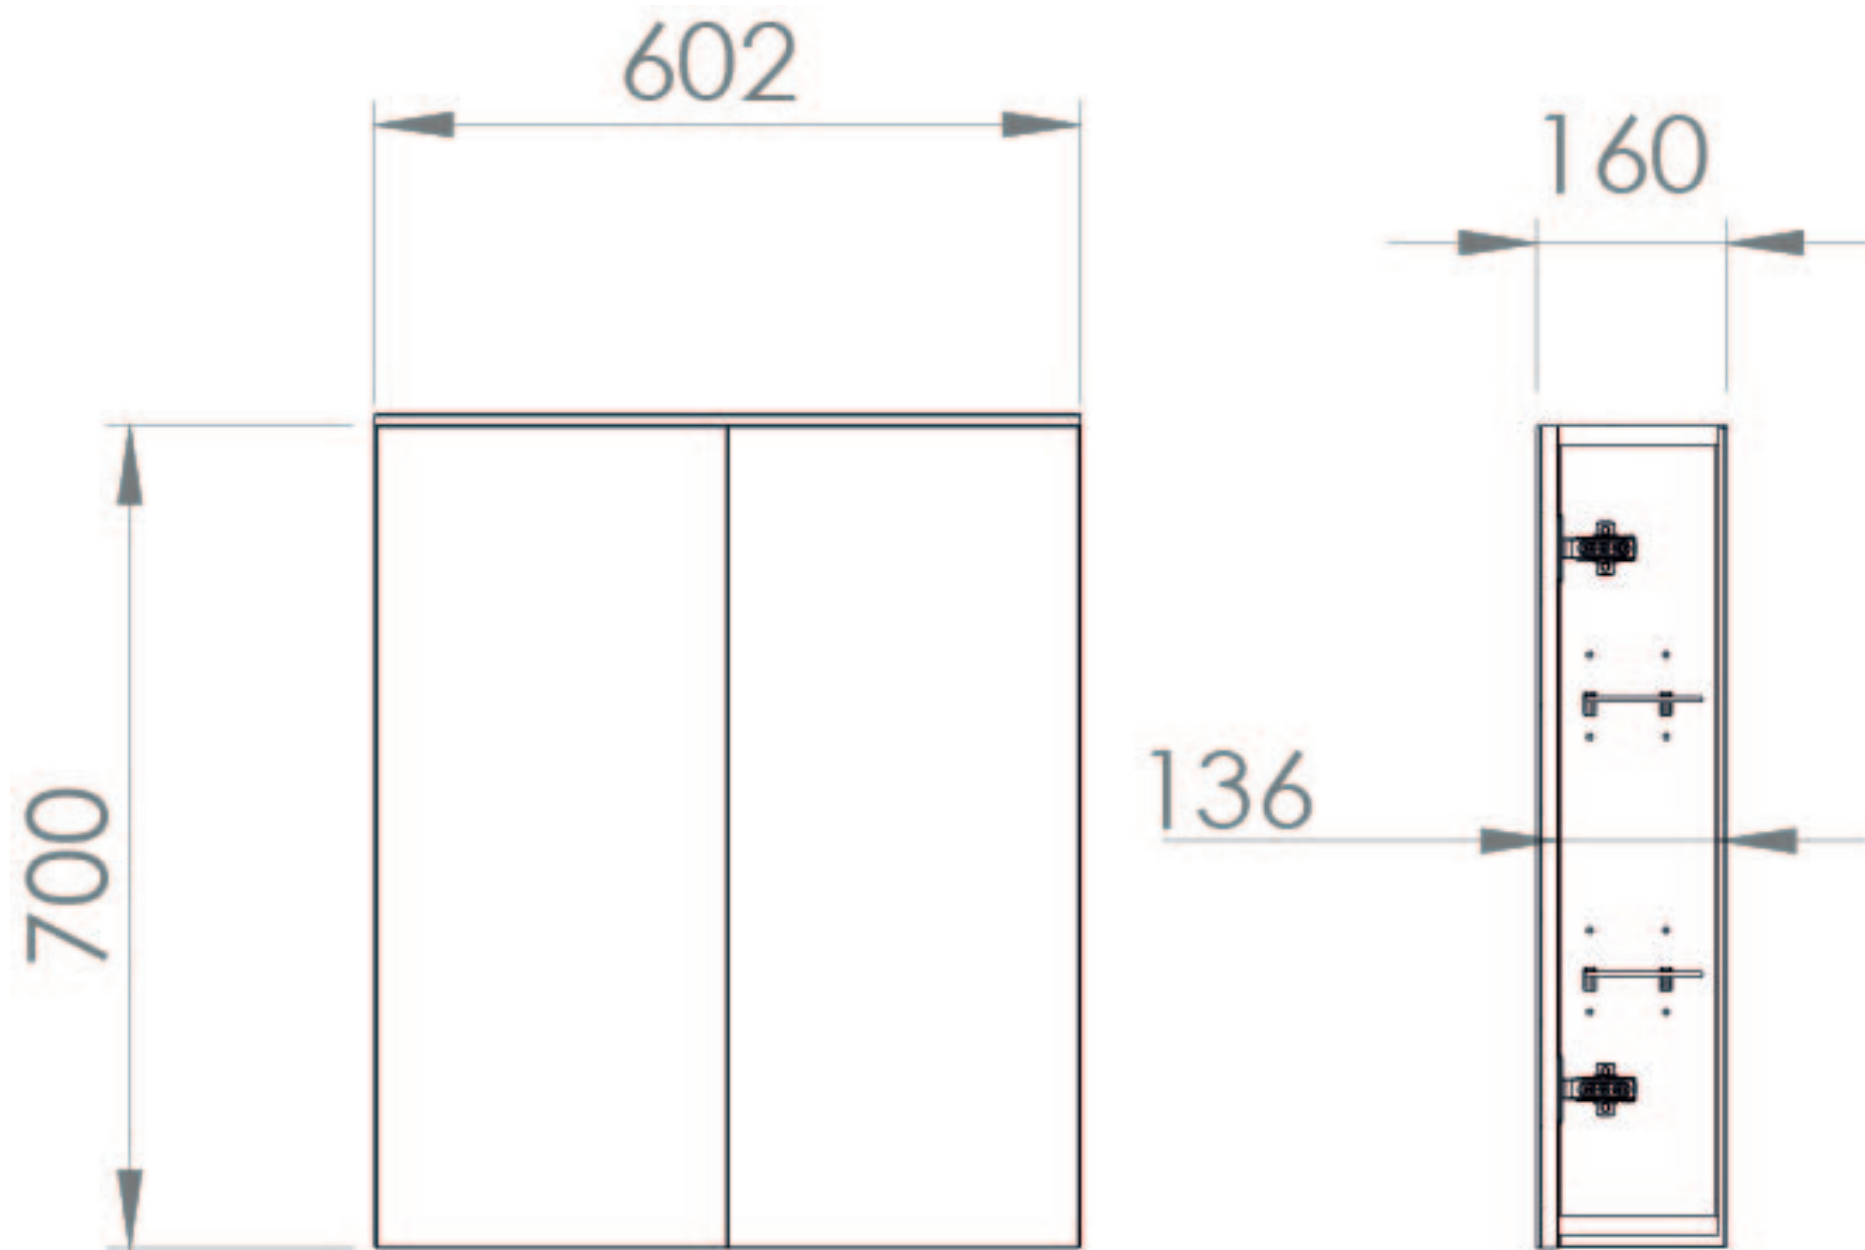

AUSTEN 60CM 2 DOOR MIRROR CABINET - ENGLISH OAK

Product Code: AU060C.EO

PRODUCT INFORMATION

Finish:	English Oak
Height:	700mm
Width:	602mm
Depth:	160mm
Material	MFC
Weight	13.35kg
Orientation	Portrait
Opening	Left & right hand
Shelf Quantity	2x adjustable glass shelves
Guarantee	5 years

Pair it with the AUSTEN 60cm washbasins & wall mounted and floor standing units in the same finish for a complete set up.

TECHNICAL DRAWING

Saneux reserves the right to alter the specifications and product range without prior notice. Dimensions are given as a guide only. Dimensions should not be used for surrounding furniture, fixtures and fittings until the product is on site.