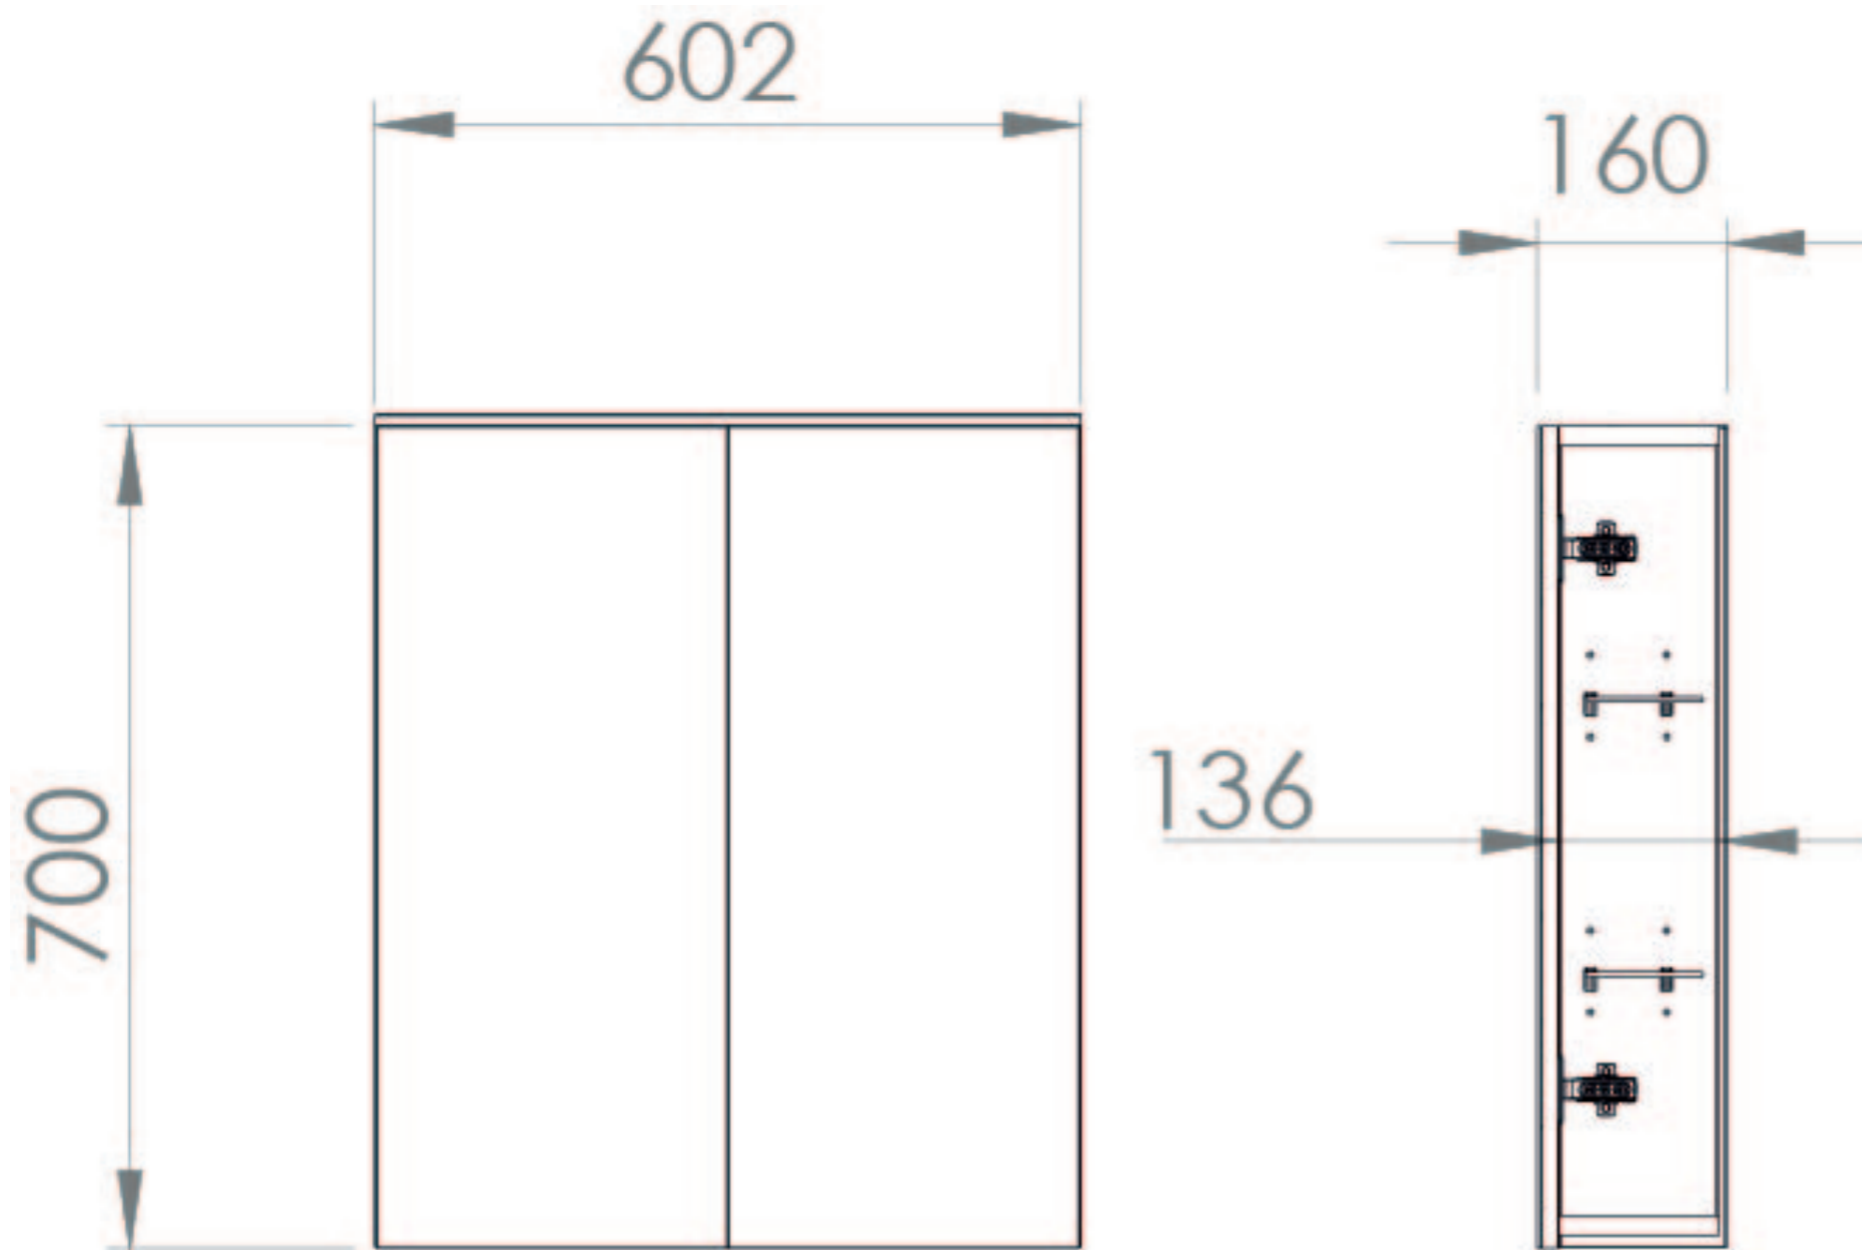

AUSTEN 60CM 2 DOOR MIRROR CABINET - ENGLISH OAK

Product Code: AU060C.EO

PRODUCT INFORMATION

Finish:	English Oak
Height:	700mm
Width:	602mm
Depth:	160mm
Material	MFC
Weight	13.35kg
Orientation	Portrait
Opening	Left & right hand
Shelf Quantity	2x adjustable glass shelves
Guarantee	5 years

Pair it with the AUSTEN 60cm washbasins & wall mounted and floor standing units in the same finish for a complete set up.

TECHNICAL DRAWING

Saneux reserves the right to alter the specifications and product range without prior notice. Dimensions are given as a guide only. Dimensions should not be used for surrounding furniture, fixtures and fittings until the product is on site.