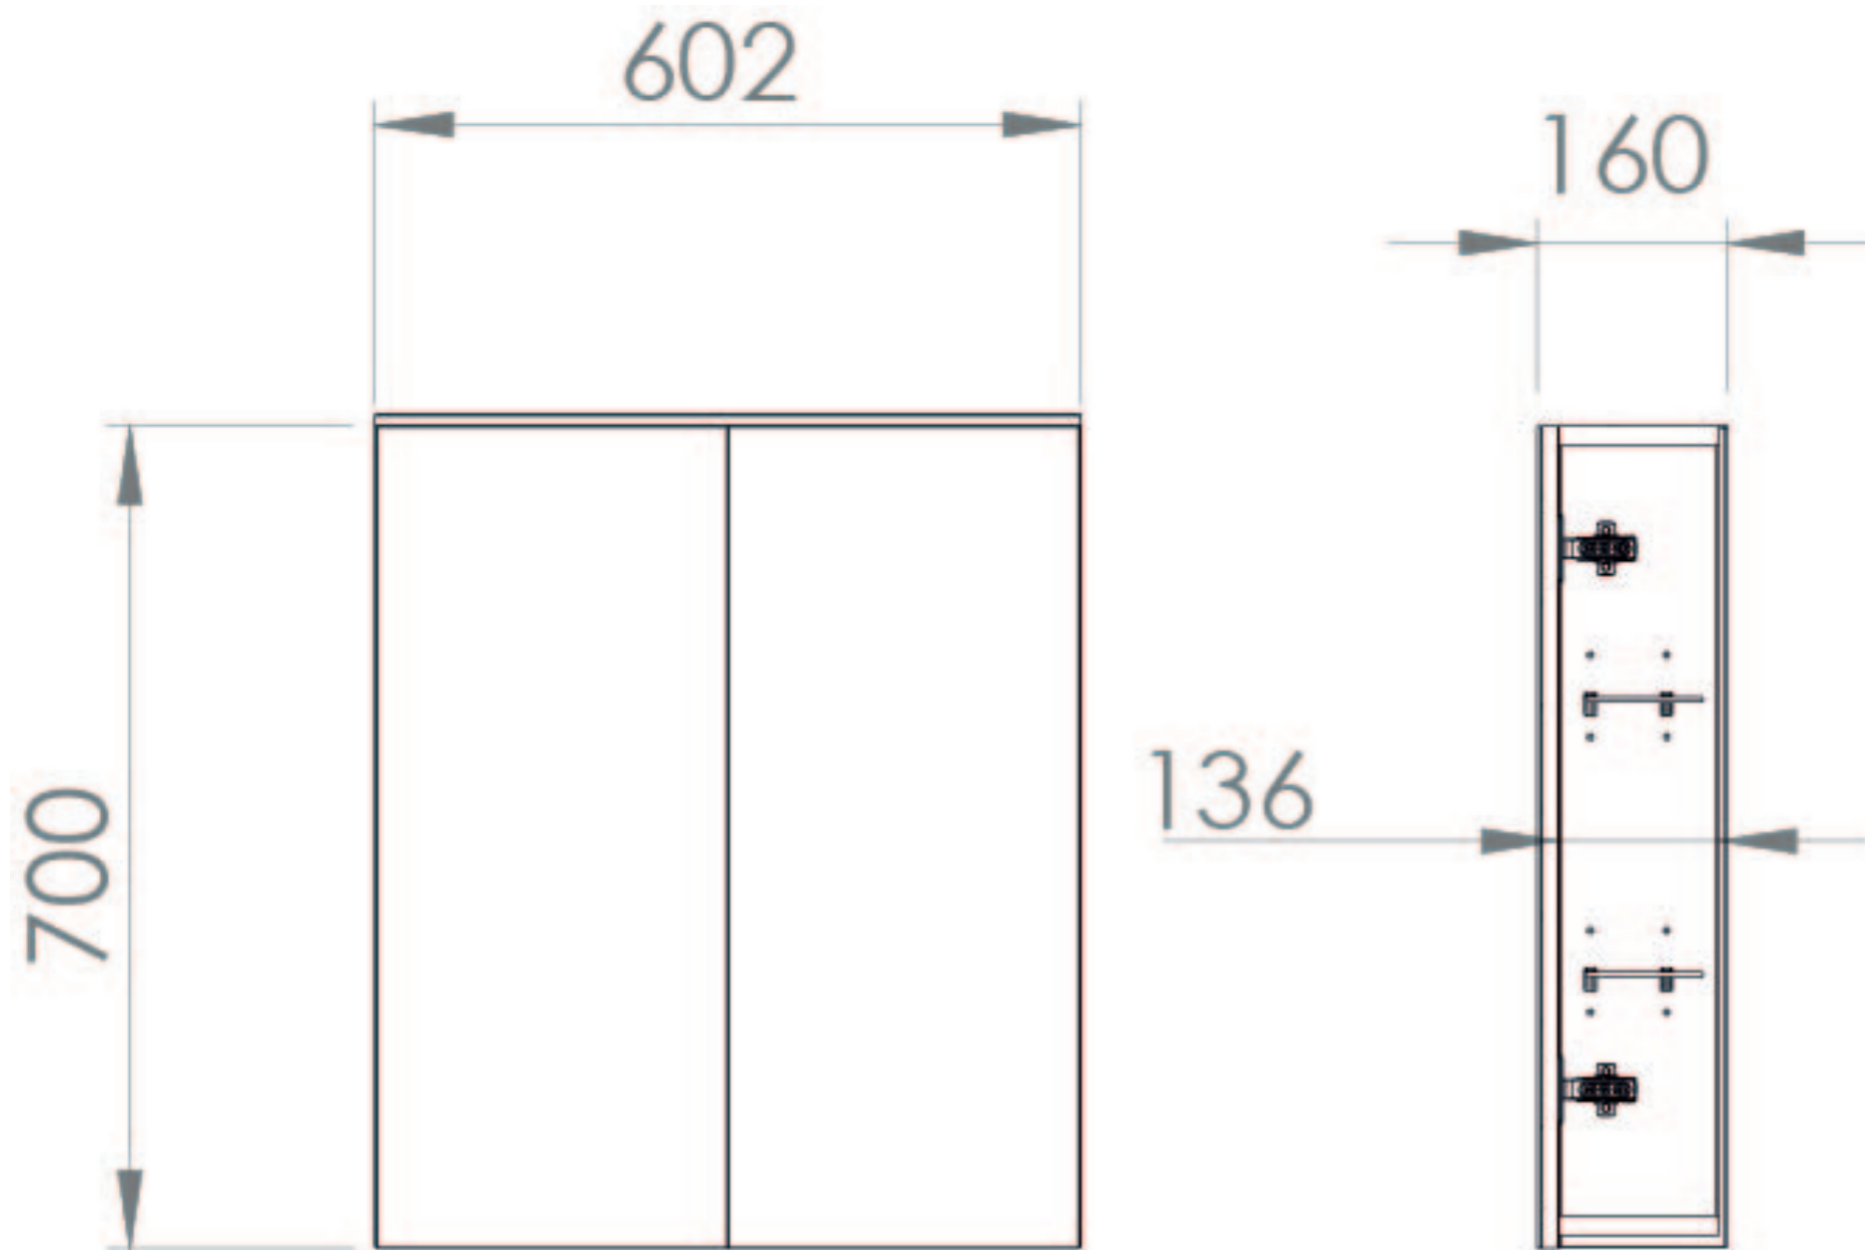

TECHNICAL DRAWING

Saneux reserves the right to alter the specifications and product range without prior notice. Dimensions are given as a guide only. Dimensions should not be used for surrounding furniture, fixtures and fittings until the product is on site.

<https://saneux.com/products/austen-60cm-2-door-mirror-cabinet-english-oak>