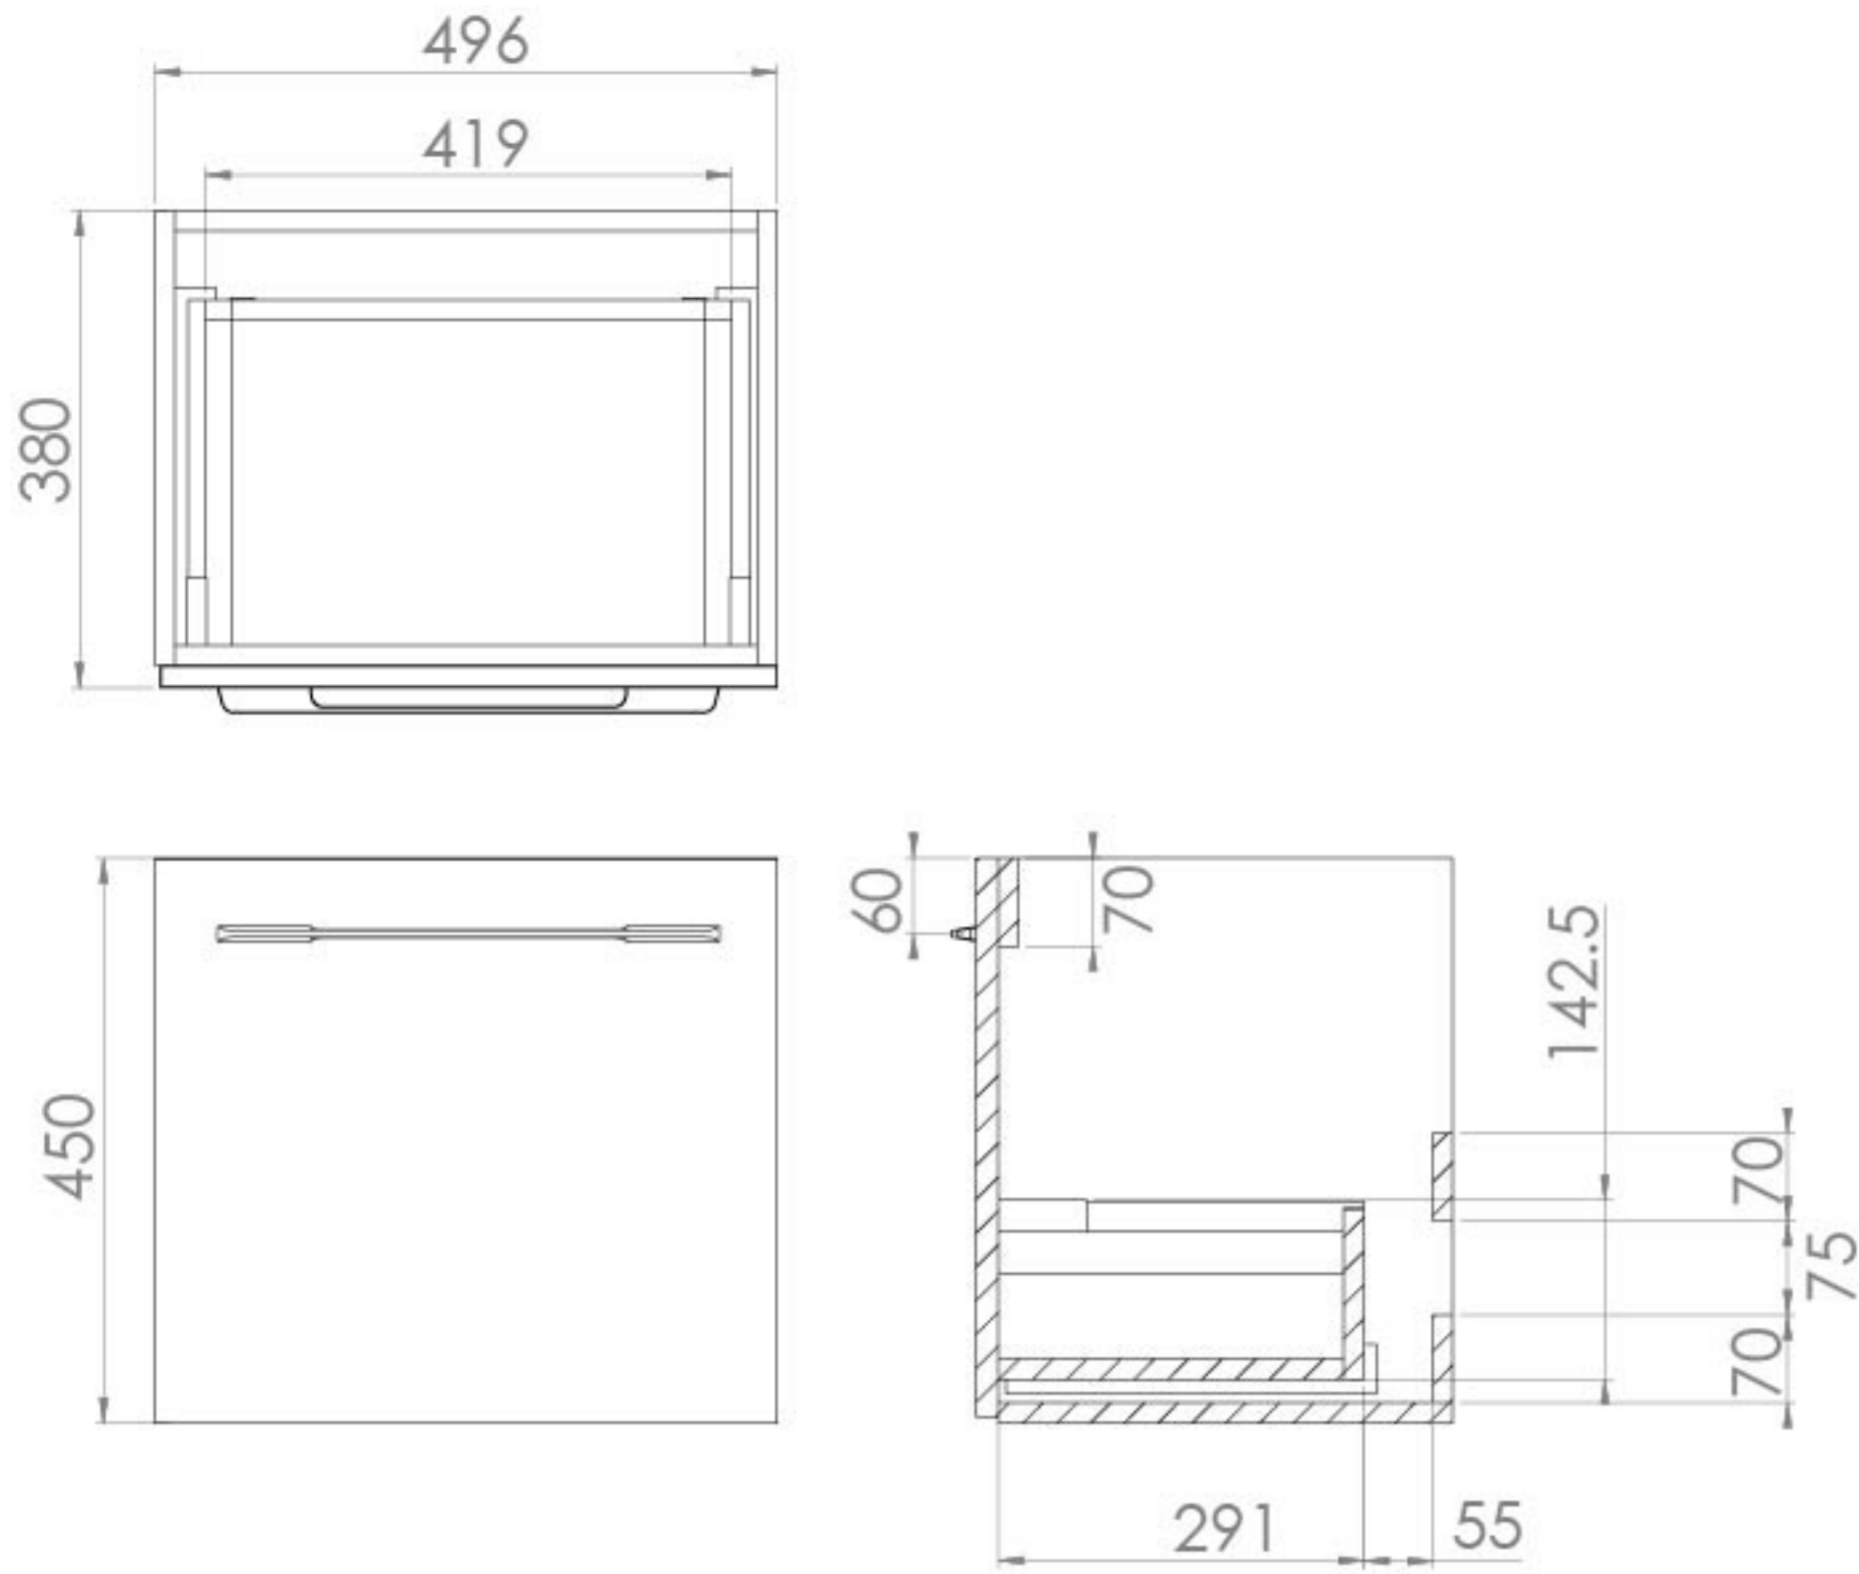

AUSTEN 50CM 1 DRAWER WALL MOUNTED UNIT - ENGLISH OAK

Product Code: AU050W.EO

PRODUCT INFORMATION

Finish:	English Oak
Height:	450mm
Width:	496mm
Depth:	380mm
Material	MFC
Weight	12.42kg
Guarantee	5 years
Configuration	1 Drawer
Drawer Type	Soft close
Compatible Basin(s)	50000, 50000.0TH
Compatible Countertop(s)	AU050T.GW, AU050T.IG, AU050T.MW, AU050T.EO, AU050T.MC, AU050T.C
Handle(s) Required	1, purchase separately
Other Features	Easy installation Quick release drawers

This 50cm 1 drawer wall mounted unit in the natural English Oak finish provides that additional bit of much needed storage space. The floating design will make a bathroom feel bigger with the extra floor space, plus the unit comes with a light grey in-drawer mat, giving the unit a luxurious finish for an affordable price. Pair it with a countertop for a high-end look.

*Basin to be purchased separately
Compatible basins: 50000, 50000.0TH

**Handle to be purchased separately

TECHNICAL DRAWING

Saneux reserves the right to alter the specifications and product range without prior notice. Dimensions are given as a guide only. Dimensions should not be used for surrounding furniture, fixtures and fittings until the product is on site.