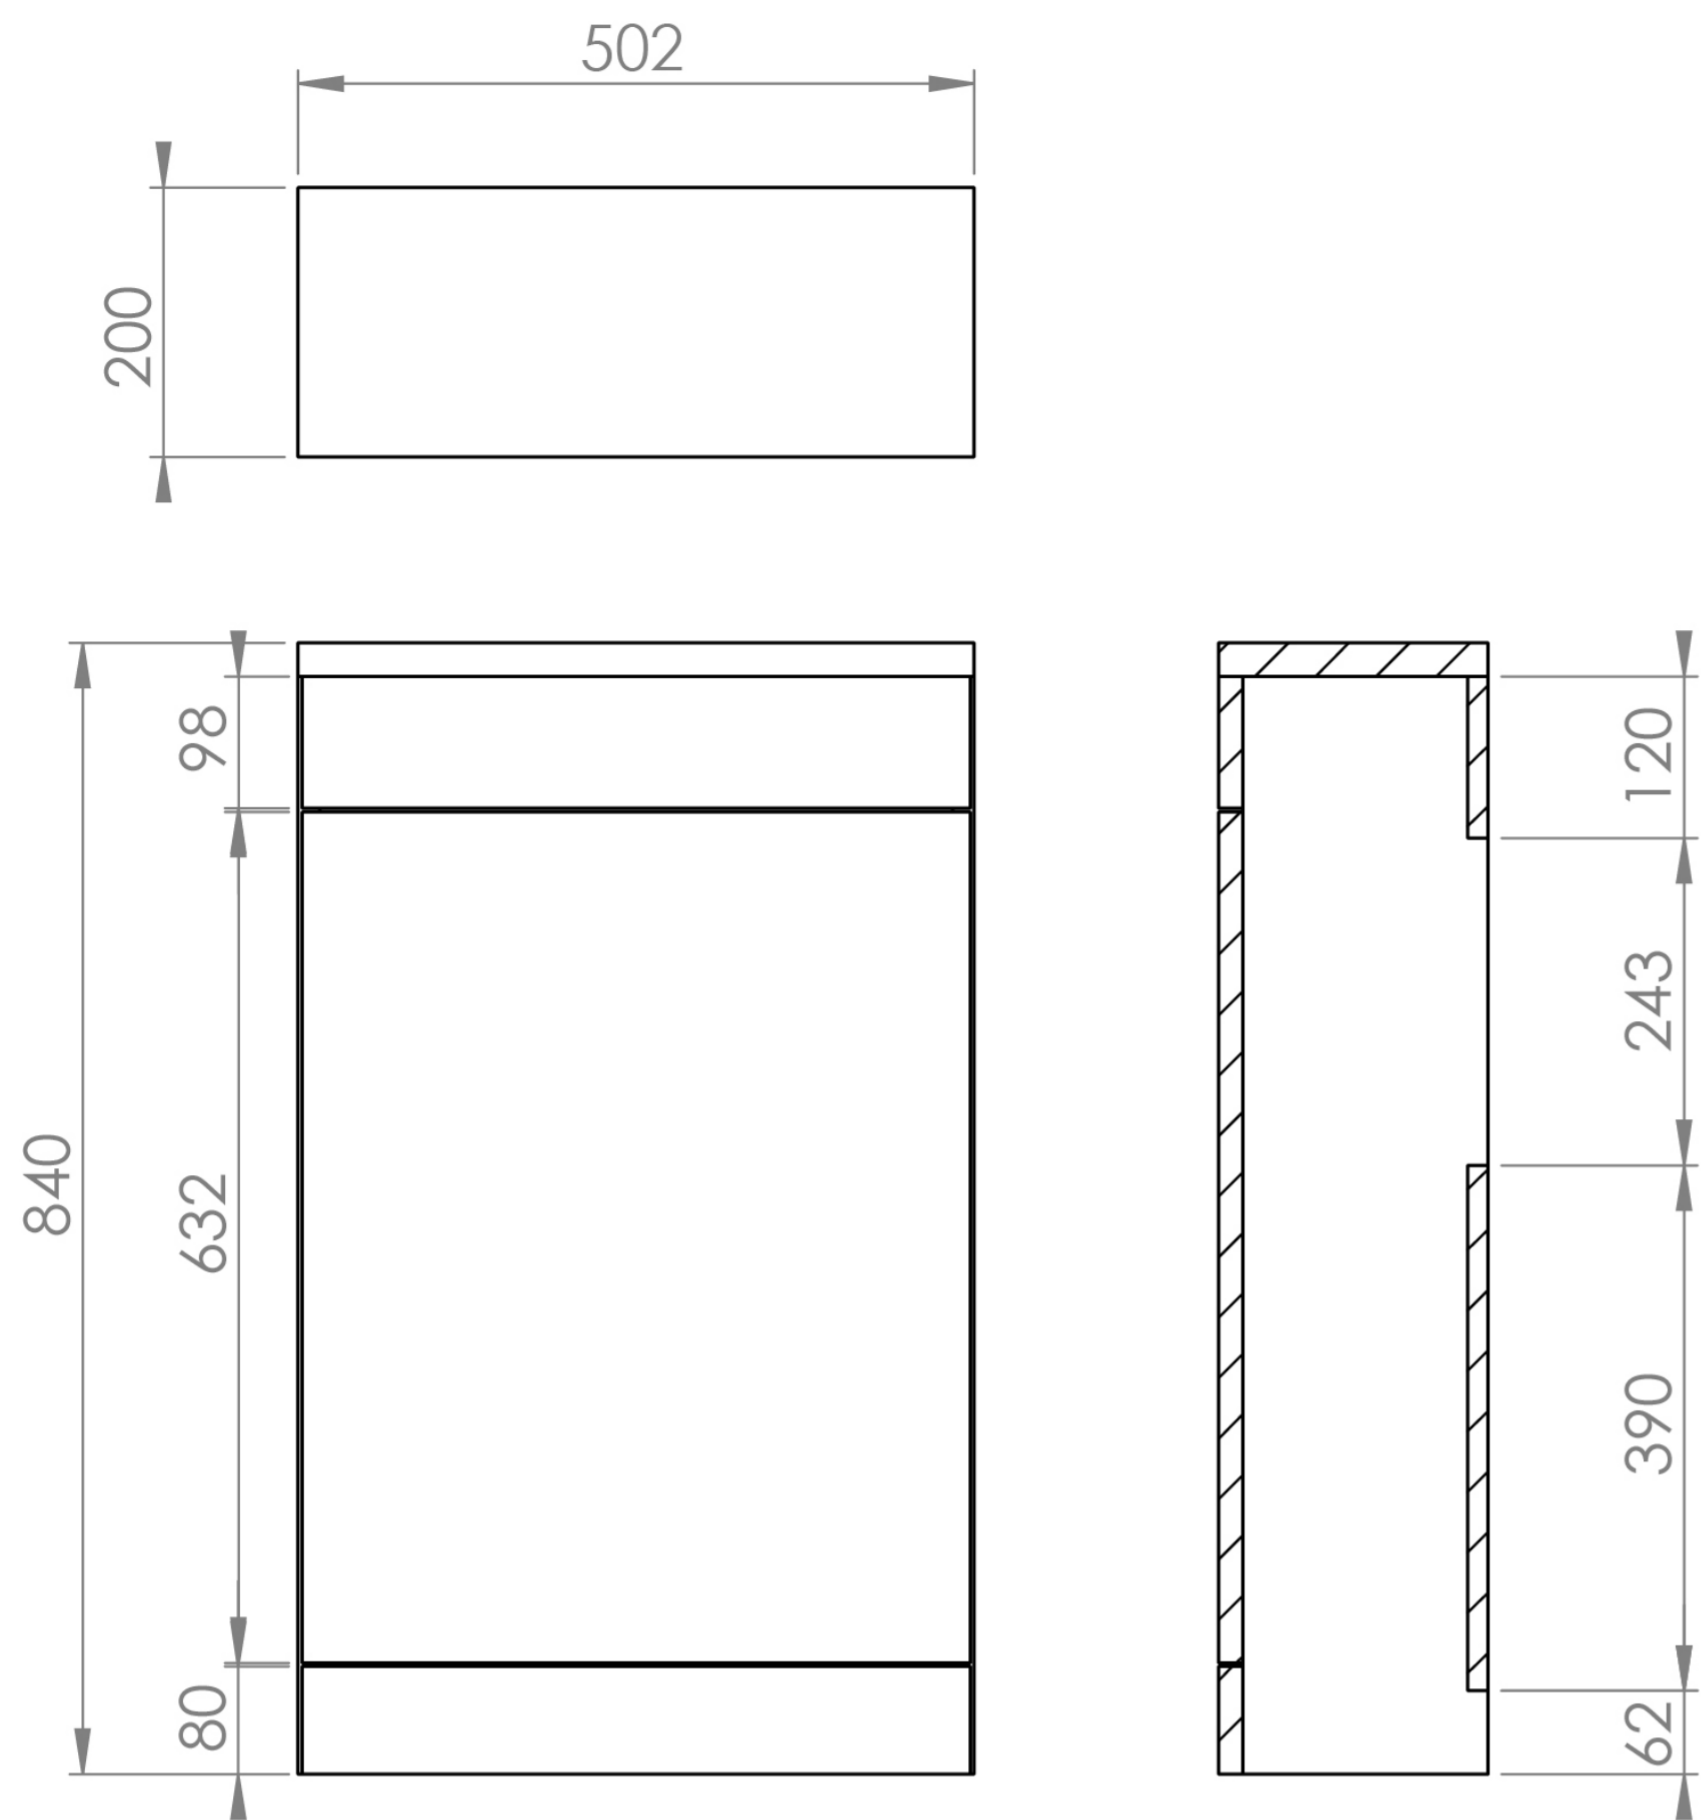

TECHNICAL DRAWING

Saneux reserves the right to alter the specifications and product range without prior notice. Dimensions are given as a guide only. Dimensions should not be used for surrounding furniture, fixtures and fittings until the product is on site.

<https://saneux.com/products/austen-50cm-wc-unit-english-oak>