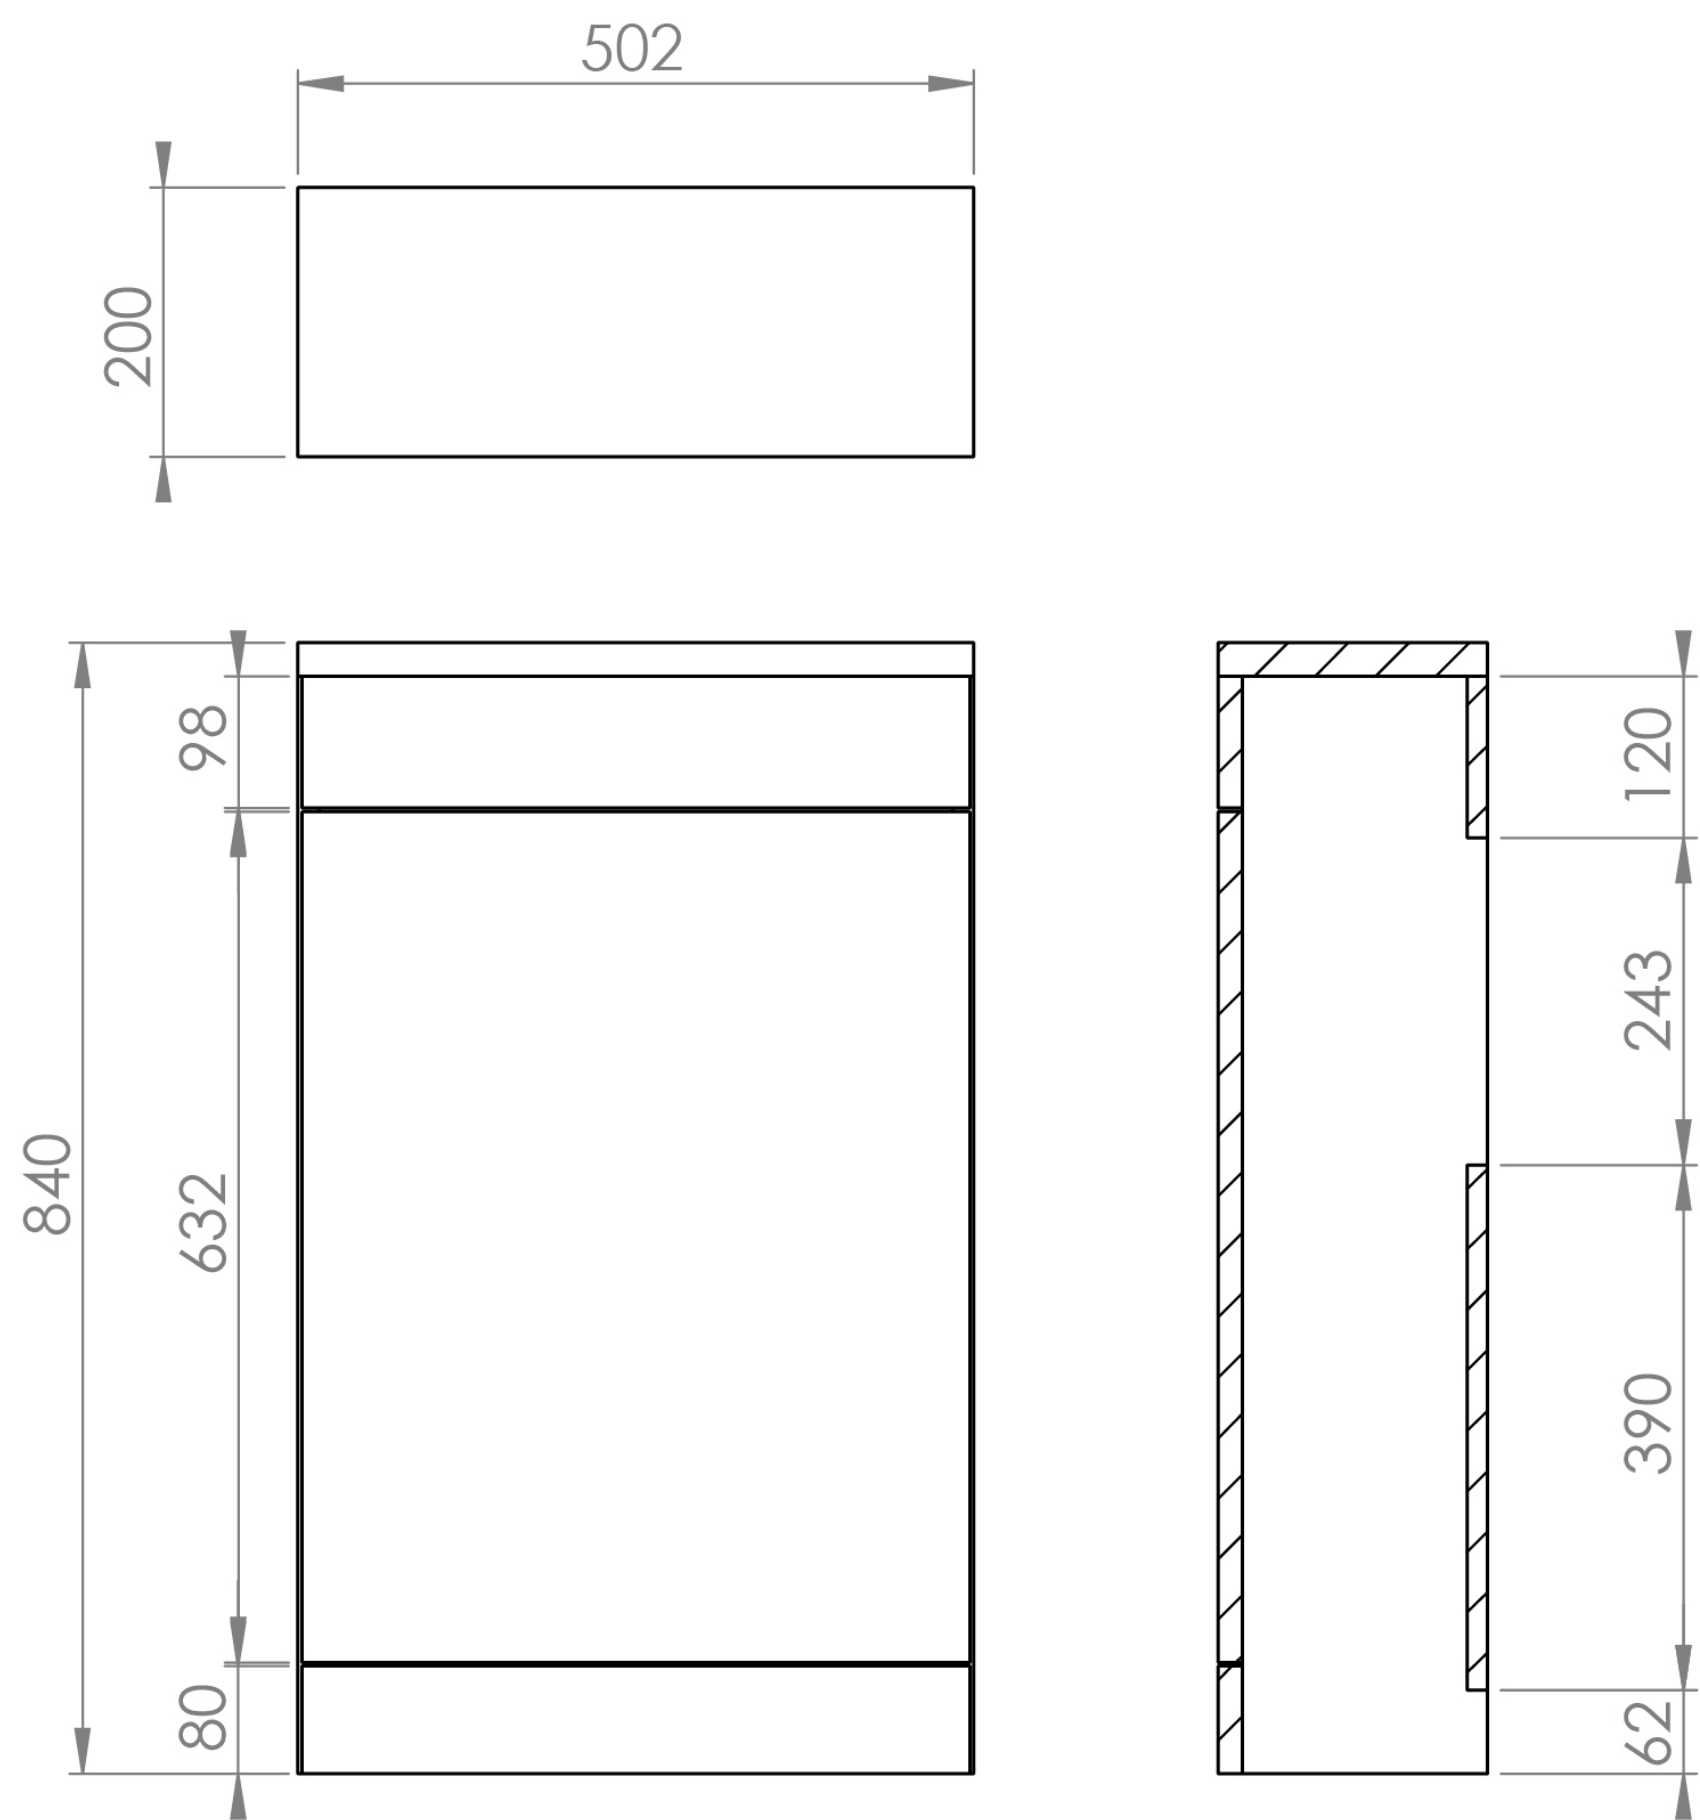

TECHNICAL DRAWING

Saneux reserves the right to alter the specifications and product range without prior notice. Dimensions are given as a guide only. Dimensions should not be used for surrounding furniture, fixtures and fittings until the product is on site.

<https://saneux.com/products/austen-50cm-wc-unit-english-oak>