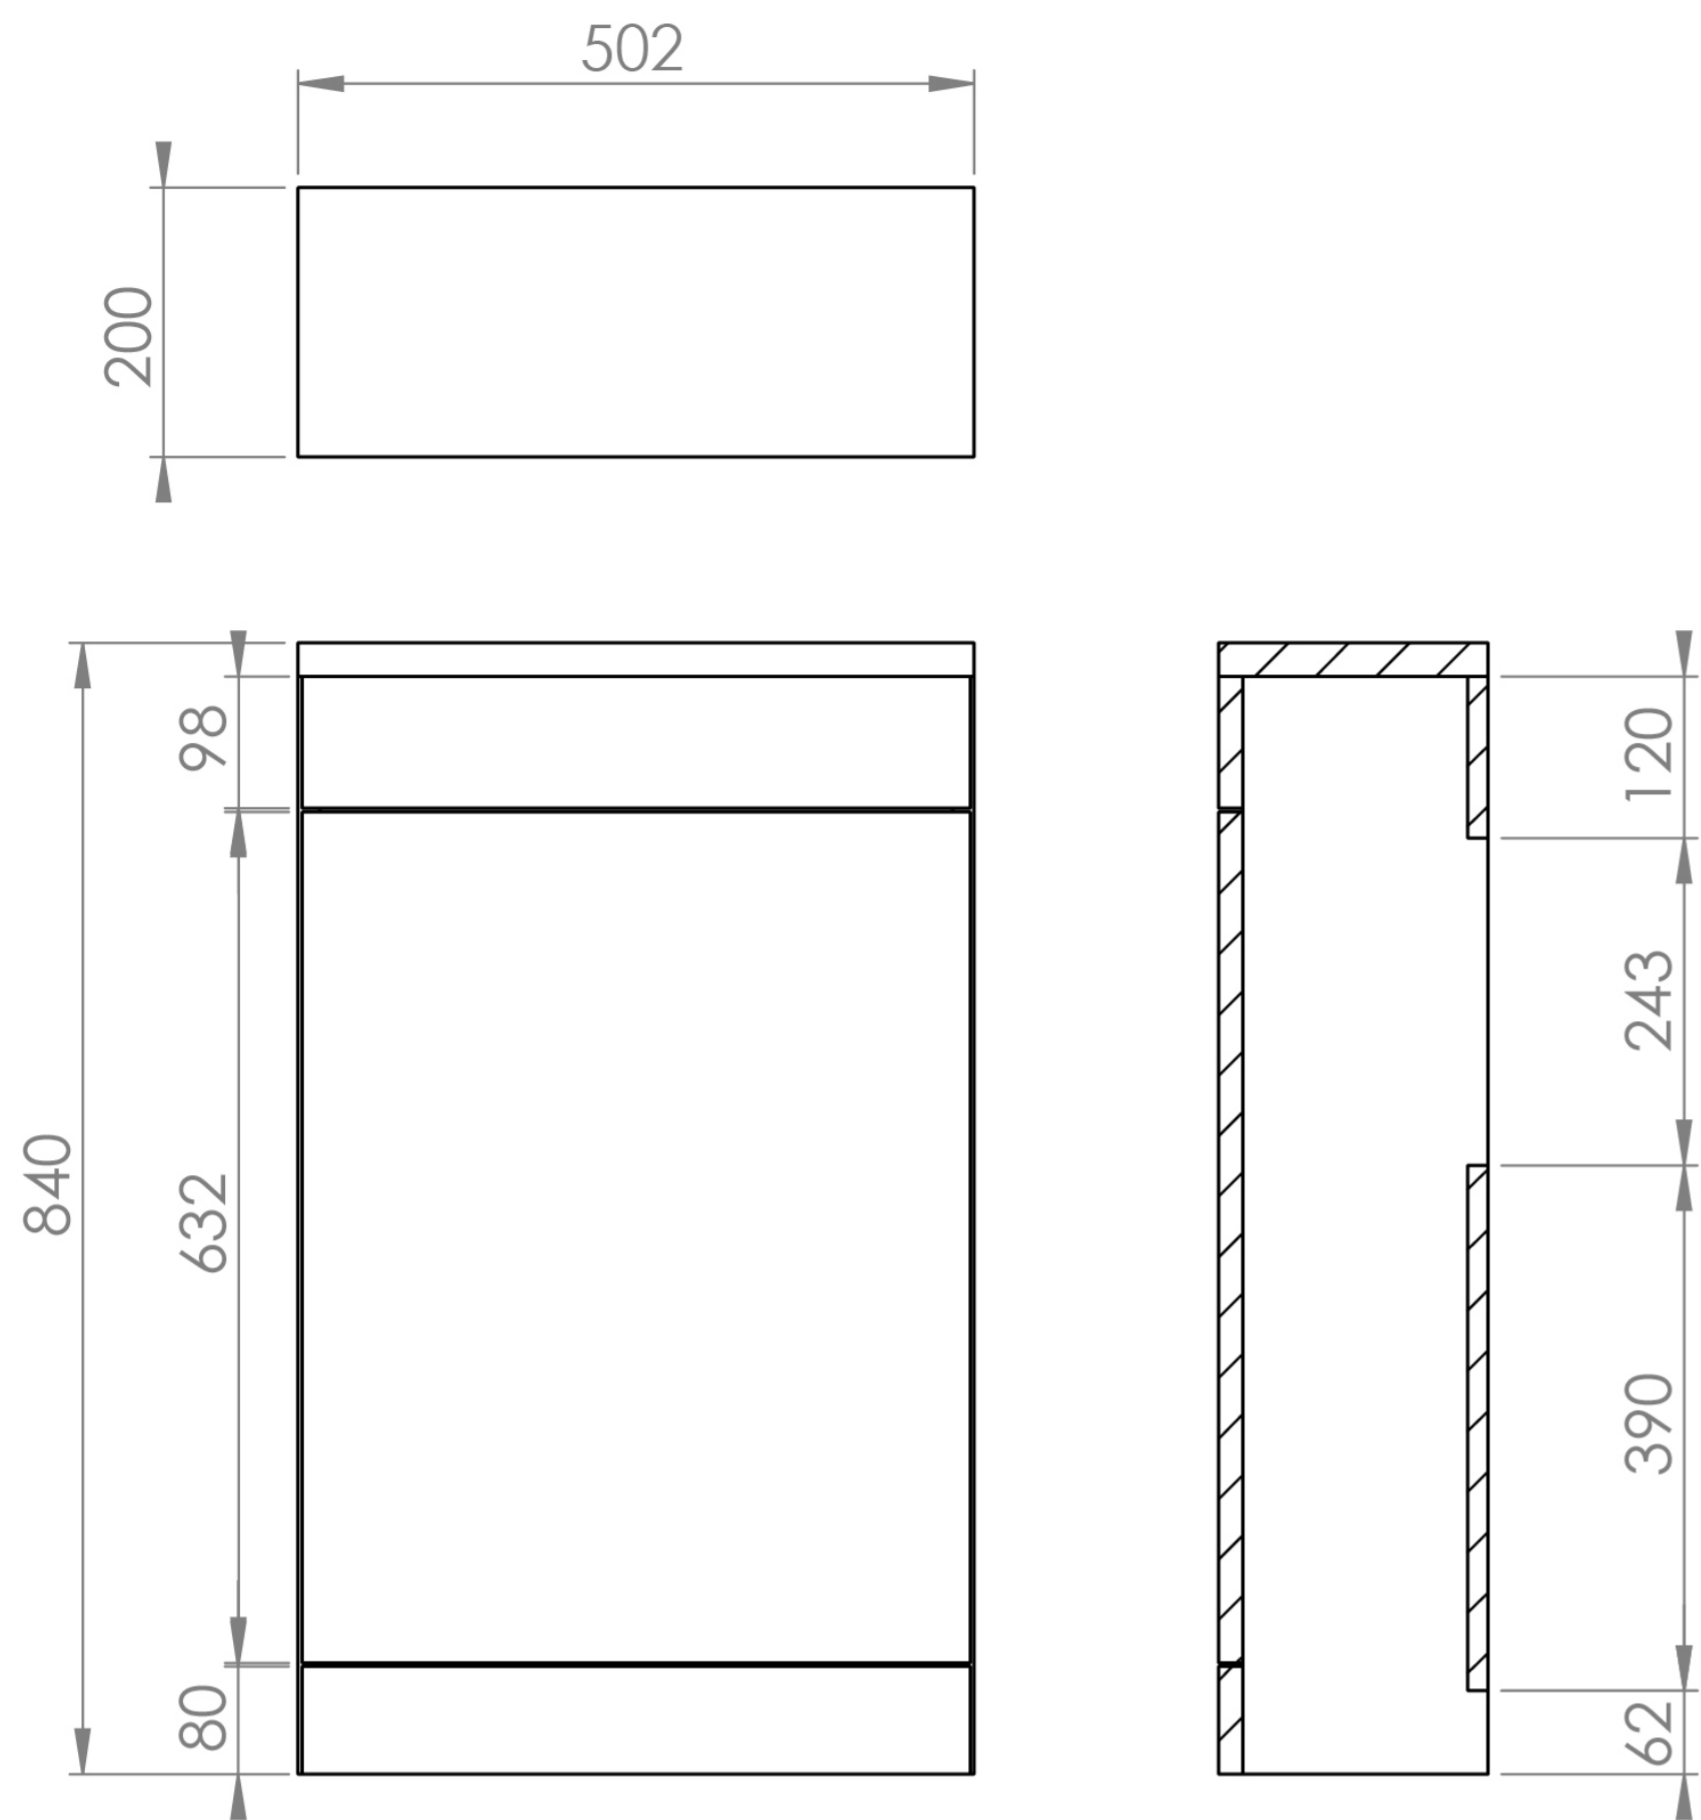

AUSTEN 50CM WC UNIT - ENGLISH OAK

Product Code: AU050S.EO

PRODUCT INFORMATION

Finish:	English Oak
Height:	840mm
Width:	502mm
Depth:	200mm
Material	MFC
Weight	12.77kg
Guarantee	5 years
Compatible Cistern(s)	HC2030

This AUSTEN WC unit in English Oak can pair with the AUSTEN back-to-wall or wall-hung WCs.

*Compatible with HC2030 cistern

TECHNICAL DRAWING

Saneux reserves the right to alter the specifications and product range without prior notice. Dimensions are given as a guide only. Dimensions should not be used for surrounding furniture, fixtures and fittings until the product is on site.

<https://saneux.com/products/austen-50cm-wc-unit-english-oak>