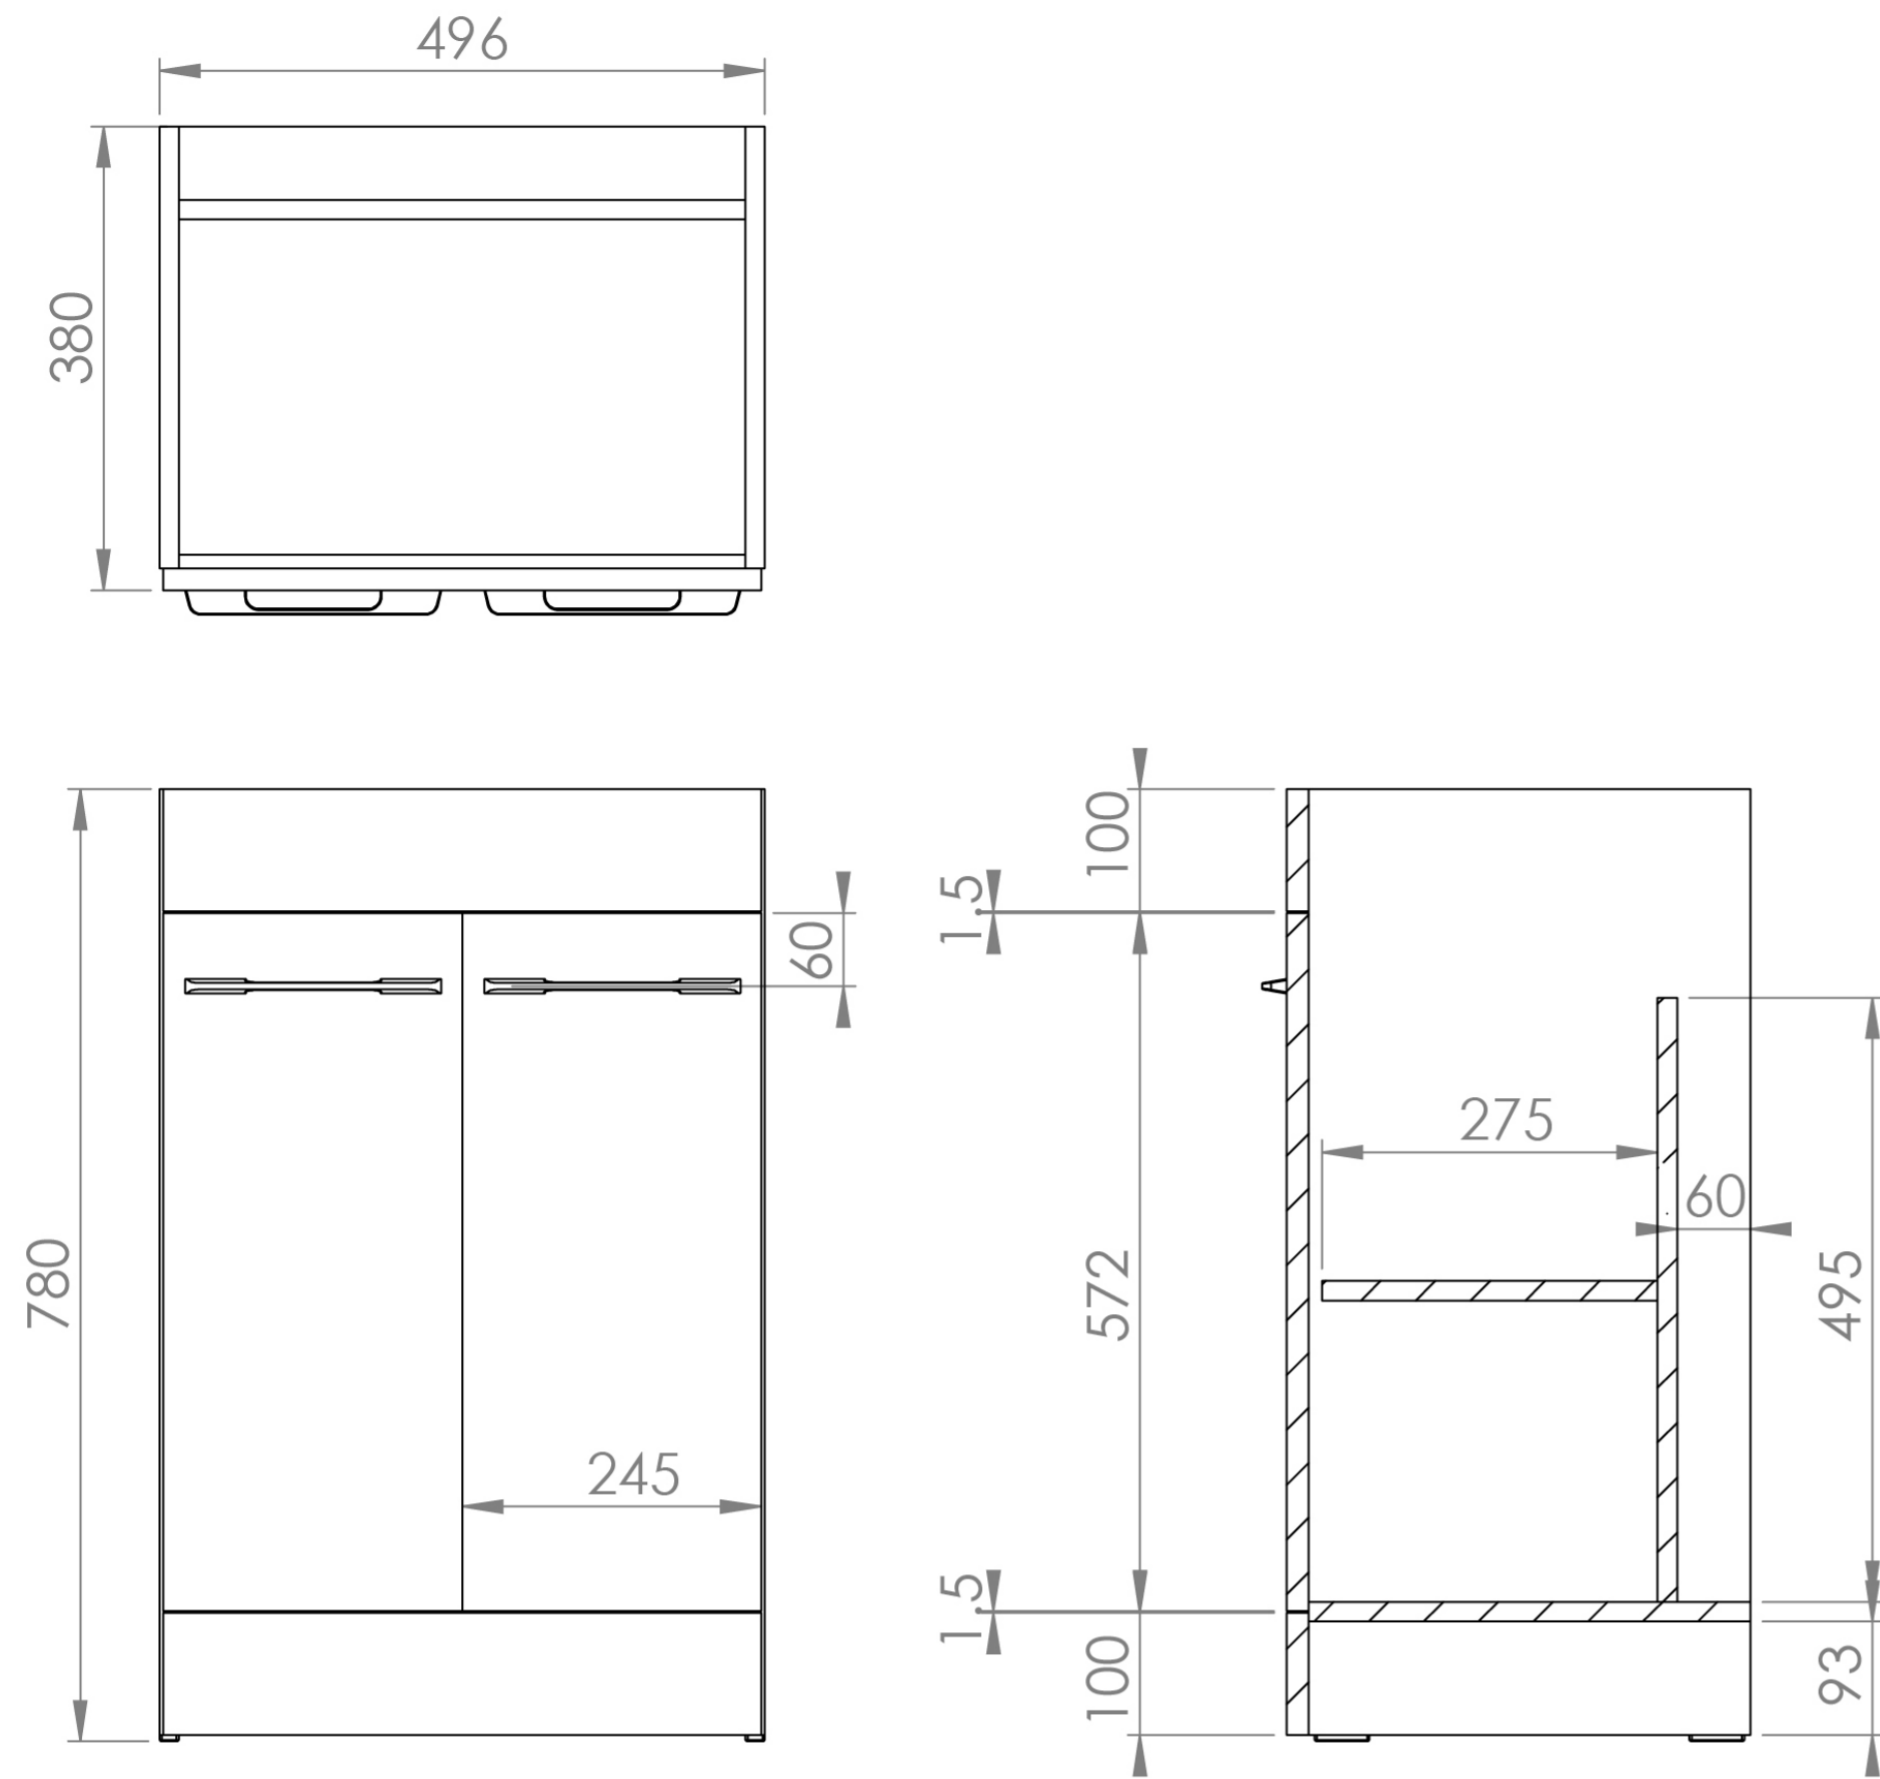

AUSTEN 50CM 2 DOOR FLOOR STANDING UNIT - ENGLISH OAK

Product Code: AU050F.EO

PRODUCT INFORMATION

Finish:	English Oak
Height:	780mm
Width:	496mm
Depth:	380mm
Material	MFC
Weight	17.37kg
Shelf Quantity	1x wooden shelf
Guarantee	5 years
Configuration	2 Door
Door Type	Soft close
Compatible Basin(s)	50000, 50000.0TH
Compatible Countertop(s)	AU050T.GW, AU050T.IG, AU050T.MW, AU050T.EO, AU050T.MC, AU050T.C
Handle(s) Required	2, purchase separately
Other Features	Easy installation Quick release doors

This 50cm 2 door floor standing unit in the English oak finish provides plenty of storage space for your bathroom and it can be paired with either a countertop or a basin. The English oak wood veneer finish will also create the illusion of bringing the outside in.

*Basin to be purchased separately
Compatible basins: 50000, 50000.0TH

**Handles to be purchased separately

TECHNICAL DRAWING

Saneux reserves the right to alter the specifications and product range without prior notice. Dimensions are given as a guide only. Dimensions should not be used for surrounding furniture, fixtures and fittings until the product is on site.