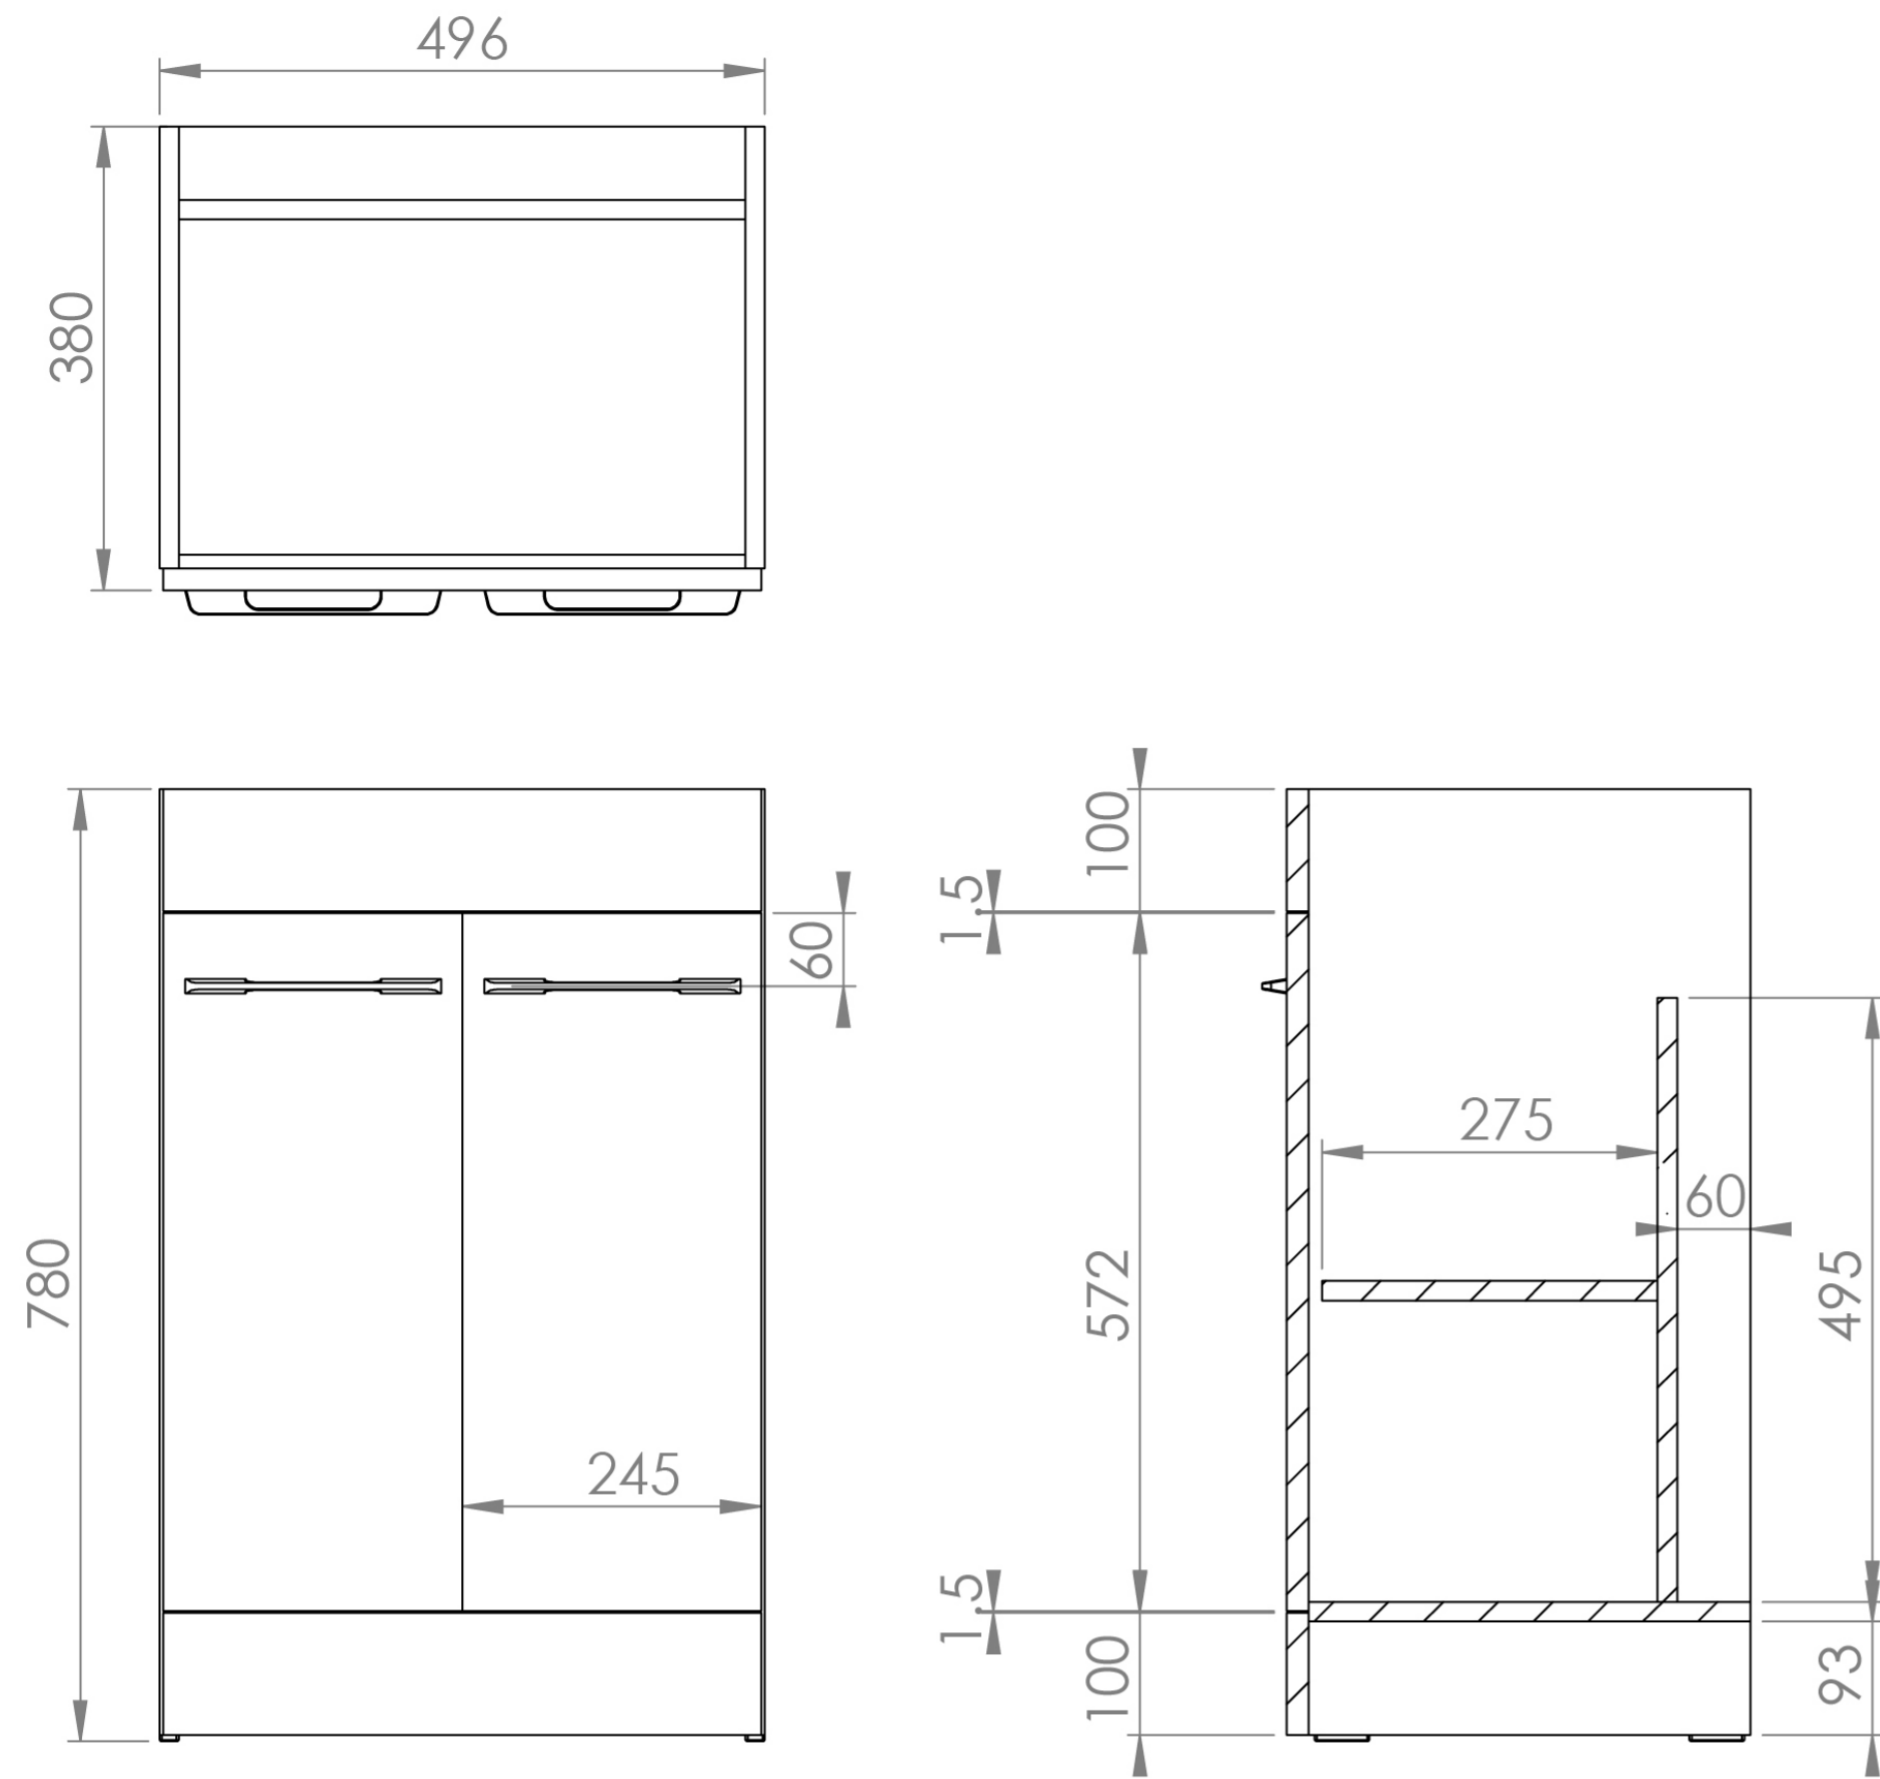

AUSTEN 50CM 2 DOOR FLOOR STANDING UNIT – ENGLISH OAK

Product Code: AU050F.EO

PRODUCT INFORMATION

Finish:	English Oak
Height:	780mm
Width:	496mm
Depth:	380mm
Material	MFC
Weight	17.37kg
Shelf Quantity	1x wooden shelf
Guarantee	5 years
Configuration	2 Door
Door Type	Soft close
Compatible Basin(s)	50000, 50000.0TH
Compatible Countertop(s)	AU050T.GW, AU050T.IG, AU050T.MW, AU050T.EO, AU050T.MC, AU050T.C
Handle(s) Required	2, purchase separately
Other Features	Easy installation Quick release doors

This 50cm 2 door floor standing unit in the English oak finish provides plenty of storage space for your bathroom and it can be paired with either a countertop or a basin. The English oak wood veneer finish will also create the illusion of bringing the outside in.

*Basin to be purchased separately
Compatible basins: 50000, 50000.0TH

**Handles to be purchased separately

TECHNICAL DRAWING

Saneux reserves the right to alter the specifications and product range without prior notice. Dimensions are given as a guide only. Dimensions should not be used for surrounding furniture, fixtures and fittings until the product is on site.