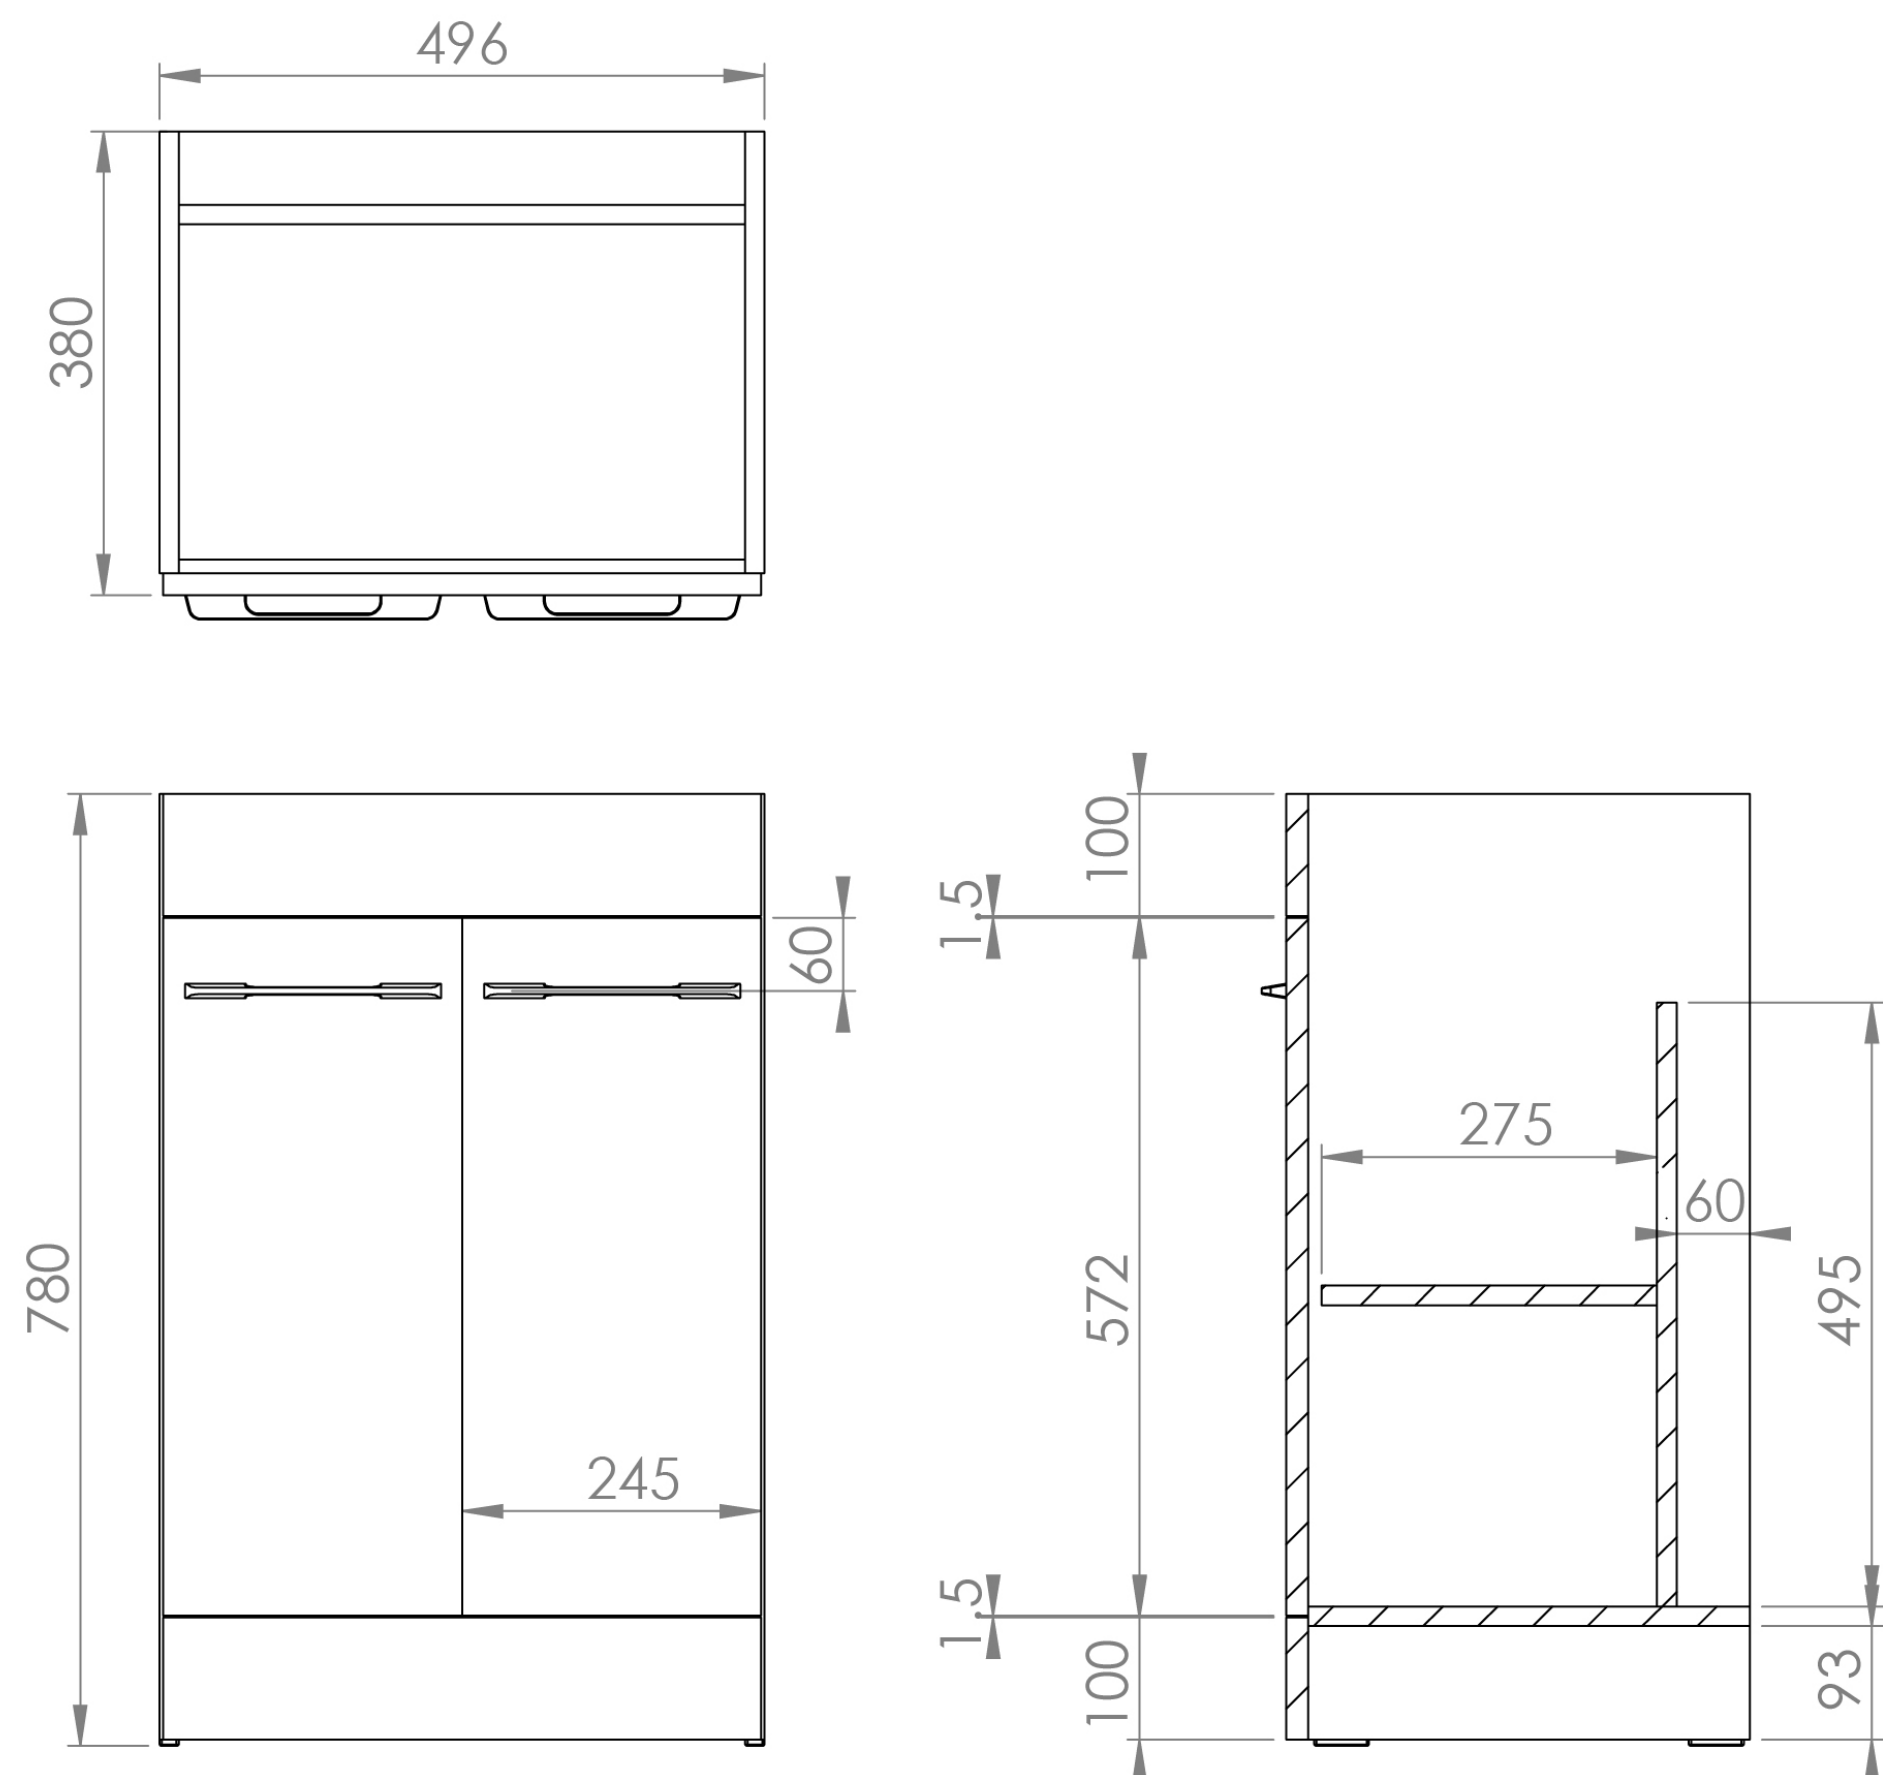

AUSTEN 50CM 2 DOOR FLOOR STANDING UNIT - ENGLISH OAK

Product Code: AU050F.EO

PRODUCT INFORMATION

Finish:	English Oak
Height:	780mm
Width:	496mm
Depth:	380mm
Material	MFC
Weight	17.37kg
Shelf Quantity	1x wooden shelf
Guarantee	5 years
Configuration	2 Door
Door Type	Soft close
Compatible Basin(s)	50000, 50000.0TH
Compatible Countertop(s)	AU050T.GW, AU050T.IG, AU050T.MW, AU050T.EO, AU050T.MC, AU050T.C
Handle(s) Required	2, purchase separately
Other Features	Easy installation Quick release doors

This 50cm 2 door floor standing unit in the English oak finish provides plenty of storage space for your bathroom and it can be paired with either a countertop or a basin. The English oak wood veneer finish will also create the illusion of bringing the outside in.

*Basin to be purchased separately
Compatible basins: 50000, 50000.0TH

**Handles to be purchased separately

TECHNICAL DRAWING

Saneux reserves the right to alter the specifications and product range without prior notice. Dimensions are given as a guide only. Dimensions should not be used for surrounding furniture, fixtures and fittings until the product is on site.