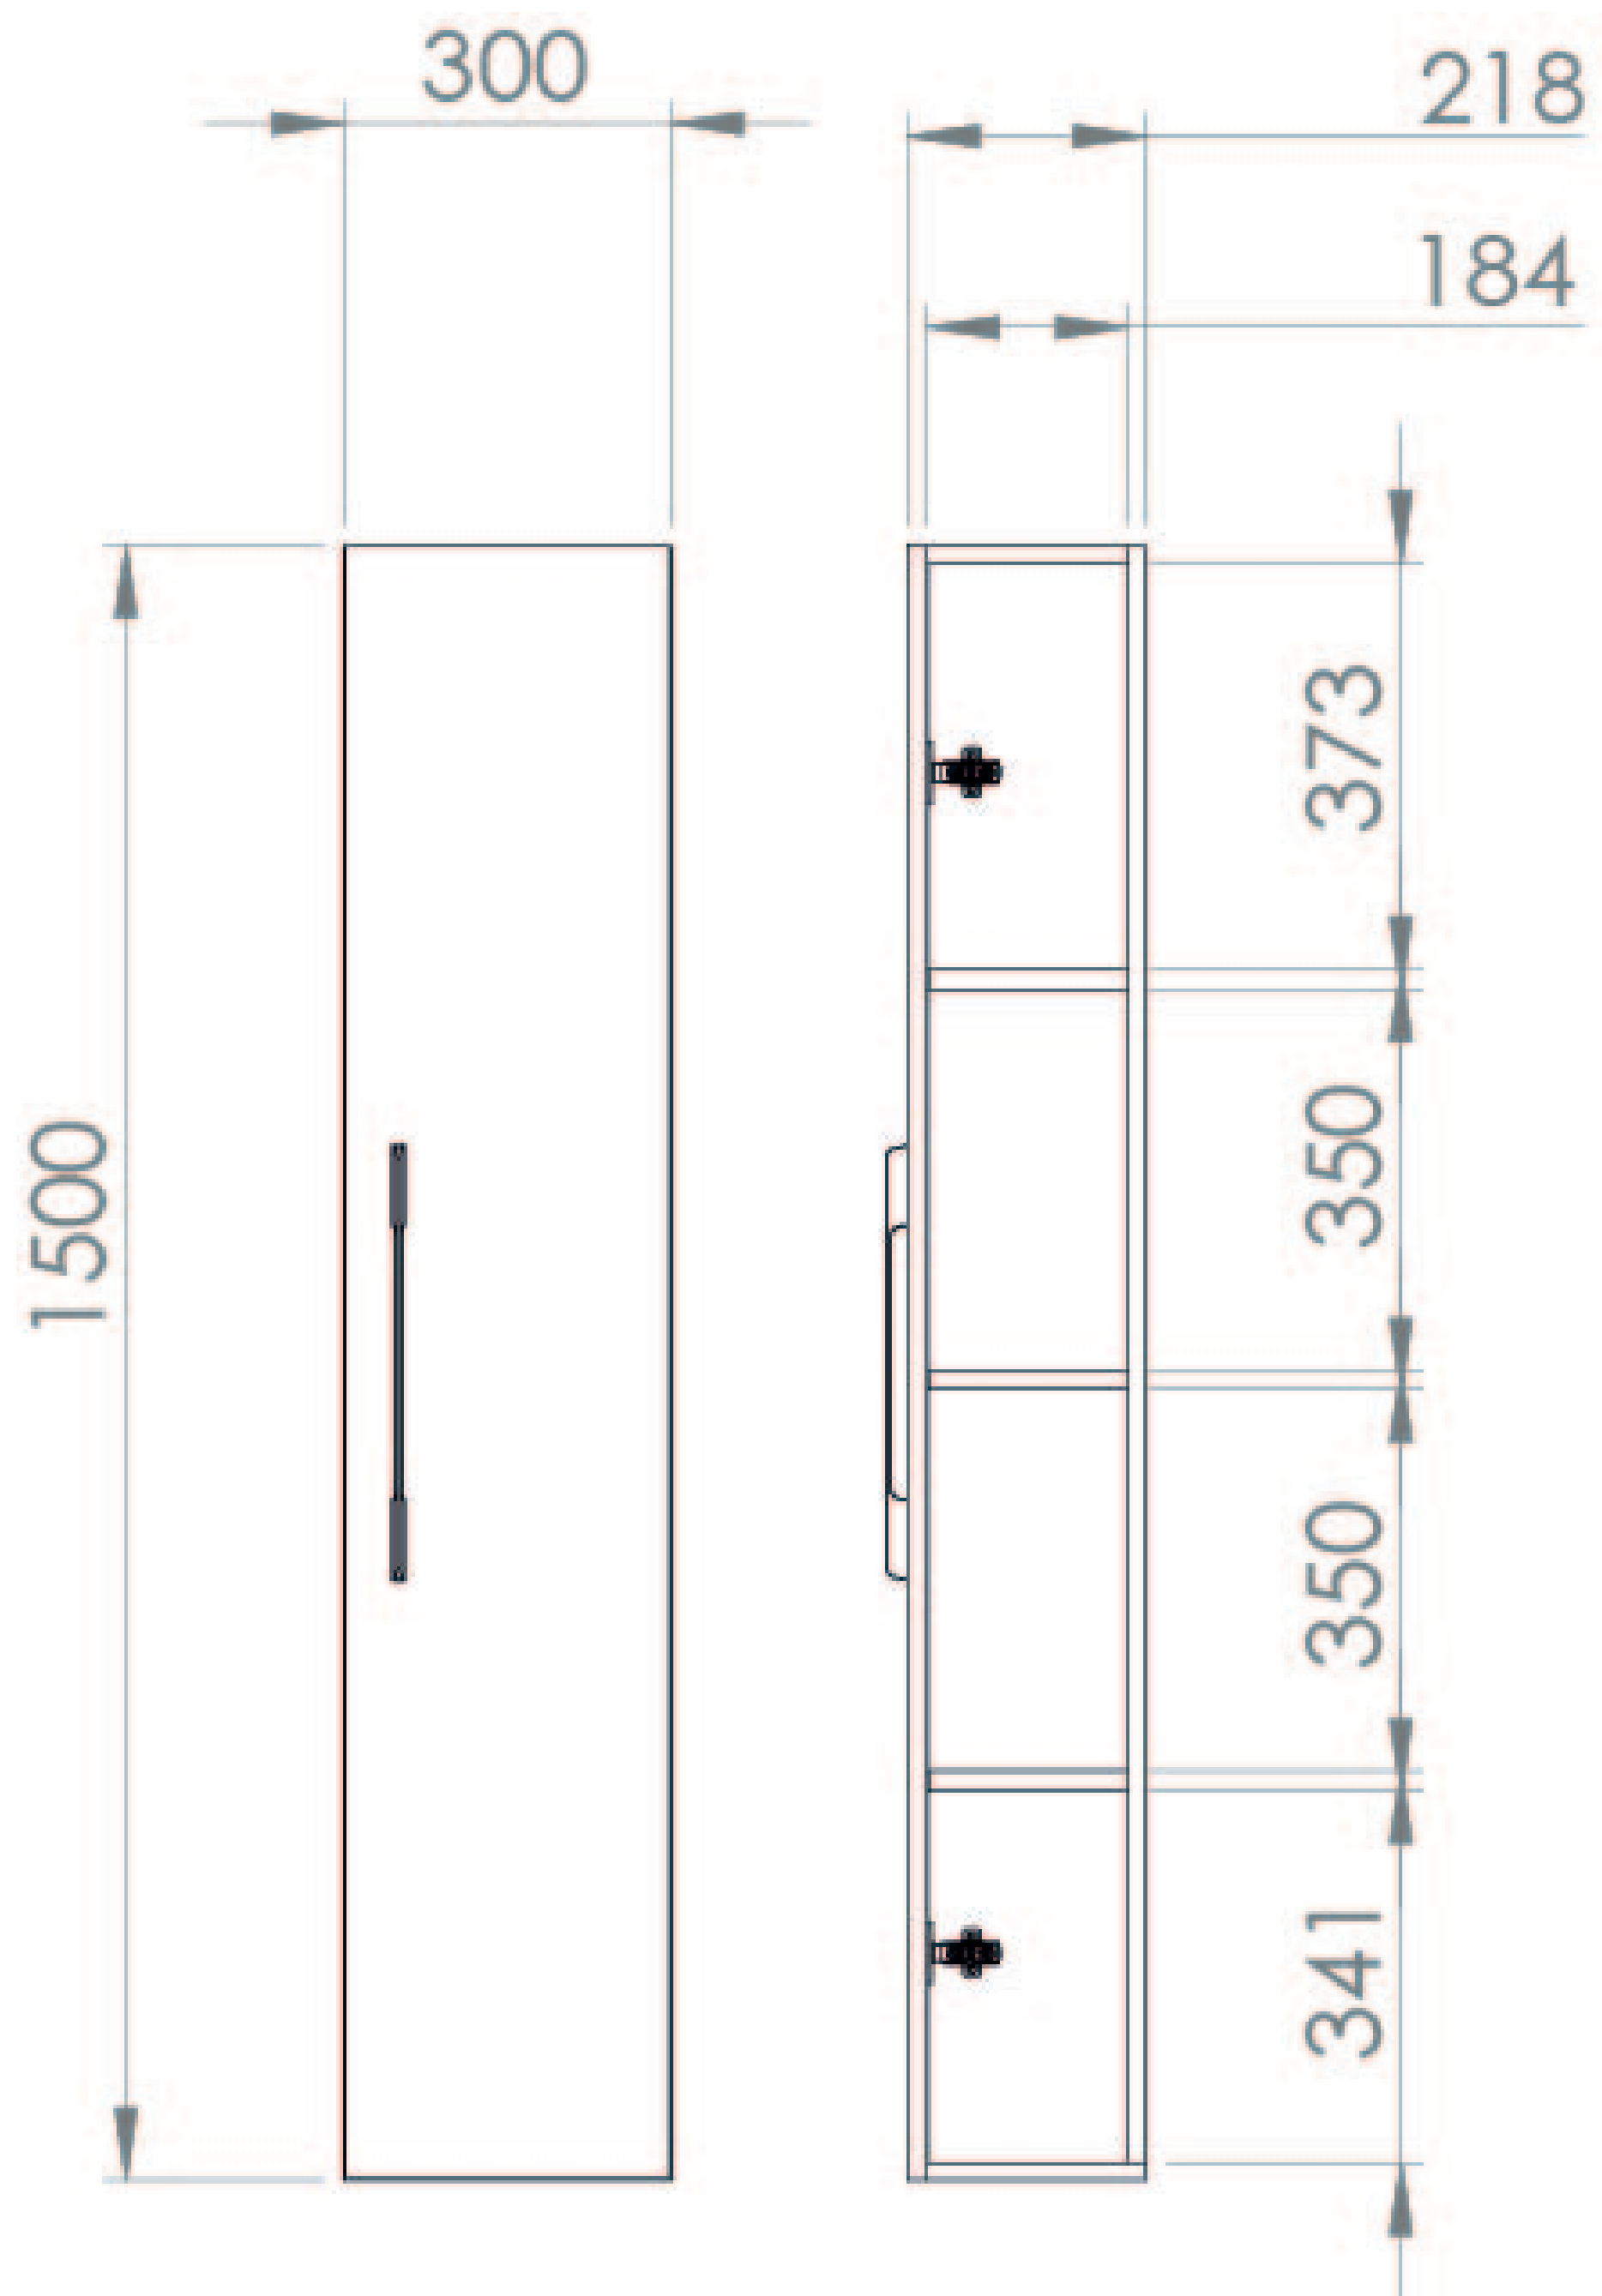

Saneux reserves the right to alter the specifications and product range without prior notice. Dimensions are given as a guide only. Dimensions should not be used for surrounding furniture, fixtures and fittings until the product is on site.