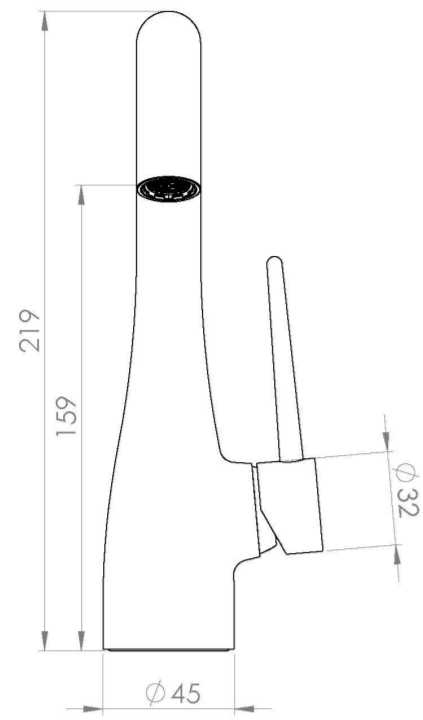

- 0.2 Bar - Flowrate: 2.18 l/min
- 0.5 Bar - Flowrate: 3.69 l/min
- 1 Bar - Flowrate: 5.29 l/min
- 2 Bar - Flowrate: 7.58 l/min
- 3 Bar - Flowrate: 9.47 l/min
- 5 Bar - Flowrate: 12.42 l/min

Saneux reserves the right to alter the specifications and product range without prior notice. Dimensions are given as a guide only. Dimensions should not be used for surrounding furniture, fixtures and fittings until the product is on site.

<https://saneux.com/products/eden-basin-mixer-brushed-nickel>