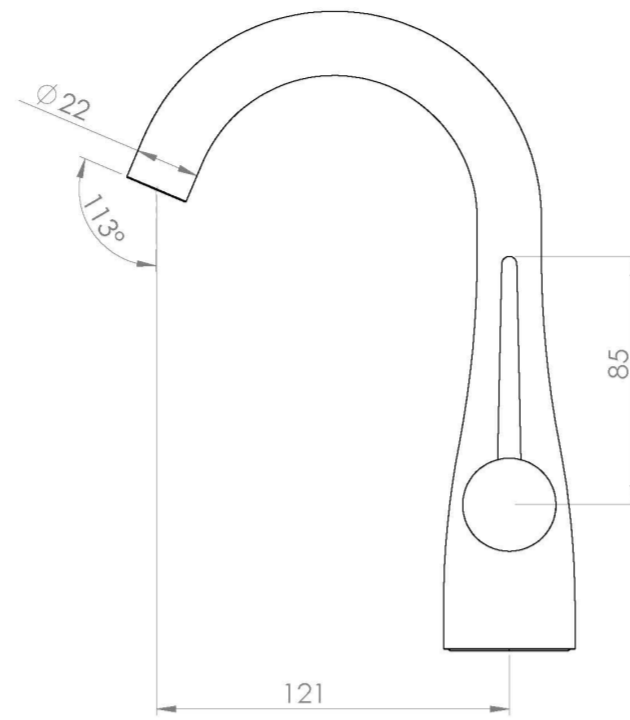

- 0.2 Bar - Flowrate: 2.18 l/min
- 0.5 Bar - Flowrate: 3.69 l/min
- 1 Bar - Flowrate: 5.29 l/min
- 2 Bar - Flowrate: 7.58 l/min
- 3 Bar - Flowrate: 9.47 l/min
- 5 Bar - Flowrate: 12.42 l/min

Saneux reserves the right to alter the specifications and product range without prior notice. Dimensions are given as a guide only. Dimensions should not be used for surrounding furniture, fixtures and fittings until the product is on site.

<https://saneux.com/products/eden-basin-mixer-brushed-nickel>