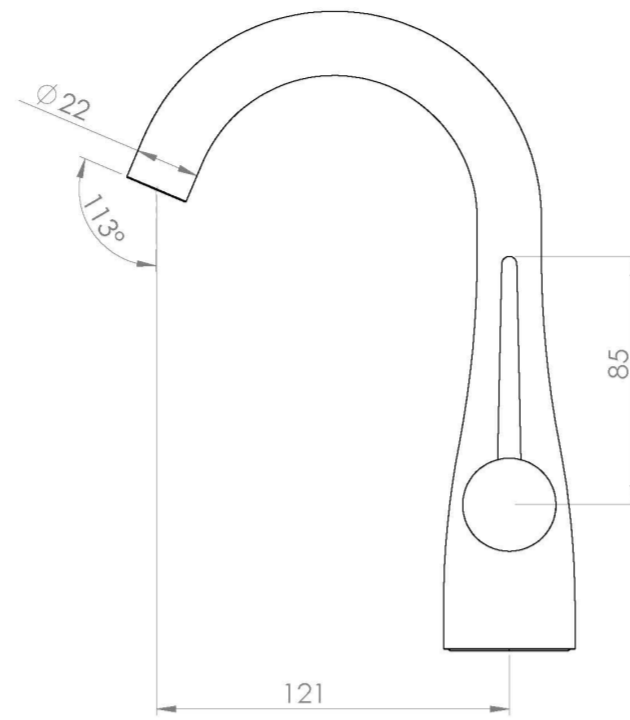

EDEN BASIN MIXER - BRUSHED BRASS

Product Code: ED001.BB

PRODUCT INFORMATION

Width:	45mm
Finish:	Brushed Brass (PVD)
Height:	218mm
Depth:	121mm
Material:	Brass
Product Type:	Deck Mounted Basin Mixer Tap, Single Lever Basin Mixer
Weight	1.12kg
Compatible Aerator(s)	Cache JR
Waste	Not included, purchase separately
Guarantee	5 years
Spout Projection (mm)	121mm
Material	Brass

DESCRIPTION

Beautifully curved and organic, the EDEN brassware is a truly unique brassware range.

The single lever basin mixer in brushed brass has a tall and elegant swan-like neck and this is closely replicated through the lever handle to create an all-encompassing sleek and sophisticated look. It also has a swivel spout so that you can change the direction of where the water hits the basin.

The brushed brass finish is PVD, meaning it is extremely hardwearing and easy to clean.

Waste to be purchased separately.

- 0.2 Bar - Flowrate: 2.18 l/min
- 0.5 Bar - Flowrate: 3.69 l/min
- 1 Bar - Flowrate: 5.29 l/min
- 2 Bar - Flowrate: 7.58 l/min
- 3 Bar - Flowrate: 9.47 l/min
- 5 Bar - Flowrate: 12.42 l/min