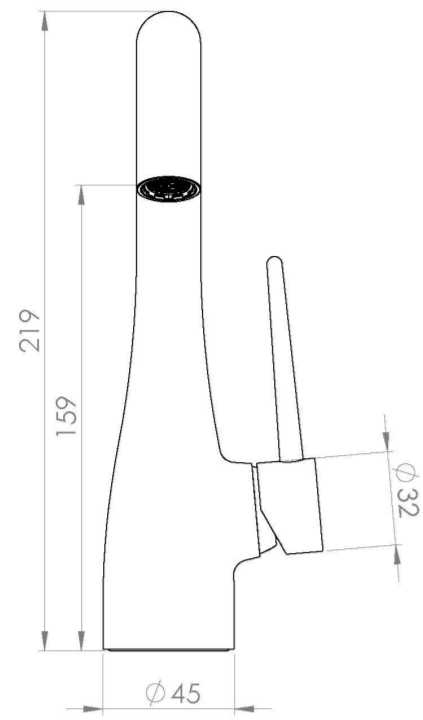

EDEN BASIN MIXER - BRUSHED BRASS

Product Code: ED001.BB

PRODUCT INFORMATION

Width:	45mm
Finish:	Brushed Brass (PVD)
Height:	218mm
Depth:	121mm
Material:	Brass
Product Type:	Deck Mounted Basin Mixer Tap, Single Lever Basin Mixer
Weight	1.12kg
Compatible Aerator(s)	Cache JR
Waste	Not included, purchase separately
Guarantee	5 years
Spout Projection (mm)	121mm
Material	Brass

DESCRIPTION

Beautifully curved and organic, the EDEN brassware is a truly unique brassware range.

The single lever basin mixer in brushed brass has a tall and elegant swan-like neck and this is closely replicated through the lever handle to create an all-encompassing sleek and sophisticated look. It also has a swivel spout so that you can change the direction of where the water hits the basin.

The brushed brass finish is PVD, meaning it is extremely hardwearing and easy to clean.

Waste to be purchased separately.

- 0.2 Bar - Flowrate: 2.18 l/min
- 0.5 Bar - Flowrate: 3.69 l/min
- 1 Bar - Flowrate: 5.29 l/min
- 2 Bar - Flowrate: 7.58 l/min
- 3 Bar - Flowrate: 9.47 l/min
- 5 Bar - Flowrate: 12.42 l/min