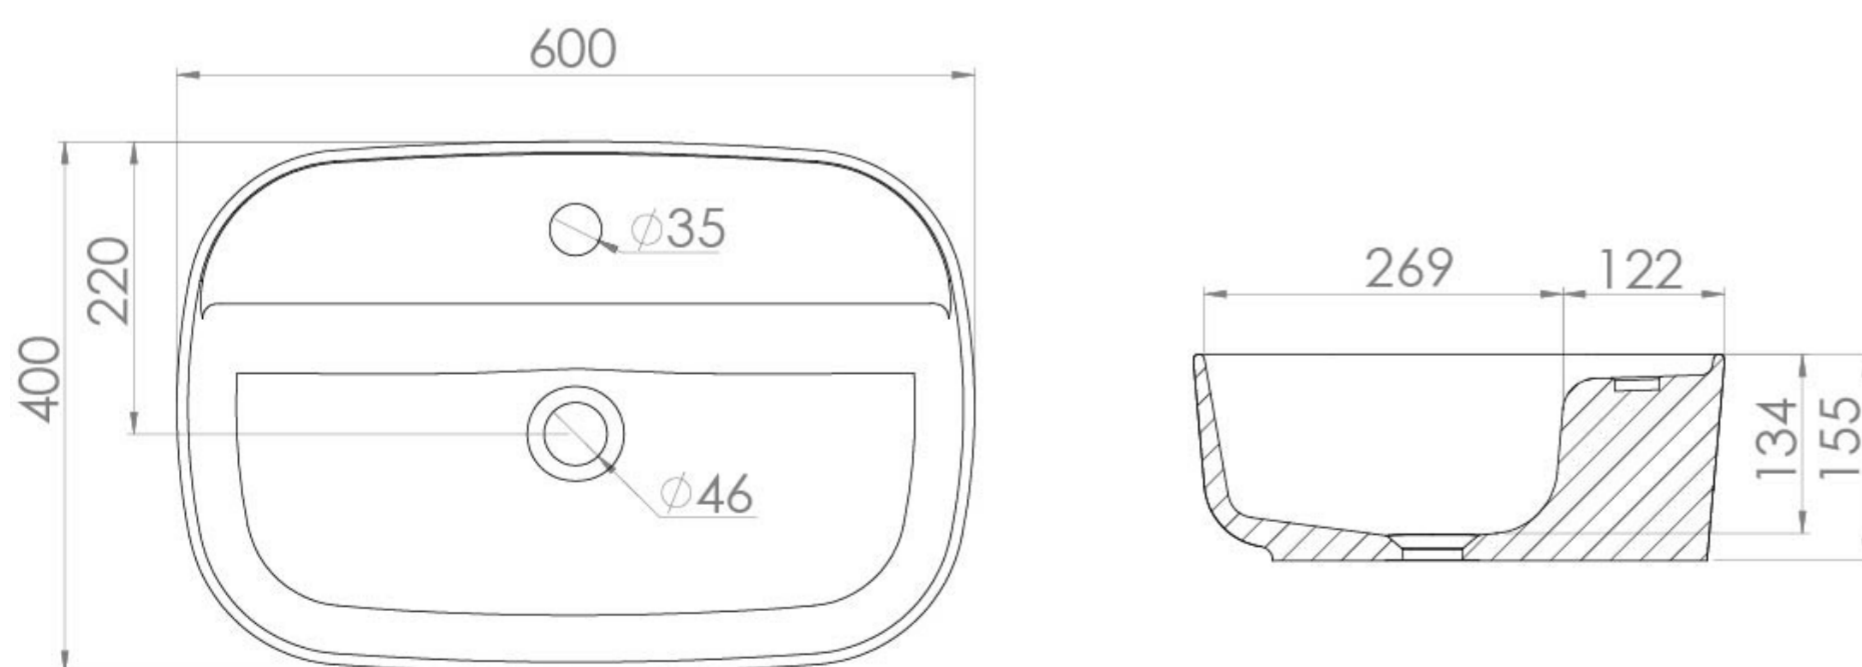

TECHNICAL DRAWING

Saneux reserves the right to alter the specifications and product range without prior notice. Dimensions are given as a guide only. Dimensions should not be used for surrounding furniture, fixtures and fittings until the product is on site.