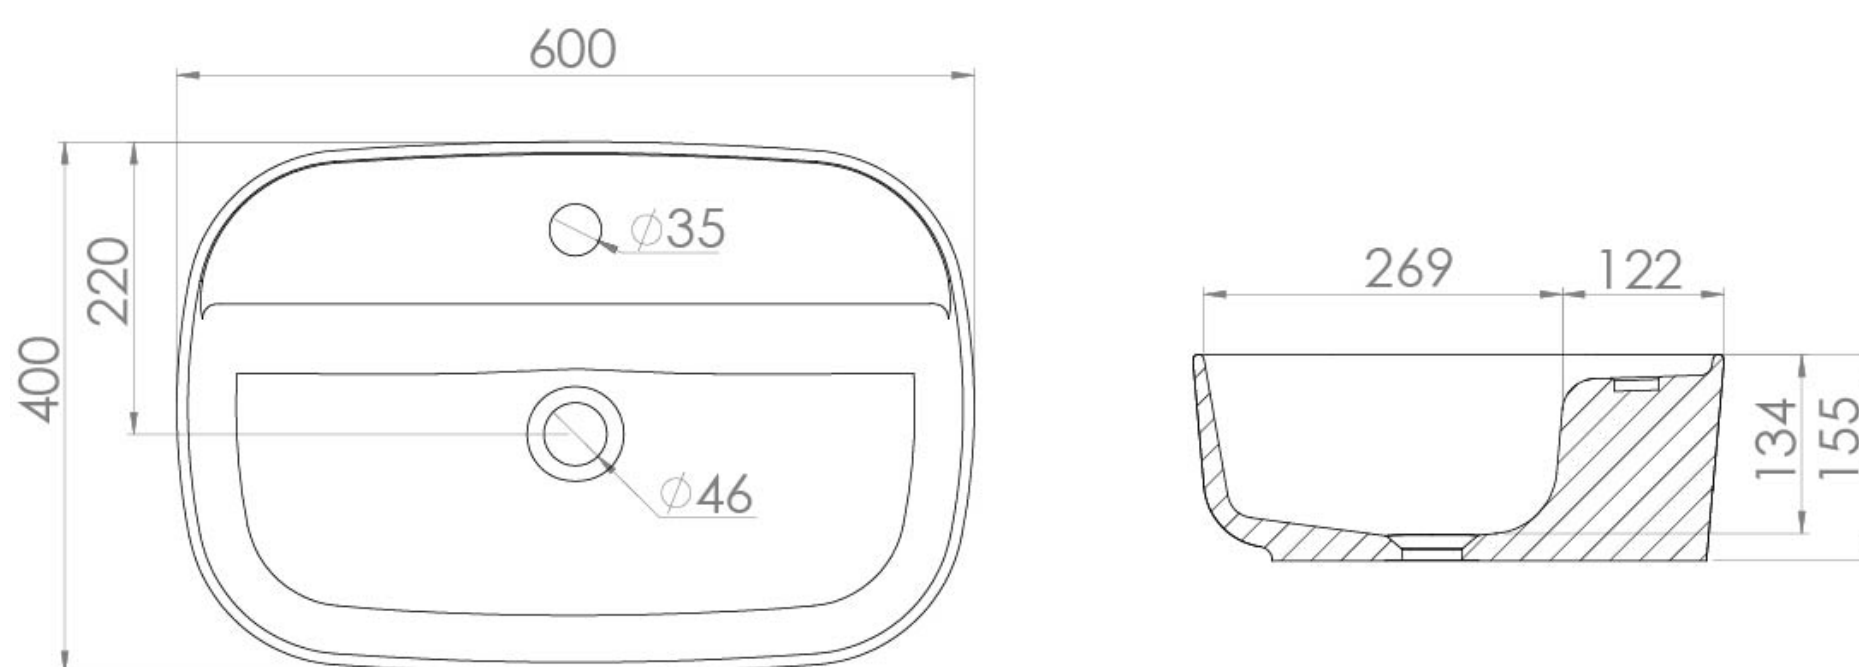

TECHNICAL DRAWING

Saneux reserves the right to alter the specifications and product range without prior notice. Dimensions are given as a guide only. Dimensions should not be used for surrounding furniture, fixtures and fittings until the product is on site.