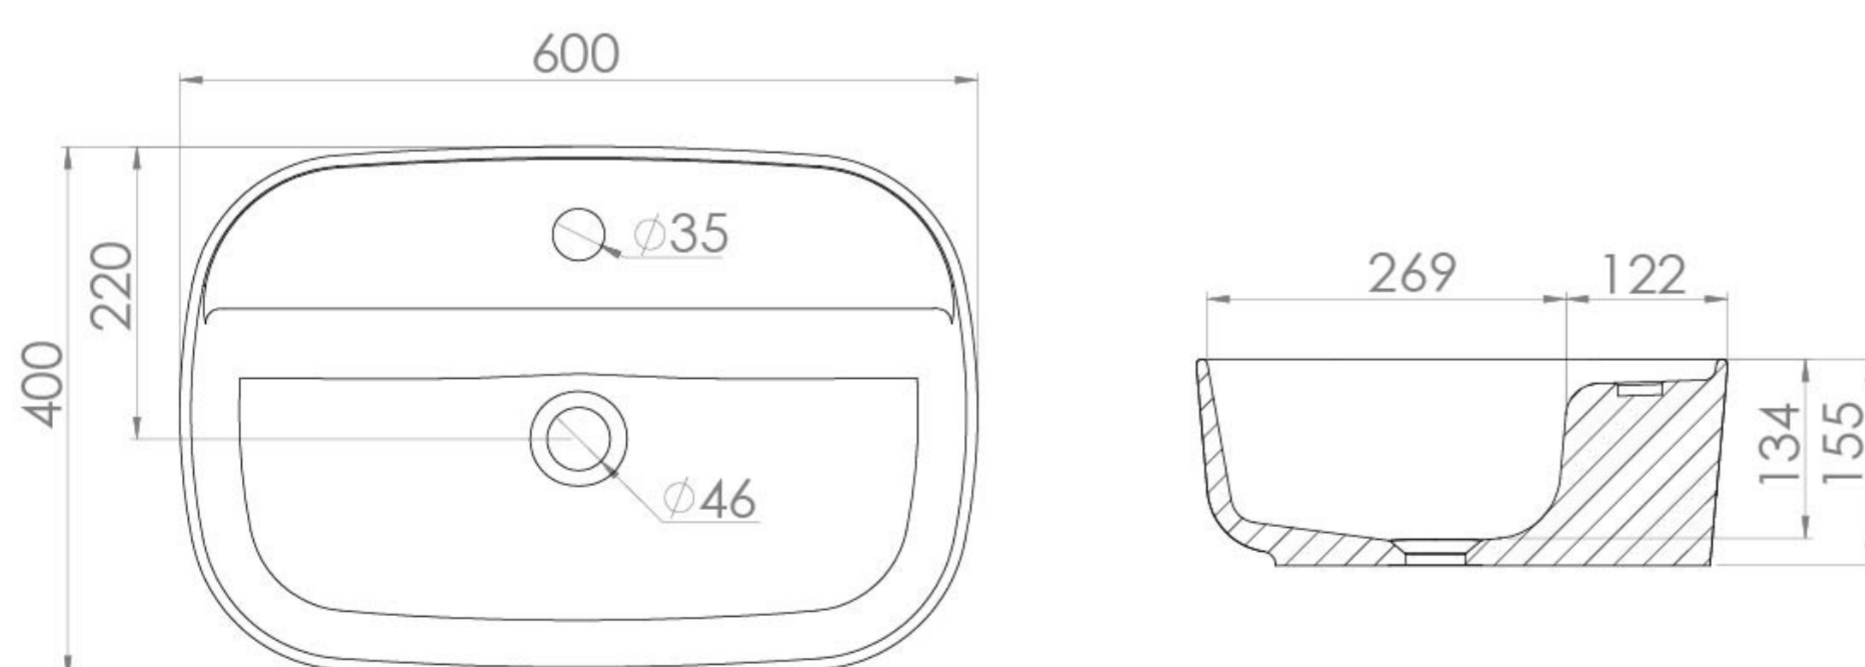

TECHNICAL DRAWING

Saneux reserves the right to alter the specifications and product range without prior notice. Dimensions are given as a guide only. Dimensions should not be used for surrounding furniture, fixtures and fittings until the product is on site.