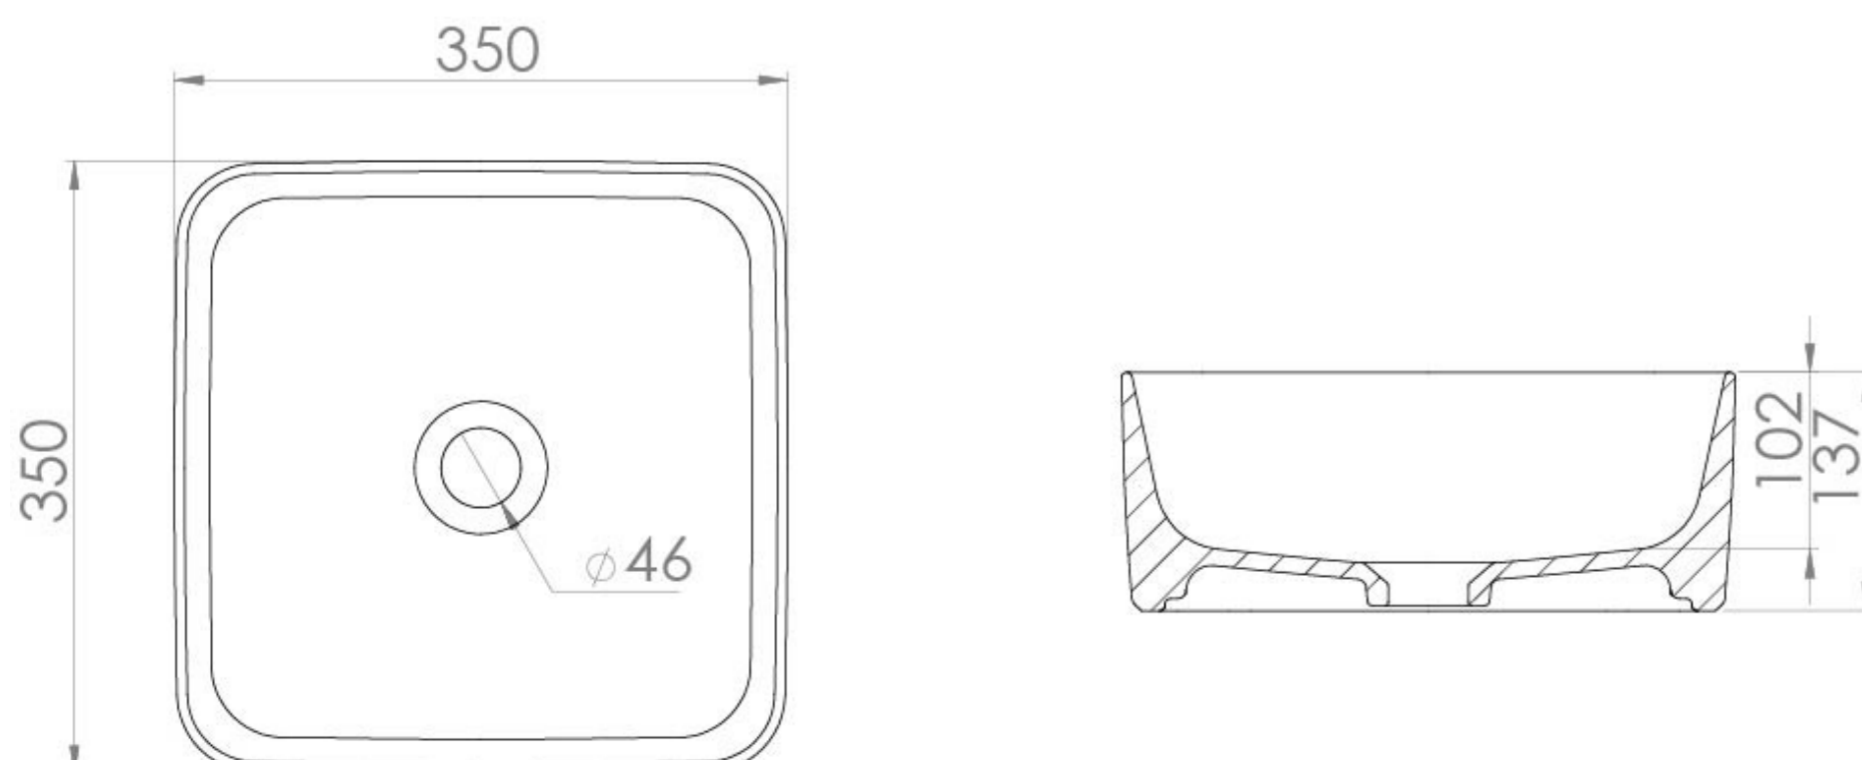

TECHNICAL DRAWING