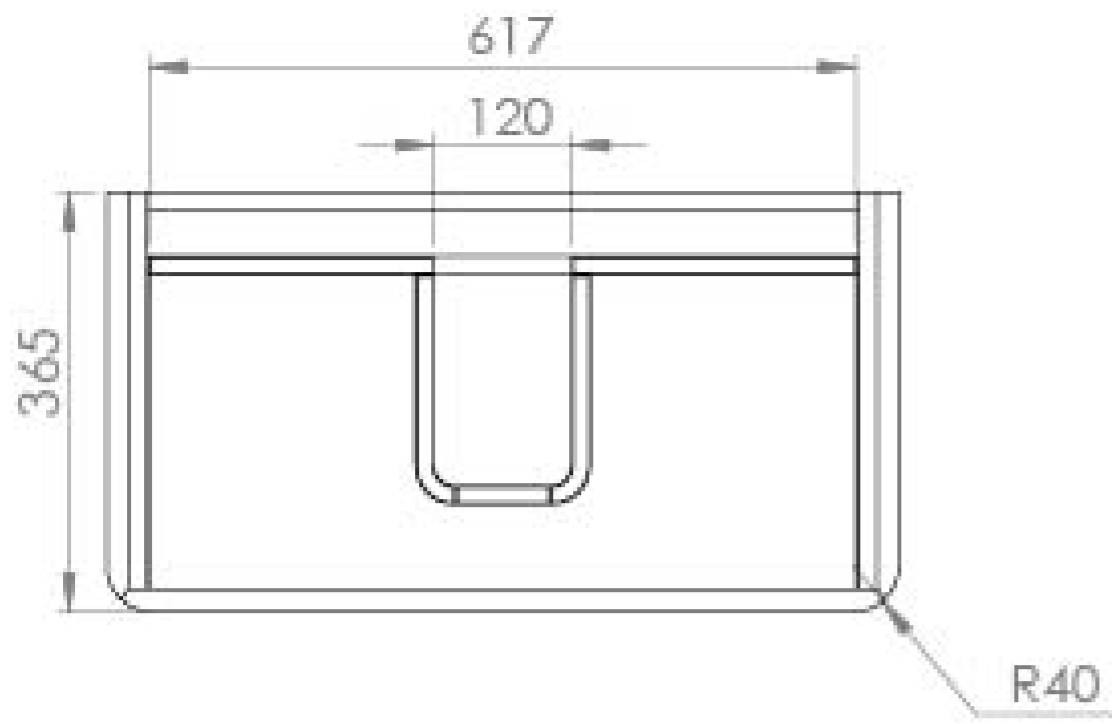

TECHNICAL DRAWING

Saneux reserves the right to alter the specifications and product range without prior notice. Dimensions are given as a guide only. Dimensions should not be used for surrounding furniture, fixtures and fittings until the product is on site.

<https://saneux.com/products/hyde-70cm-2-drawer-wall-mounted-unit-matte-white>