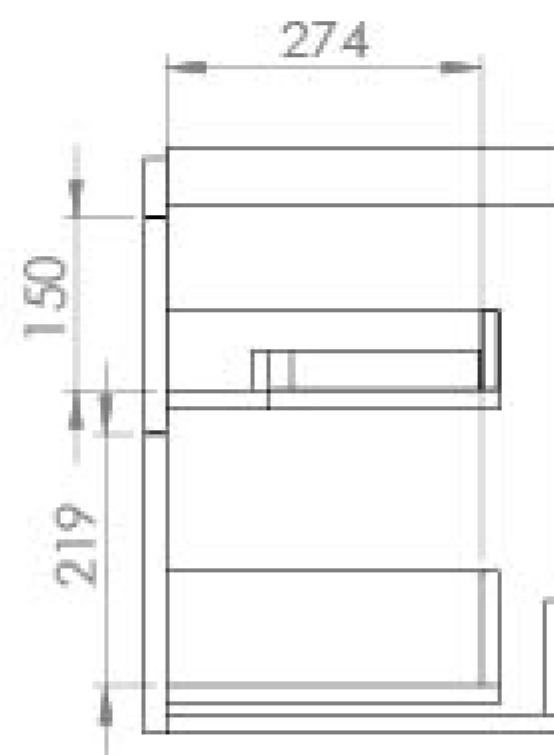

HYDE 70CM 2 DRAWER WALL MOUNTED UNIT – MATTE WHITE

Product Code: HY070W2.MW.2

PRODUCT INFORMATION

Finish:	Matte White
Height:	500mm
Width:	690mm
Depth:	365mm
Material	MDF, MFC
Weight	25kg
Guarantee	5 years
Configuration	2 Drawer
Drawer Type	Soft close
Compatible Basin(s)	HY070B, HY070B.0TH
Handle(s) Required	2, purchase separately
Other Features	Easy installation Quick release drawers

DESCRIPTION

As the name suggests, the HYDE collection features short projection basins and vanity units with a contemporary design, perfect for small and compact bathroom spaces.

This 70cm 2 drawer wall mounted unit has a projection of only 37cm, making it perfect for bathrooms & cloakrooms where space is limited and storage is essential. It has two deep, soft closing drawers to hold plenty of toiletries, and the matte white finish can work with any bathroom interior.

*Basin to be purchased separately

Compatible basin: HY070B, HY070B.0TH

**Handles to be purchased separately

TECHNICAL DRAWING

Saneux reserves the right to alter the specifications and product range without prior notice. Dimensions are given as a guide only. Dimensions should not be used for surrounding furniture, fixtures and fittings until the product is on site.