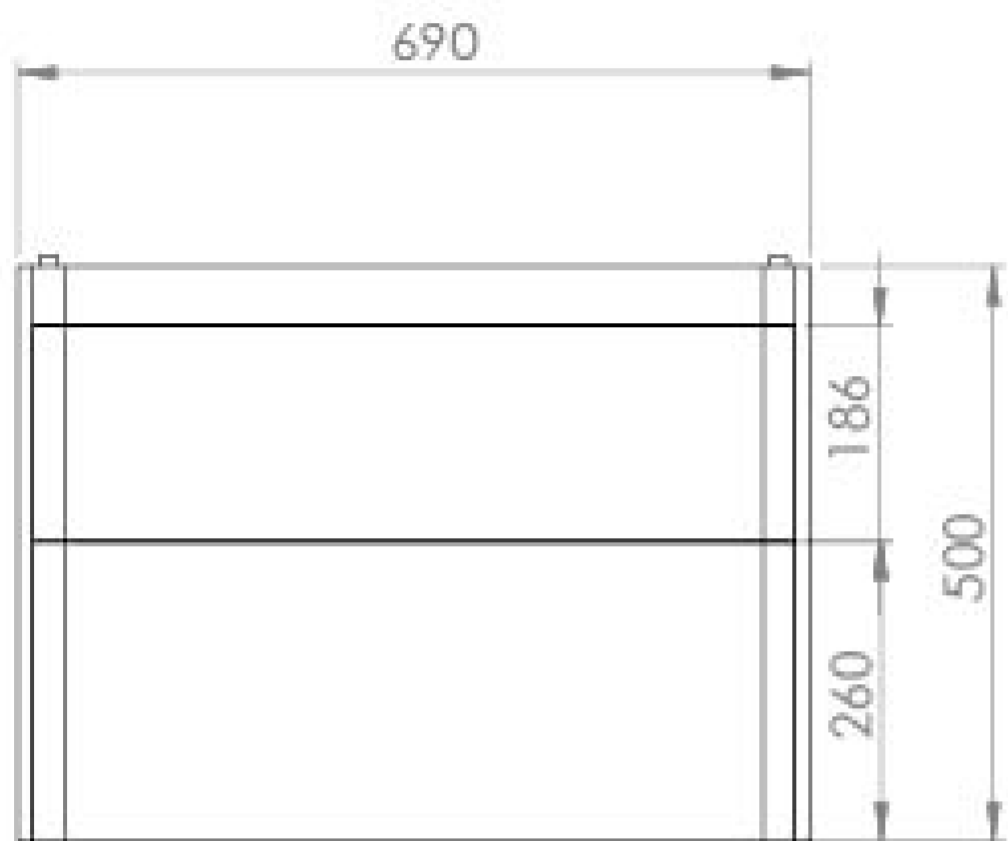

TECHNICAL DRAWING

Saneux reserves the right to alter the specifications and product range without prior notice. Dimensions are given as a guide only. Dimensions should not be used for surrounding furniture, fixtures and fittings until the product is on site.

<https://saneux.com/products/hyde-70cm-2-drawer-wall-mounted-unit-matte-white>