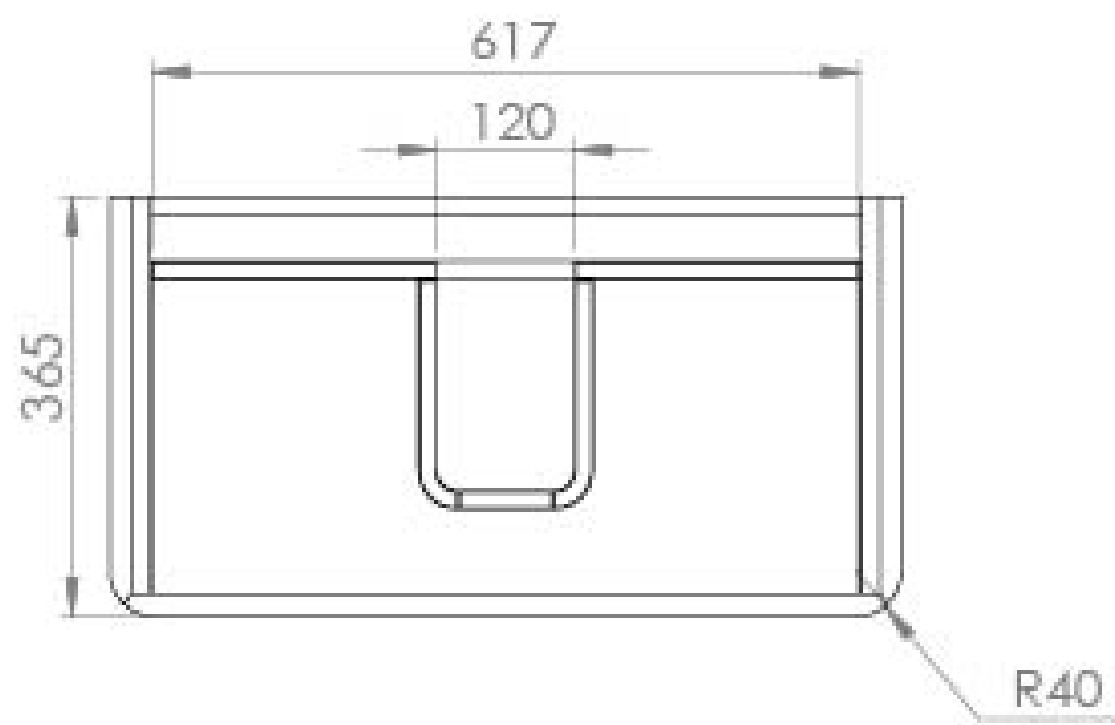

HYDE 70CM 2 DRAWER WALL MOUNTED UNIT – MATTE WHITE

Product Code: HY070W2.MW.2

PRODUCT INFORMATION

| | |
|----------------------------|---|
| Finish: | Matte White |
| Height: | 500mm |
| Width: | 690mm |
| Depth: | 365mm |
| Material | MDF, MFC |
| Weight | 25kg |
| Guarantee | 5 years |
| Configuration | 2 Drawer |
| Drawer Type | Soft close |
| Compatible Basin(s) | HY070B, HY070B.0TH |
| Handle(s) Required | 2, purchase separately |
| Other Features | Easy installation Quick release drawers |

DESCRIPTION

As the name suggests, the HYDE collection features short projection basins and vanity units with a contemporary design, perfect for small and compact bathroom spaces.

This 70cm 2 drawer wall mounted unit has a projection of only 37cm, making it perfect for bathrooms & cloakrooms where space is limited and storage is essential. It has two deep, soft closing drawers to hold plenty of toiletries, and the matte white finish can work with any bathroom interior.

*Basin to be purchased separately
Compatible basin: HY070B, HY070B.0TH

**Handles to be purchased separately

TECHNICAL DRAWING

Saneux reserves the right to alter the specifications and product range without prior notice. Dimensions are given as a guide only. Dimensions should not be used for surrounding furniture, fixtures and fittings until the product is on site.