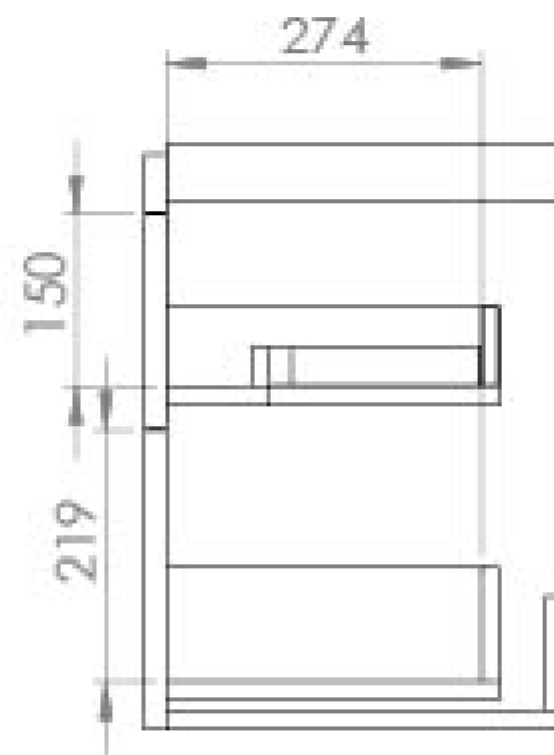

TECHNICAL DRAWING

Saneux reserves the right to alter the specifications and product range without prior notice. Dimensions are given as a guide only. Dimensions should not be used for surrounding furniture, fixtures and fittings until the product is on site.

<https://saneux.com/products/hyde-70cm-2-drawer-wall-mounted-unit-matte-white>