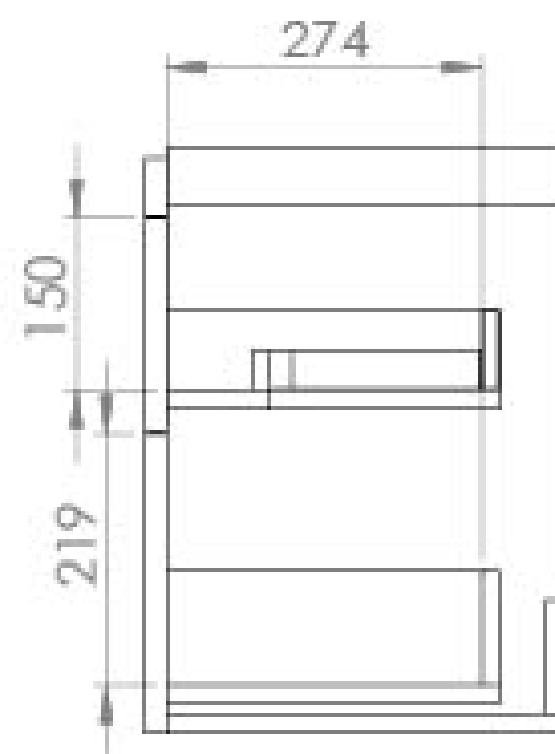

HYDE 70CM 2 DRAWER WALL MOUNTED UNIT – MATTE WHITE

Product Code: HY070W2.MW.2

PRODUCT INFORMATION

| | |
|----------------------------|---|
| Finish: | Matte White |
| Height: | 500mm |
| Width: | 690mm |
| Depth: | 365mm |
| Material | MDF, MFC |
| Weight | 25kg |
| Guarantee | 5 years |
| Configuration | 2 Drawer |
| Drawer Type | Soft close |
| Compatible Basin(s) | HY070B, HY070B.0TH |
| Handle(s) Required | 2, purchase separately |
| Other Features | Easy installation Quick release drawers |

DESCRIPTION

As the name suggests, the HYDE collection features short projection basins and vanity units with a contemporary design, perfect for small and compact bathroom spaces.

This 70cm 2 drawer wall mounted unit has a projection of only 37cm, making it perfect for bathrooms & cloakrooms where space is limited and storage is essential. It has two deep, soft closing drawers to hold plenty of toiletries, and the matte white finish can work with any bathroom interior.

*Basin to be purchased separately
Compatible basin: HY070B, HY070B.0TH

**Handles to be purchased separately

TECHNICAL DRAWING

Saneux reserves the right to alter the specifications and product range without prior notice. Dimensions are given as a guide only. Dimensions should not be used for surrounding furniture, fixtures and fittings until the product is on site.