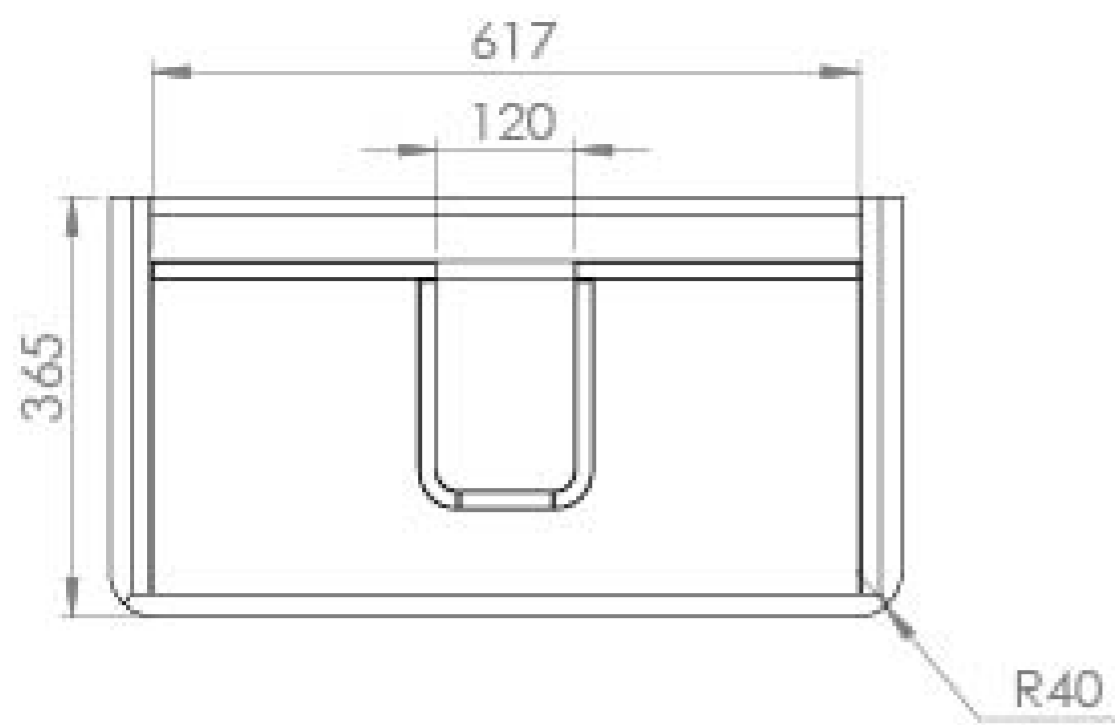

HYDE 70CM 2 DRAWER WALL MOUNTED UNIT – MATTE WHITE

Product Code: HY070W2.MW.2

PRODUCT INFORMATION

Finish:	Matte White
Height:	500mm
Width:	690mm
Depth:	365mm
Material	MDF, MFC
Weight	25kg
Guarantee	5 years
Configuration	2 Drawer
Drawer Type	Soft close
Compatible Basin(s)	HY070B, HY070B.0TH
Handle(s) Required	2, purchase separately
Other Features	Easy installation Quick release drawers

DESCRIPTION

As the name suggests, the HYDE collection features short projection basins and vanity units with a contemporary design, perfect for small and compact bathroom spaces.

This 70cm 2 drawer wall mounted unit has a projection of only 37cm, making it perfect for bathrooms & cloakrooms where space is limited and storage is essential. It has two deep, soft closing drawers to hold plenty of toiletries, and the matte white finish can work with any bathroom interior.

*Basin to be purchased separately

Compatible basin: HY070B, HY070B.0TH

**Handles to be purchased separately

TECHNICAL DRAWING

Saneux reserves the right to alter the specifications and product range without prior notice. Dimensions are given as a guide only. Dimensions should not be used for surrounding furniture, fixtures and fittings until the product is on site.