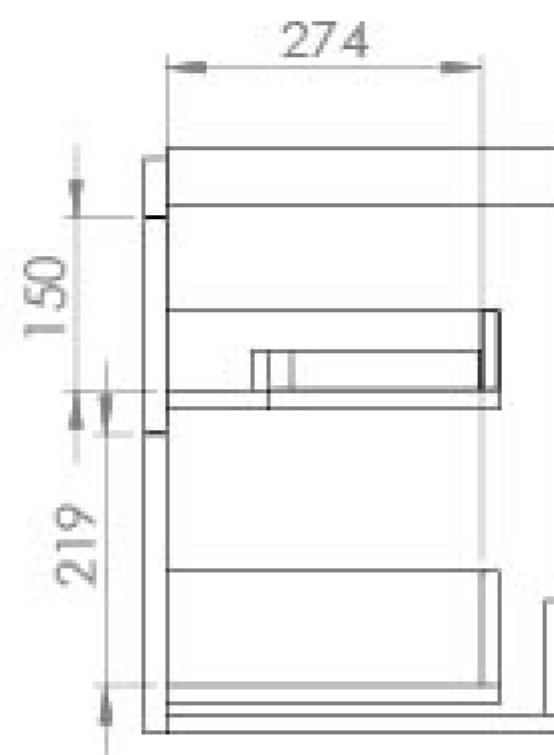

HYDE 70CM 2 DRAWER WALL MOUNTED UNIT – MATTE WHITE

Product Code: HY070W2.MW.2

PRODUCT INFORMATION

Finish:	Matte White
Height:	500mm
Width:	690mm
Depth:	365mm
Material	MDF, MFC
Weight	25kg
Guarantee	5 years
Configuration	2 Drawer
Drawer Type	Soft close
Compatible Basin(s)	HY070B, HY070B.0TH
Handle(s) Required	2, purchase separately
Other Features	Easy installation Quick release drawers

DESCRIPTION

As the name suggests, the HYDE collection features short projection basins and vanity units with a contemporary design, perfect for small and compact bathroom spaces.

This 70cm 2 drawer wall mounted unit has a projection of only 37cm, making it perfect for bathrooms & cloakrooms where space is limited and storage is essential. It has two deep, soft closing drawers to hold plenty of toiletries, and the matte white finish can work with any bathroom interior.

*Basin to be purchased separately
Compatible basin: HY070B, HY070B.0TH

**Handles to be purchased separately

TECHNICAL DRAWING

Saneux reserves the right to alter the specifications and product range without prior notice. Dimensions are given as a guide only. Dimensions should not be used for surrounding furniture, fixtures and fittings until the product is on site.