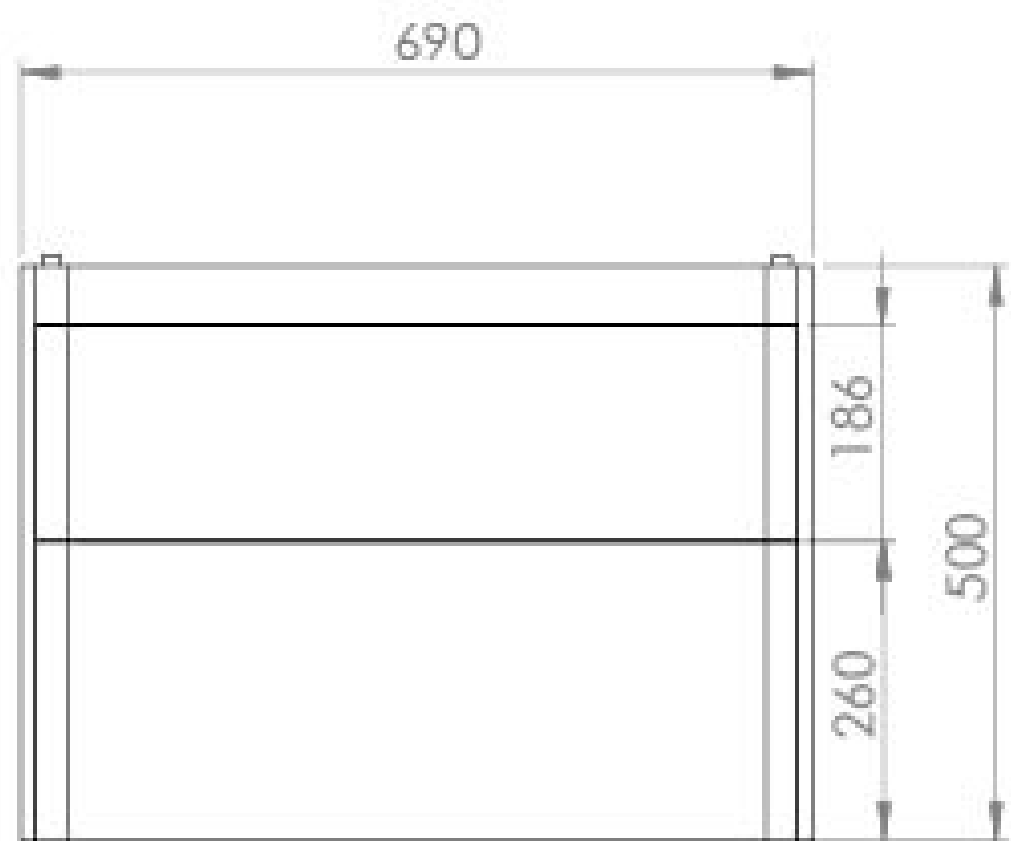

TECHNICAL DRAWING

Saneux reserves the right to alter the specifications and product range without prior notice. Dimensions are given as a guide only. Dimensions should not be used for surrounding furniture, fixtures and fittings until the product is on site.

<https://saneux.com/products/hyde-70cm-2-drawer-wall-mounted-unit-matte-white>