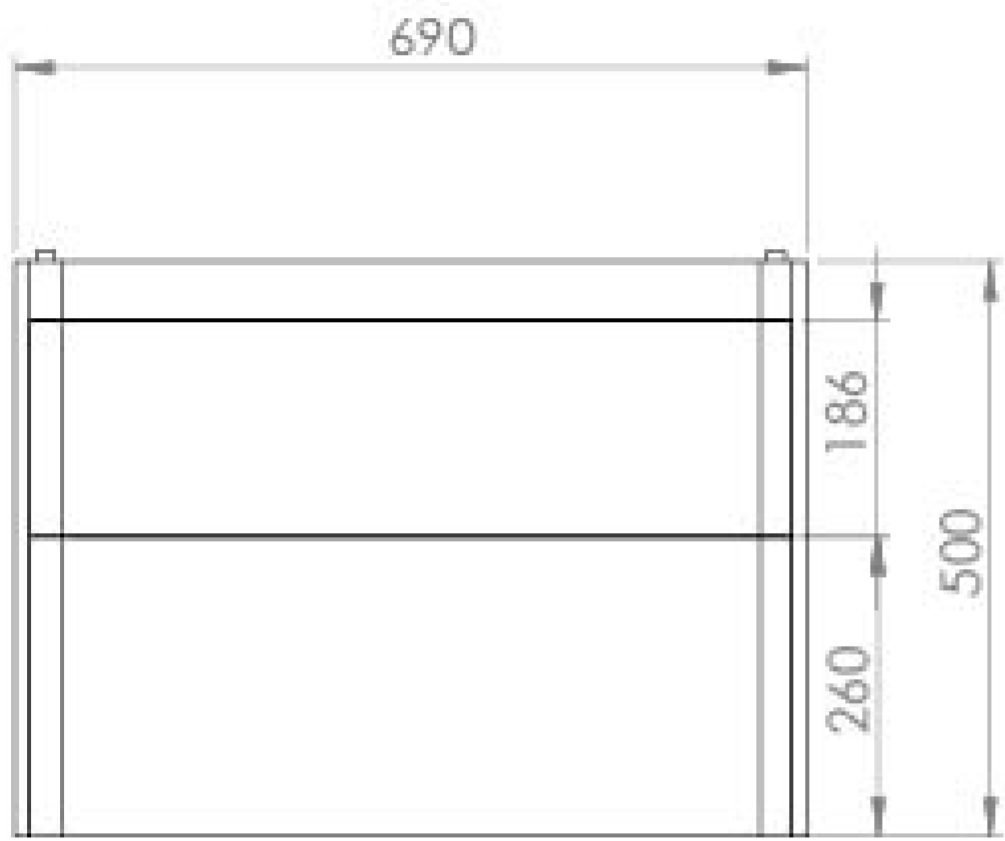

TECHNICAL DRAWING

Saneux reserves the right to alter the specifications and product range without prior notice. Dimensions are given as a guide only. Dimensions should not be used for surrounding furniture, fixtures and fittings until the product is on site.

<https://saneux.com/products/hyde-70cm-2-drawer-wall-mounted-unit-matte-white>