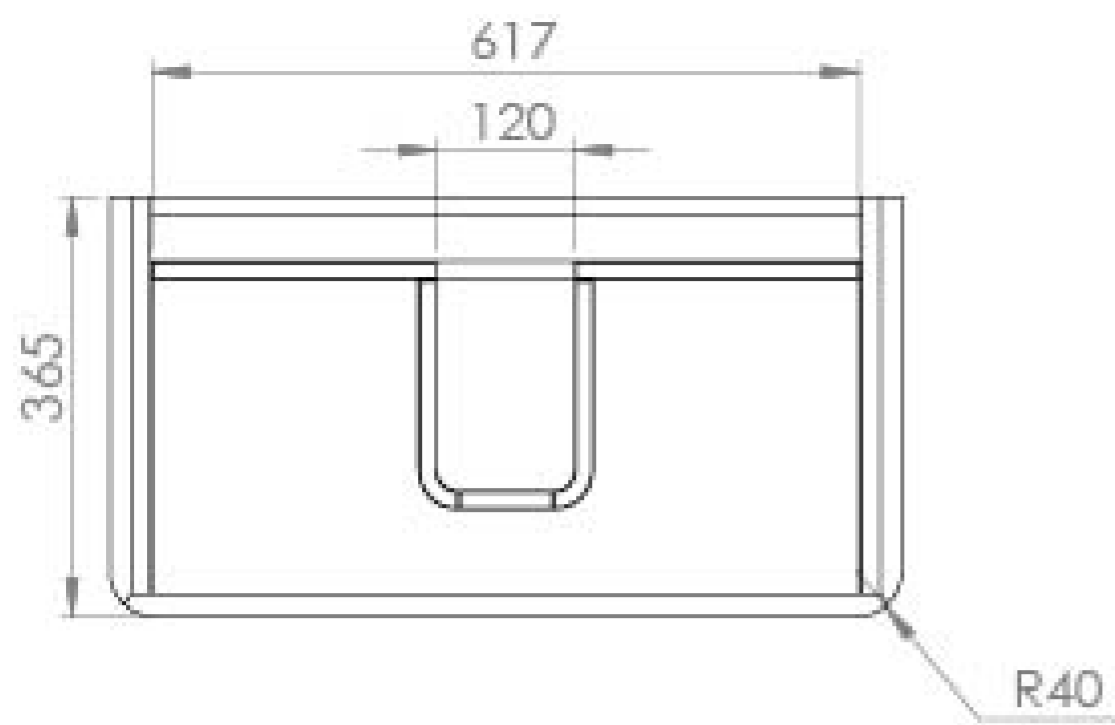

HYDE 70CM 2 DRAWER WALL MOUNTED UNIT – MATTE WHITE

Product Code: HY070W2.MW.2

PRODUCT INFORMATION

Finish:	Matte White
Height:	500mm
Width:	690mm
Depth:	365mm
Material	MDF, MFC
Weight	25kg
Guarantee	5 years
Configuration	2 Drawer
Drawer Type	Soft close
Compatible Basin(s)	HY070B, HY070B.0TH
Handle(s) Required	2, purchase separately
Other Features	Easy installation Quick release drawers

DESCRIPTION

As the name suggests, the HYDE collection features short projection basins and vanity units with a contemporary design, perfect for small and compact bathroom spaces.

This 70cm 2 drawer wall mounted unit has a projection of only 37cm, making it perfect for bathrooms & cloakrooms where space is limited and storage is essential. It has two deep, soft closing drawers to hold plenty of toiletries, and the matte white finish can work with any bathroom interior.

*Basin to be purchased separately
Compatible basin: HY070B, HY070B.0TH

**Handles to be purchased separately

TECHNICAL DRAWING

Saneux reserves the right to alter the specifications and product range without prior notice. Dimensions are given as a guide only. Dimensions should not be used for surrounding furniture, fixtures and fittings until the product is on site.